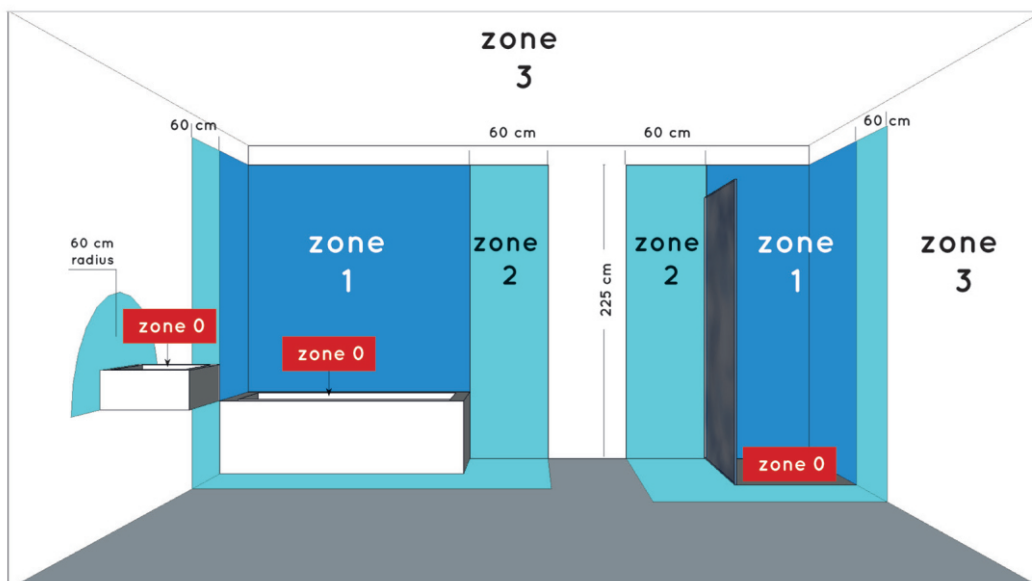

IP classifications

zone 0

zone 1
minimum

IP65

zone 2
minimum

IP44

zone 3
minimum

IP21

For more specifications of
this product please visit
www.lucide.com