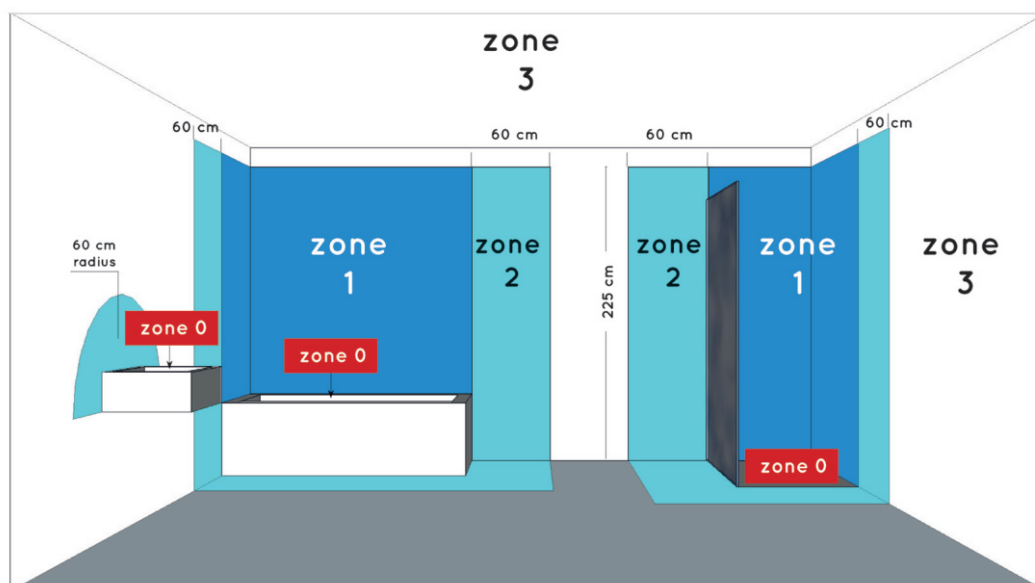

L U C I D E

GENERAL SPECIFICATION

item number : 28116/24/30

EAN code : 5411212281227

item number : 28116/24/31

EAN code : 5411212281302

BRICE LED**General**

Dimensions LxWxH : 24cmx24cmx3,9cm

Height minimum : 3,9cm

Height maximum : 3,9cm

Dimensions shade LxWxH : -

Main material : Aluminum, PMMA

Ceiling rose material : -

Color : Matt black & Matt white

Style : Modern

Shape : Round

Weight : 1kg

Warranty : 3 years

**Installation of items
in bathroom:**

IP classifications

zone 0

zone 1
minimum

IP65

zone 2
minimum

IP44

zone 3
minimum

IP21

Product specifications

Dimmable : Yes

Light direction : Around (diffuser)

Adjustable in height : Not adjustable In Height
(Before Installation)

Directional : 110°