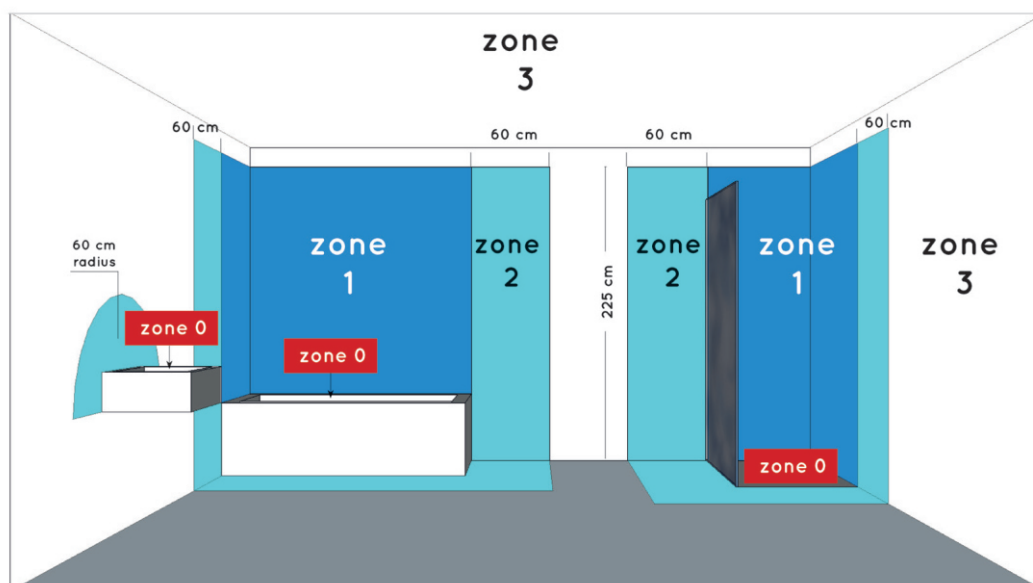

Dimensions LxWxH : 18cmx18cmx3,9cm

Height minimum : 3,9cm

Height maximum : 3,9cm

Dimensions shade LxWxH : -

Main material : Aluminum, PMMA

Ceiling rose material : -

Color : Matt black&Matt white

Style : Modern

Shape : Round

Weight : 0,7 kg

Warranty : 3 years

Installation of items in bathroom:

IP classifications

zone 0

zone 1
minimum

zone 2
minimum

zone 3
minimum

Product specifications

Dimmable : Yes

Light direction : Around(diffuser)

Adjustable in height : Not adjustable In Height
(Before Installation)

Directional : 110°

Cable : No cable On Product

Cable length : - cm