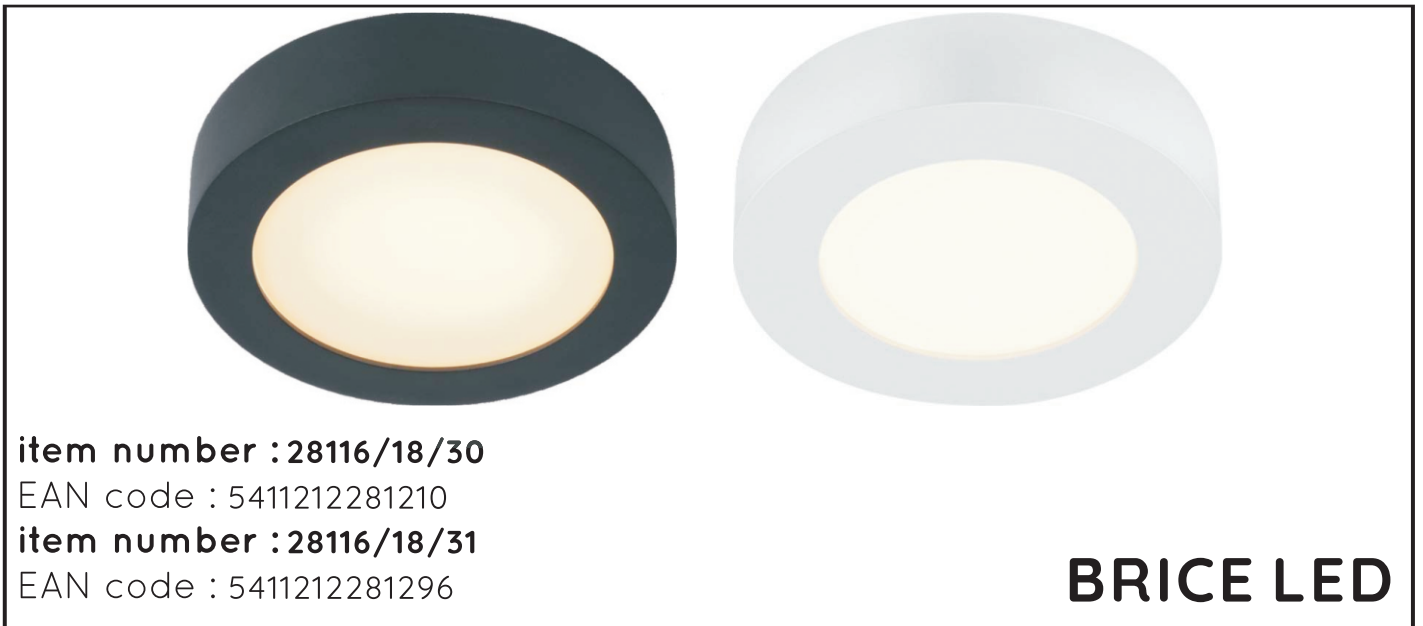

LUCIDE

GENERAL SPECIFICATION

General

Dimensions LxWxH : 18cmx18cmx3,9cm
Height minimum : 3,9cm
Height maximum : 3,9cm
Dimensions shade LxWxH : -
Main material : Aluminum, PMMA
Ceiling rose material : -
Color : Matt black&Matt white
Style : Modern
Shape : Round
Weight : 0,7 kg
Warranty : 3 years

Installation of items in bathroom:

Product specifications

Dimmable : Yes
Light direction : Around(diffuser)
Adjustable in height : Not adjustable In Height (Before Installation)
Directional : 110°
Cable : No cable On Product
Cable length : - cm
Sensor : Without Sensor
Control : Light Switch Control
IP-Class : 44
Electric class : 2
Light source including ?: Yes
Lamp socket : No
Light source number : 54
Power requirements : 220-240V~50Hz
Bulb type & maximum wattage : SMD 4014 LED 11W