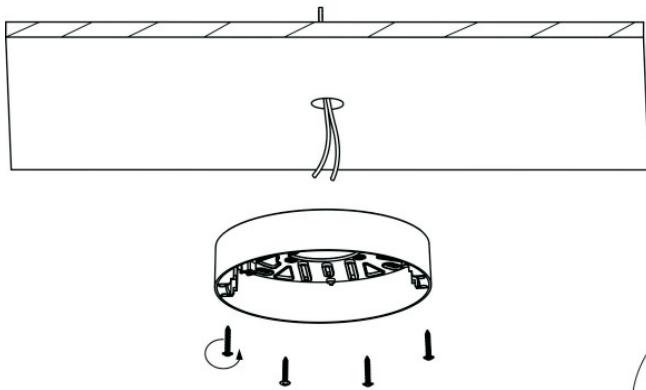

Surface mounted installation(IP44)
Opbouw montage(IP44)
Plafonnier(IP44)
Aufbaumontage(IP44)

①

②