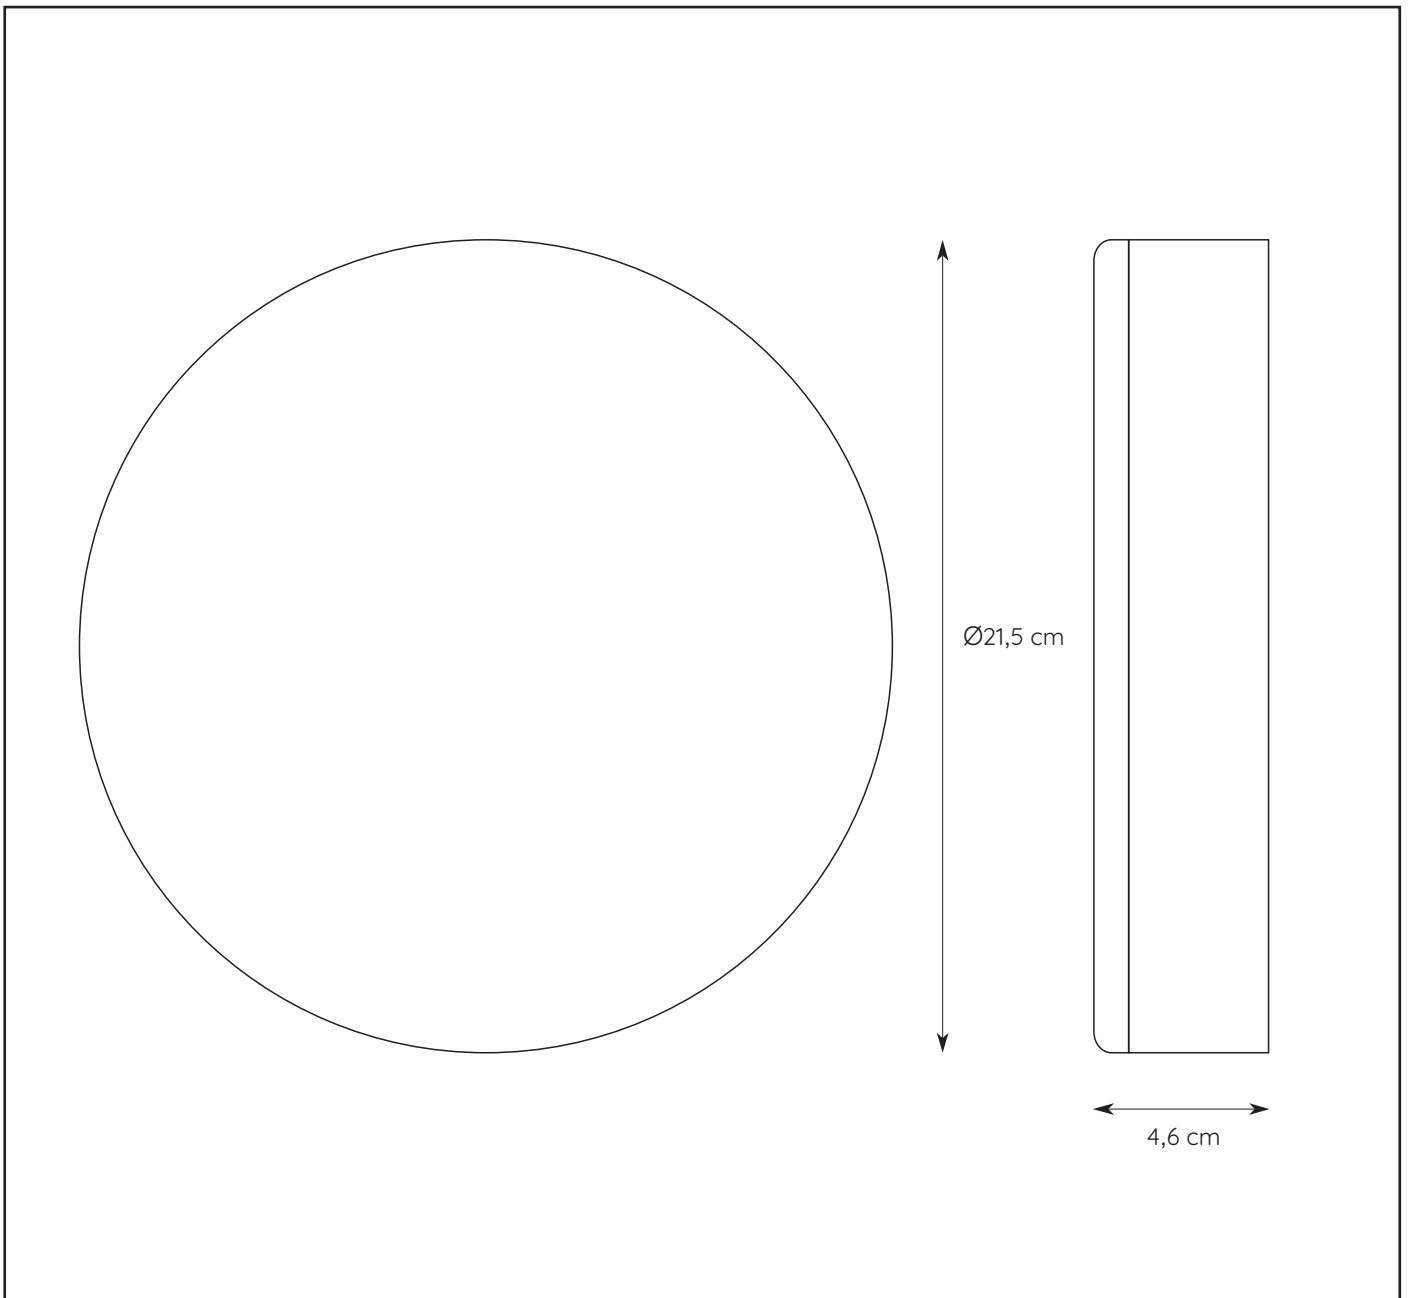

LUCIDE

item number : 28112/30/30

EAN code : 5411212281128

item number : 28112/30/31

EAN code : 5411212281135

CERES LED

General

Dimensions LxWxH : Ø21,5 cm x 4,6 cm
Height minimum : 4,6 cm
Height maximum : 4,6 cm
Dimensions shade LxWxH : Ø 21,5cm x 0,92 cm
Main material : Aluminum, PMMA,Plastic
Ceiling rose material : -
Color : Matt black&Matt white
Style : Modern
Shape : Round
Weight : 0,90 kg
Warranty : 3 years

Installation of items in bathroom:

Product specifications

Dimmable : Yes
Light direction : Around (Diffuse)
Adjustable in height : Not adjustable In Height (Before Installation)
Directional : 120°
Cable : No Cable On Product
Cable length : -
Sensor : Without Sensor
Control : Light Switch Control
IP-Class : Recessed 66, Surface mounted 44
Electric class : 2
Light source including ? : Yes
Lamp socket : No
Light source number : 136pcs
Power requirements : 220-240V~50Hz
Bulb type & maximum wattage : SMD 2016 LED,30W

IP classifications	zone 0	zone 1 minimum	zone 2 minimum	zone 3 minimum

For more specifications of this product please visit www.lucide.com

LUCIDE

CERES LED

Item number : 28112/30/30

EAN code : 5 411212281128

Item number : 28112/30/31

EAN code : 5 411212281135

For more specifications, dimensions please visit
www.lucide.com

Surface mounted installation(IP44)
 Opbouw montage(IP44)
 Plafonnier(IP44)
 Aufbaumontage(IP44)