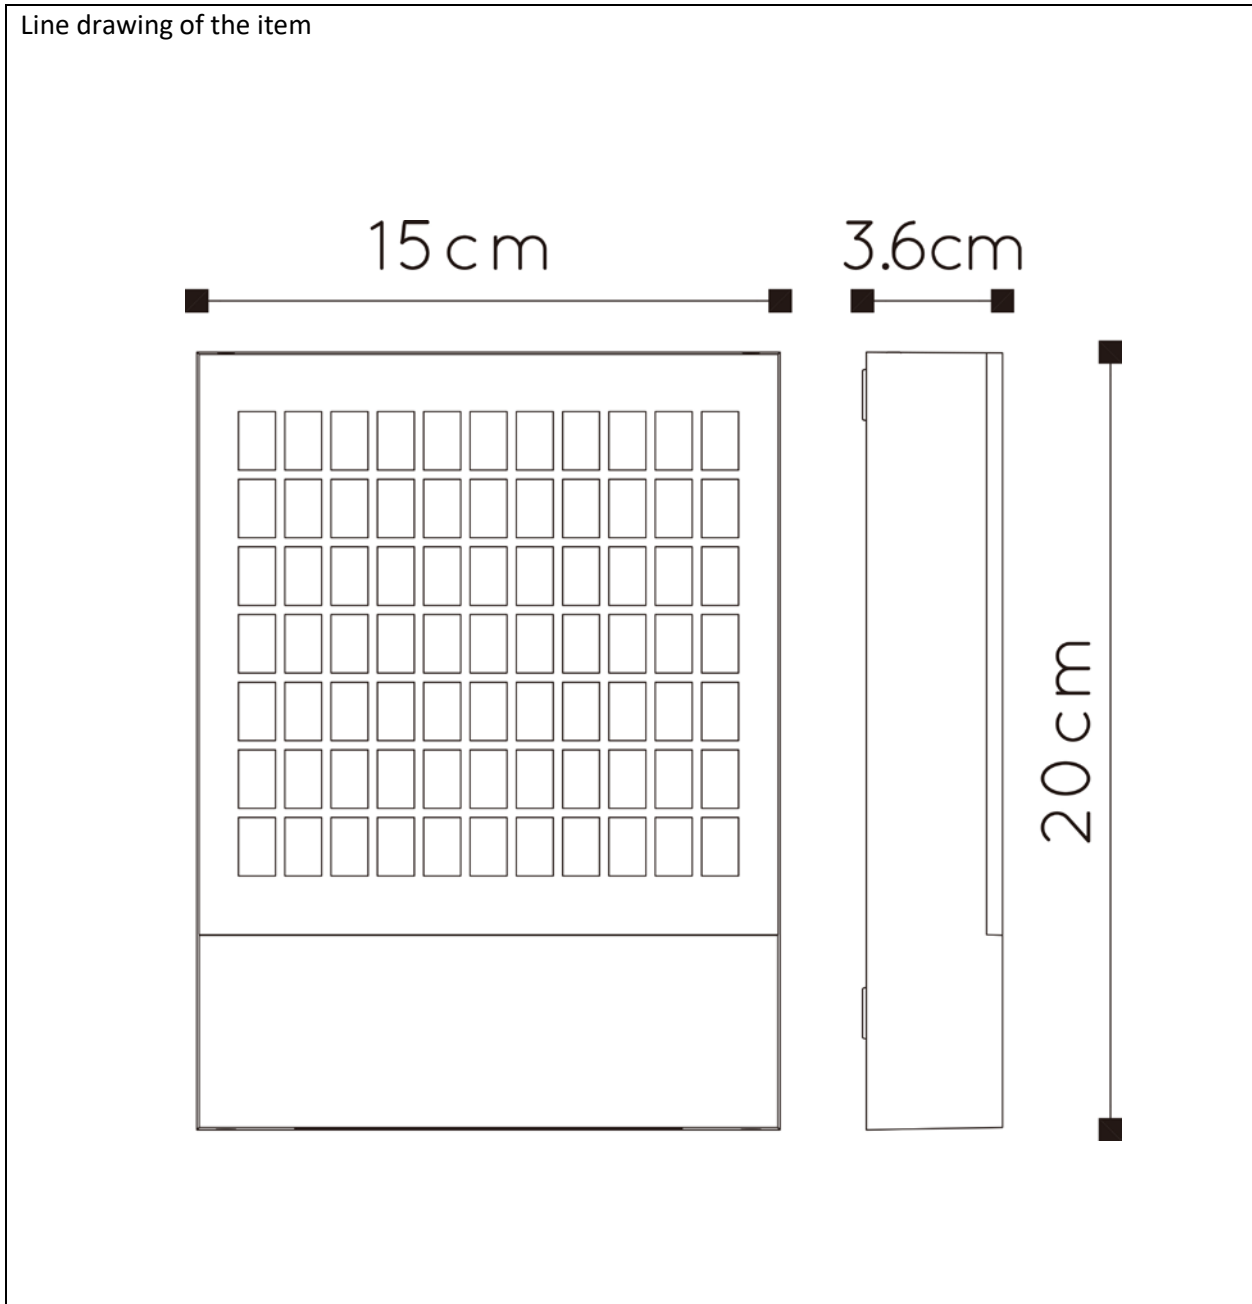

LUCIDE

Item number: 27899 / 03/ 29

Technical details

Materials used:	Aluminium body with temper glass
Color:	Dark Grey
Dimmable and how is fixture dimmable	No
Size:	Height: 20cm
	Length: 15cm
	Width: 3.6cm
	Net weight: 0.97kg
Power requirements:	220-240V/~50Hz
Bulb type and maximum wattage:	3W LED
Number of bulbs:	50xSMD
IP degree:	IP54