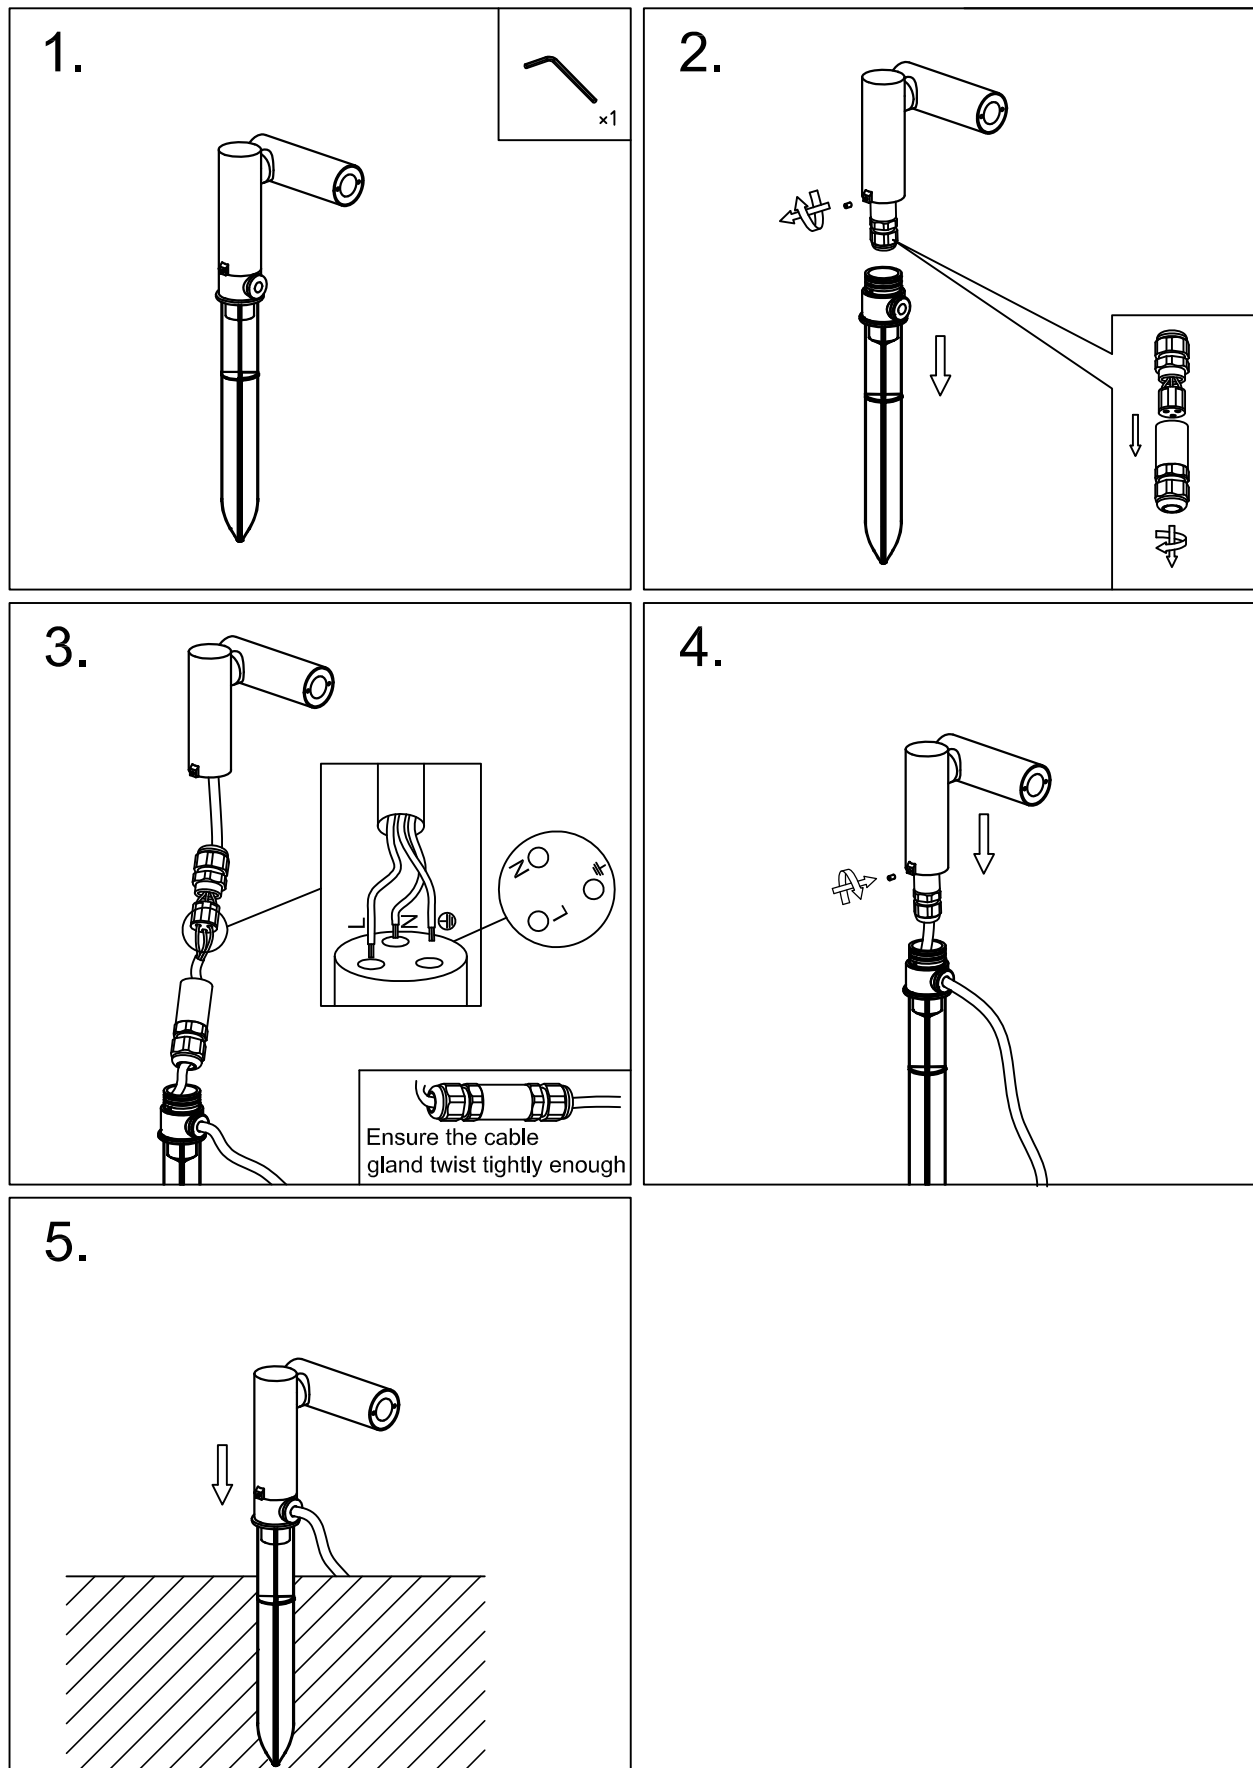

LUCIDE

INSTALLATION DRAWING SPECIFICATIONS

Dit product bevat een lichtbron van energie-efficiëntieklasse F
Ce produit contient une source lumineuse de classe énergétique F
This product contains a light source of energy efficiency class F
Dieses Produkt enthält eine Lichtquelle der Energieeffizienzklasse F
Ten produkt zawiera ród o wiat a o klasie efektywno ci energetycznej F