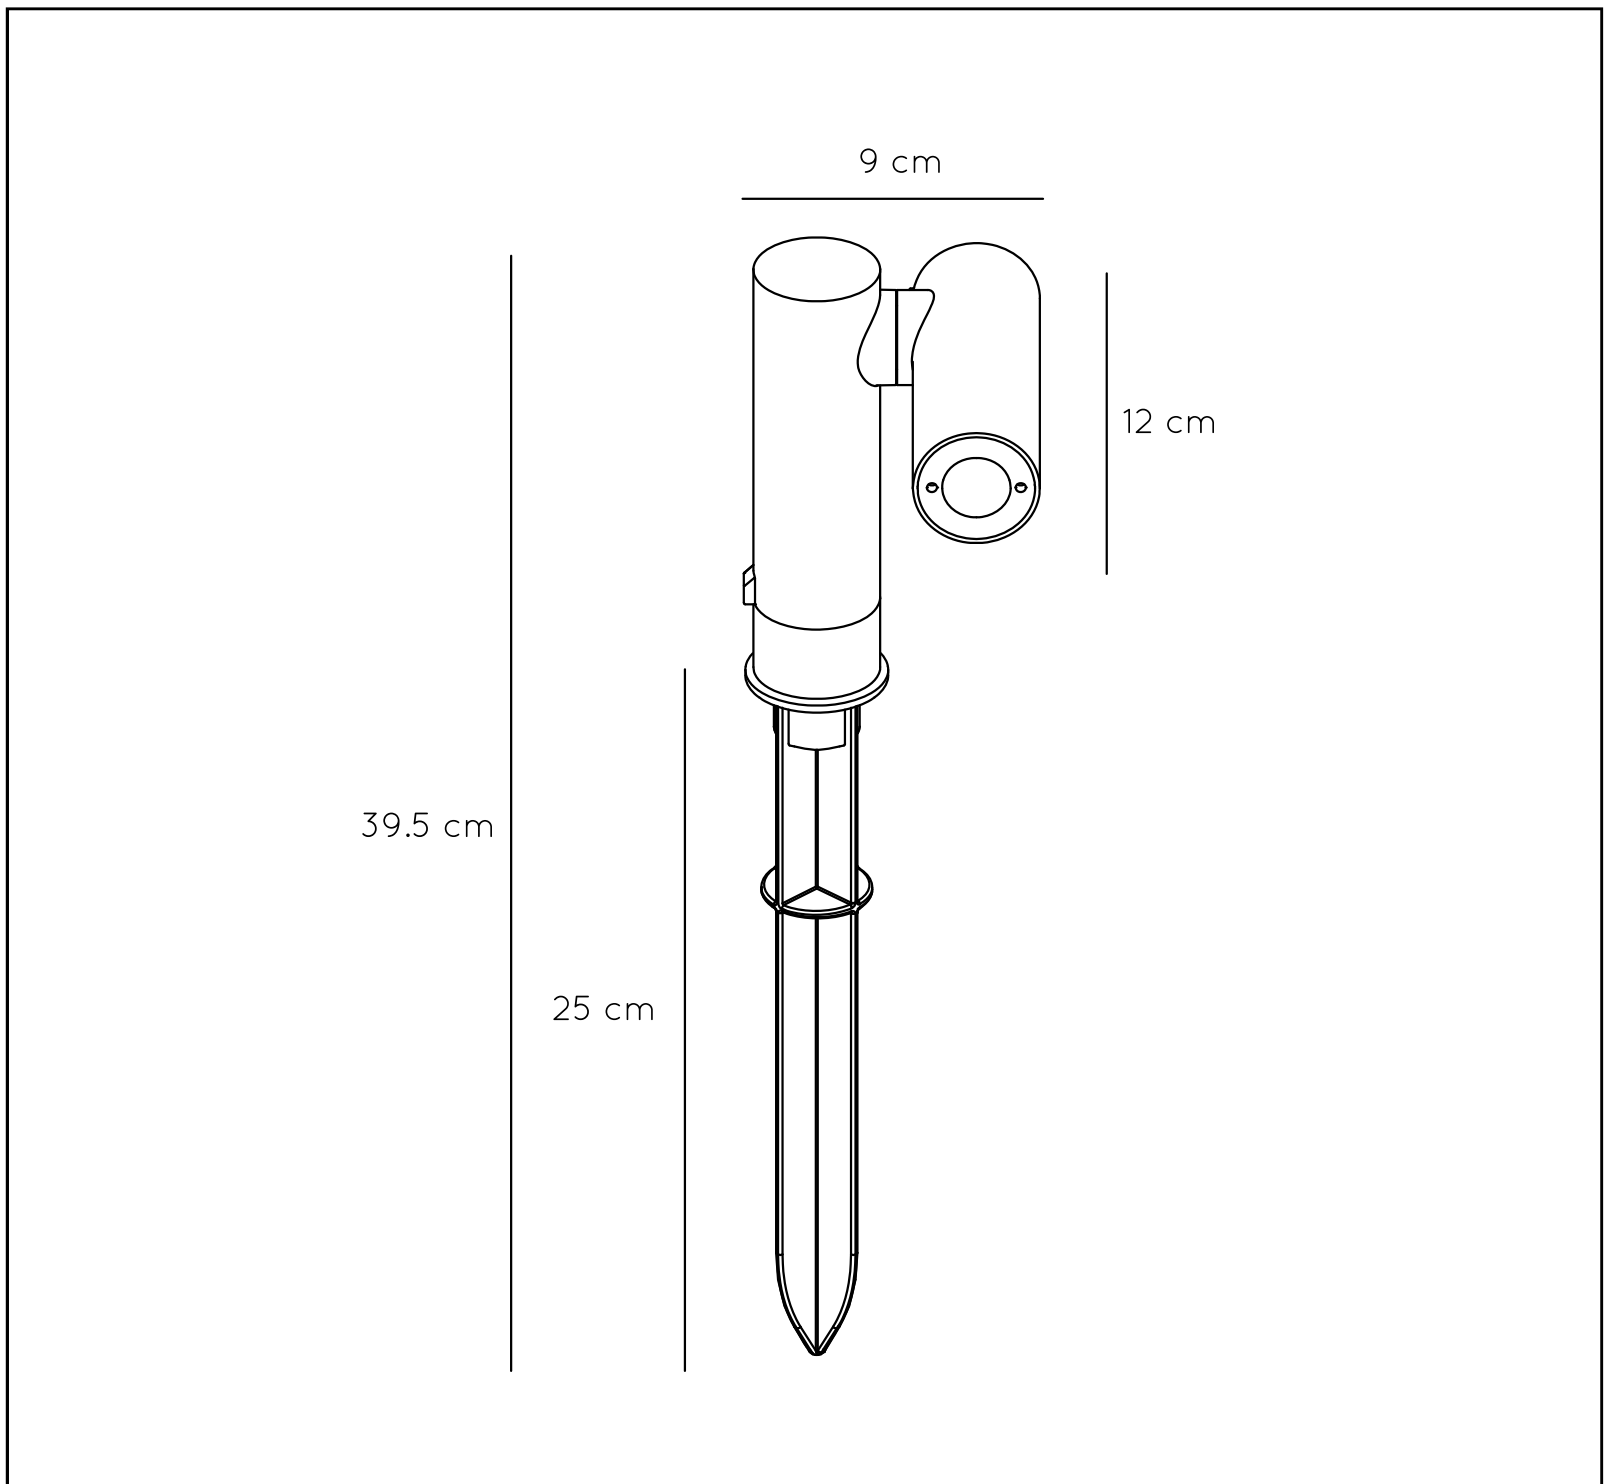

LUCIDE

GENERAL SPECIFICATIONS

**General**

**Dimensions LxWxH :** 9 cm x 12 cm x 39,5 cm  
**Height minimum :** 12 cm  
**Height maximum :** 46,5 cm  
**Dimensions shade LxWxH :** -  
**Main material :** Aluminum  
**Ceiling rose material :** -  
**Color :** Anthracite  
**Style :** Modern  
**Shape :** Round  
**Weight :** 0.88 kg  
**Warranty :** 3 years

**Product specifications**

**Dimmable :** No  
**Light direction :** Yes  
**Adjustable in height :** Yes  
**Directional :** Yes  
**Cable :** No  
**Cable length :** -  
**Sensor :** Without Sensor  
**Control :** Light Switch Control  
**IP-Class :** 65  
**Electric class :** 1  
**Light source including ?:** Yes  
**Lamp socket :** -  
**Light source number :** -  
**Power requirements :** 220-240V-50Hz  
**Bulb type & maximum wattage :** LED 4.5W

# TATUM

Item number : 27894/05/29  
EAN code : 5411212271662

For more specifications, dimensions please visit  
[www.lucide.com](http://www.lucide.com)