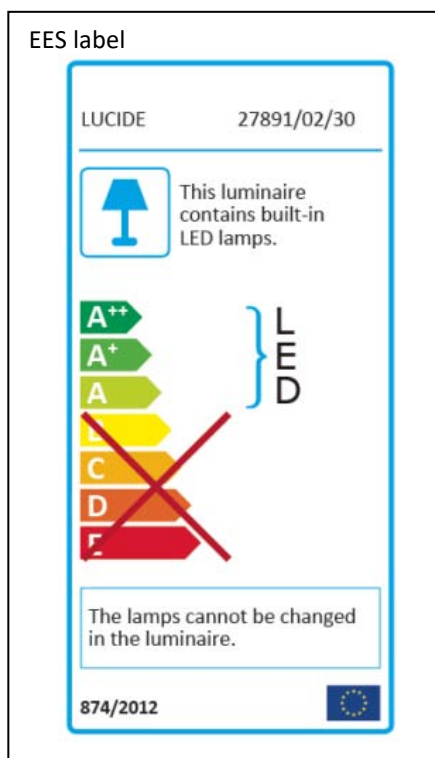

Von der Garantie ausgenommen: 1. Gebrochene Glasteile der Fassung werden nur innerhalb von 14 Tagen ab Kauf durch den Endkunden ersetzt. 2. Normaler Verschleiß, Verfärbungen aufgrund des normalen Gebrauchs. 3. Beschädigungen aufgrund externer Ursachen wie Feuer, Wasser, unsachgemäße Nutzung/ Installation oder Wartung des Produkts.

Kunden müssen das defekte Produkt/Teil und den Originalkaufbeleg einsenden, um Garantieansprüche geltend zu machen.

Deklaracja gwarancji:

LucideNV gwarantuje, że dostarczone produkty będą wolne od defektów materiałowych oraz produkcyjnych przez okres 2 lat od daty zakupu przez użytkownika końcowego, jeżeli urządzenie jest zainstalowane i prawidłowo utrzymywane zgodnie z instrukcją obsługi.

Wyłączenie z gwarancji: 1. Rozbite szkło zostanie wymienione tylko do 14 dni od momentu zakupu przez użytkownika końcowego. 2. Normalne zużycie, utrata koloru w wyniku normalnego użytkowania. 3. Uszkodzenie spowodowane czynnikami zewnętrznymi takimi, jak ogień, woda, nieprawidłowe używanie/ instalacja lub utrzymywanie produktu.

W celu uzyskania gwarancji klient musi zwrócić uszkodzony przedmiot oraz oryginalny dowód zakupu.

Other languages of the manual and further explanations can be found on our website.