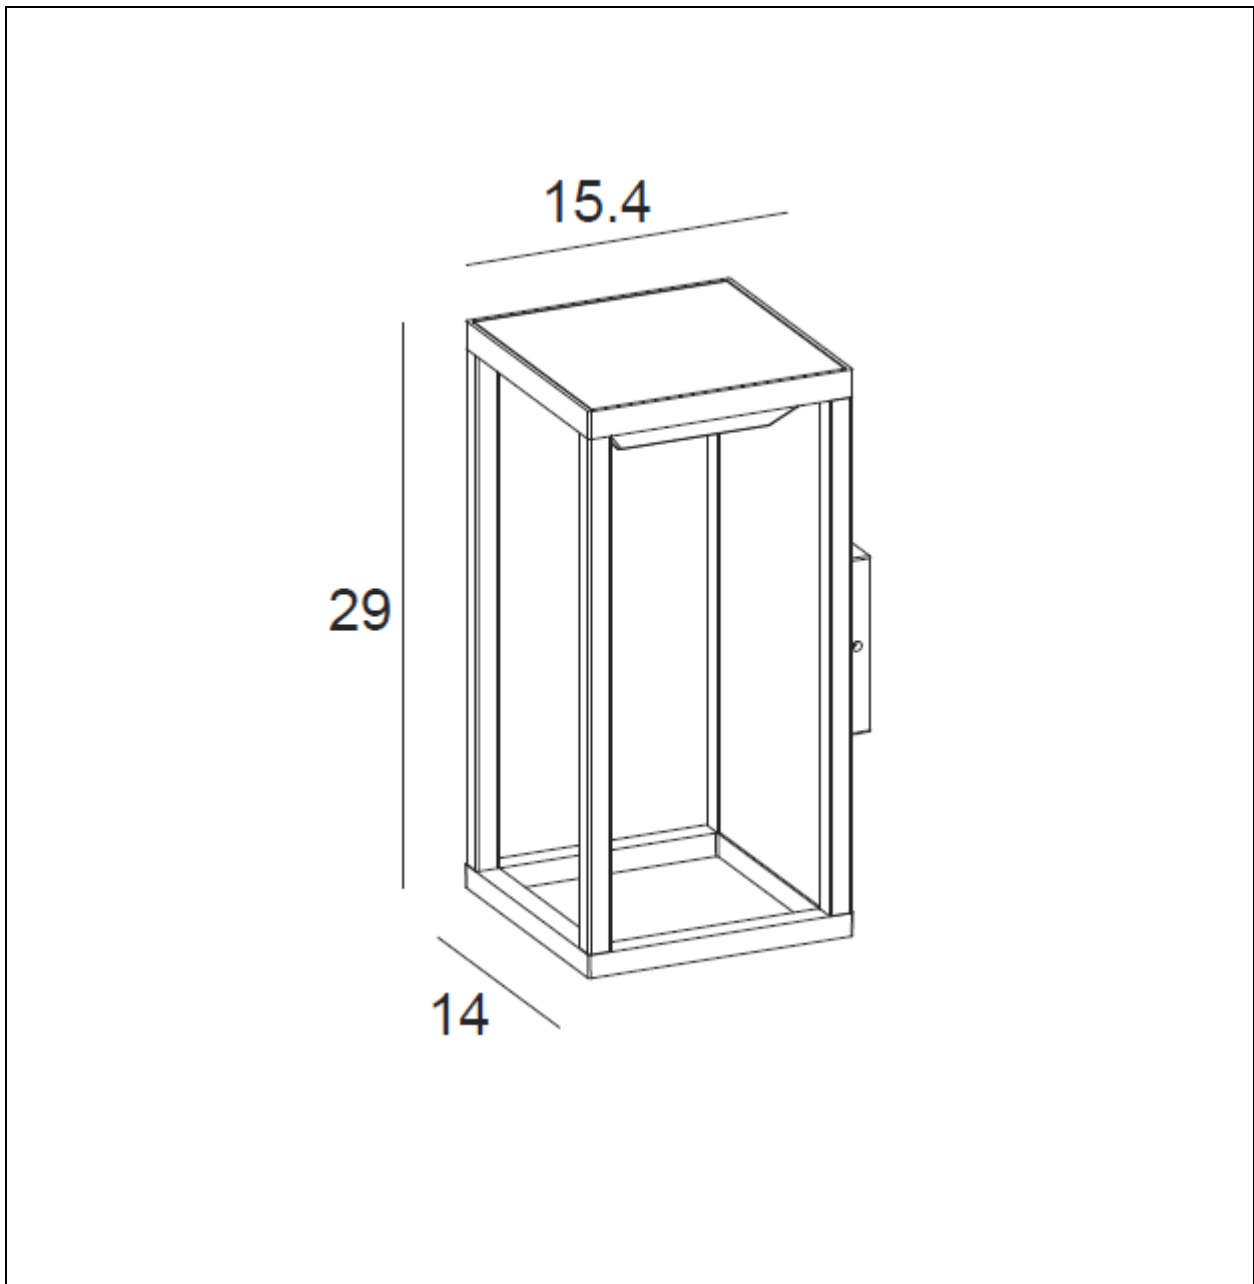

LUCIDE

Item number: 27891/02/30

Technical details

Materials used:	Die-cast Aluminium
Color:	Black
Dimmable and how is fixture dimmable	No
Size:	Height: 29CM
	Length: 15.4CM
	Width: 14CM
	Net weight: 1.50KG
Power requirements:	DC 3.7V
Bulb type and maximum wattage:	LED Max. 2.2W
Number of bulbs:	25x0.09W LED
IP degree:	IP54