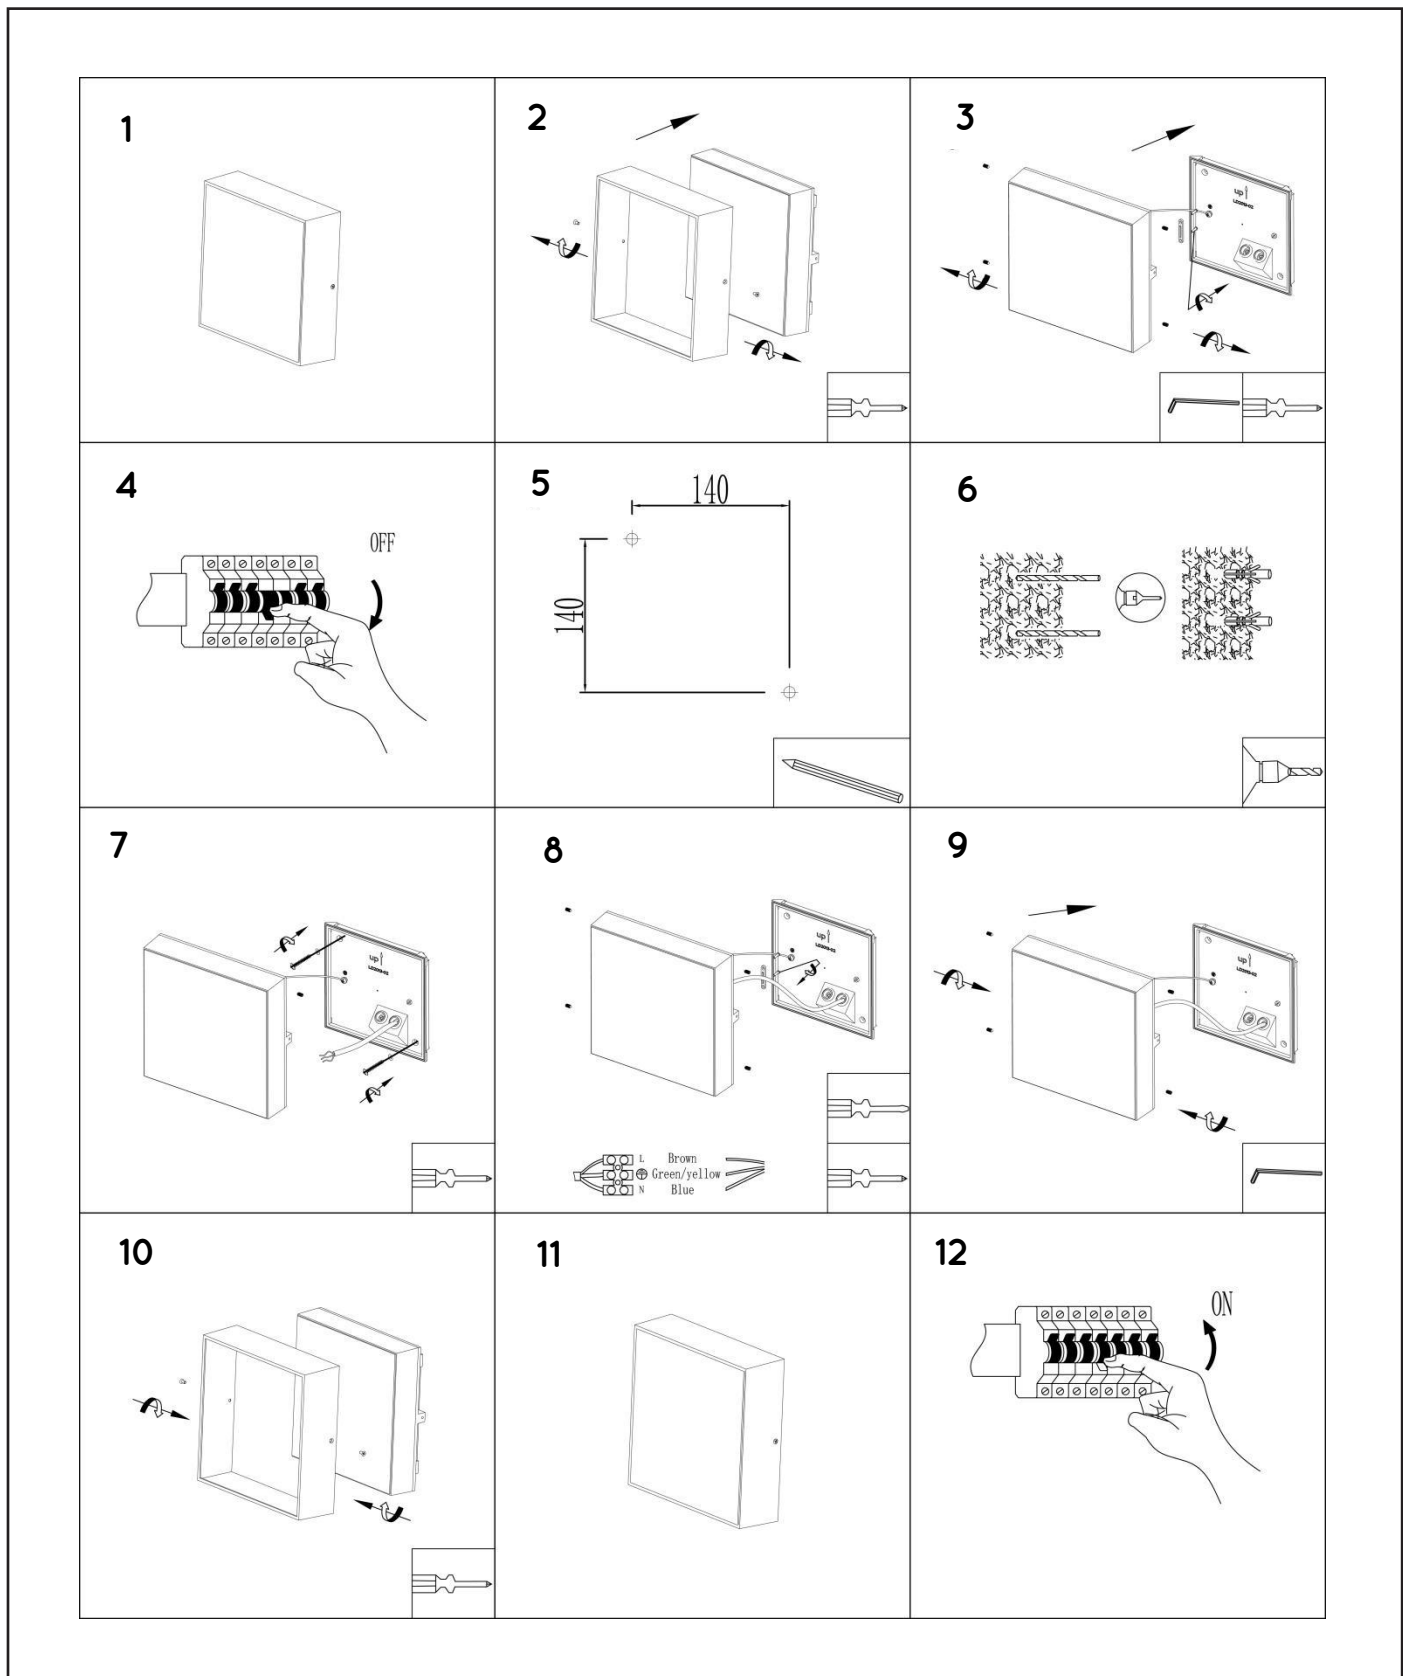

INSTALLATION DRAWING SPECIFICATIONS

Dit product bevat een lichtbron van energie-efficiëntieklasse F

Ce produit contient une source lumineuse de classe énergétique F

This product contains a light source of energy efficiency class F

Dieses Produkt enthält eine Lichtquelle der Energieeffizienzklasse F

Ten produkt zawiera źródło światła o klasie efektywności energetycznej F