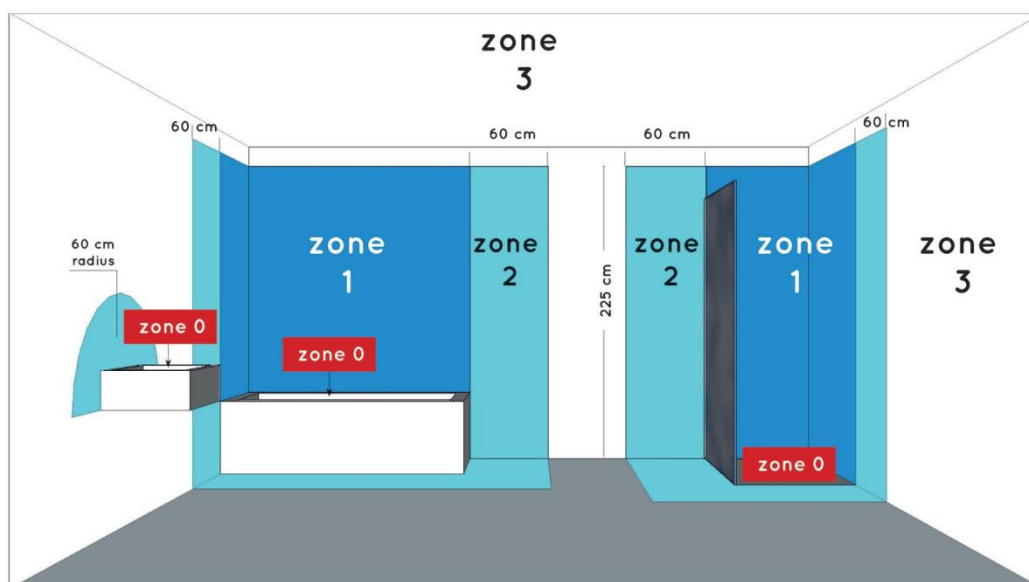

LUCIDE

item number : 27816/10/29
EAN code : 5411212271839

ROXANE

General

Dimensions LxWxH : 24 cm x 24 cm x 7.1 cm
 Height minimum : 7.1 cm
 Height maximum : 7.1 cm
 Dimensions shade LxWxH :-
 Main material : Aluminum
 Ceiling rose material : -
 Color : Dark Grey
 Style : Modern
 Shape : Square
 Weight : 2.2 kg
 Warranty : 3 years

Installation of items in bathroom:

Product specifications

Dimmable : No
 Light direction : Downlight
 Adjustable in height : No
 Directional : Not Directional
 Cable : No
 Cable length : -
 Sensor : Without Sensor
 Control : Light Switch Control
 IP-Class : 54
 Electric class : 1
 Light source including ? : Yes
 Lamp socket : LED
 Light source number : 100
 Power requirements : 220-240V ~50Hz
 Bulb type & maximum wattage : 10W SMD LED

For more specifications of
this product please visit
www.lucide.com

LUCIDE

TECHNICAL DRAWING & DIMENSIONS

ROXANE

Item number : 27816/10/29

EAN code : 5411212271839

For more specifications, dimensions please visit
www.lucide.com