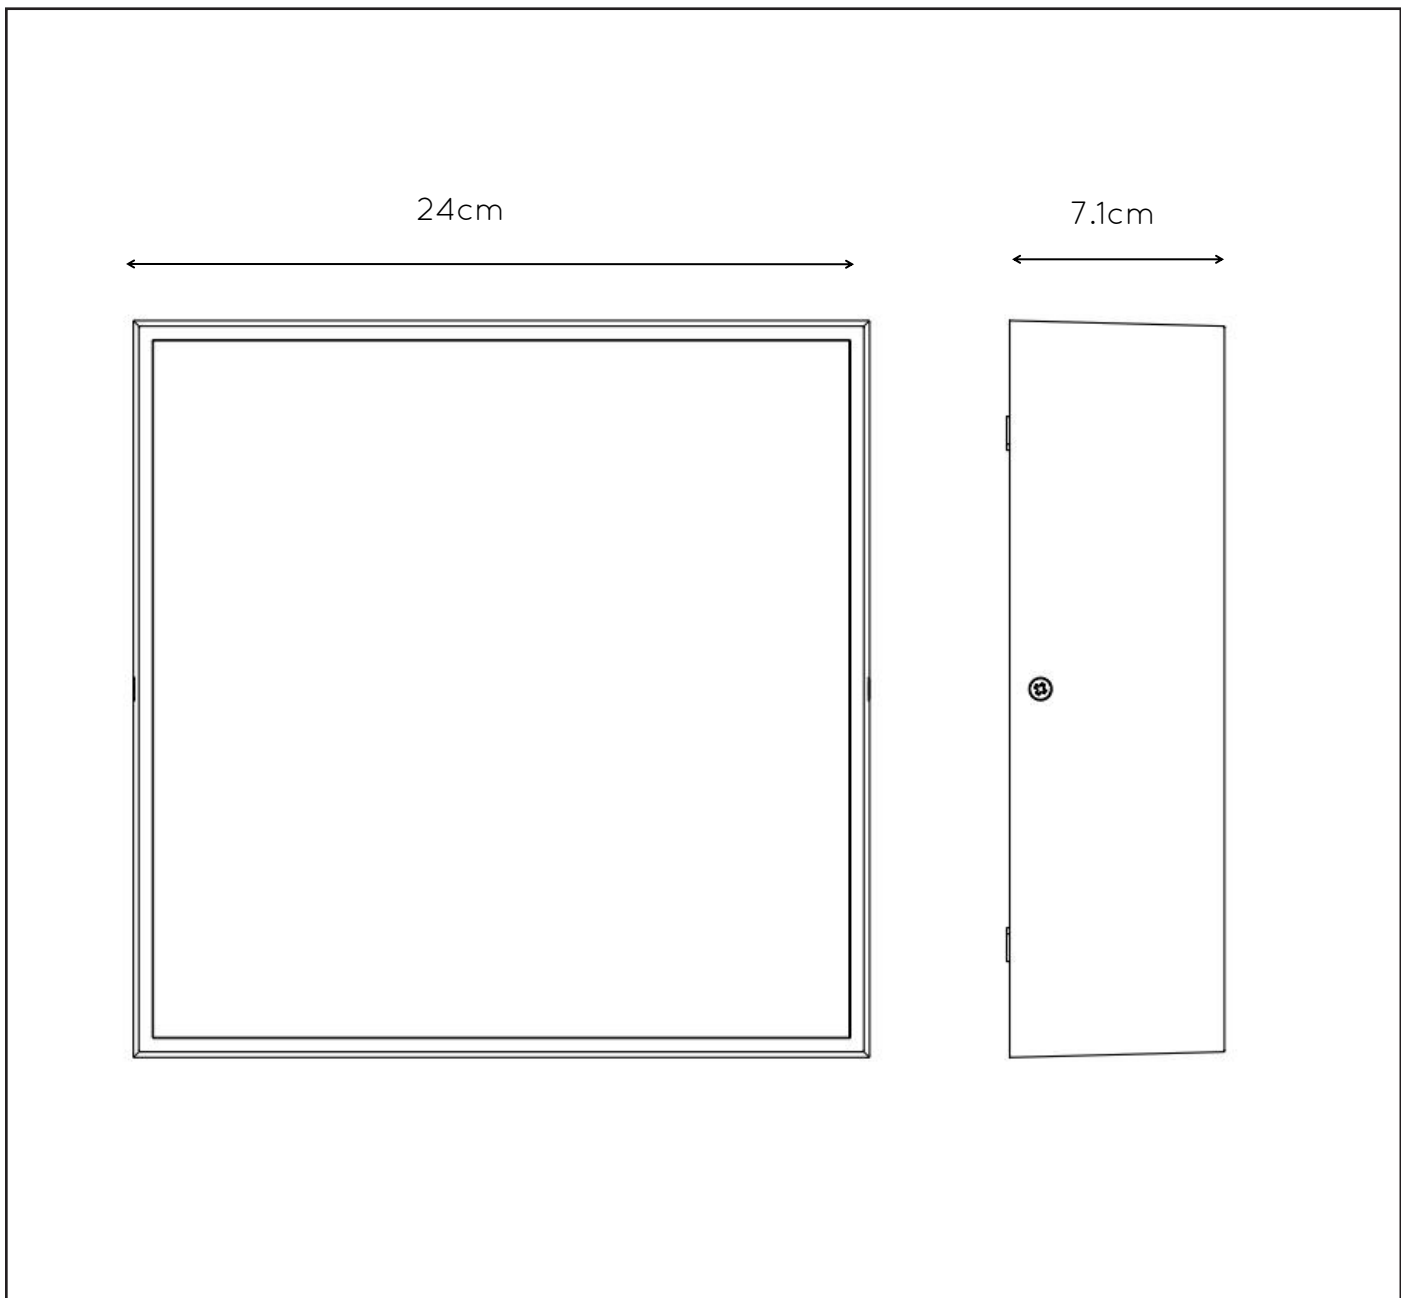

LUCIDE

item number : 27816/10/29
EAN code : 5411212271839

ROXANE

General

Dimensions LxWxH : 24 cm x 24 cm x 7.1 cm
 Height minimum : 7.1 cm
 Height maximum : 7.1 cm
 Dimensions shade LxWxH :-
 Main material : Aluminum
 Ceiling rose material : -
 Color : Dark Grey
 Style : Modern
 Shape : Square
 Weight : 2.2 kg
 Warranty : 3 years

Installation of items in bathroom:

Product specifications

Dimmable : No
 Light direction : Downlight
 Adjustable in height : No
 Directional : Not Directional
 Cable : No
 Cable length : -
 Sensor : Without Sensor
 Control : Light Switch Control
 IP-Class : 54
 Electric class : 1
 Light source including ? : Yes
 Lamp socket : LED
 Light source number : 100
 Power requirements : 220-240V ~50Hz
 Bulb type & maximum wattage : 10W SMD LED

For more specifications of
this product please visit
www.lucide.com

LUCIDE

TECHNICAL DRAWING & DIMENSIONS

ROXANE

Item number : 27816/10/29

EAN code : 5411212271839

For more specifications, dimensions please visit
www.lucide.com

INSTALLATION DRAWING SPECIFICATIONS

Dit product bevat een lichtbron van energie-efficiëntieklasse F

Ce produit contient une source lumineuse de classe énergétique F

This product contains a light source of energy efficiency class F