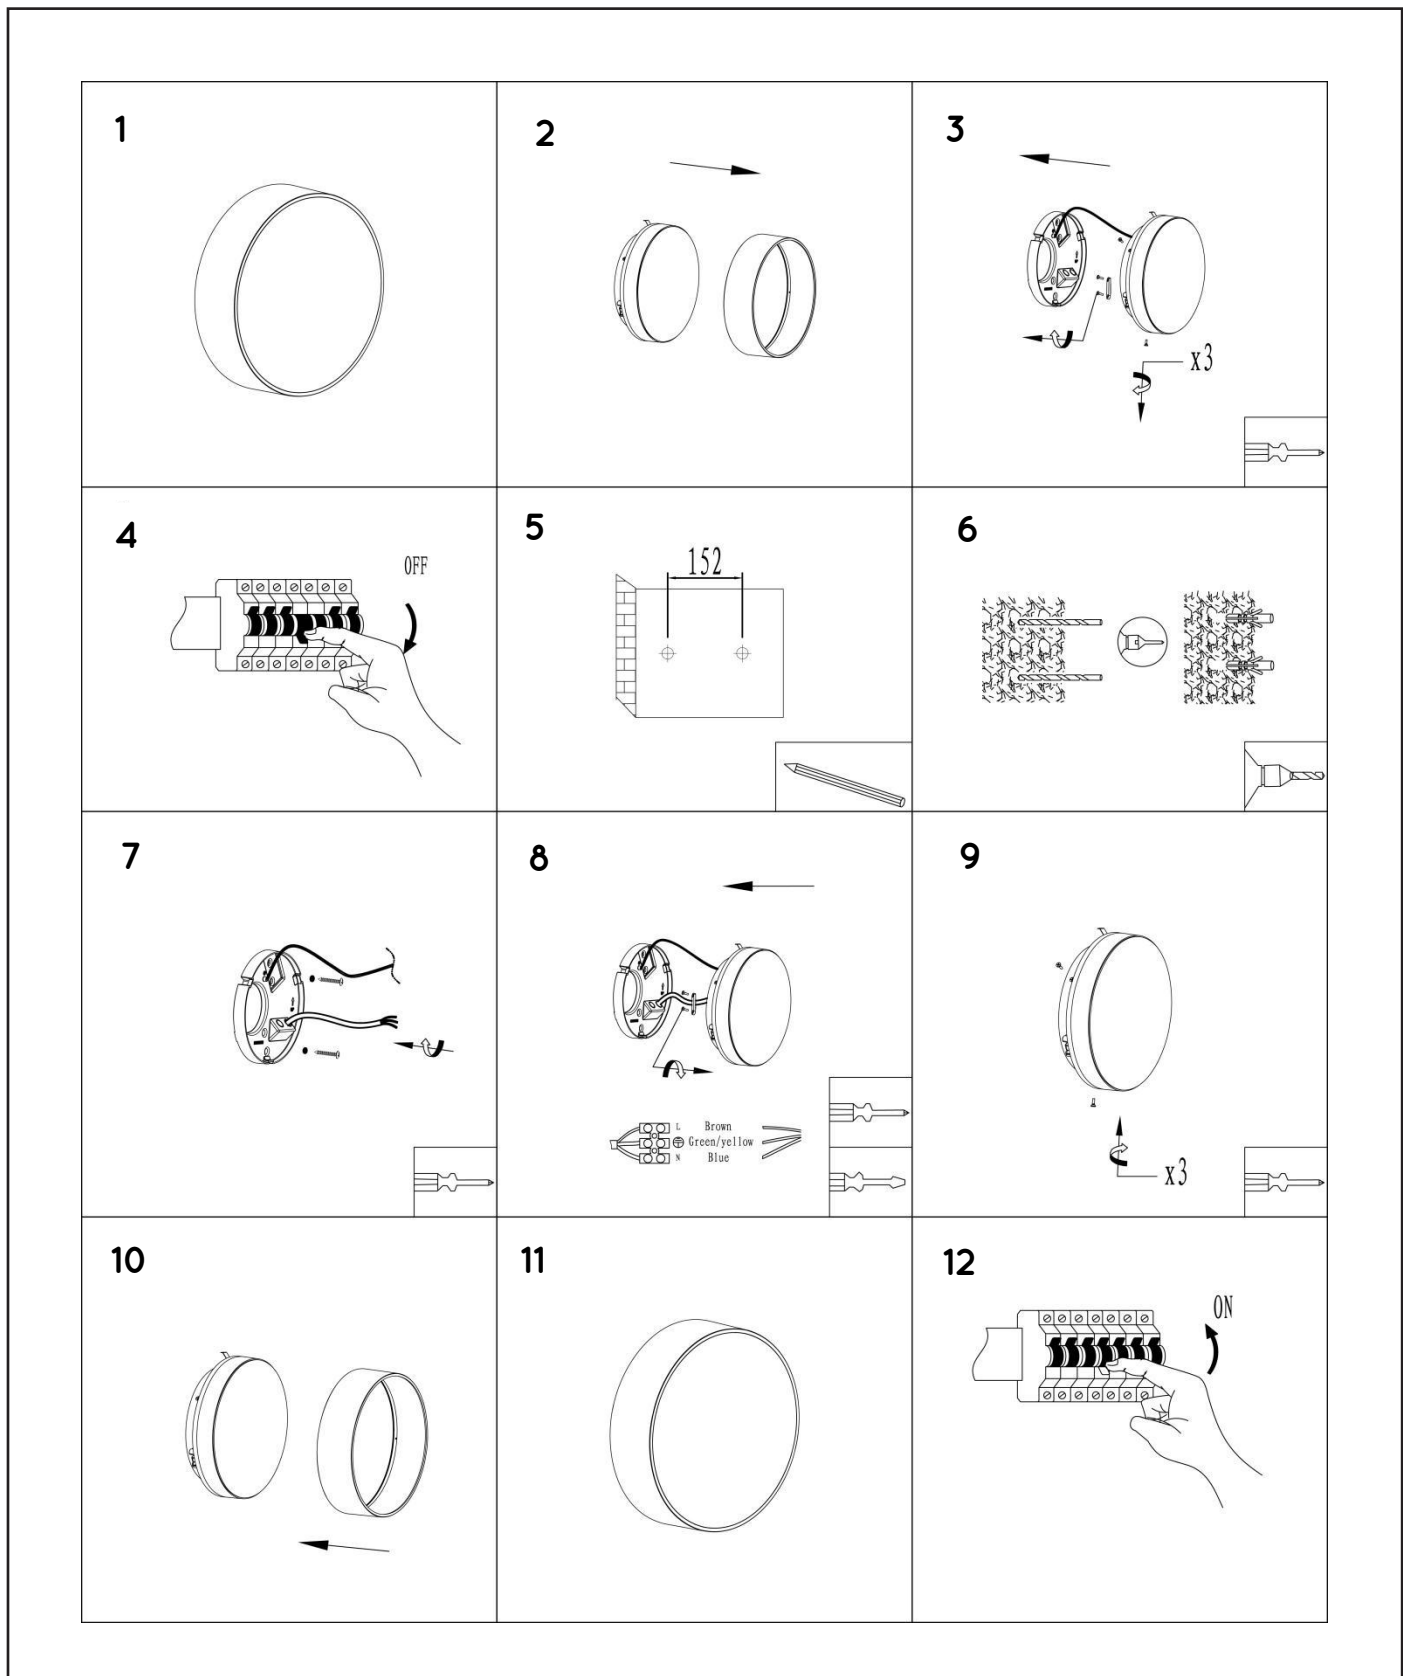

INSTALLATION DRAWING SPECIFICATIONS

Dit product bevat een lichtbron van energie-efficiëntieklasse F

Ce produit contient une source lumineuse de classe énergétique F

This product contains a light source of energy efficiency class F

Dieses Produkt enthält eine Lichtquelle der Energieeffizienzklasse F

Ten produkt zawiera źródło światła o klasie efektywności energetycznej F