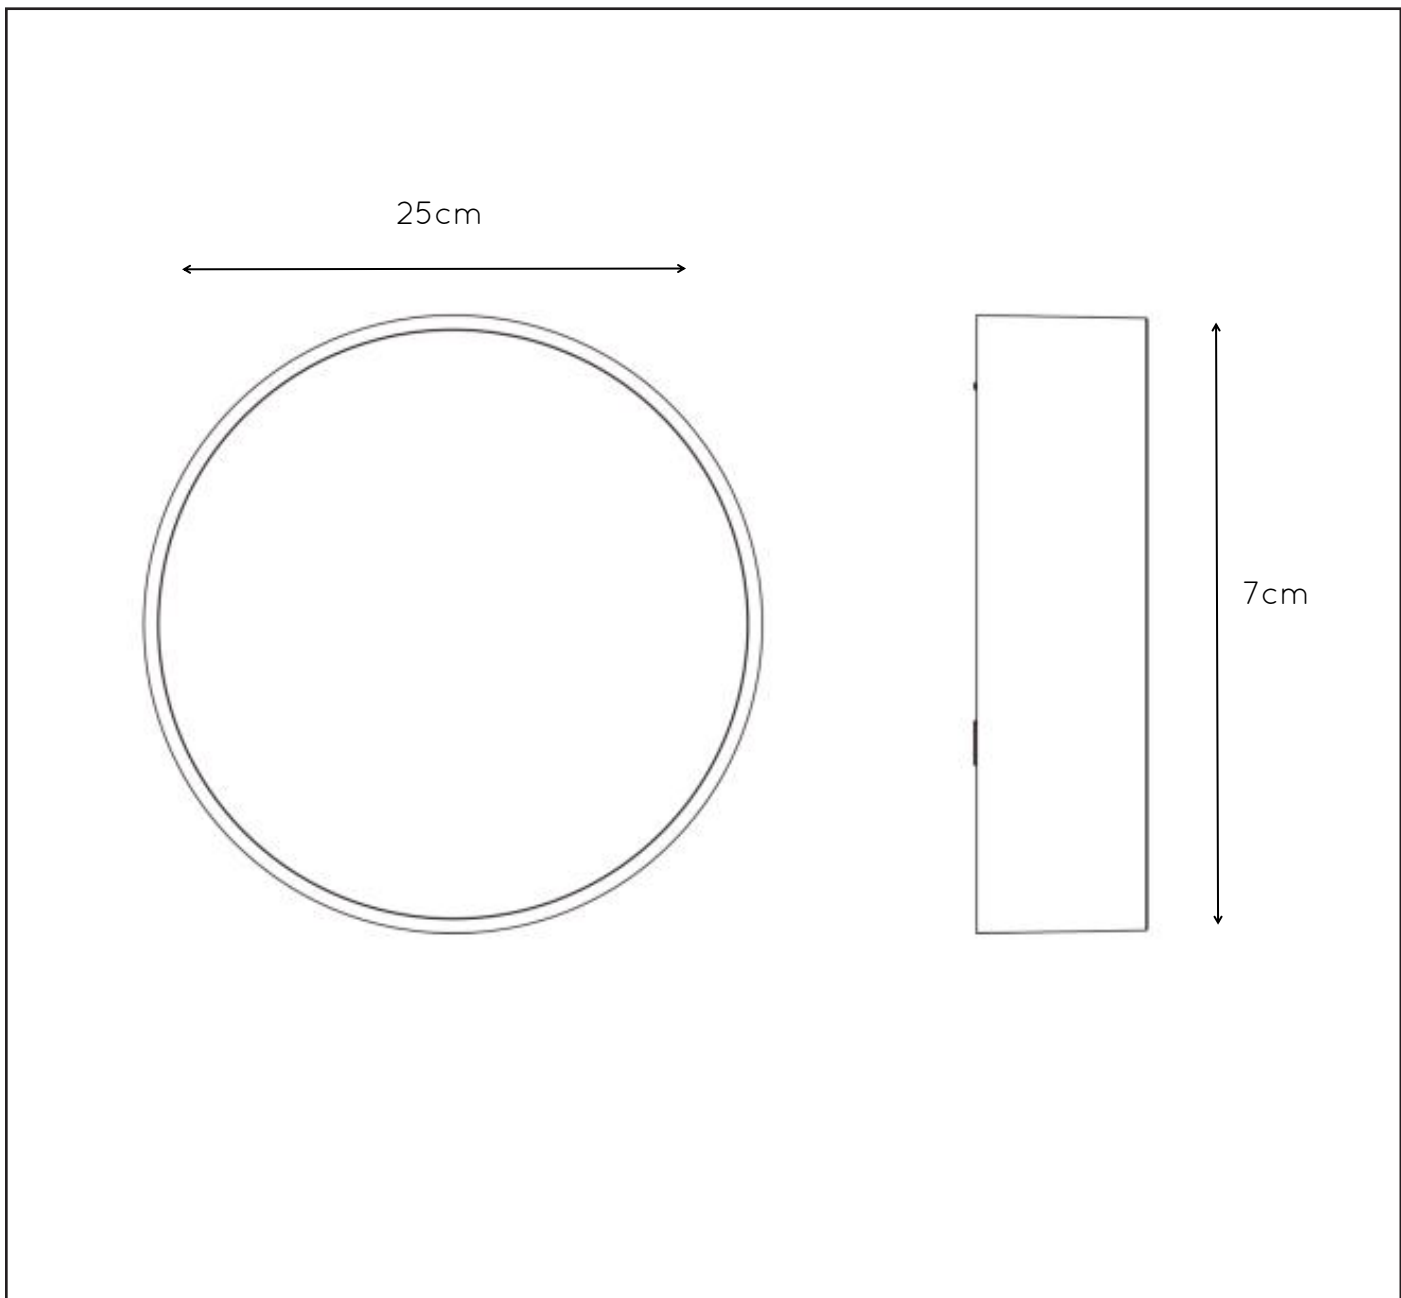

LUCIDE

item number : 27815/10/29
EAN code : 5411212271822

ROXANE

General

Dimensions LxWxH : 25 cm x 25 cm x 7 cm
 Height minimum : 7 cm
 Height maximum : 7 cm
 Dimensions shade LxWxH :-
 Main material : Aluminum
 Ceiling rose material : -
 Color : Dark Grey
 Style : Modern
 Shape : Round
 Weight : 1.8 kg
 Warranty : 3 years

Installation of items in bathroom:

Product specifications

Dimmable : No
 Light direction : Downlight
 Adjustable in height : No
 Directional : Not Directional
 Cable : No
 Cable length : -
 Sensor : Without Sensor
 Control : Light Switch Control
 IP-Class : 65
 Electric class : 1
 Light source including ? : Yes
 Lamp socket : LED
 Light source number : 80
 Power requirements : 220-240V ~50Hz
 Bulb type & maximum wattage : 10W SMD LED

For more specifications of
this product please visit
www.lucide.com

LUCIDE

TECHNICAL DRAWING & DIMENSIONS

ROXANE

Item number : 27815/10/29

EAN code : 5411212271822

For more specifications, dimensions please visit
www.lucide.com

INSTALLATION DRAWING SPECIFICATIONS

Dit product bevat een lichtbron van energie-efficiëntieklasse F

Ce produit contient une source lumineuse de classe énergétique F

This product contains a light source of energy efficiency class F