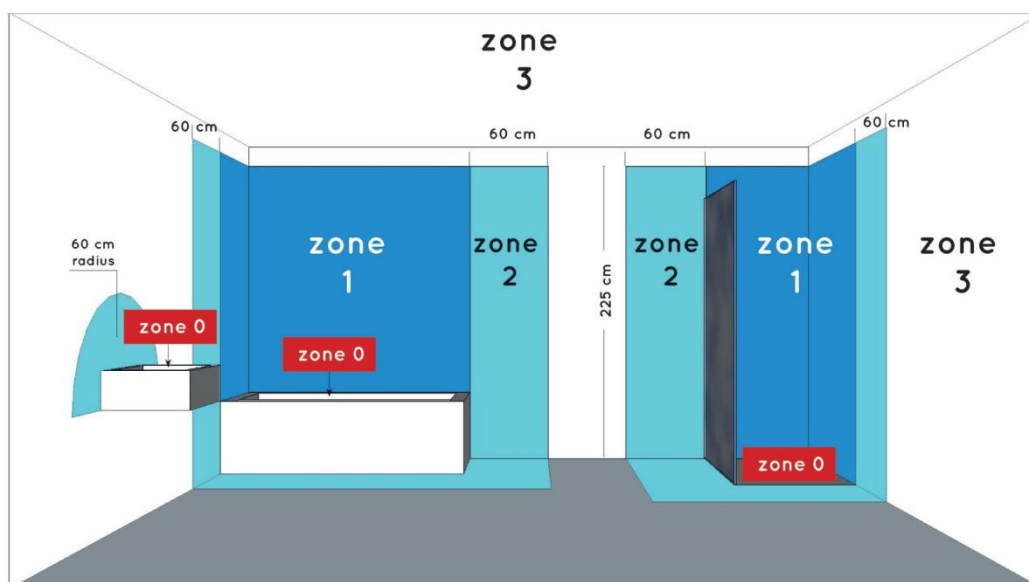

LUCIDE

item number : 27815/10/29
EAN code : 5411212271822

ROXANE

General

Dimensions LxWxH : 25 cm x 25 cm x 7 cm
 Height minimum : 7 cm
 Height maximum : 7 cm
 Dimensions shade LxWxH :-
 Main material : Aluminum
 Ceiling rose material : -
 Color : Dark Grey
 Style : Modern
 Shape : Round
 Weight : 1.8 kg
 Warranty : 3 years

Installation of items in bathroom:

Product specifications

Dimmable : No
 Light direction : Downlight
 Adjustable in height : No
 Directional : Not Directional
 Cable : No
 Cable length : -
 Sensor : Without Sensor
 Control : Light Switch Control
 IP-Class : 65
 Electric class : 1
 Light source including ? : Yes
 Lamp socket : LED
 Light source number : 80
 Power requirements : 220-240V ~50Hz
 Bulb type & maximum wattage : 10W SMD LED

For more specifications of
this product please visit
www.lucide.com

LUCIDE

TECHNICAL DRAWING & DIMENSIONS

ROXANE

Item number : 27815/10/29

EAN code : 5411212271822

For more specifications, dimensions please visit
www.lucide.com