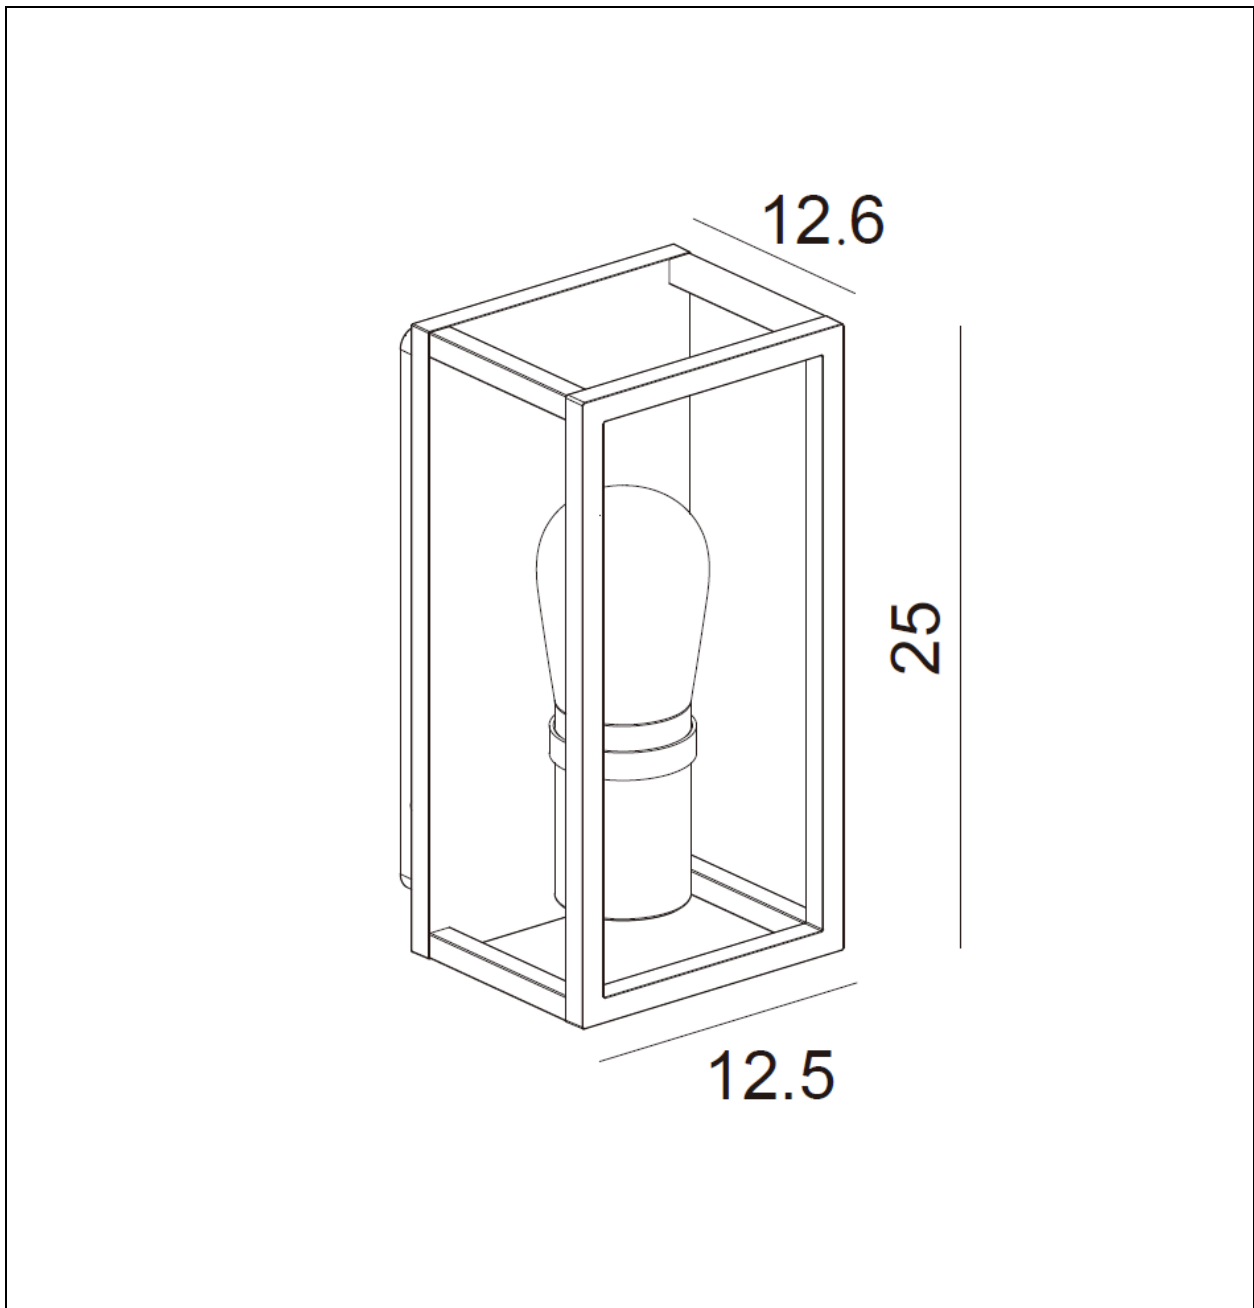

L U C I D E

Item number: 27200/01/31

Technical details

Materials used:	Die-cast Aluminium
Color:	White
Dimmable and how is fixture dimmable	
Size:	Height: 25CM
	Length: 12.5CM
	Width: 12.6CM
	Net weight: 1.16KG
Power requirements:	220-240V
Bulb type and maximum wattage:	E14 LED Max.6W
Number of bulbs:	1xE14
IP degree:	IP54