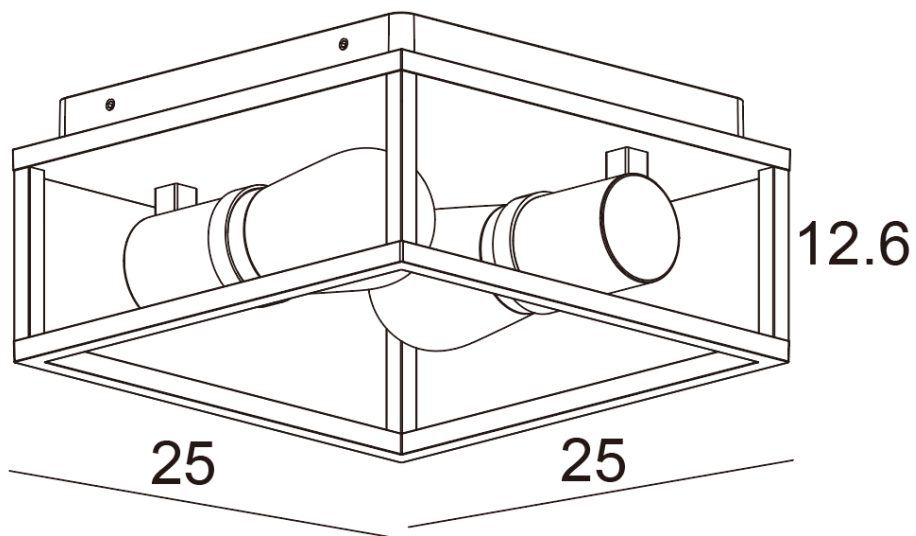

L U C I D E

Item number: 27100/02/31

Technical details

Materials used:	Die-cast Aluminium
Color:	White
Dimmable and how is fixture dimmable	
Size:	Height: 12.6CM
	Length: 25CM
	Width: 25CM
	Net weight: 1.96KG
Power requirements:	220-240V
Bulb type and maximum wattage:	E14 LED Max.2x6W
Number of bulbs:	2xE14
IP degree:	IP54