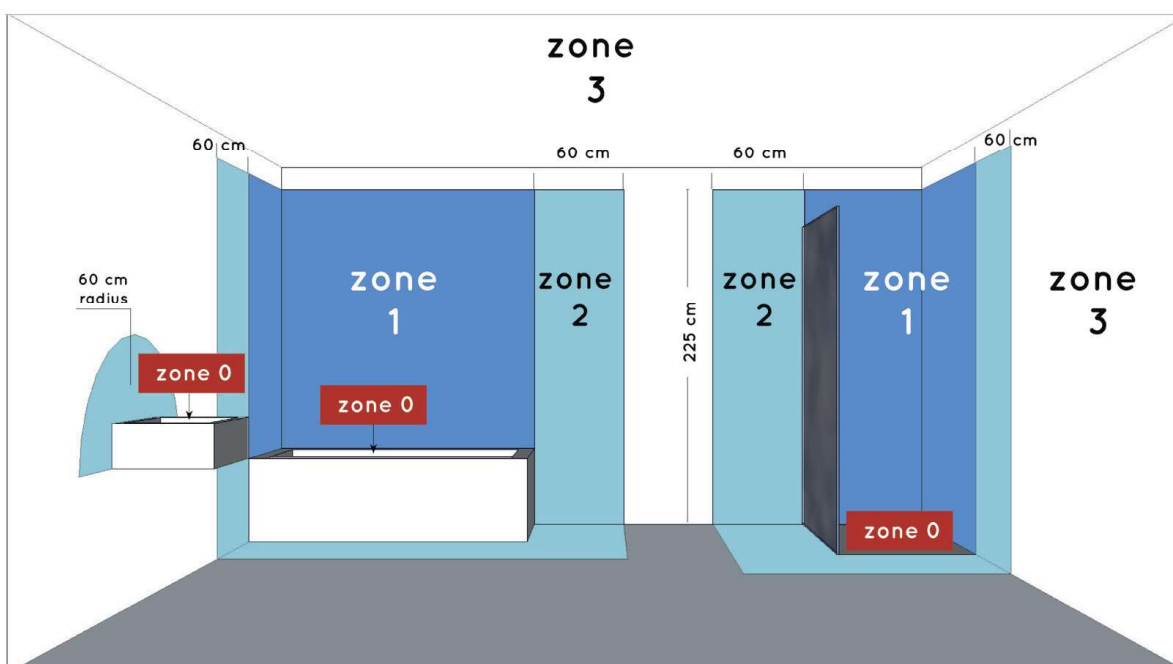

GENERAL SPECIFICATIONS

LUCIDE

item number : 27100/02/30  
EAN code : 5411212271709

**CARLYN**

**RECOMMENDED LUCIDE LIGHT SOURCE**

**49043/03/62**  
Light source dimmable : Yes  
Light source incl. : No

**General**

Dimensions LxWxH : 25 cm x 25 cm x 12,6 cm  
Height minimum : 12,6 cm  
Height maximum : 12,6 cm  
Dimensions shade LxWxH : -  
Main material : Aluminum  
Ceiling rose material : -  
Color : Black  
Style : Modern  
Shape : Square  
Weight : 2,75 kg  
Warranty : 2 years

**Installation of items in bathroom:**

**Product specifications**

Dimmable : No  
Light direction : -  
Adjustable in height : No  
Directional : Not Directional  
Cable : No  
Cable length : - cm  
Sensor : Without Sensor  
Control : Light Switch Control  
IP-Class : 54  
Electric class : 1  
Light source including ? : No  
Lamp socket : E14  
Light source number : -  
Power requirements : 220-240V~50Hz  
Bulb type & maximum wattage : Max.2x6W