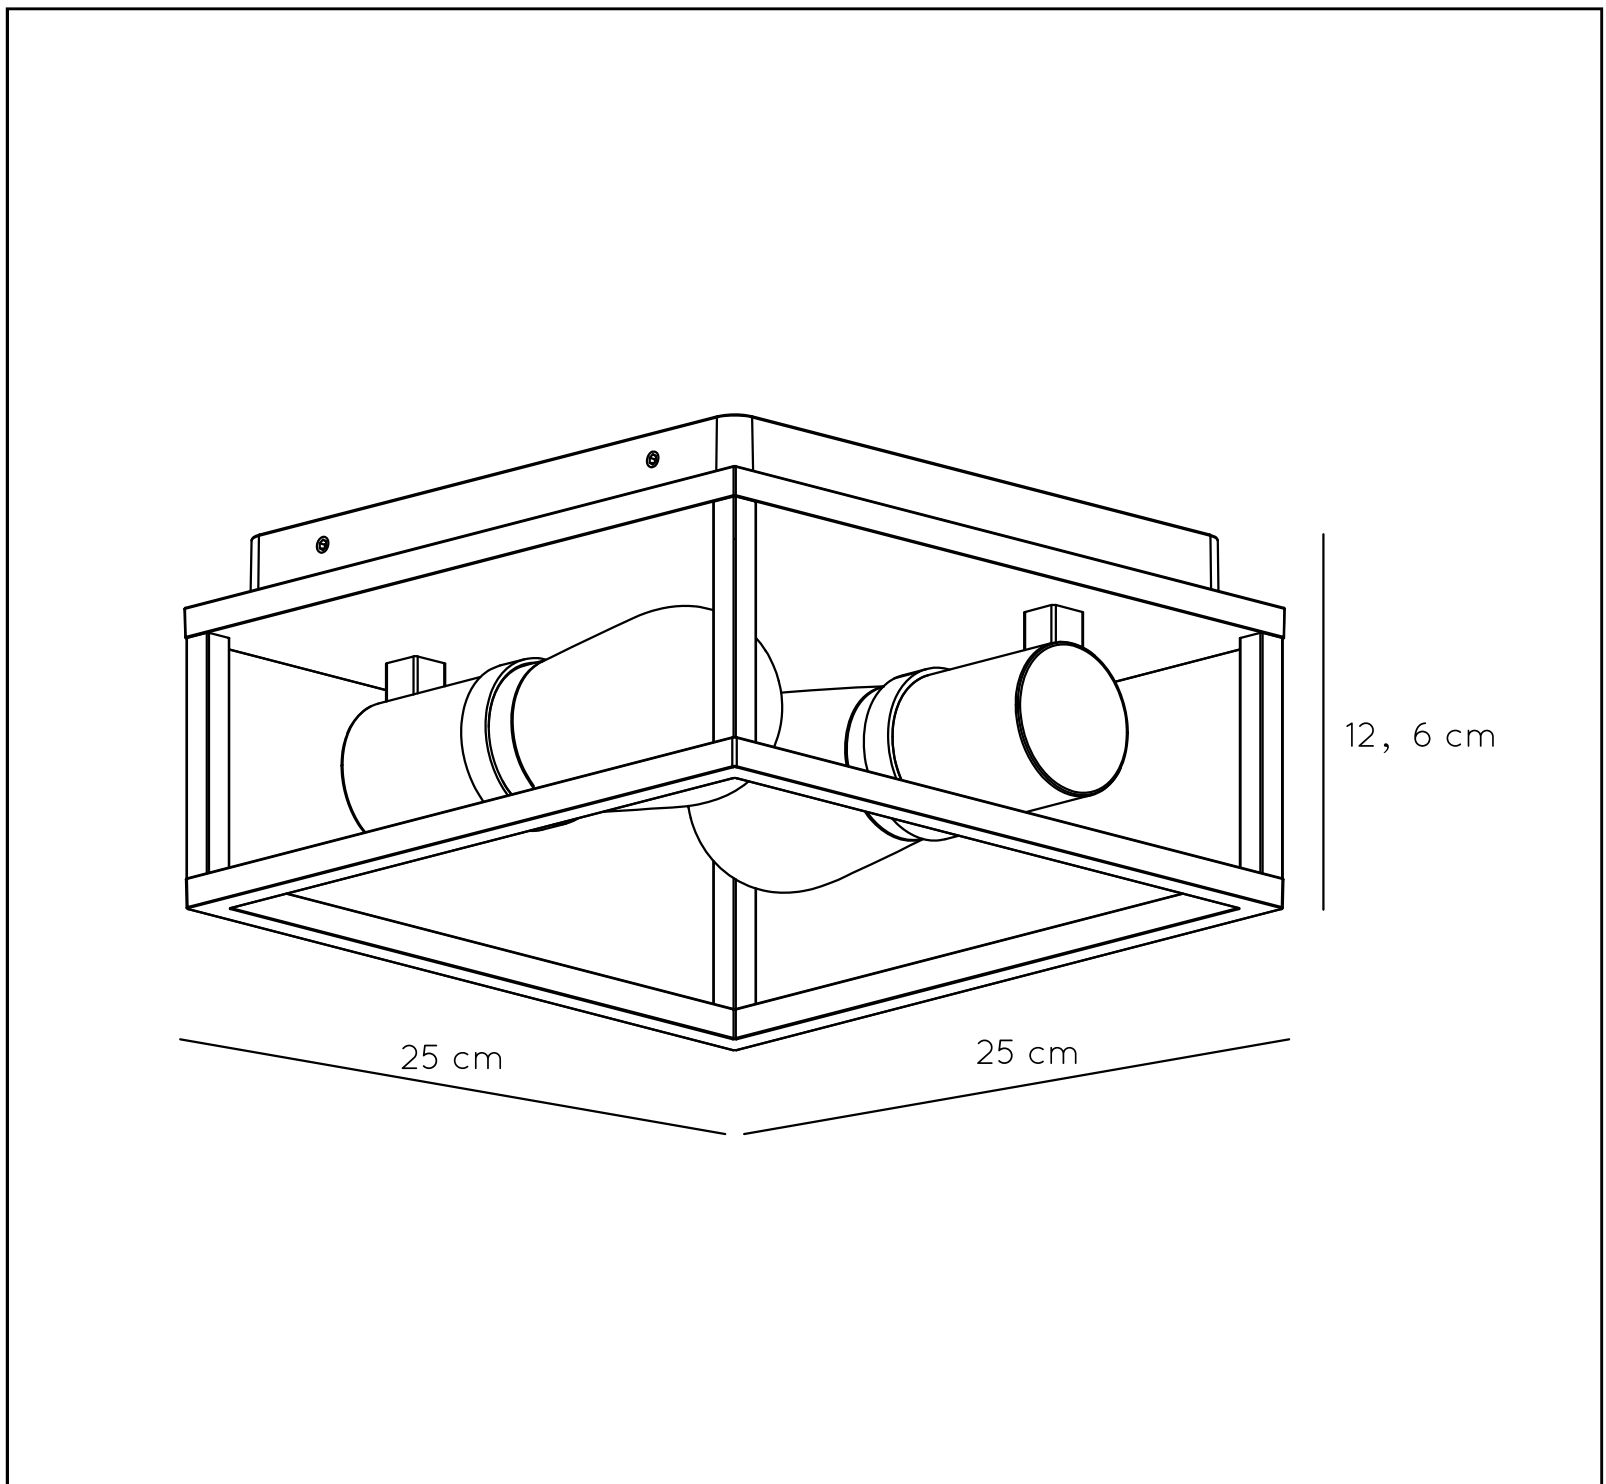

Dimensions LxWxH : 25 cm x 25 cm x 12,6 cm  
Height minimum : 12,6 cm  
Height maximum : 12,6 cm  
Dimensions shade LxWxH : -  
Main material : Aluminum  
Ceiling rose material : -  
Color : Black  
Style : Modern  
Shape : Square  
Weight : 2,75 kg  
Warranty : 2 years

**Installation of items in bathroom:**

**Product specifications**

Dimmable : No  
Light direction : -  
Adjustable in height : No  
Directional : Not Directional  
Cable : No  
Cable length : - cm  
Sensor : Without Sensor  
Control : Light Switch Control  
IP-Class : 54  
Electric class : 1  
Light source including ? : No  
Lamp socket : E14  
Light source number : -  
Power requirements : 220-240V~50Hz  
Bulb type & maximum wattage : Max.2x6W

For more specifications of this product please visit [www.lucide.com](http://www.lucide.com)

LUCIDE

TECHNICAL DRAWING & DIMENSIONS

## CARLYN

Item number : 27100/02/30

EAN code : 5411212271709

For more specifications, dimensions please visit

[www.lucide.com](http://www.lucide.com)

INSTALLATION DRAWING SPECIFICATIONS