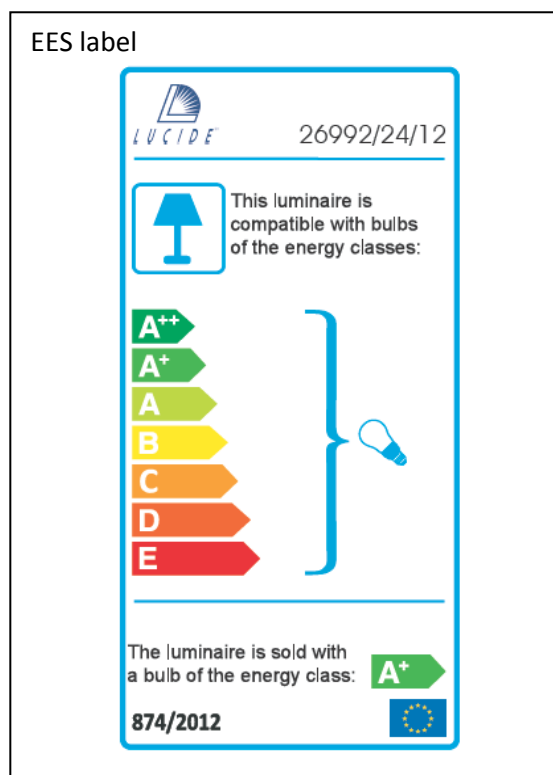

Exclusions pour la garantie : 1. Les pièces de verre cassées sur l'appareil ne seront remplacées que 14 jours à compter de l'achat par l'utilisateur final. 2. L'usure normale, la décoloration résultant d'une utilisation normale. 3. Les dégâts causés par des facteurs externes comme le feu, l'eau, une utilisation / installation ou maintenance incorrecte du produit.

Pour les réclamations de de garantie, le client doit remettre les appareils / pièces défectueuses et le ticket d'achat original.

Garantiebestimmungen:

Lucide NV garantiert für einen Zeitraum von 2 Jahren ab Kaufdatum und Kauf durch den Endkunden, dass das gelieferte Produkt frei von Material- und Herstellungsfehlern ist, sofern das Produkt gemäß der Bedienungsanleitung installiert und gewartet wird.

Von der Garantie ausgenommen: 1. Gebrochene Glasteile der Fassung werden nur innerhalb von 14 Tagen ab Kauf durch den Endkunden ersetzt. 2. Normaler Verschleiß, Verfärbungen aufgrund des normalen Gebrauchs. 3. Beschädigungen aufgrund externer Ursachen wie Feuer, Wasser, unsachgemäße Nutzung/ Installation oder Wartung des Produkts.

Kunden müssen das defekte Produkt/Teil und den Originalkaufbeleg einsenden, um Garantieansprüche geltend zu machen.

Other languages of the manual and further explanations can be found on our website.