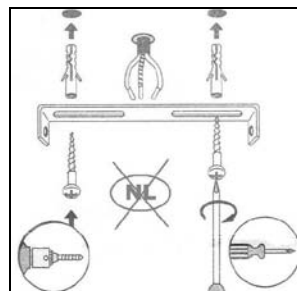

Item number: 26992/24/12

Technical details

Materials used:	metal
Color:	Satin Nickel
Dimmable and how is fixture dimmable	NO
Size:	Height: 16.8cm
	Length: 29cm
	Width: 29cm
	Net weight: 1.5kg
Power requirements:	220-240V~50Hz
Bulb type and maximum wattage:	G9 LED Max.2.5W
Number of bulbs:	8XG9
IP degree:	IP20