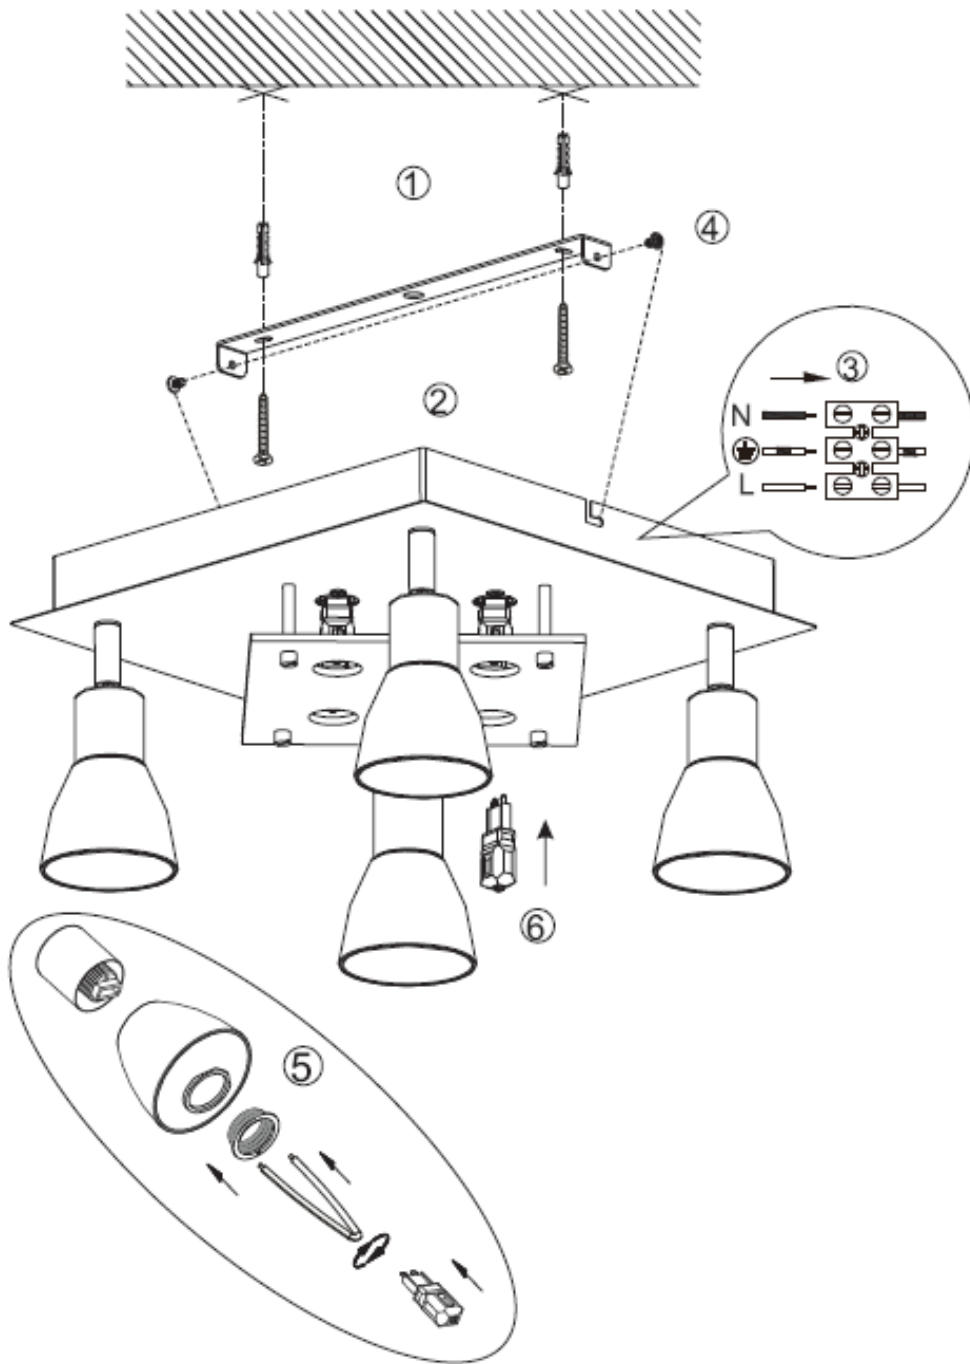

Item number: 26992/24/12

Technical details

Materials used:	metal
Color:	Satin Nickel
Dimmable and how is fixture dimmable	NO
Size:	Height: 16.8cm
	Length: 29cm
	Width: 29cm
	Net weight: 1.5kg
Power requirements:	220-240V~50Hz
Bulb type and maximum wattage:	G9 LED Max.2.5W
Number of bulbs:	8XG9
IP degree:	IP20