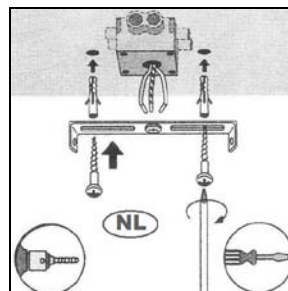

Item number: 26992/24/12

Technical details

Materials used:	metal
Color:	Satin Nickel
Dimmable and how is fixture dimmable	NO
Size:	Height: 16.8cm
	Length: 29cm
	Width: 29cm
	Net weight: 1.5kg
Power requirements:	220-240V~50Hz
Bulb type and maximum wattage:	G9 LED Max.2.5W
Number of bulbs:	8XG9
IP degree:	IP20