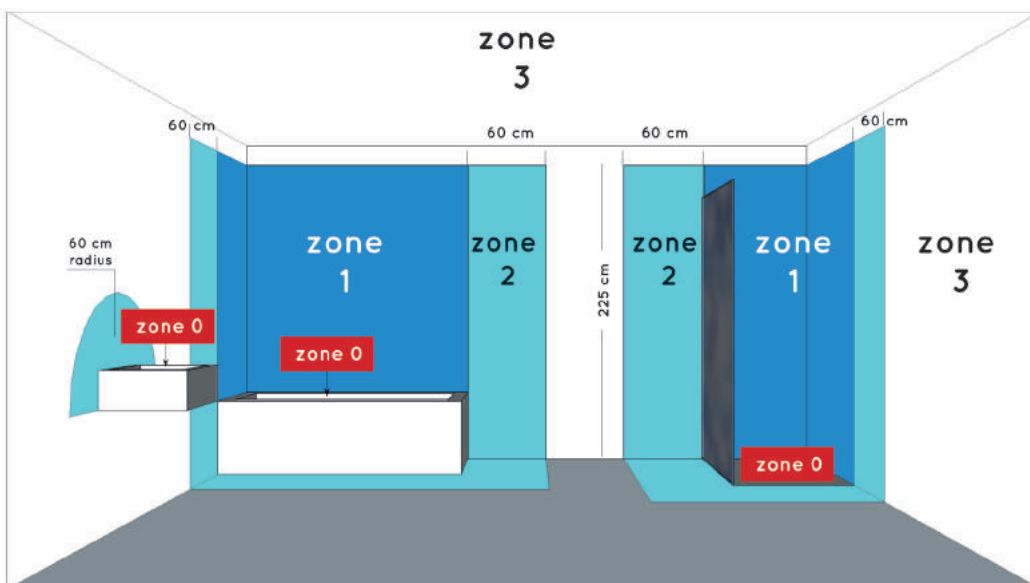

LUCIDE

RECOMMENDED LUCIDE LIGHT SOURCE

49006/05/30
Light source dimmable : Yes
Light source incl. : Yes

General

Dimensions LxWxH : 22 cm x 22 cm x 14.7cm
Heigth minimum : 12.5 cm
Heigth maximum : 14.7 cm
Dimensions shade LxWxH : Ø 5.4cm x 8.4 cm
Main material : Iron/Aluminum
Ceiling rose material : -
Color : SAND MATT BLACK
Style : Modern
Shape : Square
Weight : 2 kg
Warranty : 2 years

Installation of items in bathroom:

Product specifications

Dimmable : Yes
Light direction : Focus
Adjustable in height : Not adjustable In Height (Before Installation)
Directional : Yes
Cable : No cable On Product
Cable length : - cm
Sensor : Without Sensor
Control : Light Switch Control
IP-Class : 44
Electric class : 1
Light source including ?: Yes
Lamp socket : GU10
Light source number : 4
Power requirements : 220-240V~50Hz
Bulb tube & maximum wattage : 5W LED GU10