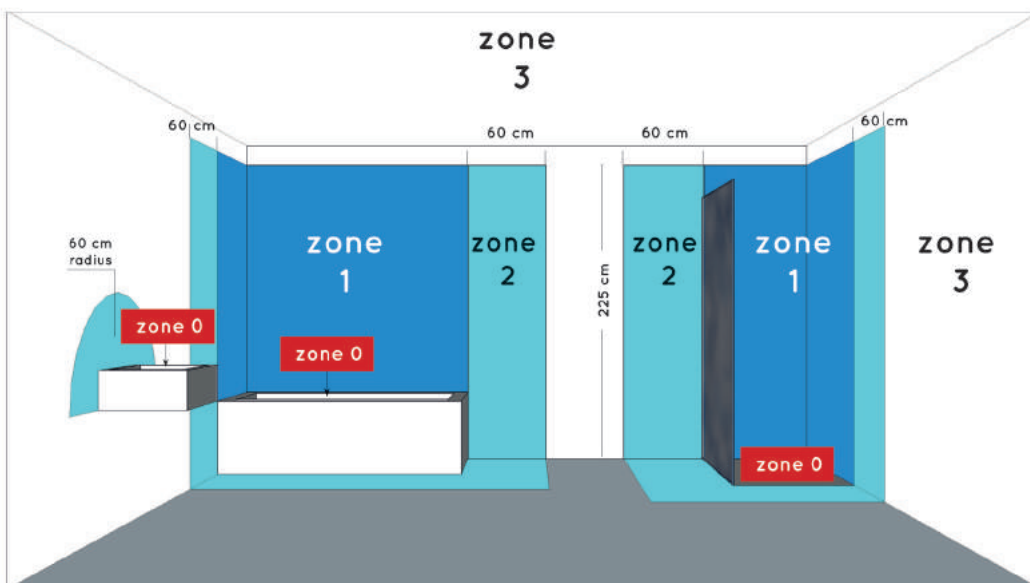

LUCIDE

RECOMMENDED LUCIDE LIGHT SOURCE

49006/05/30
 Light source dimmable : Yes
 Light source incl. : Yes

item number :26958/15/30
 EAN code : 5411212262691

LENNERT

General

Dimensions LxWxH : 40 cm x 7 cm x 14.7cm
Heigth minimum : 12.5 cm
Heigth maximum : 14.7 cm
Dimensions shade LxWxH : Ø 5.4cm x 8.4 cm
Main material : Iron/Aluminum
Ceiling rose material : -
Color : SAND MATT BLACK
Style : Modern
Shape : Rectangular
Weight : 1.4 kg
Warranty : 2 years

Installation of items in bathroom:

Product specifications

Dimmable : Yes
Light direction : Focus
Adjustable in height : Not adjustable In Height (Before Installation)
Directional : Yes
Cable : No cable On Product
Cable length : - cm
Sensor : Without Sensor
Control : Light Switch Control
IP-Class : 44
Electric class : 1
Light source including ?: Yes
Lamp socket : GU10
Light source number : 3
Power requirements : 220-240V~50Hz
Bulb tube & maximum wattage : 5W LED GU10