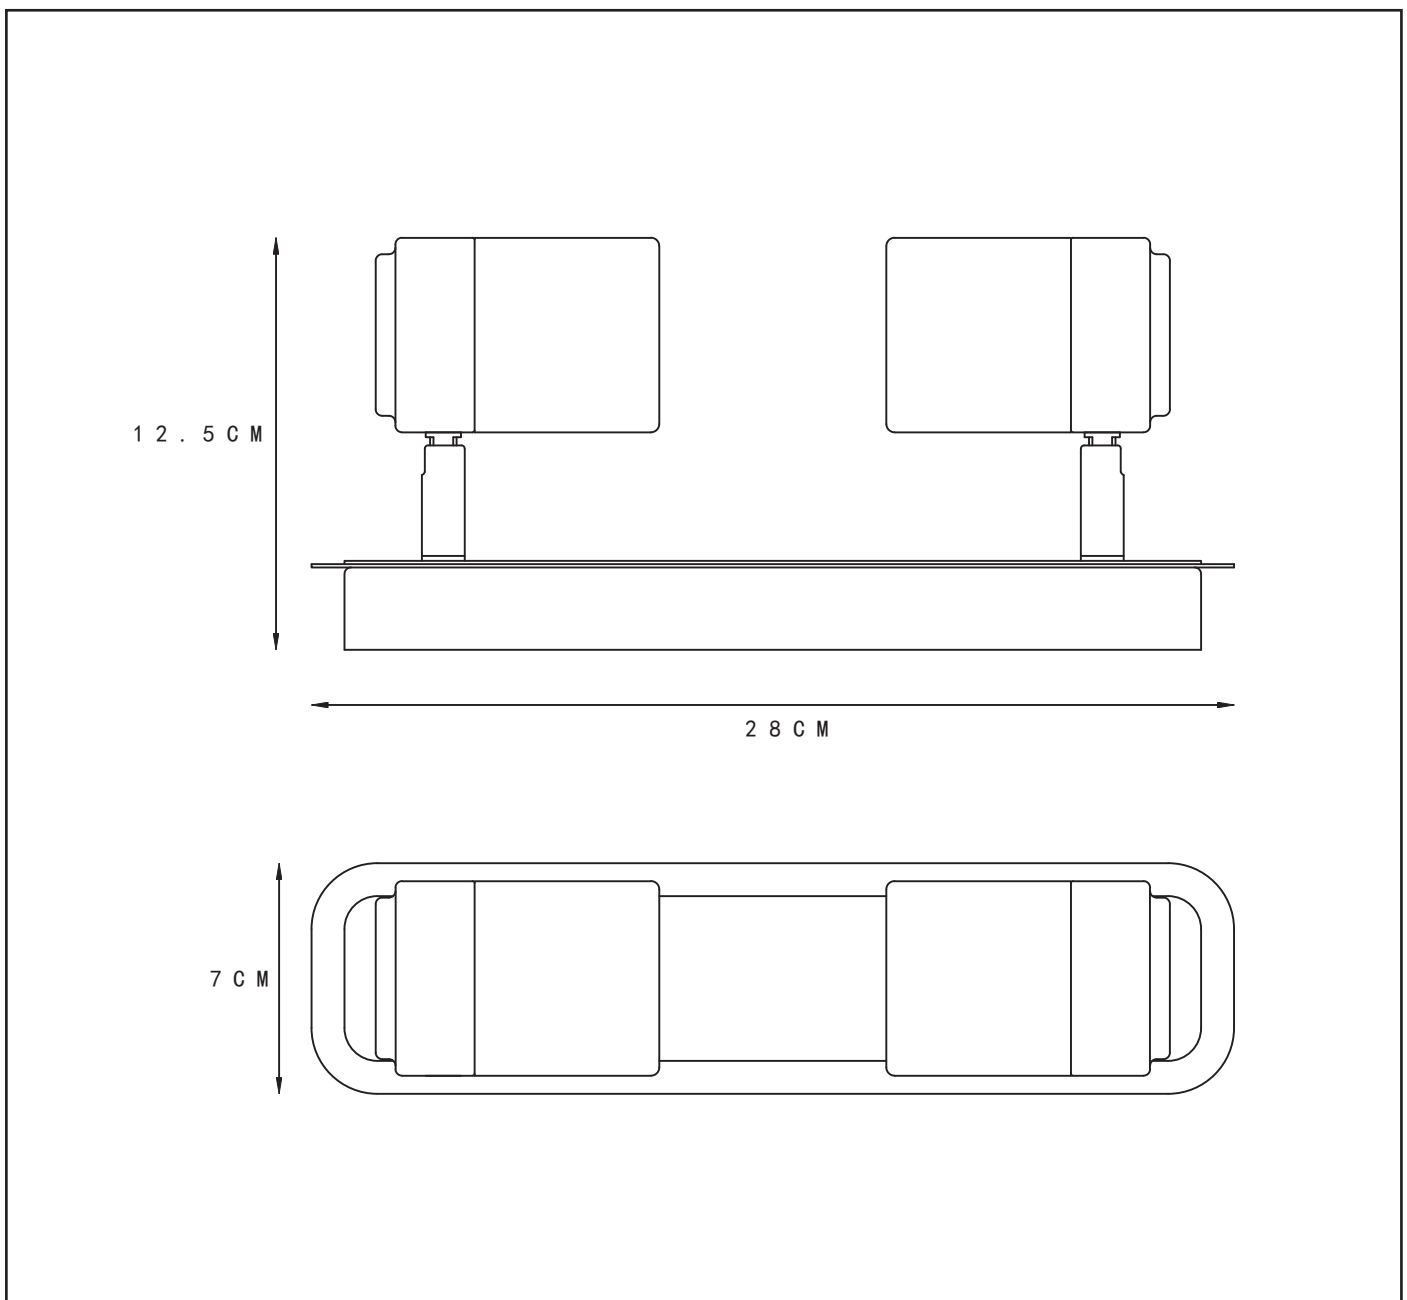

LUCIDE

TECHNICAL DRAWING & DIMENSIONS

LENNERT

Item number : 26958/10/30

EAN code : 5411212262684

For more specifications, dimensions please visit

www.lucide.com