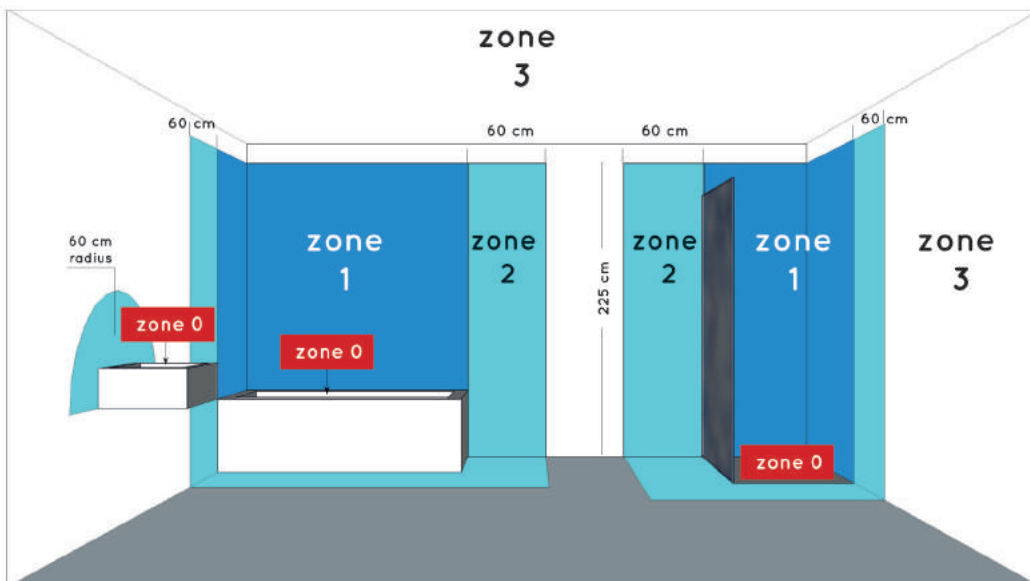

LUCIDE

RECOMMENDED LUCIDE LIGHT SOURCE

49006/05/30
Light source dimmable : Yes
Light source incl. : Yes

General

Dimensions LxWxH : 28 cm x 7 cm x 14.7cm
Heigth minimum : 12.5 cm
Heigth maximum : 14.7 cm
Dimensions shade LxWxH : Ø 5.4cm x 8.4 cm
Main material : Iron/Aluminum
Ceiling rose material : -
Color : SAND MATT BLACK
Style : Modern
Shape : Rectangular
Weight : 0.98kg
Warranty : 2 years

Installation of items in bathroom:

Product specifications

Dimmable : Yes
Light direction : Focus
Adjustable in height : Not adjustable In Height (Before Installation)
Directional : Yes
Cable : No cable On Product
Cable length : - cm
Sensor : Without Sensor
Control : Light Switch Control
IP-Class : 44
Electric class : 1
Light source including ?: Yes
Lamp socket : GU10
Light source number : 2
Power requirements : 220-240V~50Hz
Bulb tube & maximum wattage : 5W LED GU10