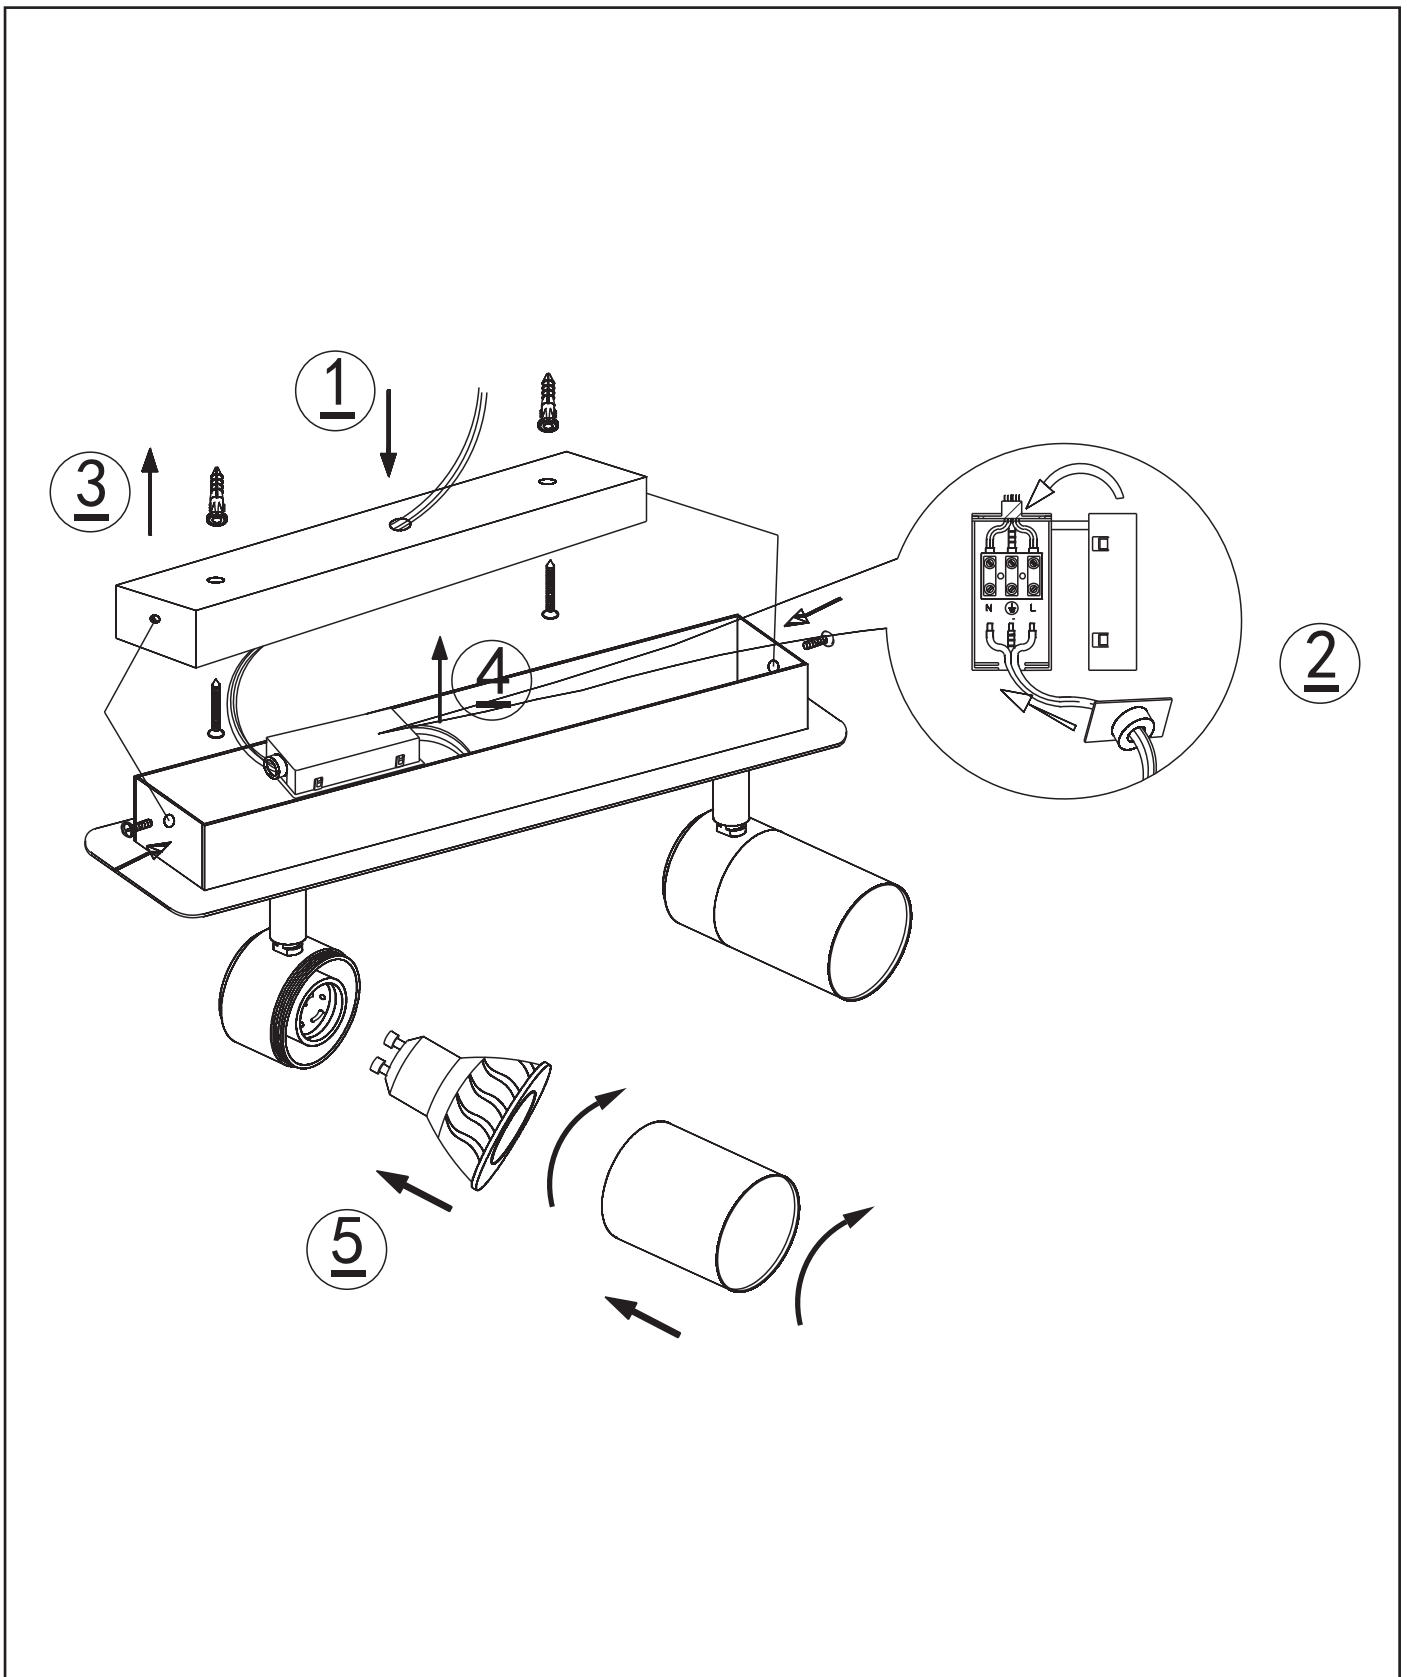

LUCIDE

Dit product bevat een lichtbron van energie-efficiëntieklasse A+
Ce produit contient une source lumineuse de classe énergétique A+
This product contains a light source of energy efficiency class A+
Dieses Produkt enthält eine Lichtquelle der Energieeffizienzklasse A+
Ten produkt zawiera ród o wiat a o klasie efektywno ci energetycznej A+