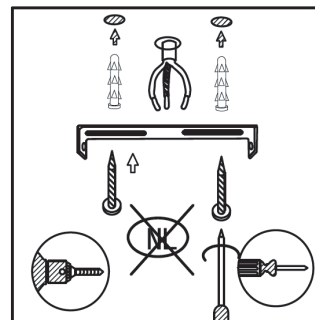

LUCIDE

Dit product bevat een lichtbron van energie-efficiëntieklasse A+

Ce produit contient une source lumineuse de classe énergétique A+

This product contains a light source of energy efficiency class A+

Dieses Produkt enthält eine Lichtquelle der Energieeffizienzklasse A+

Ten produkt zawiera źródło światła o klasie efektywności energetycznej A+