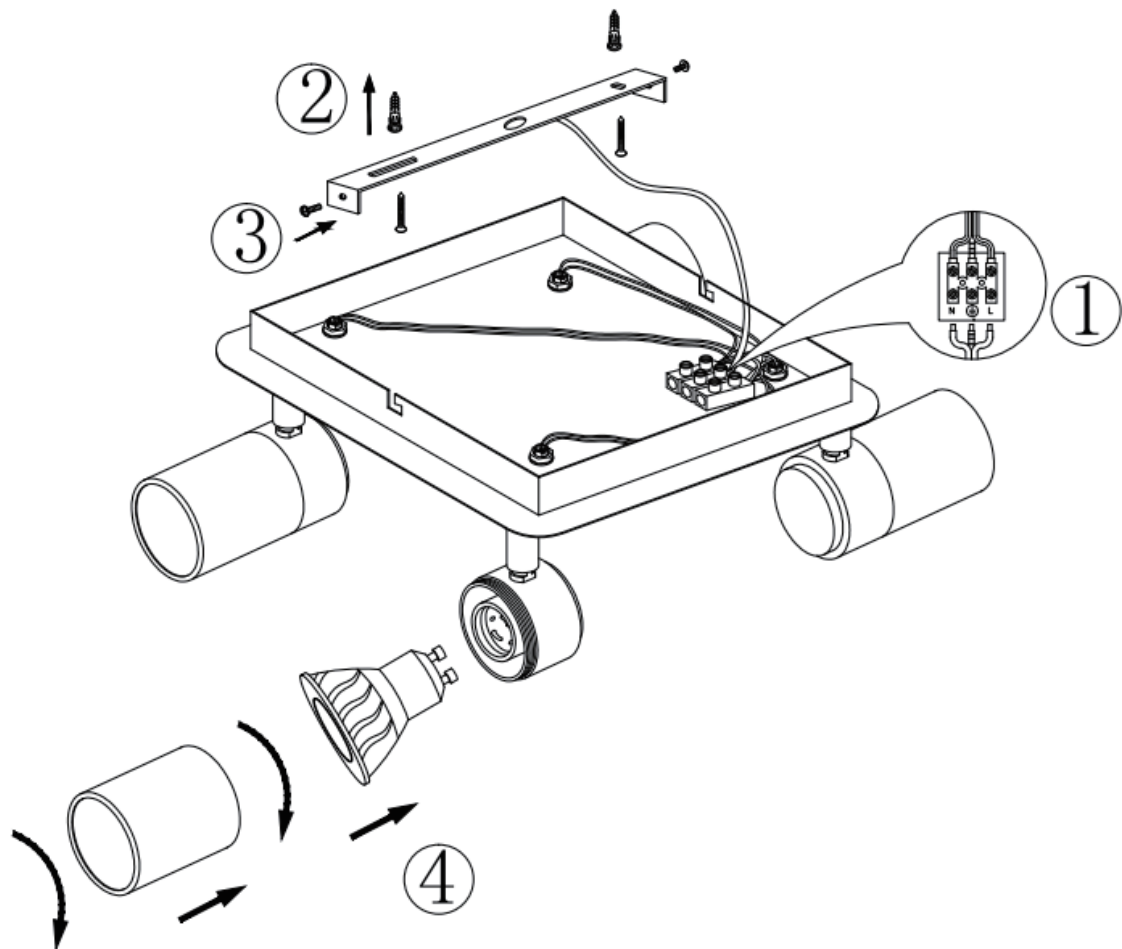

LUCIDE

Dit product bevat een lichtbron van energie-efficiëntieklasse A+

Ce produit contient une source lumineuse de classe énergétique A+

This product contains a light source of energy efficiency class A+

Dieses Produkt enthält eine Lichtquelle der Energieeffizienzklasse A+

Ten produkt zawiera źródło światła o klasie efektywności energetycznej A+