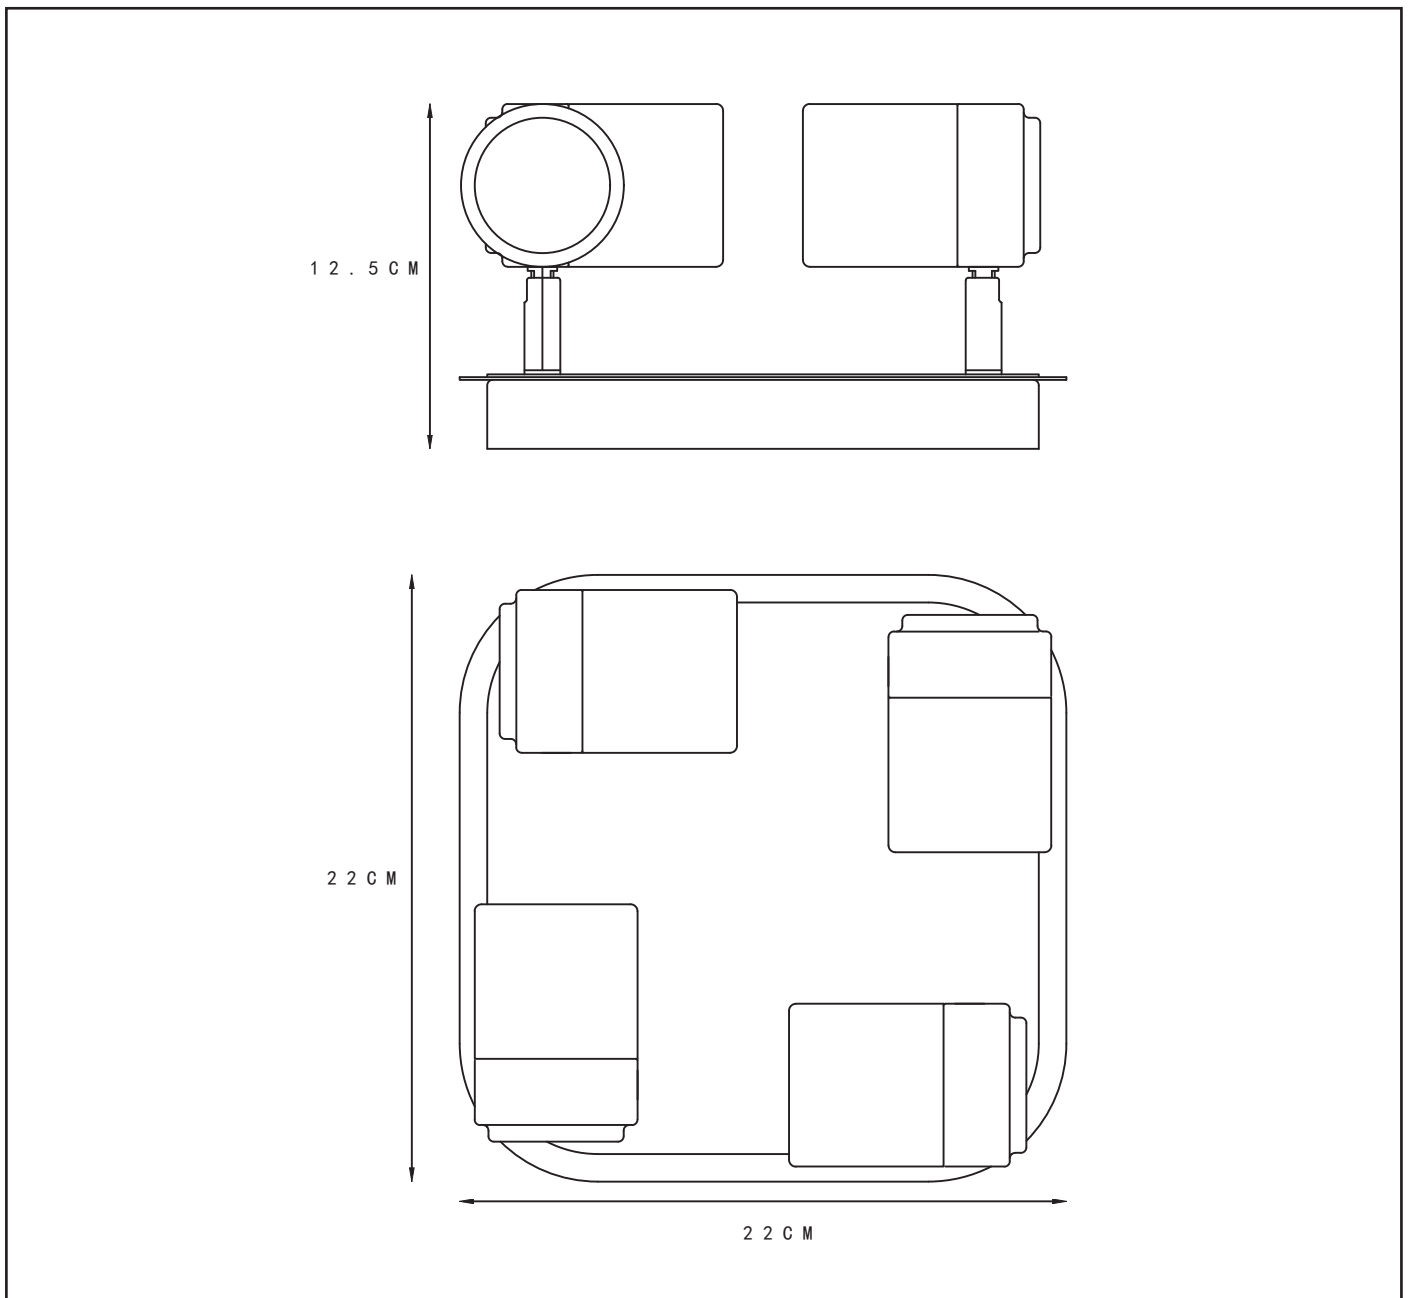

LUCIDE

RECOMMENDED LUCIDE LIGHT SOURCE

49006/05/36

Light source dimmable : Yes

Light source incl. : Yes

General

Dimensions LxWxH : 22 cm x 22 cm x 14.7 cm

Height minimum : 12.5 cm

Height maximum : 14.7 cm

Dimensions shade LxWxH : Ø 5.4cm x 8.4 cm

Main material : Iron/Aluminum

Ceiling rose material : -

Color : Satin Nickel

Style : Modern

Shape : Square

Weight : 1.6 kg

Bulb type & maximum wattage : 5W LED GU10

For more specifications of this product please visit

www.lucide.com

LUCIDE

LENNERT

Item number : 26957/20/12

EAN code : 5411212262622

For more specifications, dimensions please visit