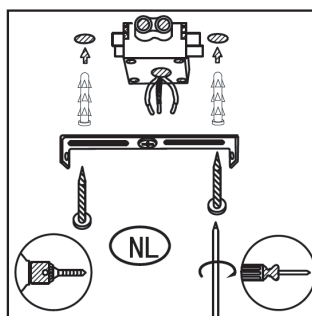

LUCIDE

Dit product bevat een lichtbron van energie-efficiëntieklasse A+

Ce produit contient une source lumineuse de classe énergétique A+

This product contains a light source of energy efficiency class A+

Dieses Produkt enthält eine Lichtquelle der Energieeffizienzklasse A+

Ten produkt zawiera źródło światła o klasie efektywności energetycznej A+