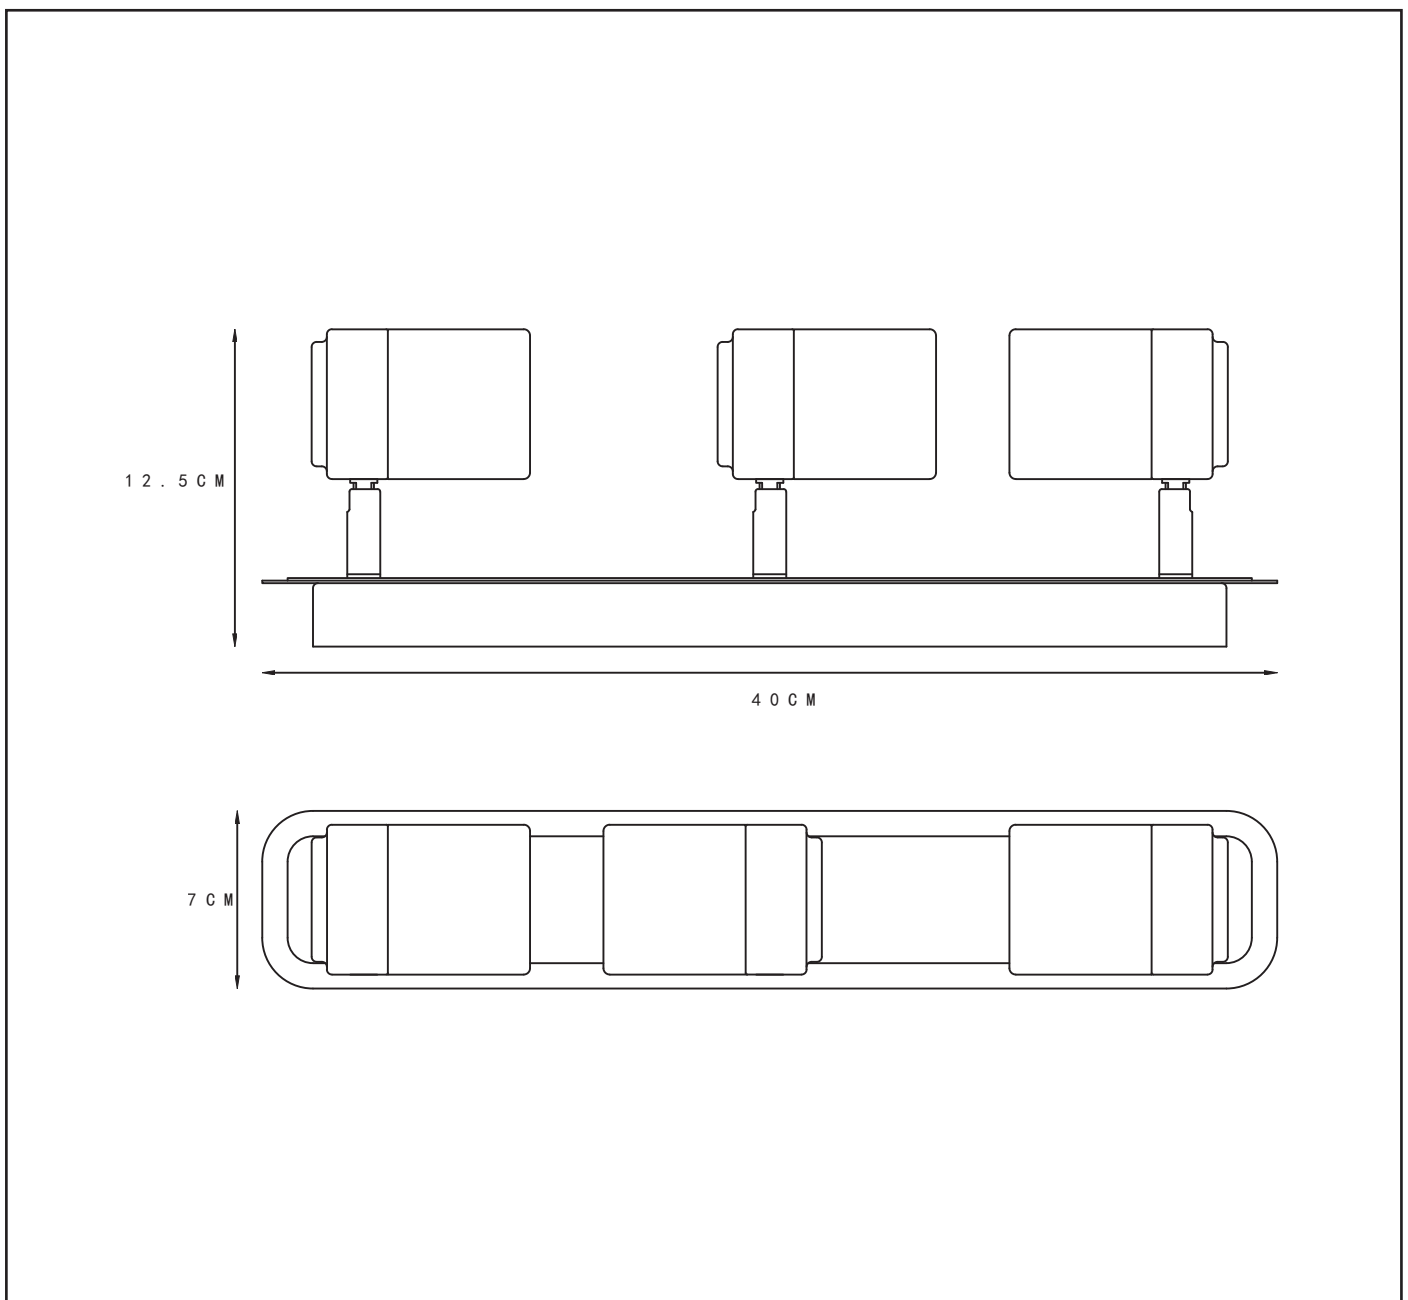

LUCIDE

**RECOMMENDED LUCIDE  
LIGHT SOURCE**

**49006/05/30**

Light source dimmable : Yes

Light source incl. : Yes

**General**

**Dimensions LxWxH :** 40 cm x 7 cm x 14.7 cm

**Height minimum :** 12.5 cm

**Height maximum :** 14.7 cm

**Dimensions shade LxWxH :** Ø 5.4cm x 8.4 cm

**Main material :** Iron/Aluminum

**Ceiling rose material :** -

**Color :** Matt Black

**Style :** Modern

**Shape :** Rectangular

**Weight :** 1.2 kg

# LENNERT

Item number : 26957/15/30

EAN code : 5411212262615

For more specifications, dimensions please visit

[www.lucide.com](http://www.lucide.com)