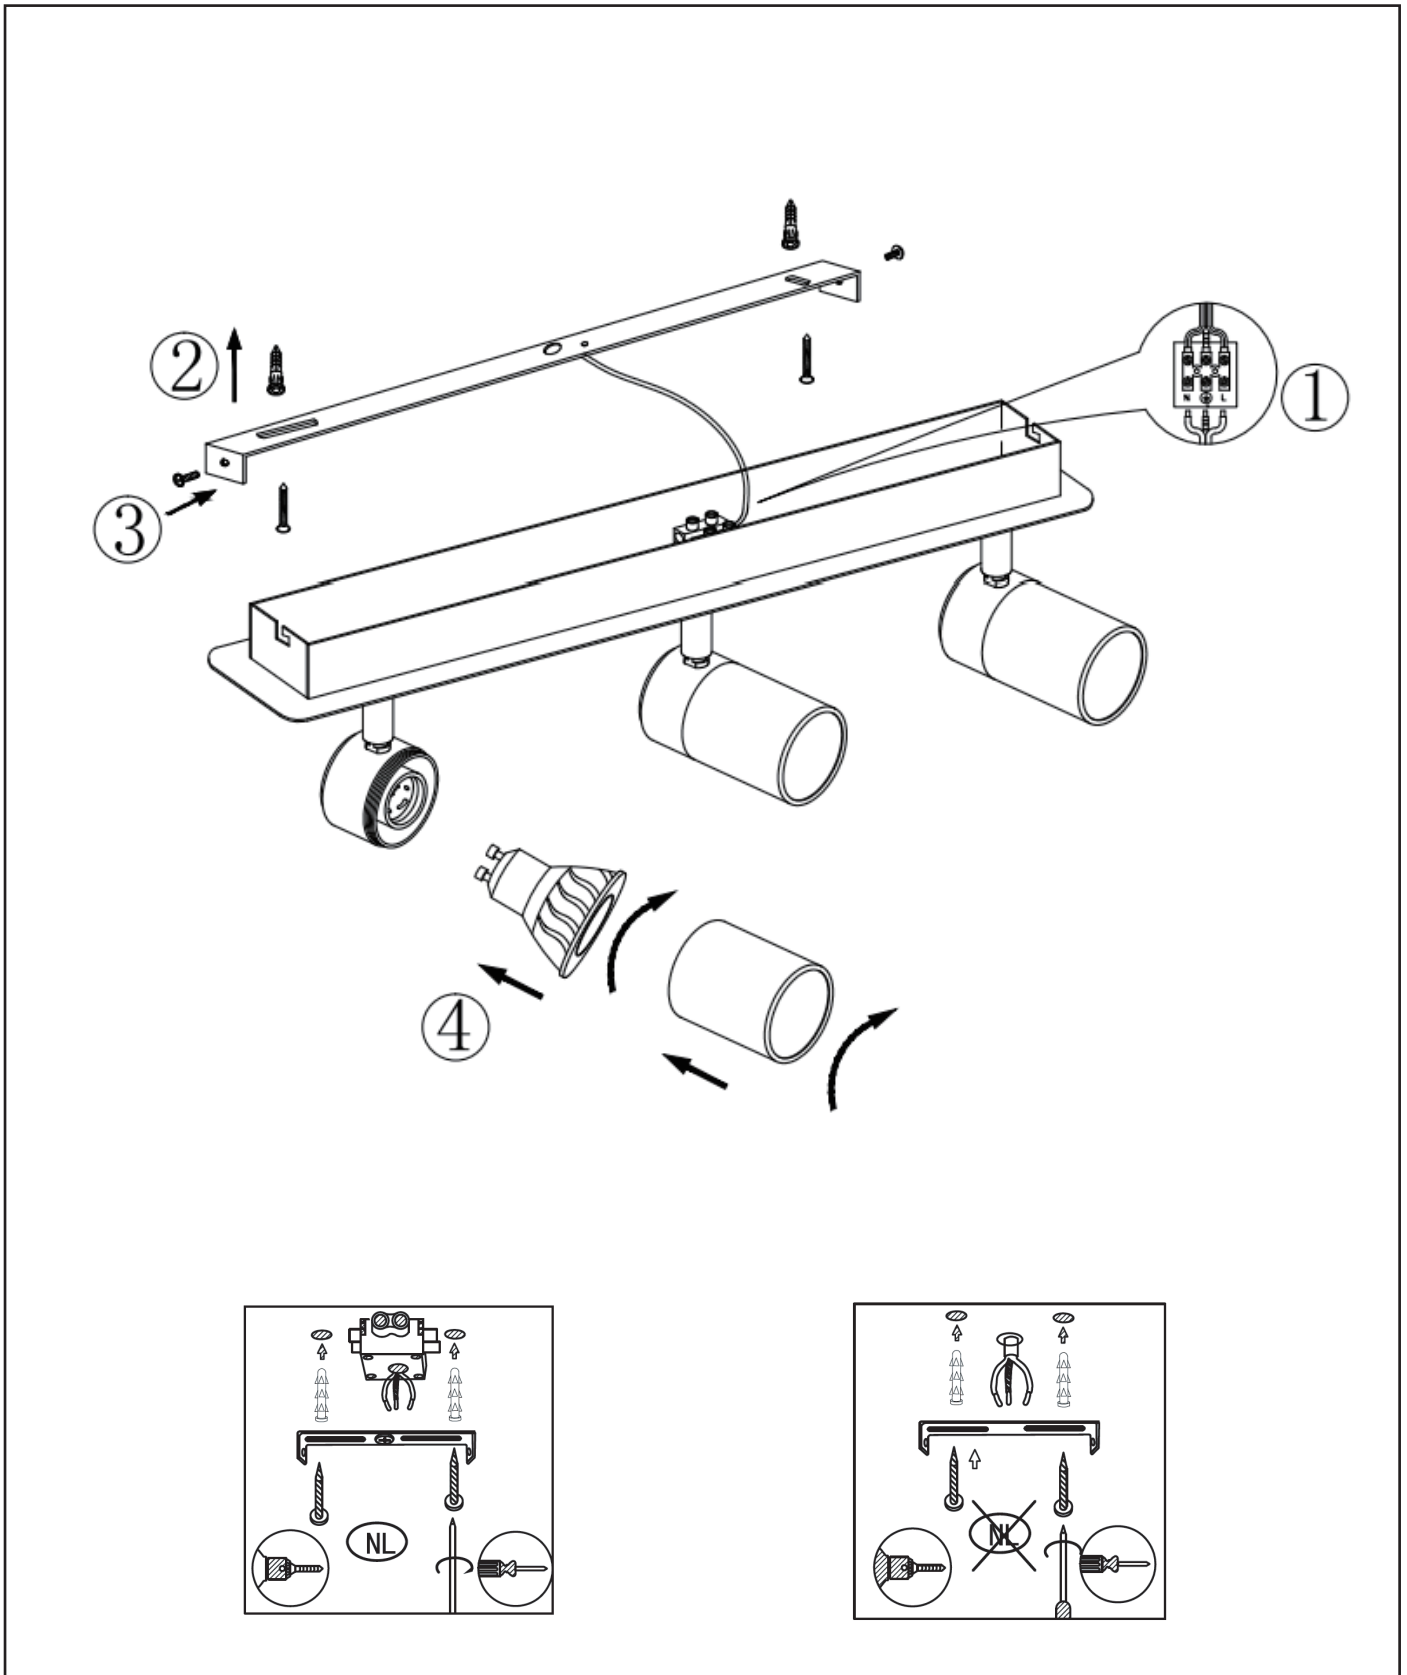

LUCIDE

Dit product bevat een lichtbron van energie-efficiëntieklasse A+
Ce produit contient une source lumineuse de classe énergétique A+
This product contains a light source of energy efficiency class A+
Dieses Produkt enthält eine Lichtquelle der Energieeffizienzklasse A+
Ten produkt zawiera źródło światła o klasie efektywności energetycznej A+