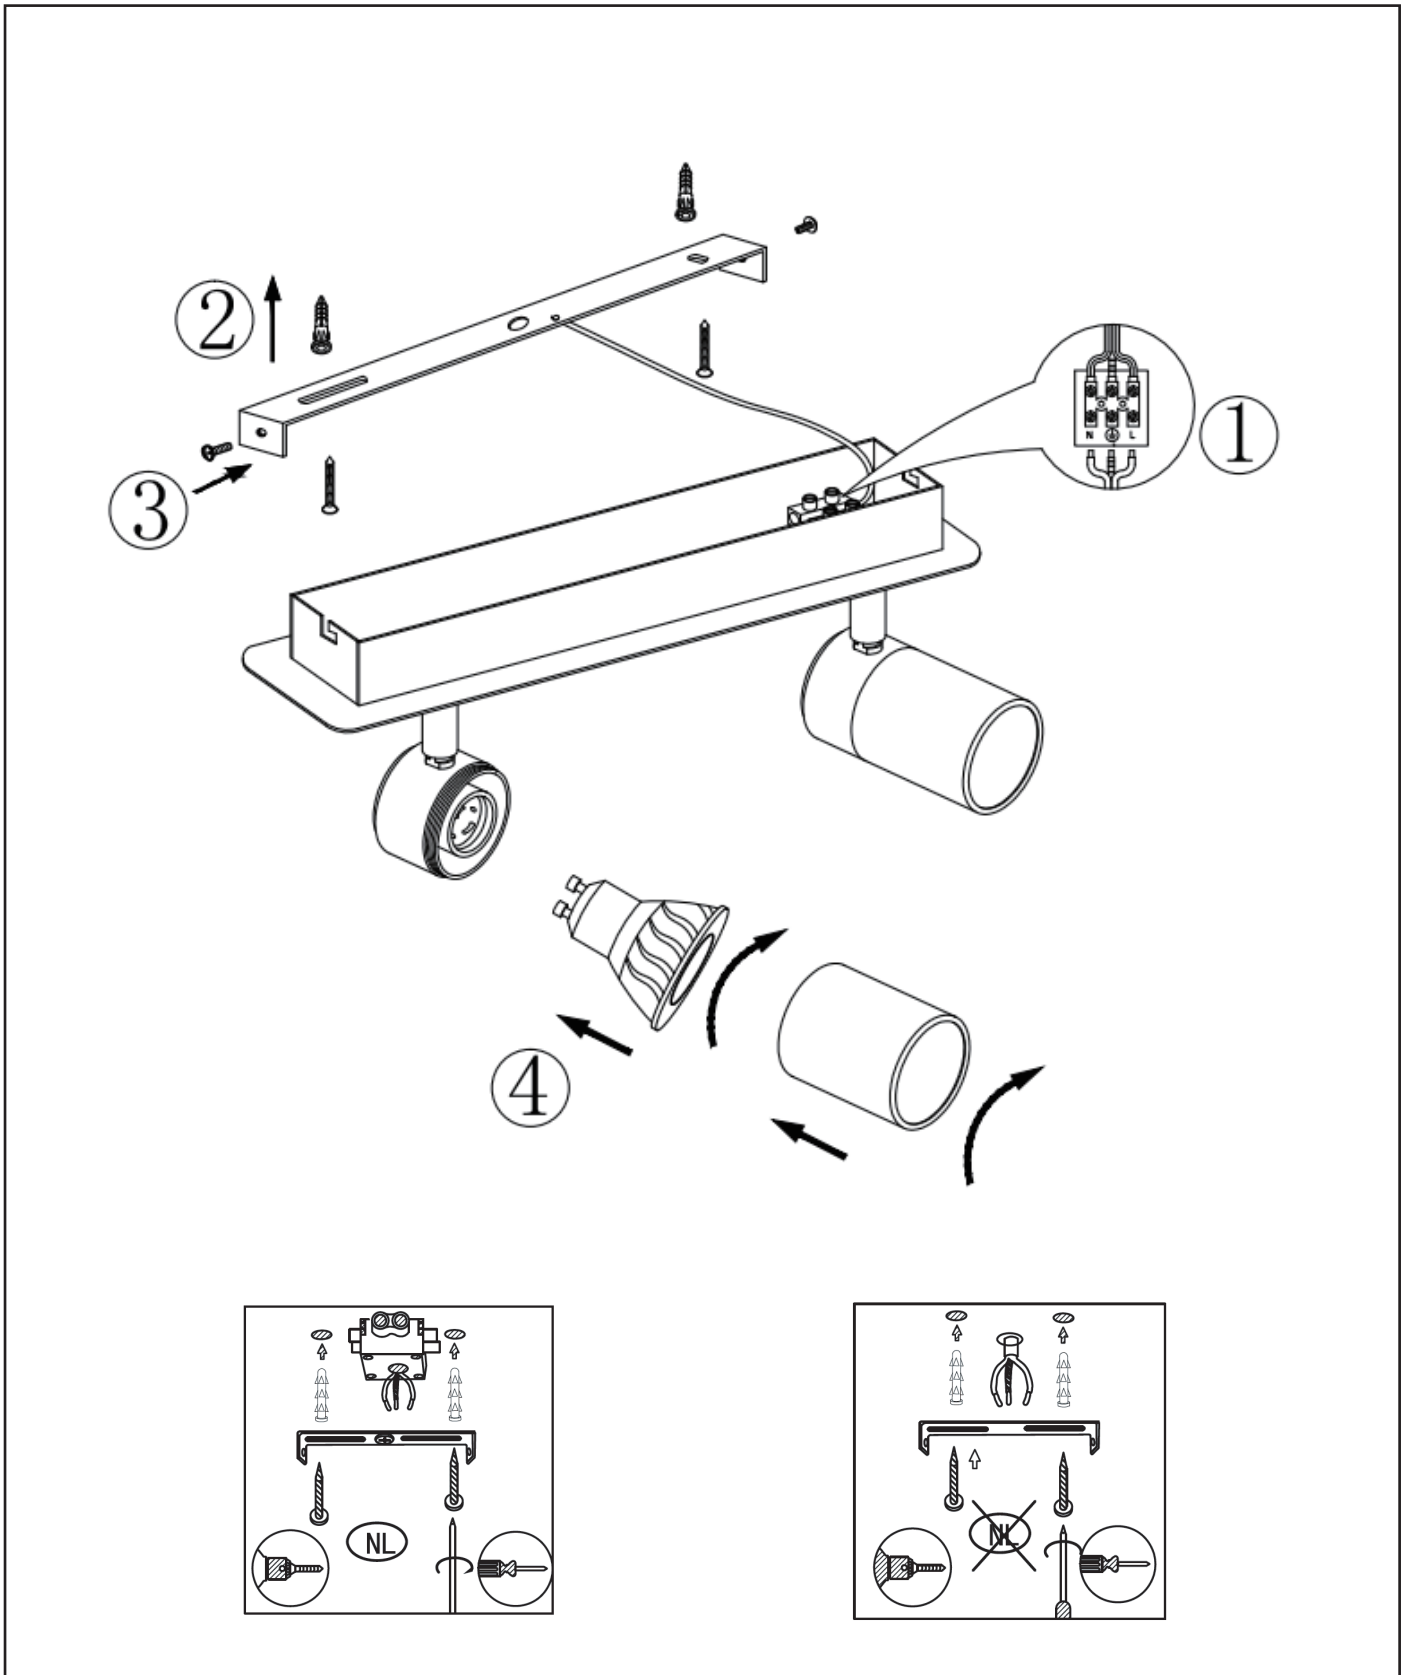

LUCIDE

Dit product bevat een lichtbron van energie-efficiëntieklasse A+
Ce produit contient une source lumineuse de classe énergétique A+
This product contains a light source of energy efficiency class A+
Dieses Produkt enthält eine Lichtquelle der Energieeffizienzklasse A+
Ten produkt zawiera źródło światła o klasie efektywności energetycznej A+