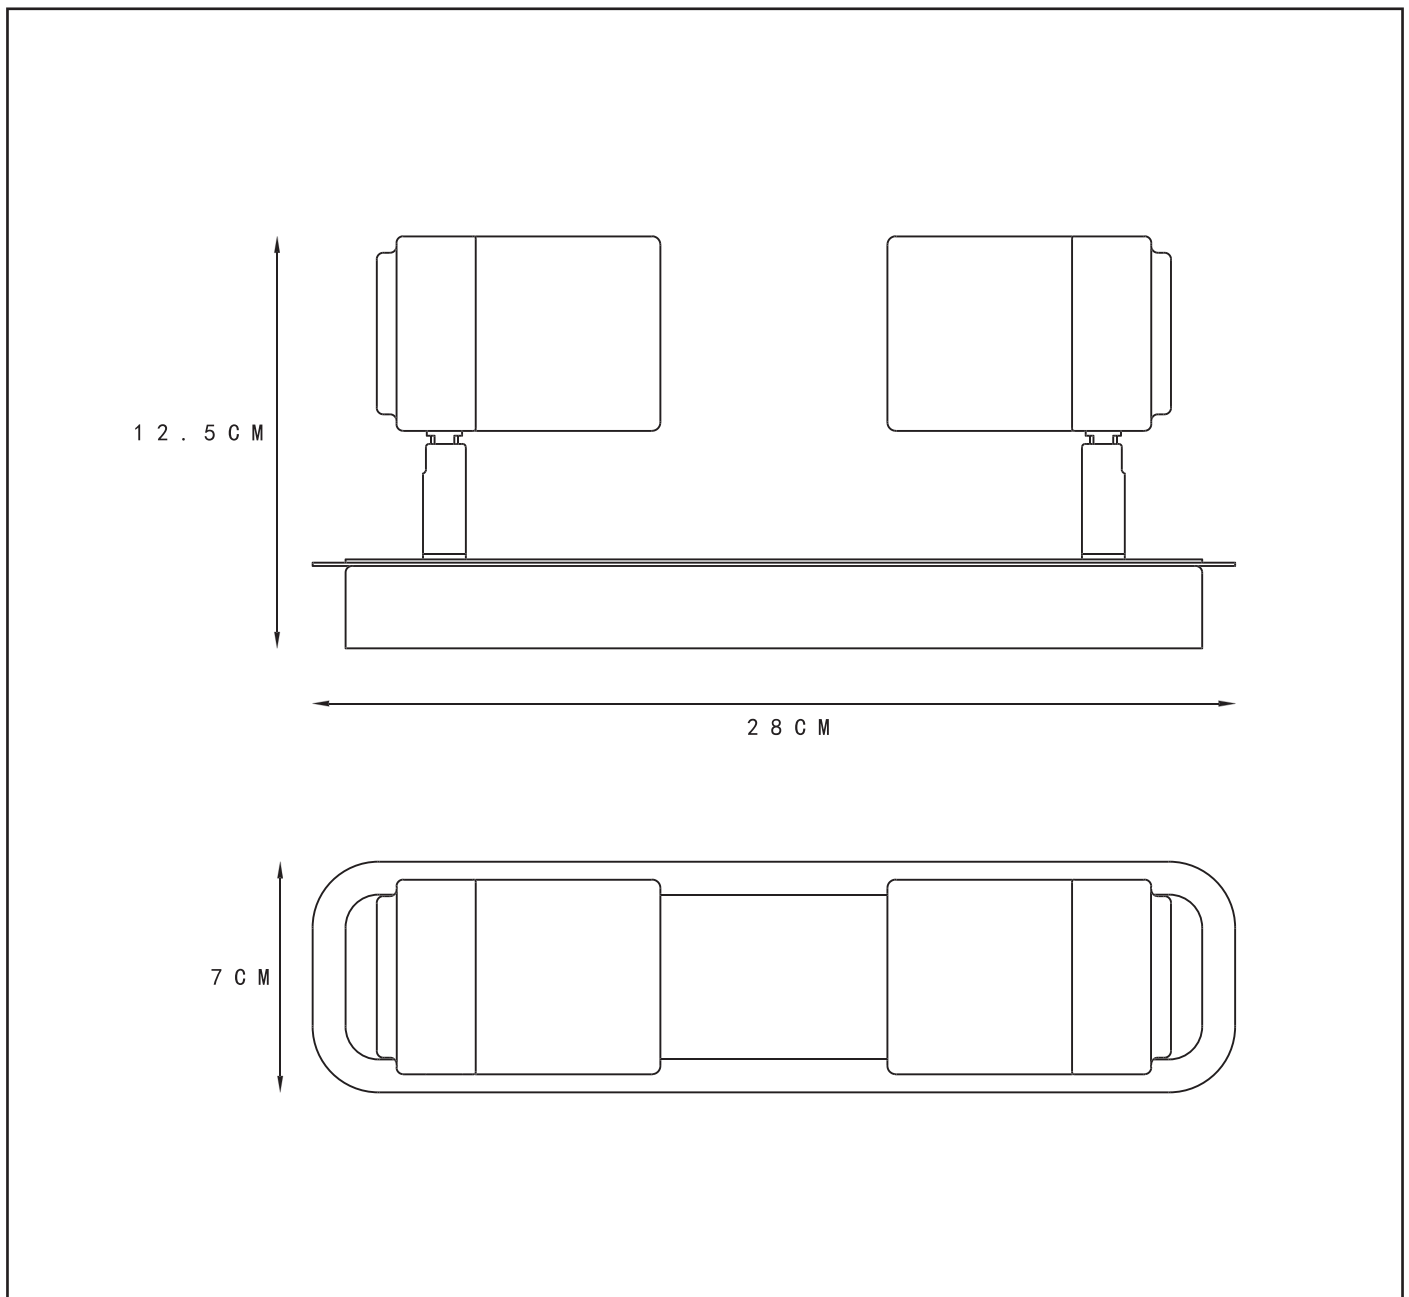

### General

**Dimensions LxWxH :** 28 cm x 7 cm x 14.7 cm  
**Heigth minimum :** 12.5 cm  
**Heigth maximum :** 14.7 cm  
**Dimensions shade LxWxH :** Ø 5.4cm x 8.4 cm  
**Main material :** Iron/Aluminum  
**Ceiling rose material :** -  
**Color :** Satin Nickel  
**Style :** Modern  
**Shape :** Rectangular  
**Weight :** 0.8 kg  
**Warranty :** 2 years

### Product specifications

**Dimmable :** Yes  
**Light direction :** Focus  
**Adjustable in heigth :** Not adjustable In Height (Before Installation)  
**Directional :** Yes  
**Cable :** No cable On Product  
**Cable length :** - cm  
**Sensor :** Without Sensor  
**Control :** Light Switch Control  
**IP-Class :** 20  
**Electric class :** 1  
**Light source including ?:** Yes  
**Lamp socket :** GU10  
**Light source number :** 2  
**Power requirements :** 220-240V~50Hz  
**Bulb type & maximum wattage :** 5W LED GU10

# LENNERT

Item number : 26957/10/12

EAN code : 5411212262585

For more specifications, dimensions please visit

[www.lucide.com](http://www.lucide.com)