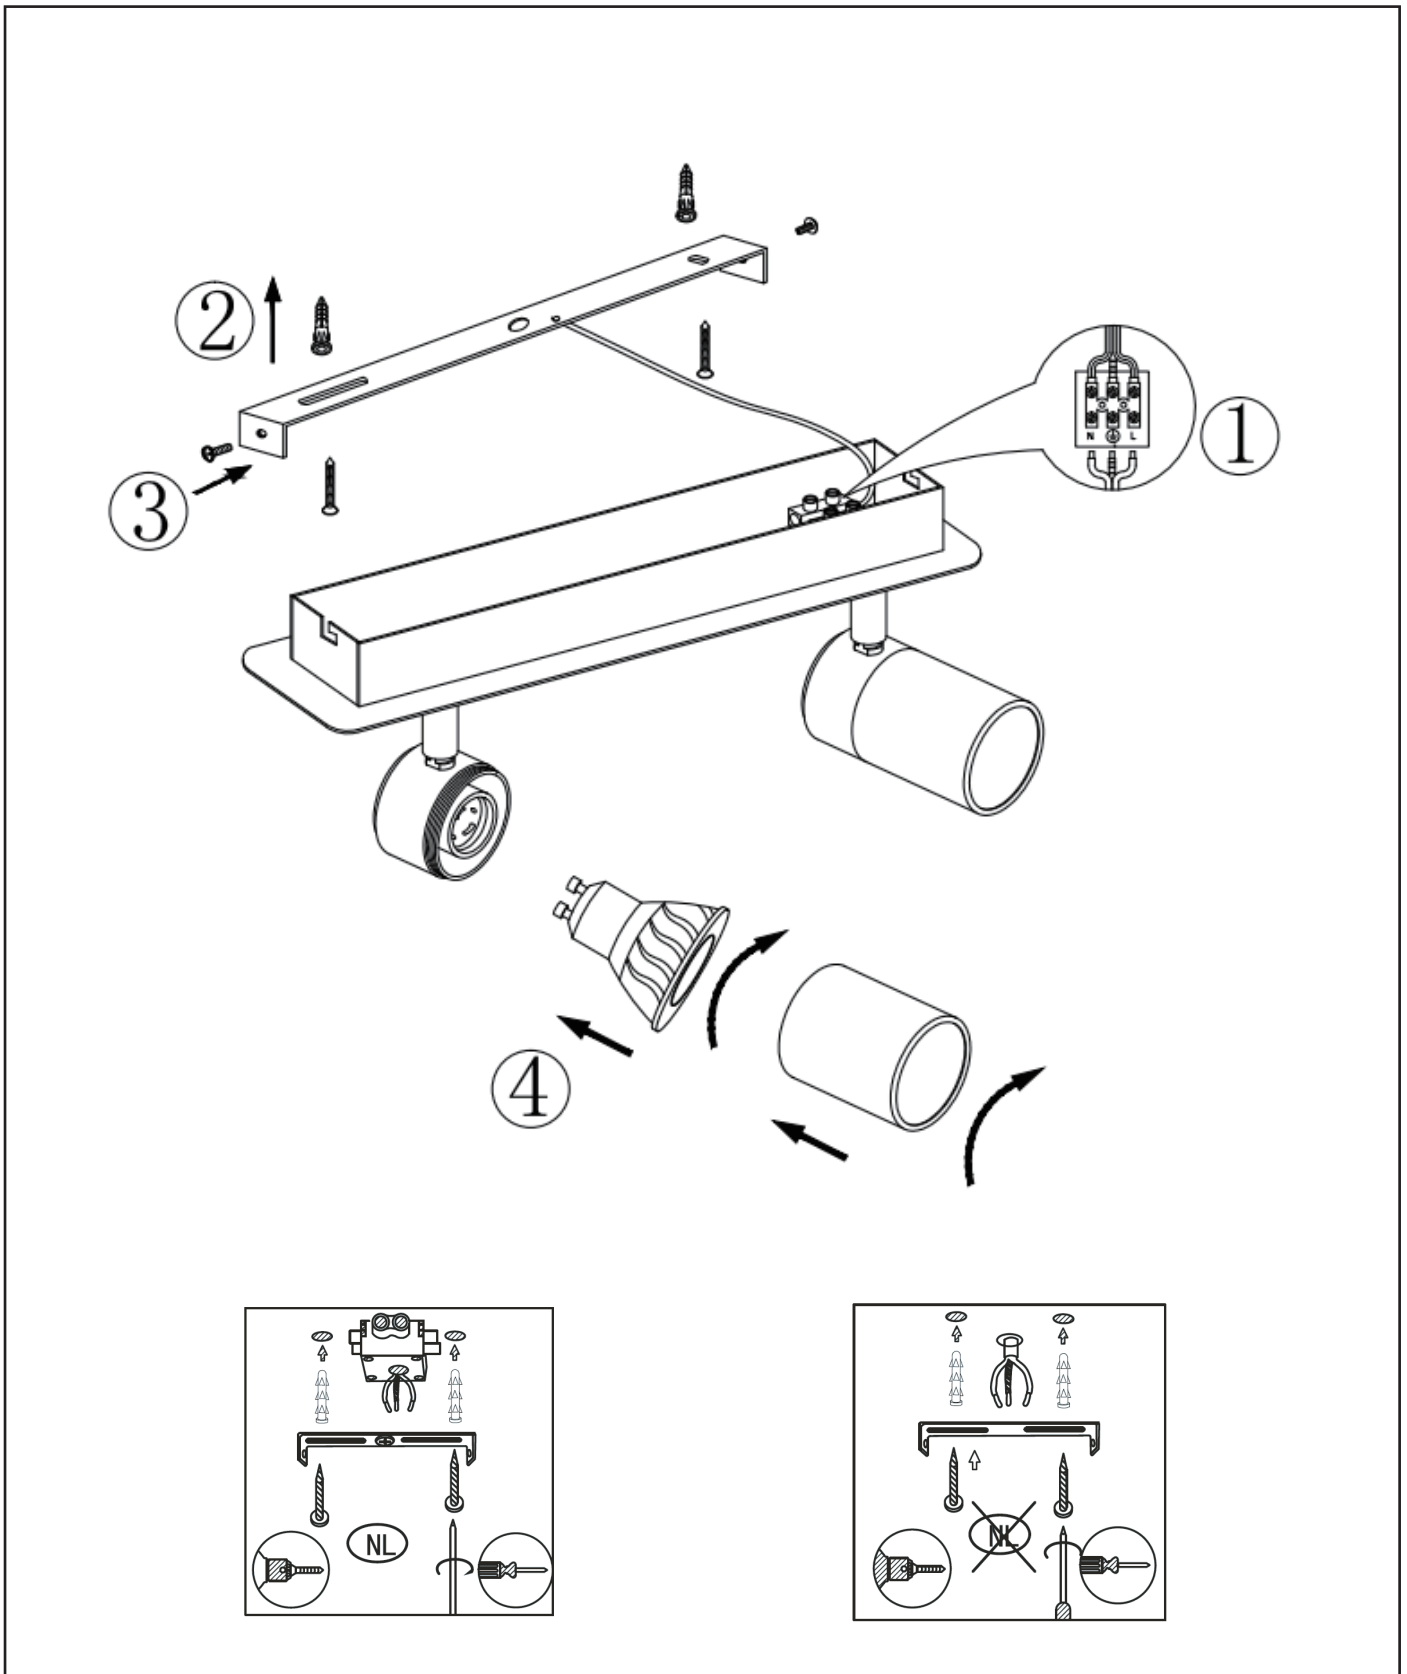

LUCIDE

Dit product bevat een lichtbron van energie-efficiëntieklasse A+
Ce produit contient une source lumineuse de classe énergétique A+
This product contains a light source of energy efficiency class A+
Dieses Produkt enthält eine Lichtquelle der Energieeffizienzklasse A+
Ten produkt zawiera ród o wiat a o klasie efektywno ci energetycznej A+