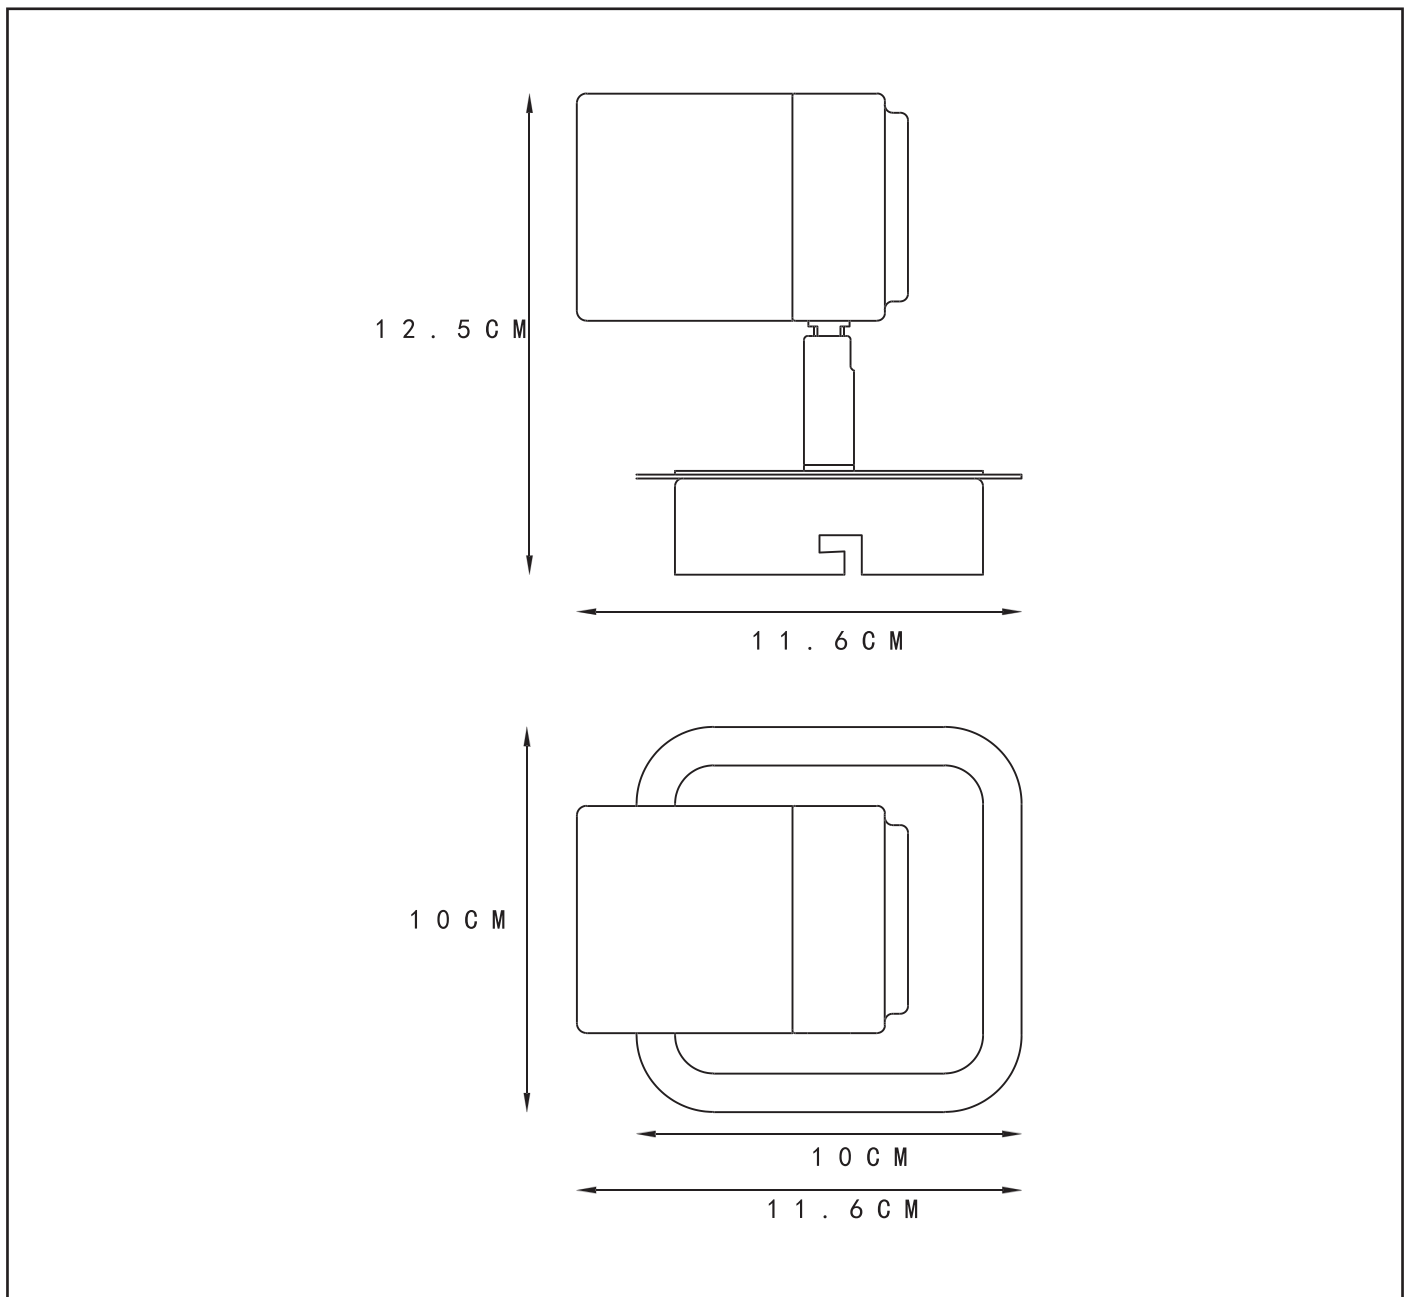

### General

**Dimensions LxWxH :** 11.6 cm x 10 cm x 14.7 cm

**Heigth minimum :** 12.5 cm

**Heigth maximum :** 14.7 cm

**Dimensions shade LxWxH :** Ø 5.4cm x 8.4 cm

**Main material :** Iron/Aluminum

**Ceiling rose material :** -

### Product specifications

**Dimmable :** Yes

**Light direction :** Focus

**Adjustable in heigth :** Not adjustable In  
Height (Before Installation)

**Directional :** Yes

**Cable :** No cable On Product

**Cable length :** - cm

**Bulb type & maximum wattage :** 5W LED GU10

For more specifications of this product please visit  
[www.lucide.com](http://www.lucide.com)

# LENNERT

Item number : 26957/05/30

EAN code : 5411212262578

For more specifications, dimensions please visit

[www.lucide.com](http://www.lucide.com)