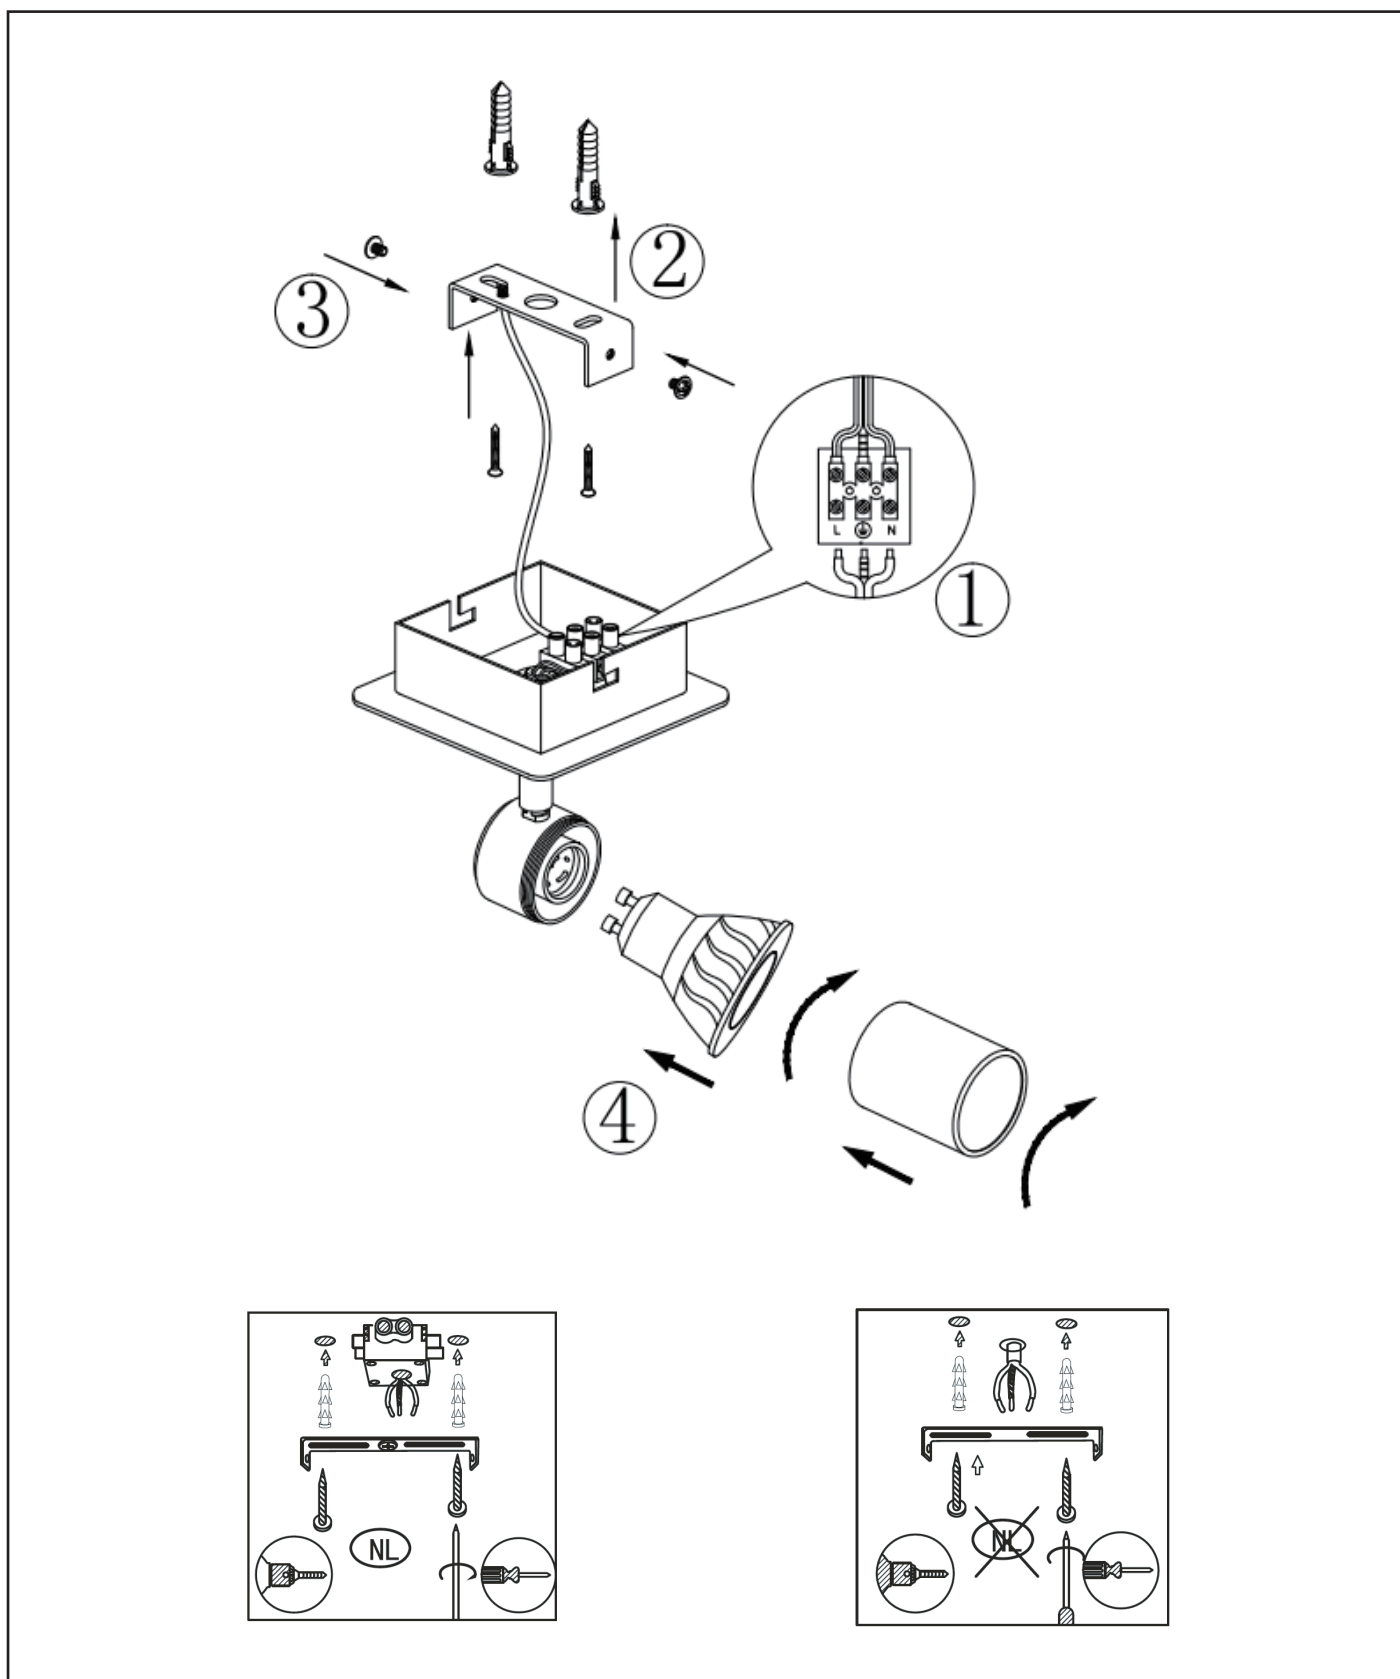

LUCIDE

Dit product bevat een lichtbron van energie-efficiëntieklasse A+
Ce produit contient une source lumineuse de classe énergétique A+
This product contains a light source of energy efficiency class A+
Dieses Produkt enthält eine Lichtquelle der Energieeffizienzklasse A+
Ten produkt zawiera ród o wiat a o klasie efektywno ci energetycznej A+