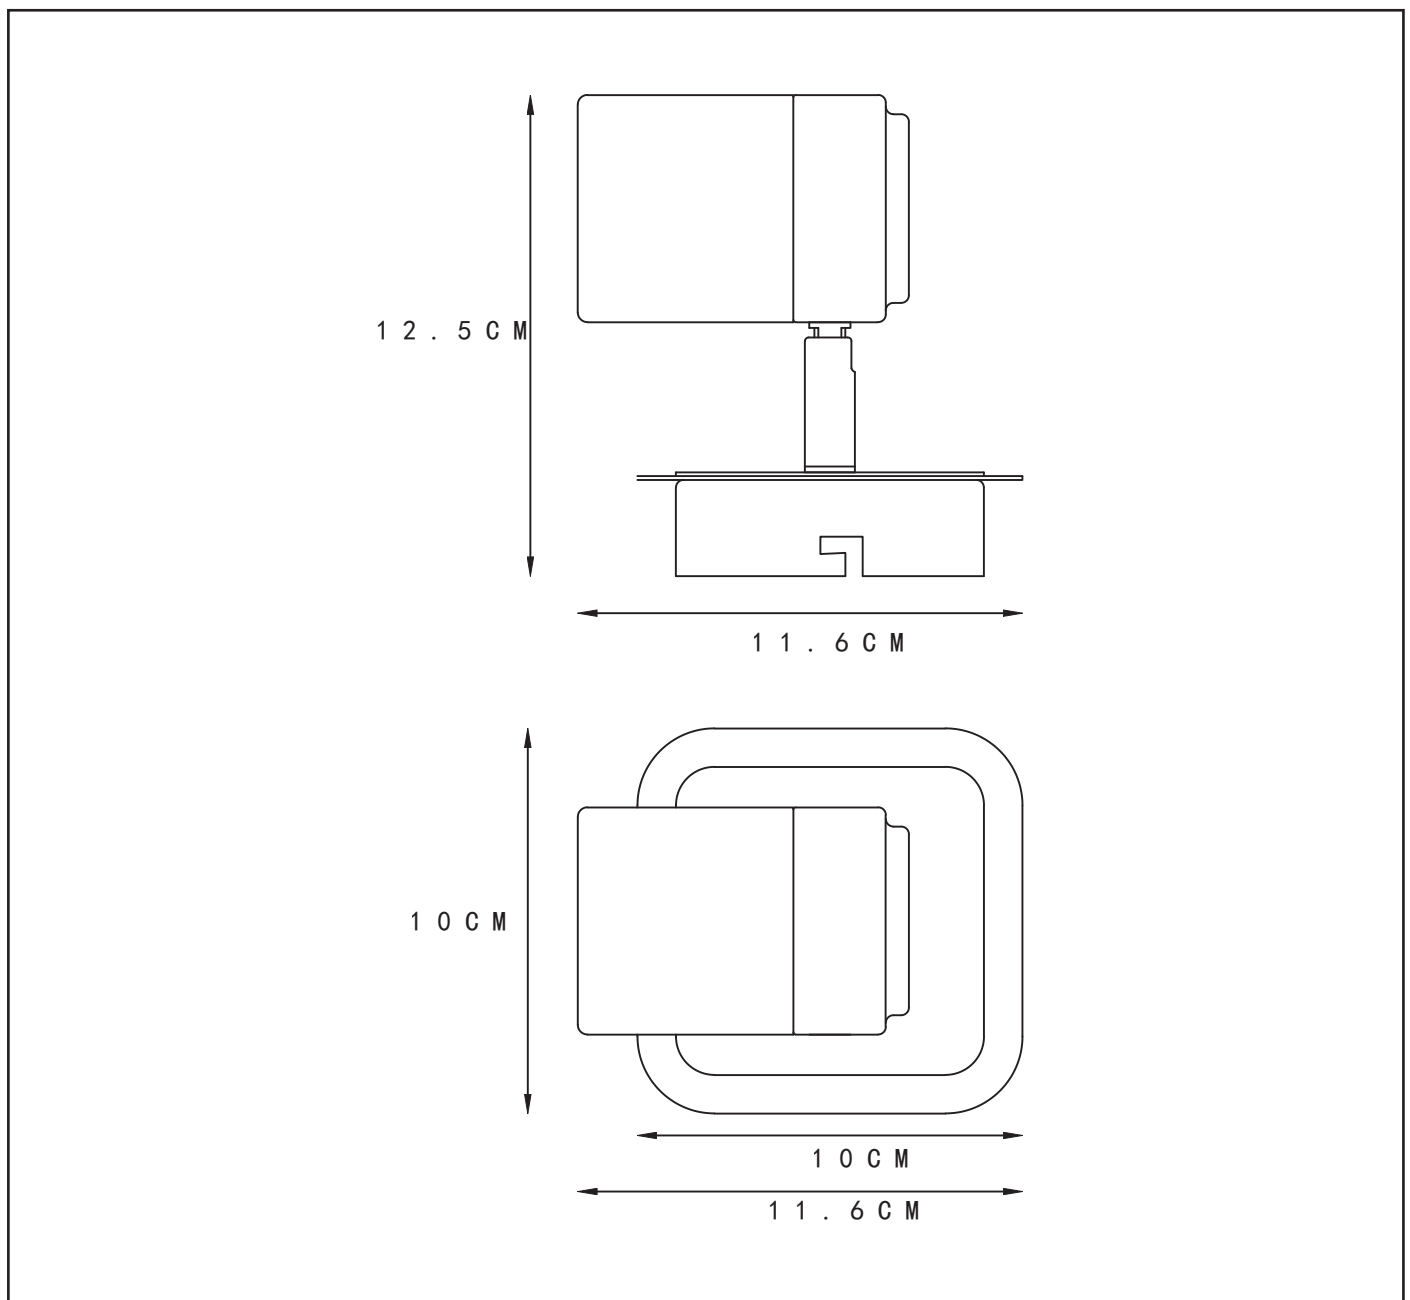

#### General

**Dimensions LxWxH :** 11.6 cm x 10 cm x 14.7 cm

**Heigth minimum :** 12.5 cm

**Heigth maximum :** 14.7 cm

**Dimensions shade LxWxH :** Ø 5.4cm x 8.4 cm

**Main material :** Iron/Aluminum

**Ceiling rose material :** -

#### Product specifications

**Dimmable :** Yes

**Light direction :** Focus

**Adjustable in heigth :** Not adjustable In  
Height (Before Installation)

**Directional :** Yes

**Cable :** No cable On Product

**Cable length :** - cm

**Bulb type & maximum wattage :** 5W LED GU10

For more specifications of this product please visit

**[www.lucide.com](http://www.lucide.com)**

LUCIDE

TECHNICAL DRAWING & DIMENSIONS

# LENNERT

Item number : 26957/05/12

EAN code : 5411212262561

For more specifications, dimensions please visit

[www.lucide.com](http://www.lucide.com)