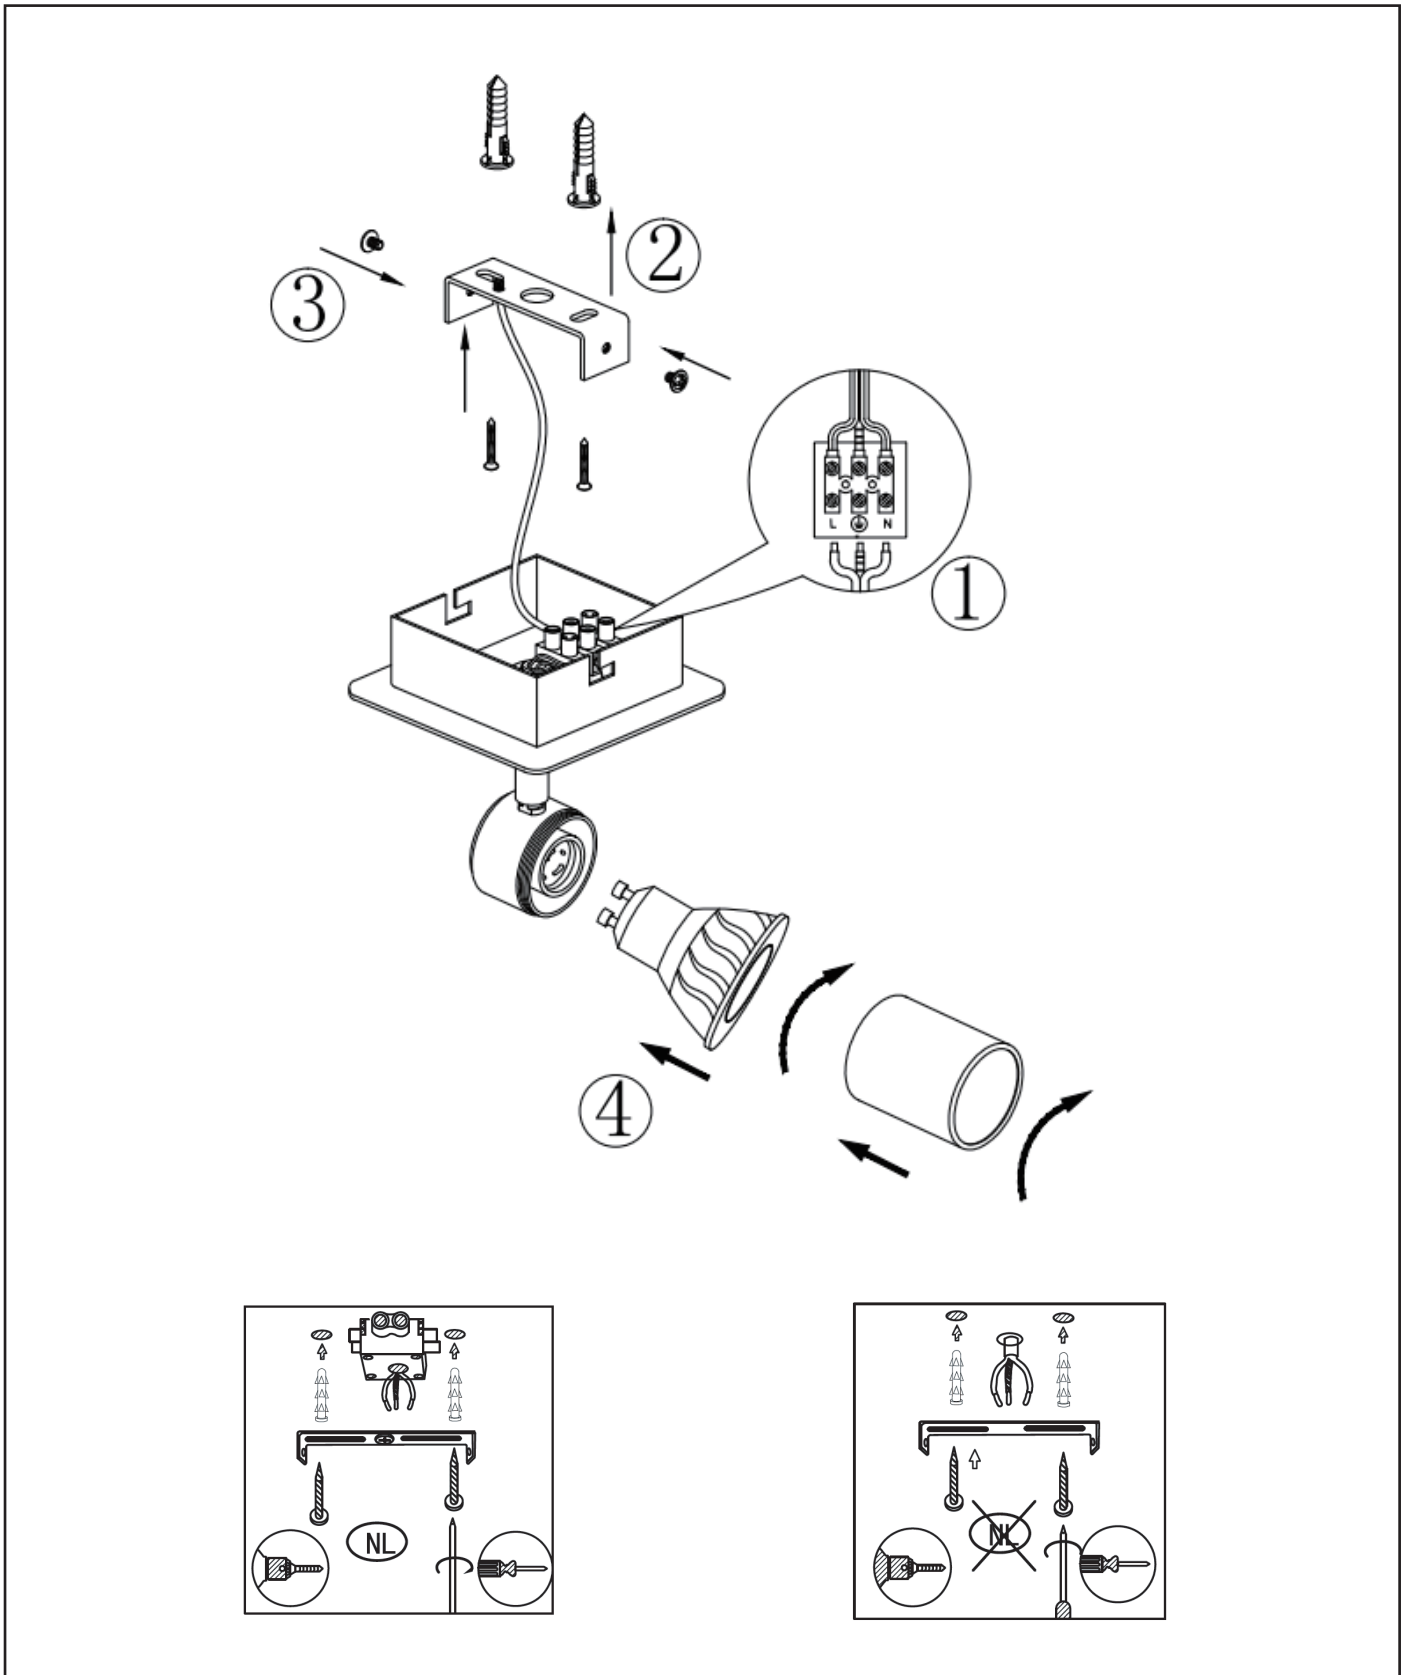

LUCIDE

Dit product bevat een lichtbron van energie-efficiëntieklasse A+
Ce produit contient une source lumineuse de classe énergétique A+
This product contains a light source of energy efficiency class A+
Dieses Produkt enthält eine Lichtquelle der Energieeffizienzklasse A+
Ten produkt zawiera źródło światła o klasie efektywności energetycznej A+