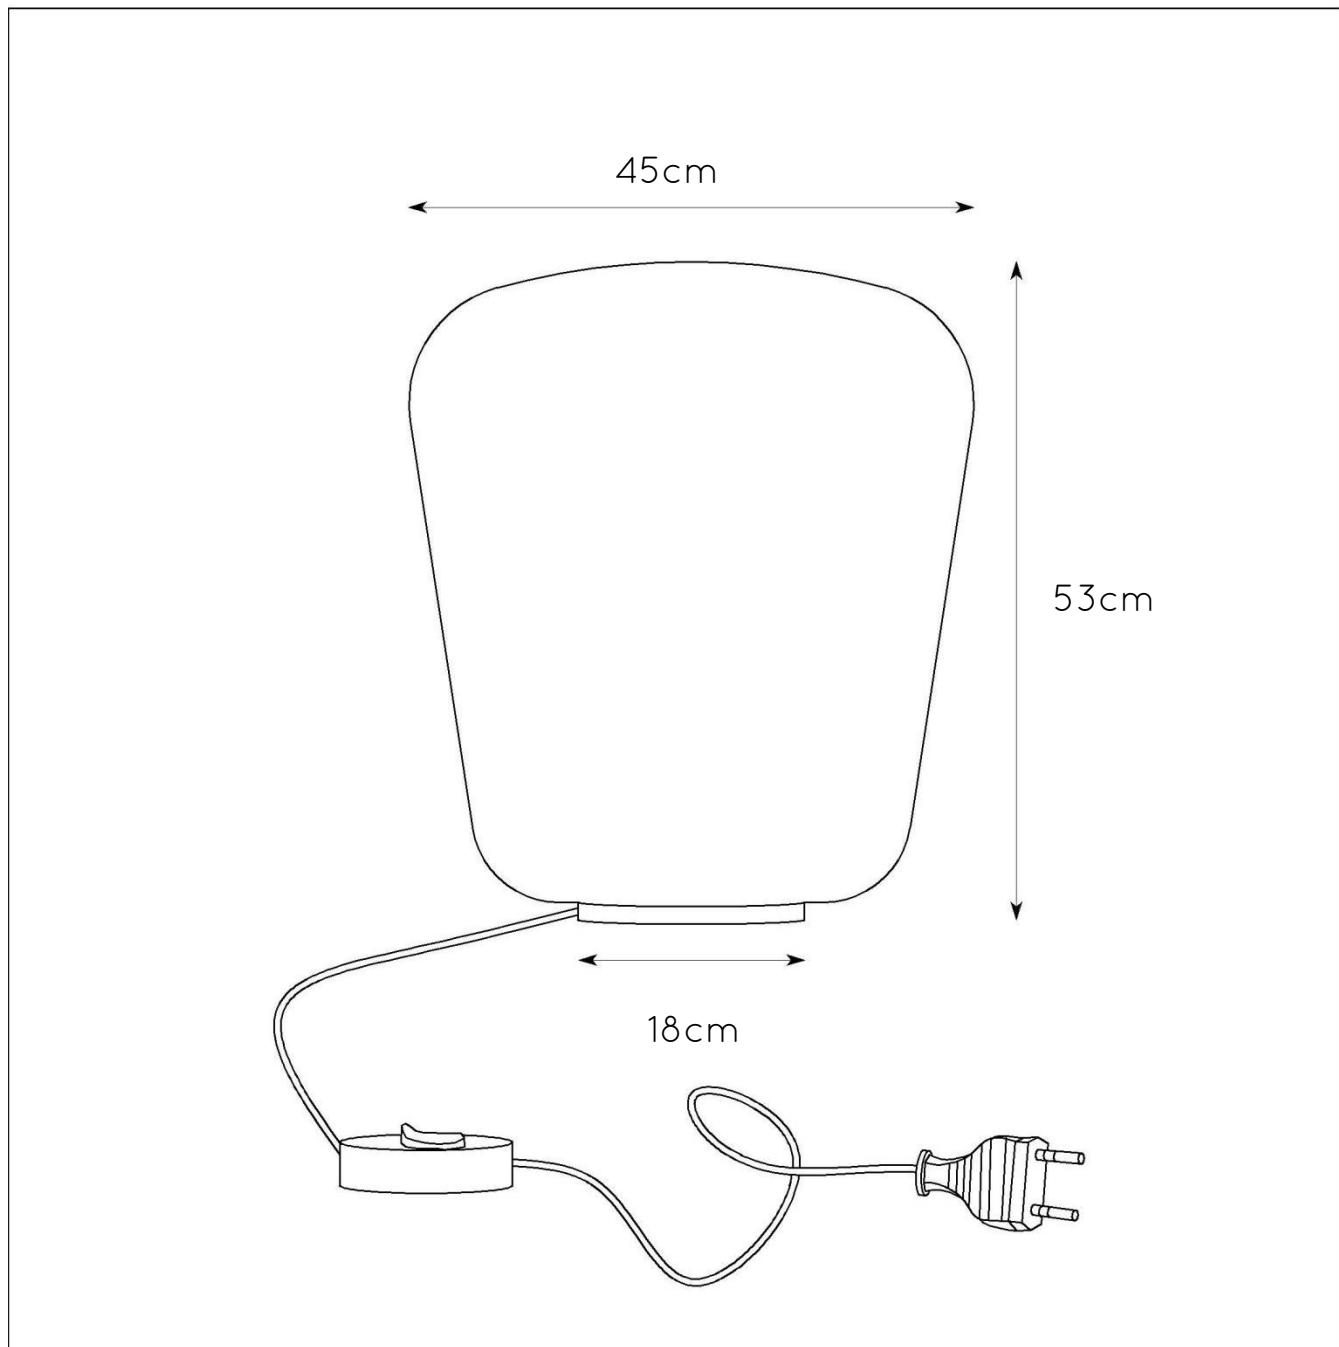

LUCIDE

TECHNICAL DRAWING & DIMENSIONS

GLORIO

Item number : 25501/45/65
EAN code : 5411212250865

For more specifications, dimensions please visit

www.lucide.com