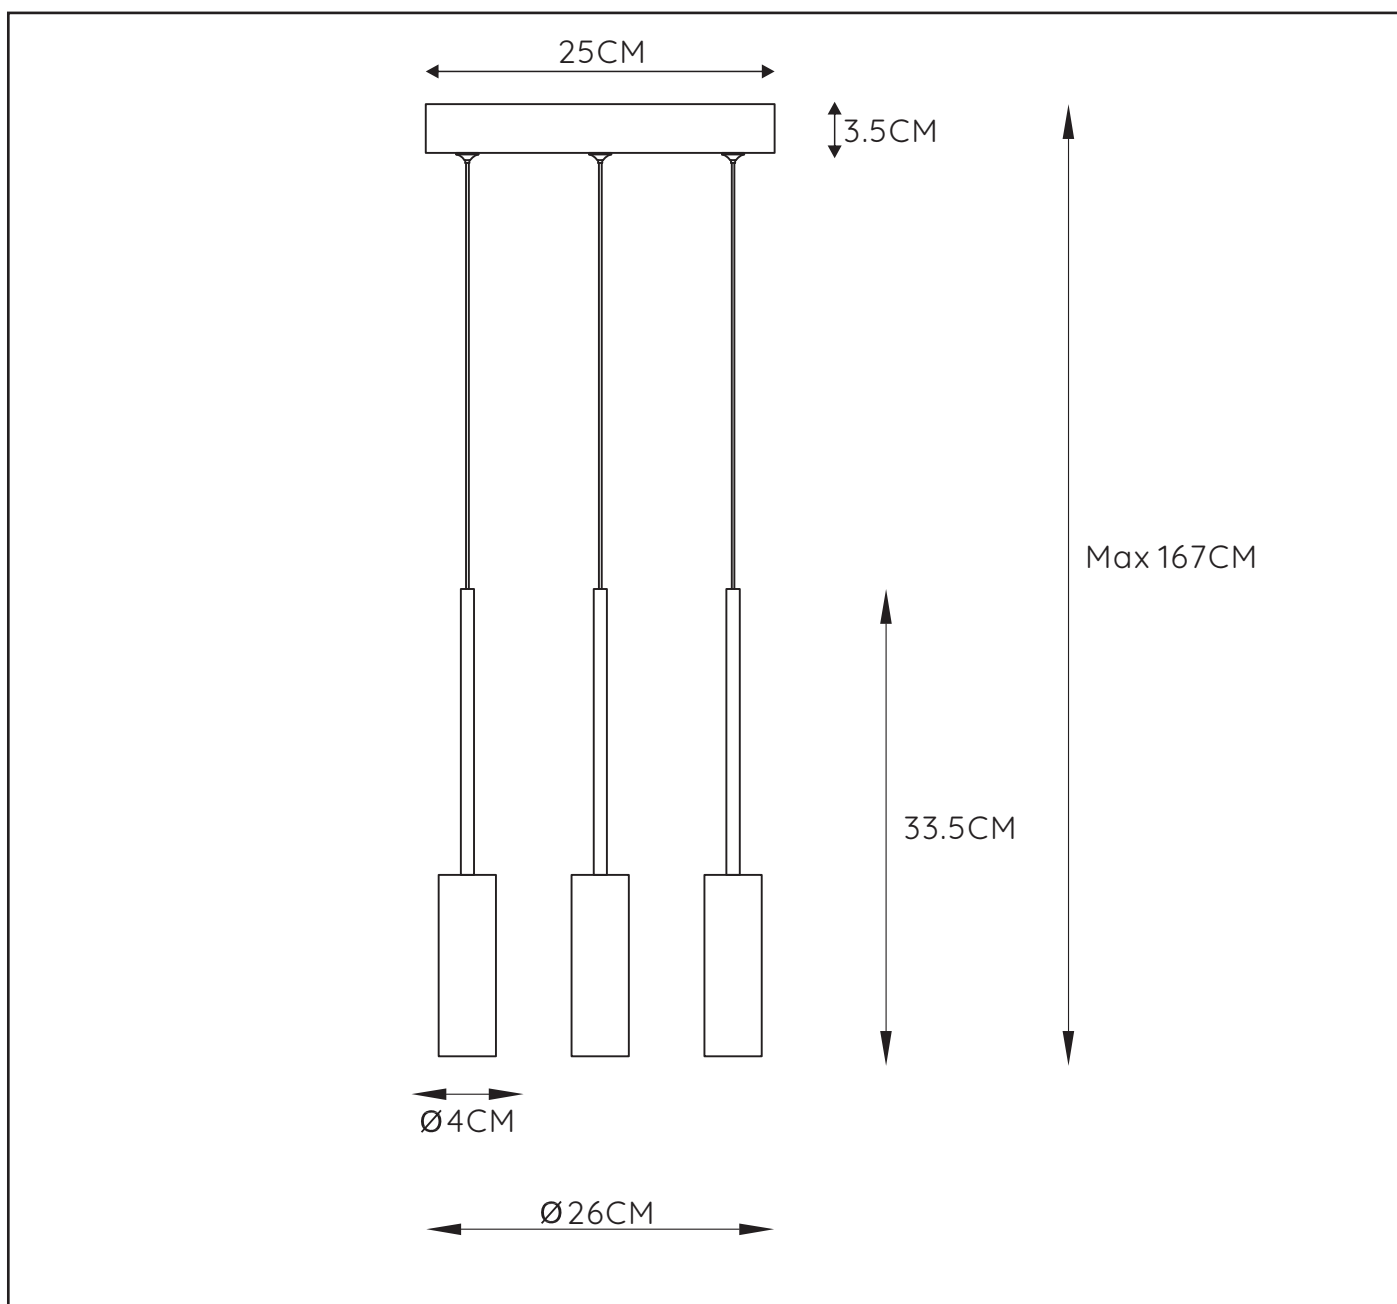

## General

**Dimensions LxWxH** : 26 cm x 26 cm x 167 cm  
**Height minimum** : 37cm  
**Height maximum** : 167 cm  
**Dimensions shade LxWxH** : 4 cm x 4 cm x 33.5 cm  
**Main material** : Metal  
**Ceiling rose material** : Metal  
**Color** : Sanded Black  
**Style** : Modern  
**Shape** : Tubule  
**Weight** : 1.8 kg  
**Warranty** : 3 years

## Product specifications

**Dimmable** : NO  
**Light direction** : Around (Diffuse)  
**Adjustable in height** : Adjustable In Height (Before Installation)  
**Directional** : Yes, Downwards  
**Cable** : Yes, Cable On Product  
**Cable length** : 130 cm  
**Sensor** : Without Sensor  
**Control** : Light Switch Control  
**IP-Class** : 20  
**Electric class** : 2  
**Light source including** : Yes  
**Lamp socket** : LED  
**Light source number** : 3  
**Power requirements** : 220-240V~50Hz  
**Bulb type & maximum wattage** : LED max.21W

# TUBULE

Item number : 24401/21/30

EAN code : 5411212241863

For more specifications, dimensions please visit

[www.lucide.com](http://www.lucide.com)