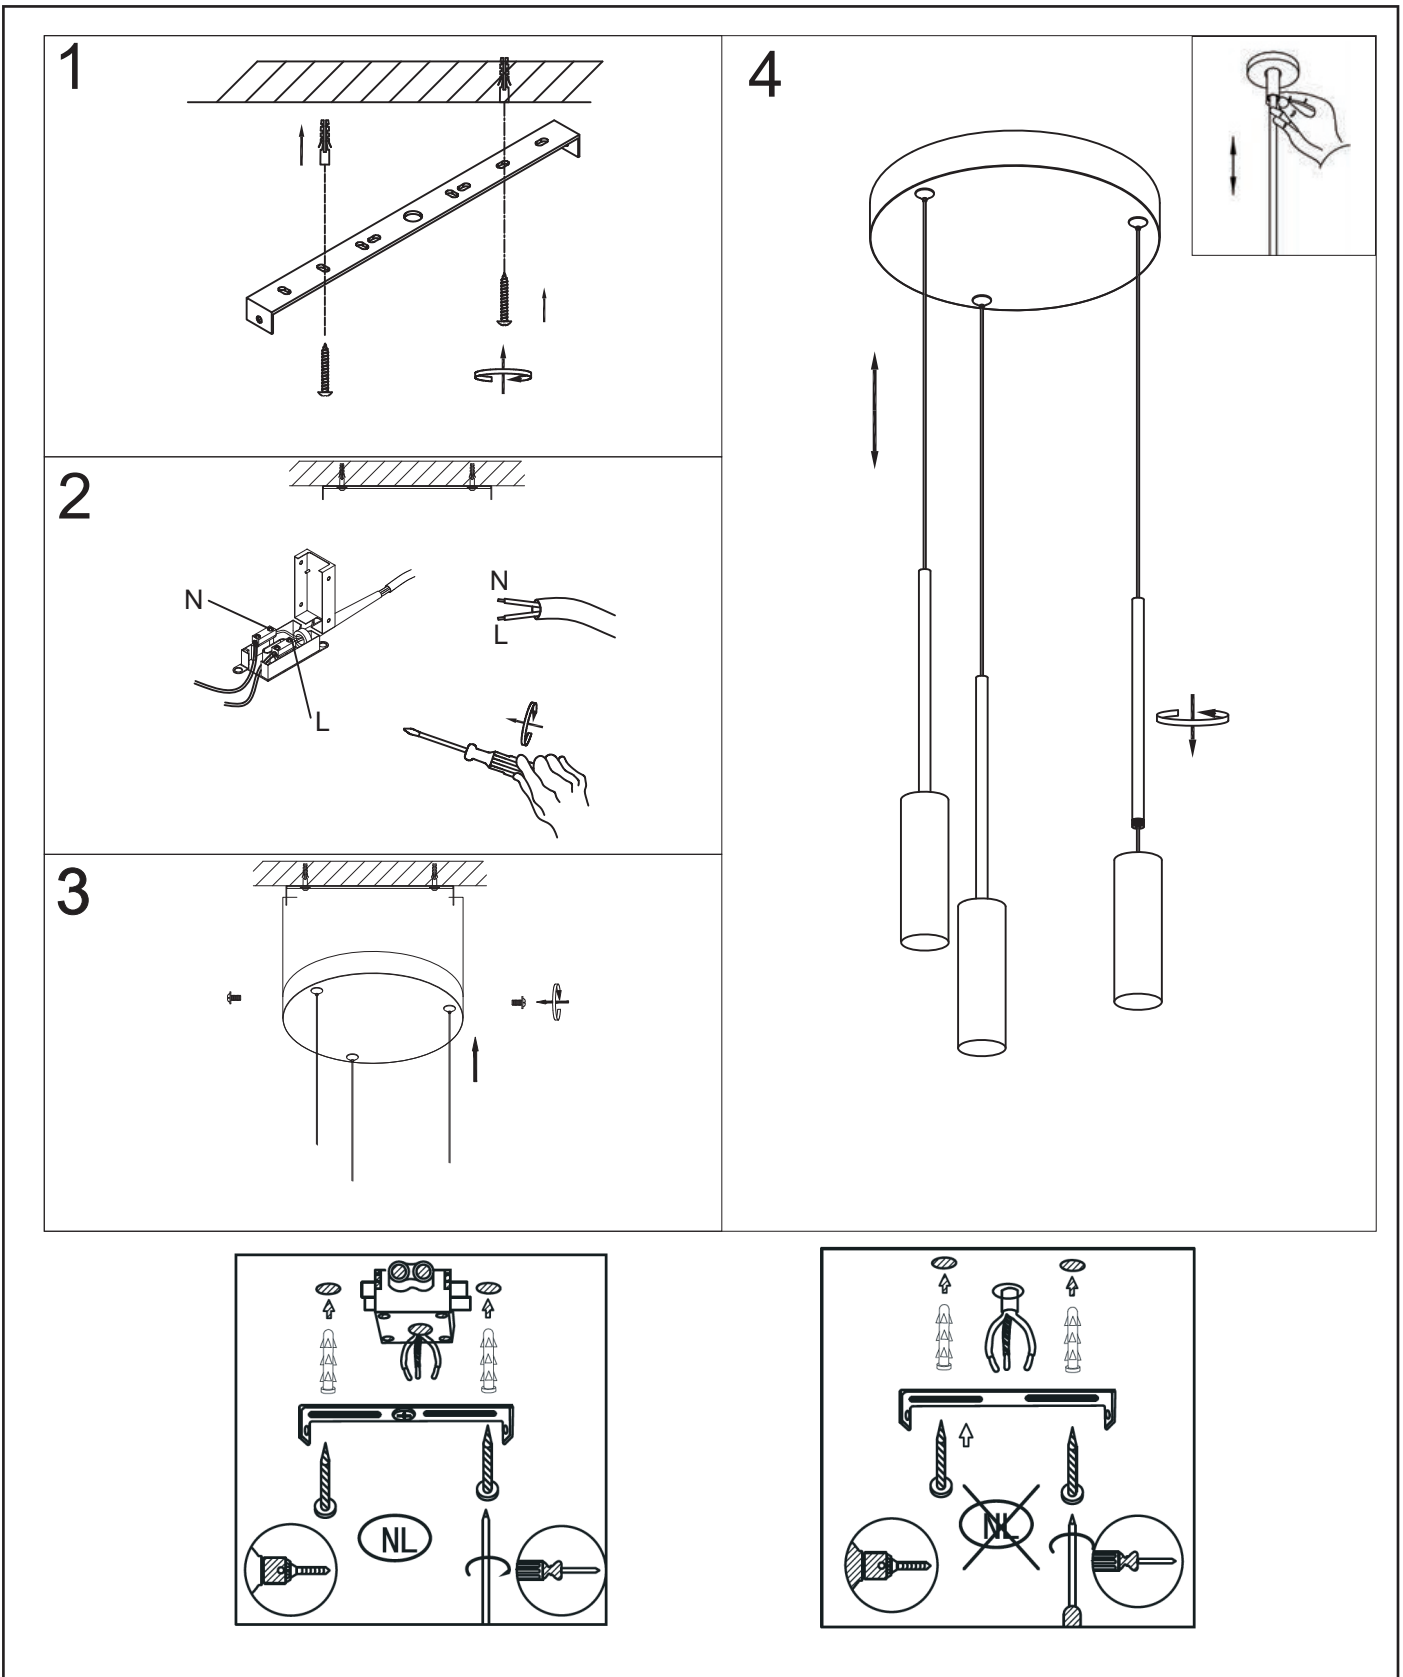

LUCIDE

Dit product bevat een lichtbron van energie-efficiëntieklasse G
Ce produit contient une source lumineuse de classe énergétique G
This product contains a light source of energy efficiency class G
Dieses Produkt enthält eine Lichtquelle der Energieeffizienzklasse G
Ten produkt zawiera źródło światła o klasie efektywności energetycznej G