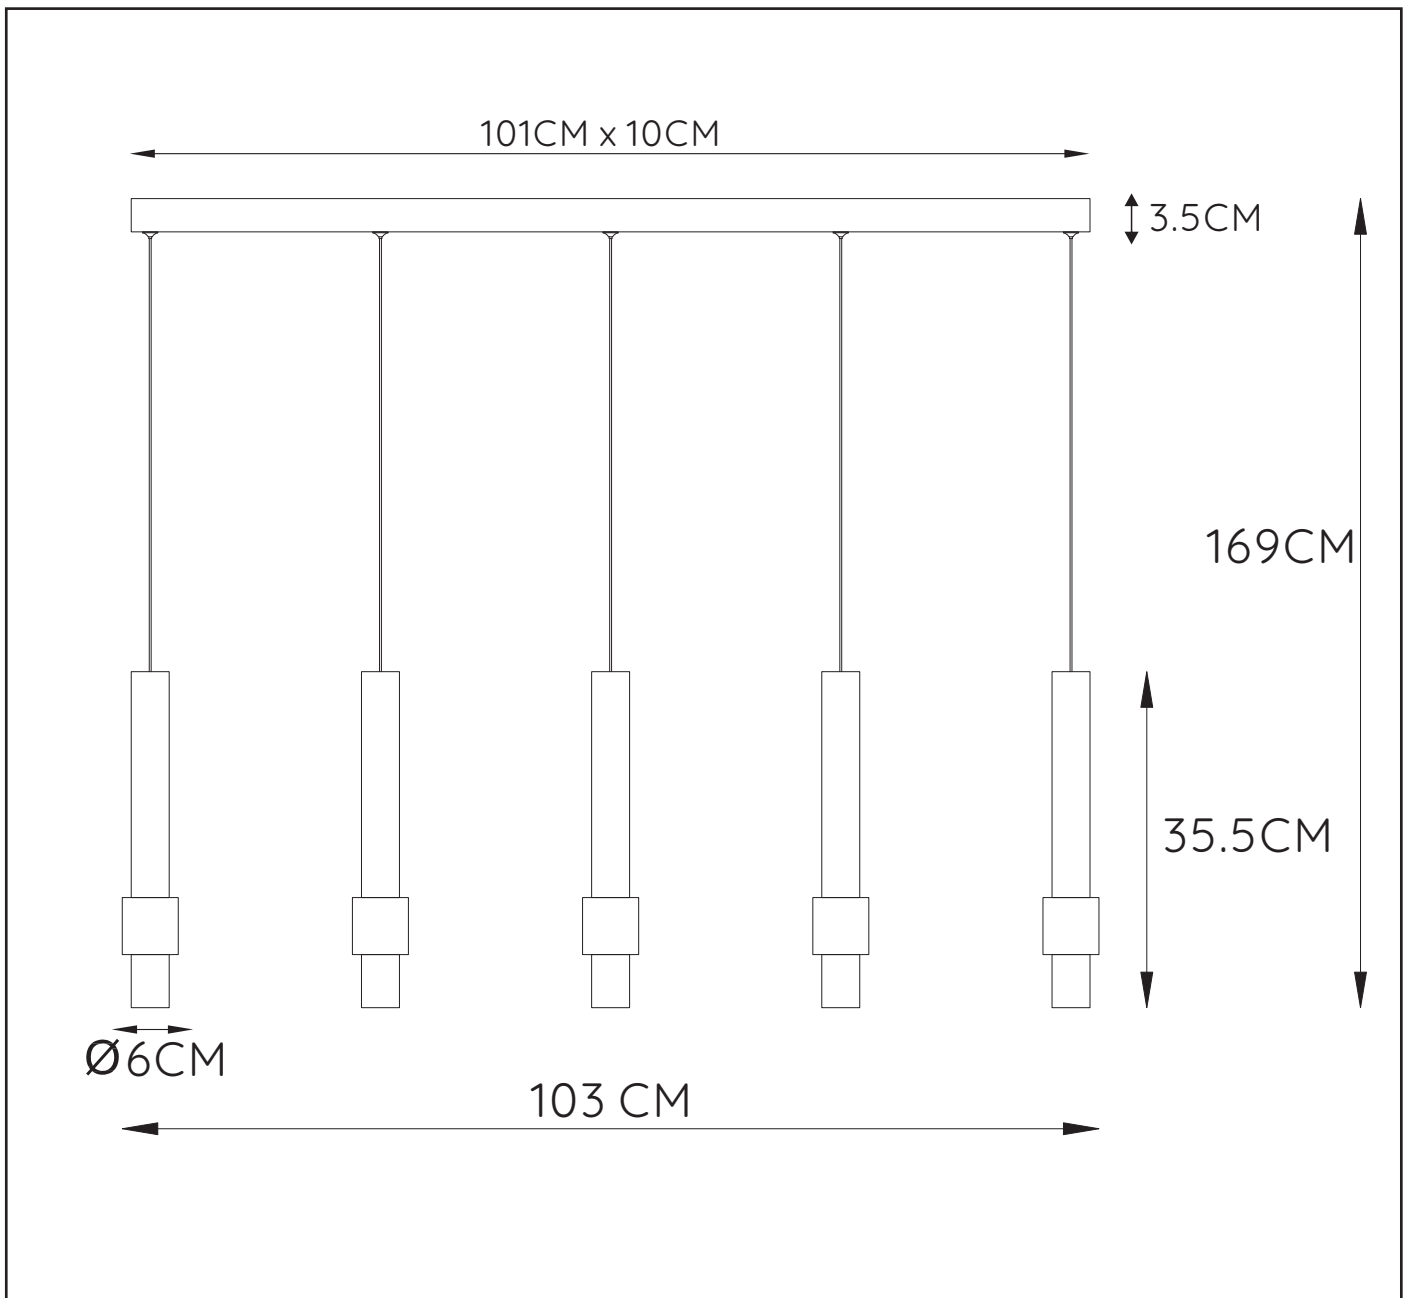

LUCIDE

item number : 24400/30/96
EAN code : 5411212241856

MARGARY

General

Dimensions LxWxH : 103 cm x 10 cm x 169 cm
Height minimum : 39 cm
Height maximum : 169 cm
Dimensions shade LxWxH : 6 cm x 6 cm x 35.5 cm
Main material : Metal
Ceiling rose material : Metal
Color : Pale gold + Brown
Style : Modern
Shape : Margary
Weight : 3.8 kg
Warranty : 3 years

Product specifications

Dimmable : NO
Light direction : Around (Diffuse)
Adjustable in height : Adjustable In Height (Before Installation)
Directional : Yes, Downwards
Cable : Yes, Cable On Product
Cable length : 130 cm
Sensor : Without Sensor
Control : Light Switch Control
IP-Class : 20
Electric class : 2
Light source including : Yes
Lamp socket : LED
Light source number : 5
Power requirements : 220-240V~50Hz
Bulb type & maximum wattage : LED max.25W

For more specifications of this product please visit
www.lucide.be

LUCIDE

MARGARY

Item number : 24400/30/96

EAN code : 5411212241856

For more specifications, dimensions please visit

www.lucide.com

LUCIDE