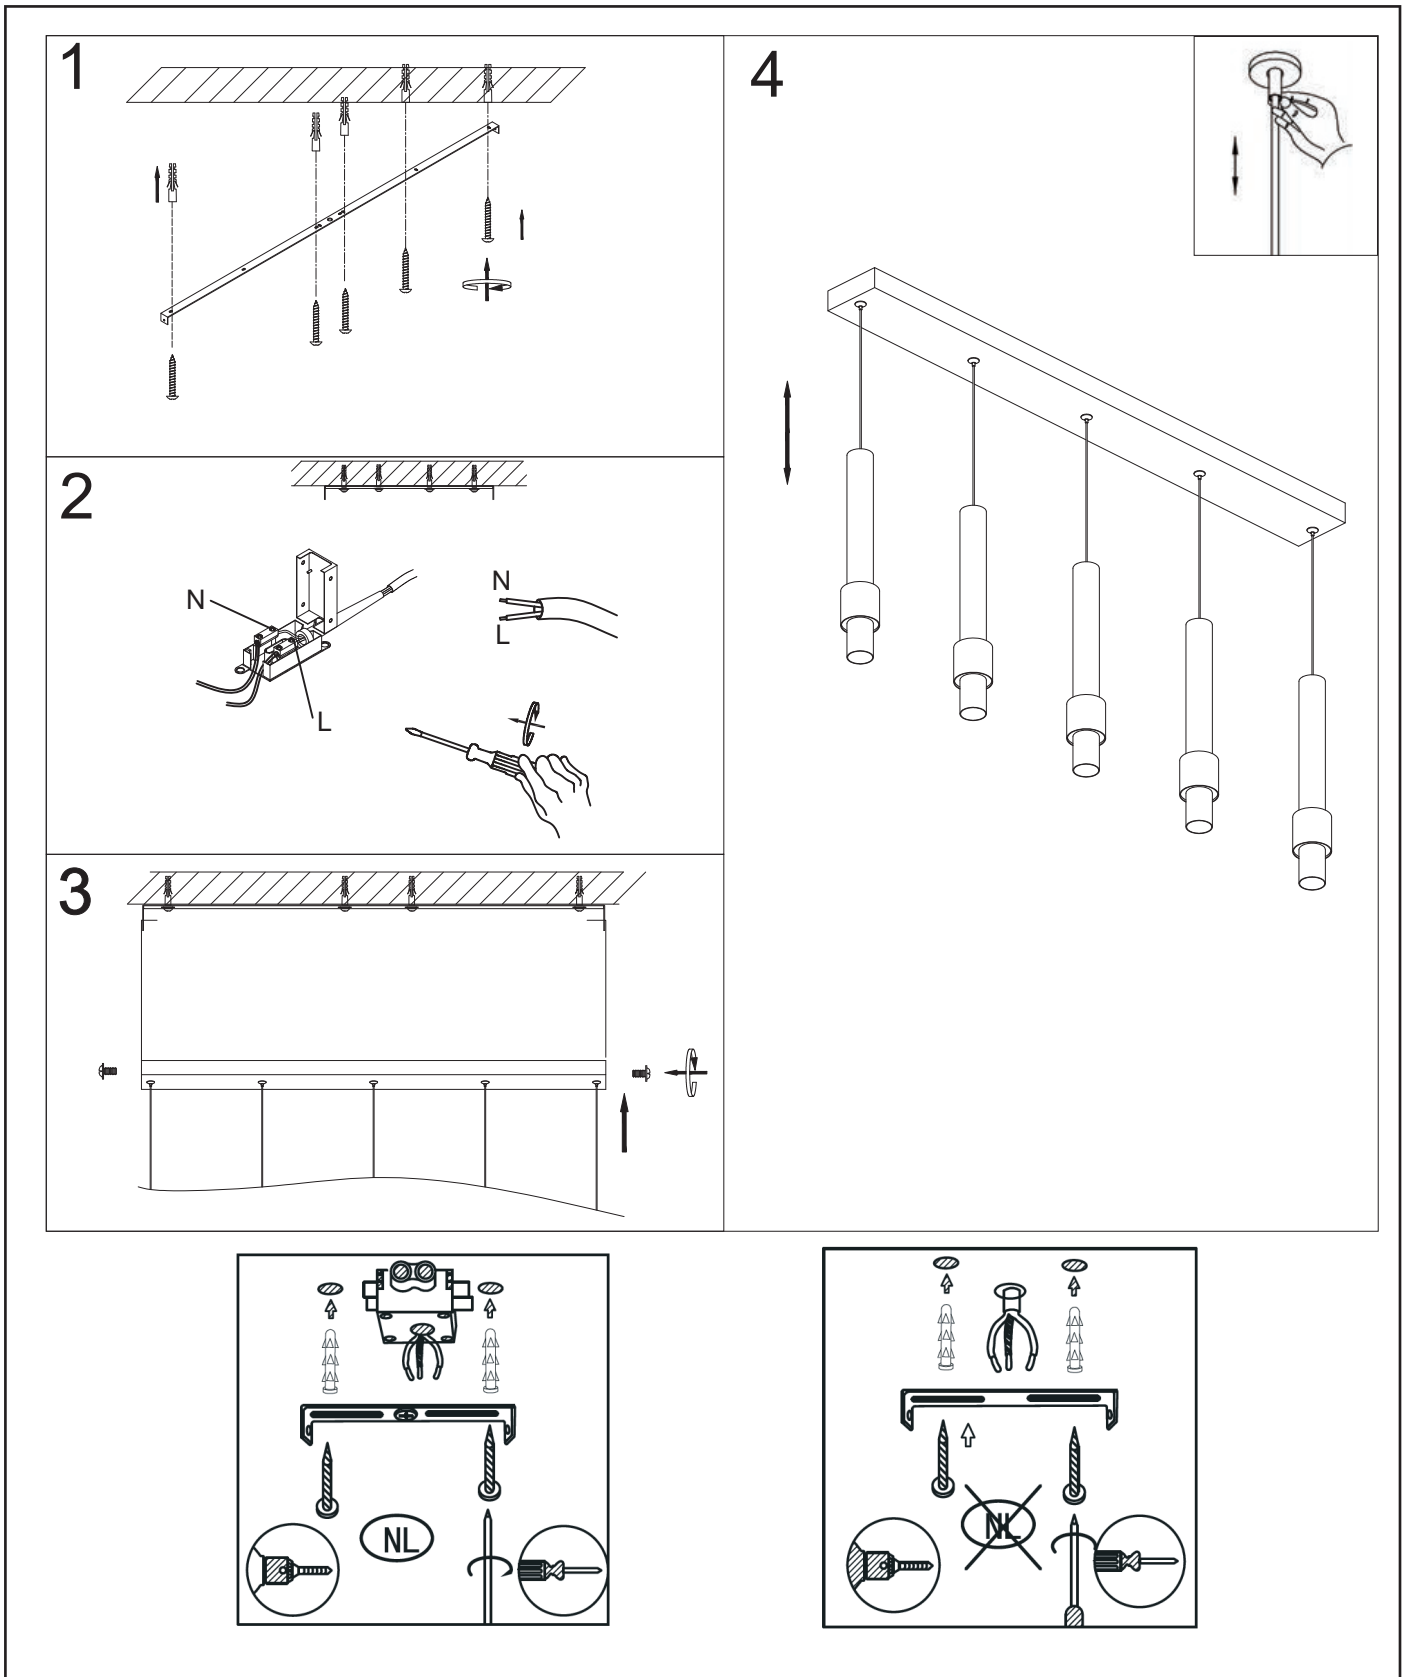

LUCIDE

item number : 24400/30/96
EAN code : 5411212241856

MARGARY

General

Dimensions LxWxH : 103 cm x 10 cm x 169 cm
Height minimum : 39 cm
Height maximum : 169 cm
Dimensions shade LxWxH : 6 cm x 6 cm x 35.5 cm
Main material : Metal
Ceiling rose material : Metal
Color : Pale gold + Brown
Style : Modern
Shape : Margary
Weight : 3.8 kg
Warranty : 3 years

Product specifications

Dimmable : NO
Light direction : Around (Diffuse)
Adjustable in height : Adjustable In Height (Before Installation)
Directional : Yes, Downwards
Cable : Yes, Cable On Product
Cable length : 130 cm
Sensor : Without Sensor
Control : Light Switch Control
IP-Class : 20
Electric class : 2
Light source including : Yes
Lamp socket : LED
Light source number : 5
Power requirements : 220-240V~50Hz
Bulb type & maximum wattage : LED max.25W

For more specifications of this product please visit
www.lucide.be

LUCIDE

MARGARY

Item number : 24400/30/96

EAN code : 5411212241856

For more specifications, dimensions please visit

www.lucide.com

LUCIDE