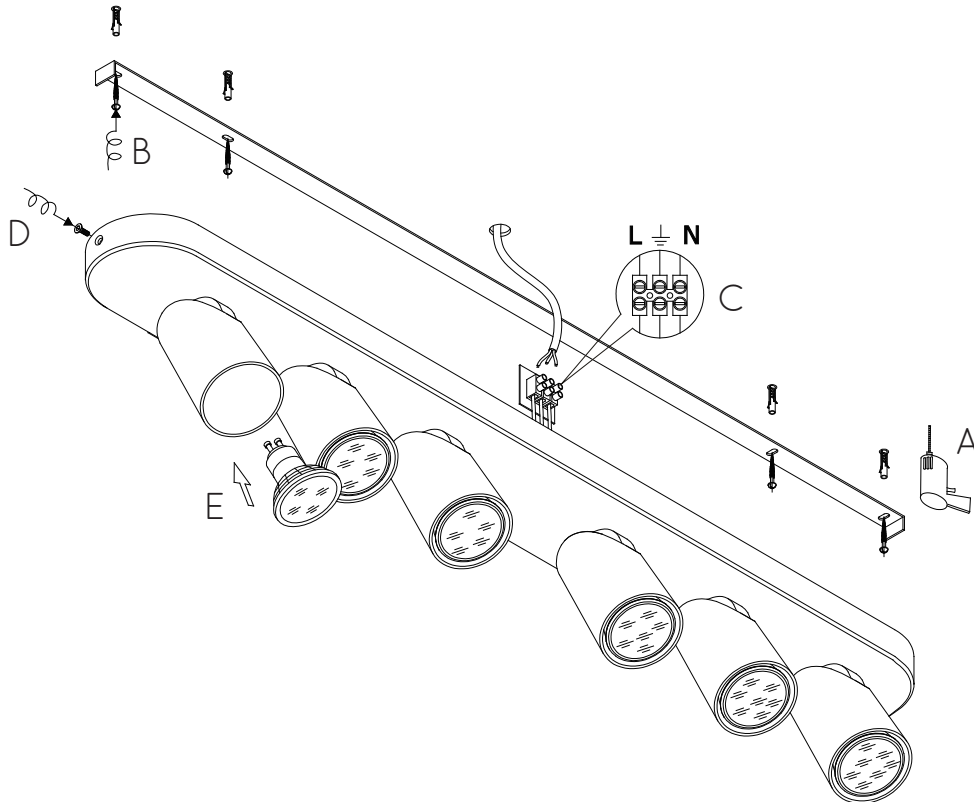

LUCIDE

Dit product bevat een lichtbron van energie-efficiëntieklasse G

Ce produit contient une source lumineuse de classe énergétique G

This product contains a light source of energy efficiency class G

Dieses Produkt enthält eine Lichtquelle der Energieeffizienzklasse G

Ten produkt zawiera źródło światła o klasie efektywności energetycznej G