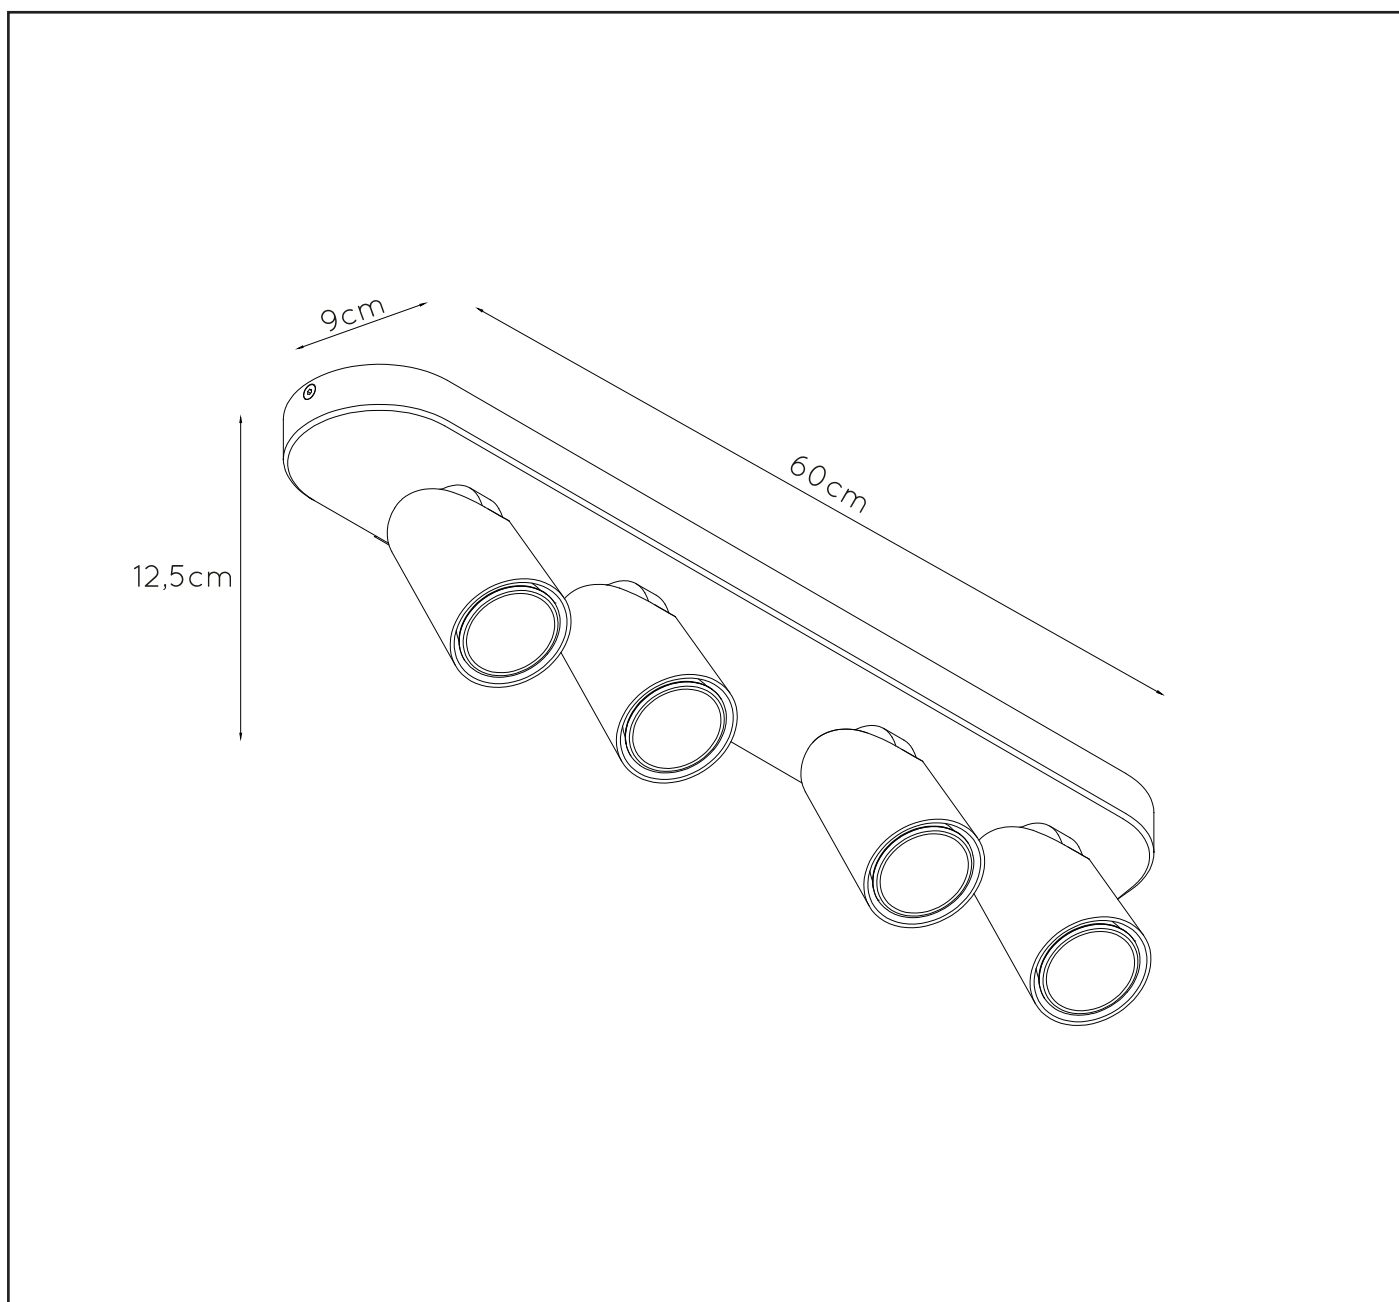

Yes, Dim to warm

Light source incl. : Yes

General

Dimensions LxWxH : 60cm x 9cm x 12,5 cm

Heigth minimum : -

Heigth maximum : 12,5 cm

Dimensions shade LxWxH : Ø6cm x 9.8cm

Main material : Aluminium

Ceiling rose material : Aluminium

Color : Black

Style : Modern

Shape : Round

Weight : 1,8kg

Warranty : 2 years

Product specifications

Dimmable : Dim to warm

Light direction : Downlight

Adjustable in height : No

(Before Installation)

Directional : Directional

Cable : No

Cable length : -

Sensor : Without Sensor

Control : Light Switch Control

www.lucide.com

LUCIDE

TECHNICAL DRAWING & DIMENSIONS

XYRUS-LED

Item number : 23954/21/30

EAN code : 5411212234216

Item number : 23954/21/31

EAN code : 5411212234223