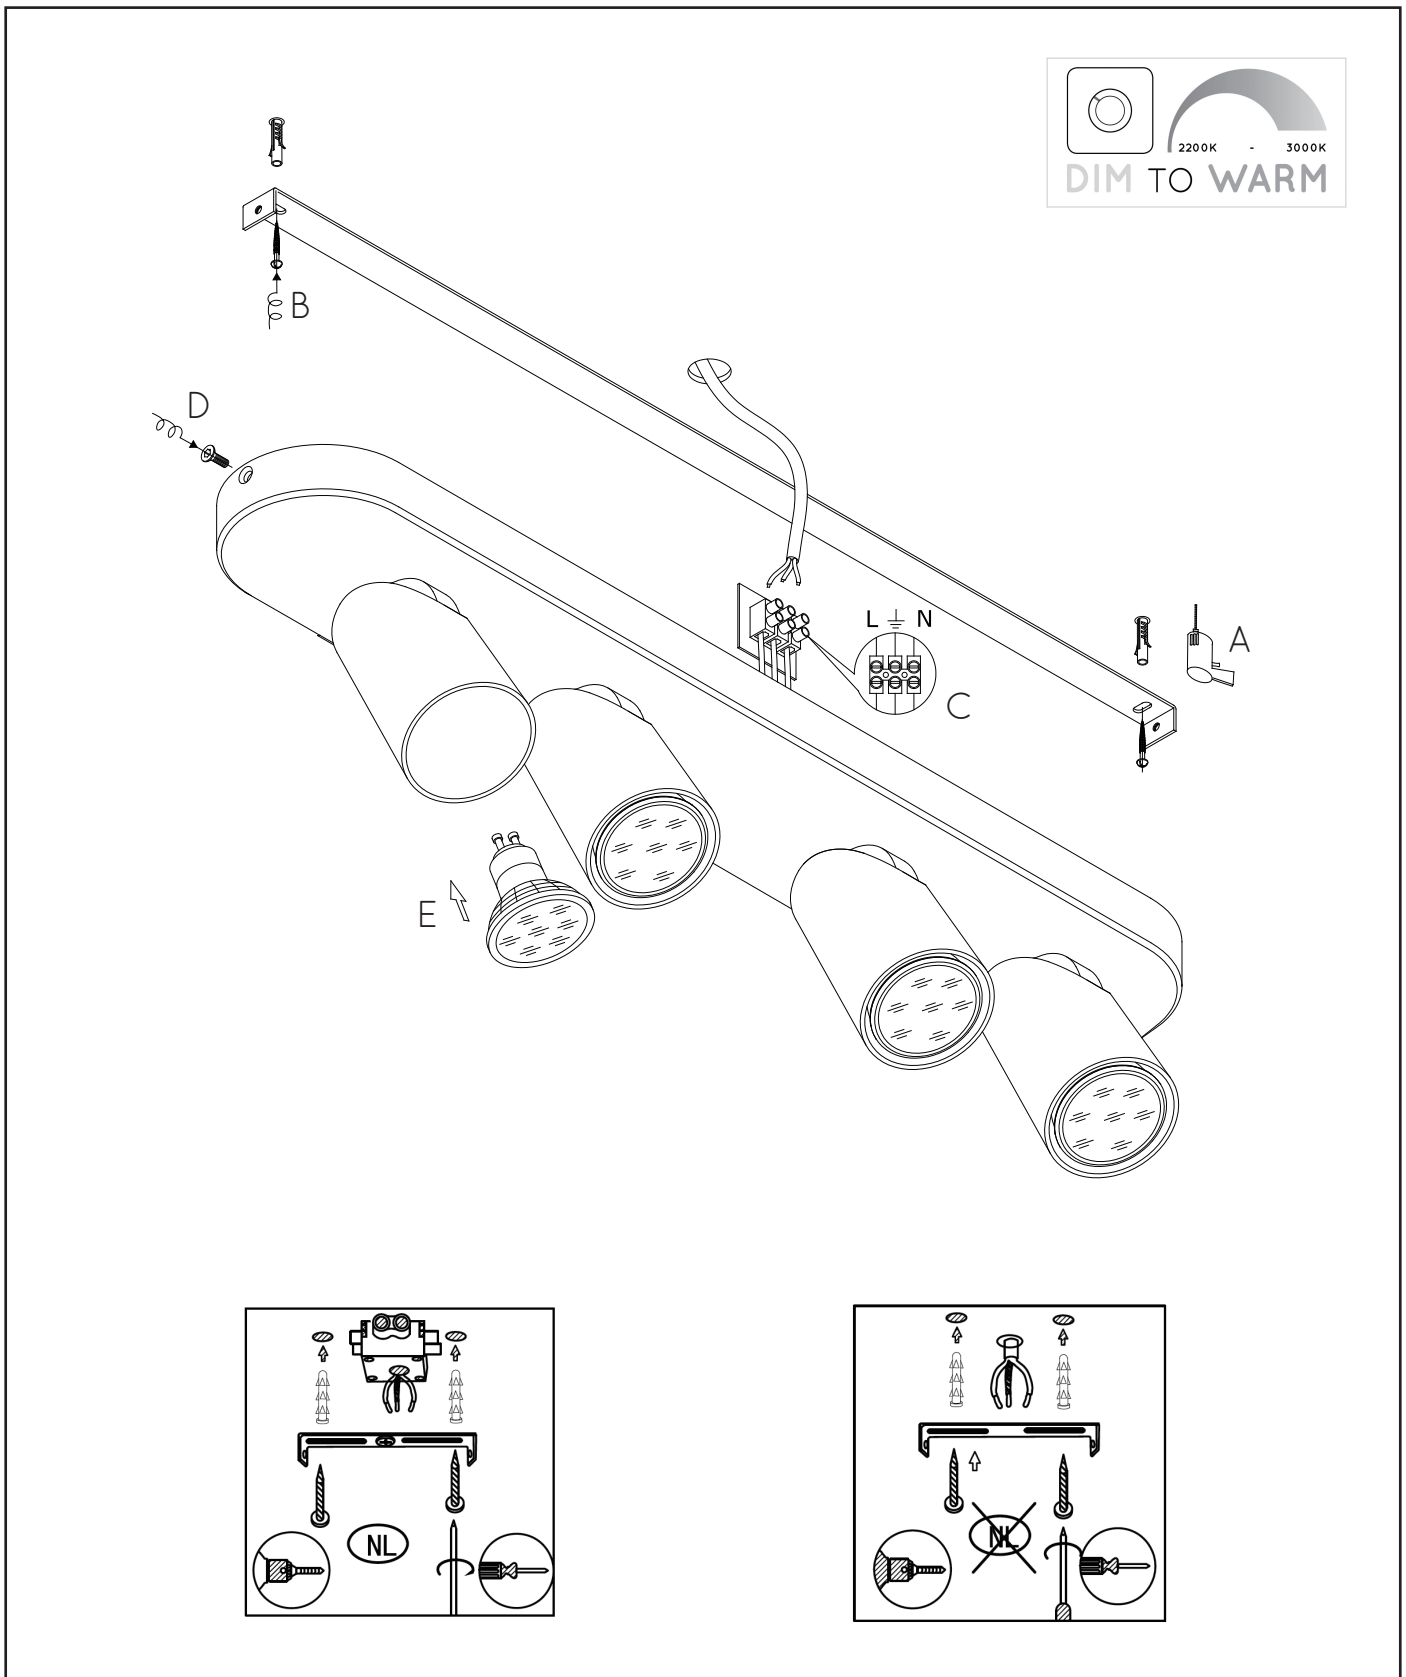

LUCIDE

Dit product bevat een lichtbron van energie-efficiëntieklasse A+
Ce produit contient une source lumineuse de classe énergétique A+
This product contains a light source of energy efficiency class A+
Dieses Produkt enthält eine Lichtquelle der Energieeffizienzklasse A+
Ten produkt zawiera źródło światła o klasie efektywności energetycznej A+