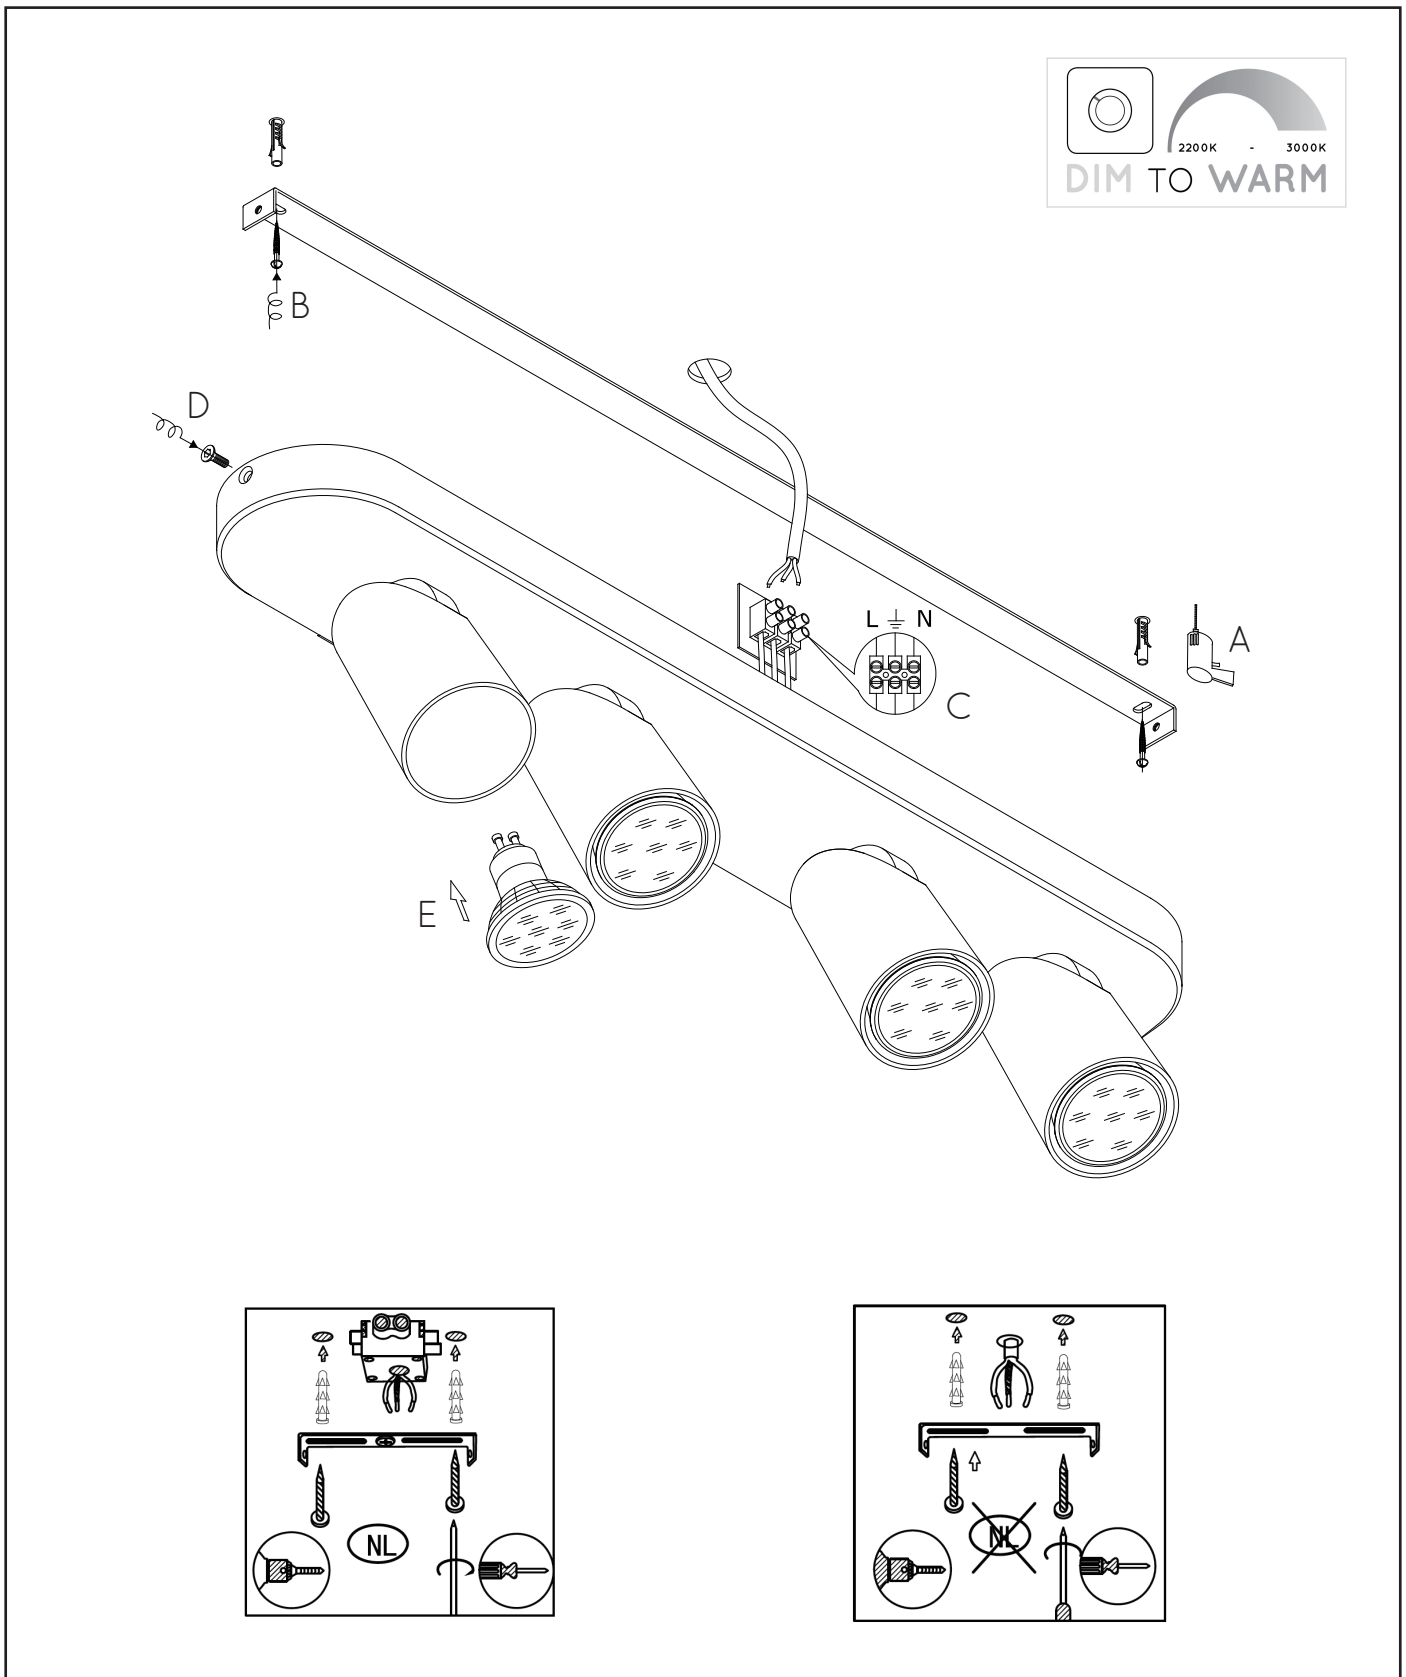

Heigth minimum : -

Heigth maximum : 12,5 cm

Dimensions shade LxWxH : Ø6cm x 9.8cm

Main material : Aluminium

Ceiling rose material : Aluminium

Color : Black

Style : Modern

Shape : Round

Weight : 1,8kg

Warranty : 2 years

Product specifications

Dimmable : Dim to warm

Light direction : Downlight

Adjustable in height : No

(Before Installation)

Directional : Directional

Light source number : 4

Power requirements : 220-240V~50Hz

Bulb type & maximum wattage : GU10 LED 5W

For more specifications of this product please visit

www.lucide.com

LUCIDE

TECHNICAL DRAWING & DIMENSIONS

XYRUS-LED

Item number : 23954/21/30

EAN code : 5411212234216

Item number : 23954/21/31

EAN code : 5411212234223

For more specifications, dimensions please visit

www.lucide.com

LUCIDE