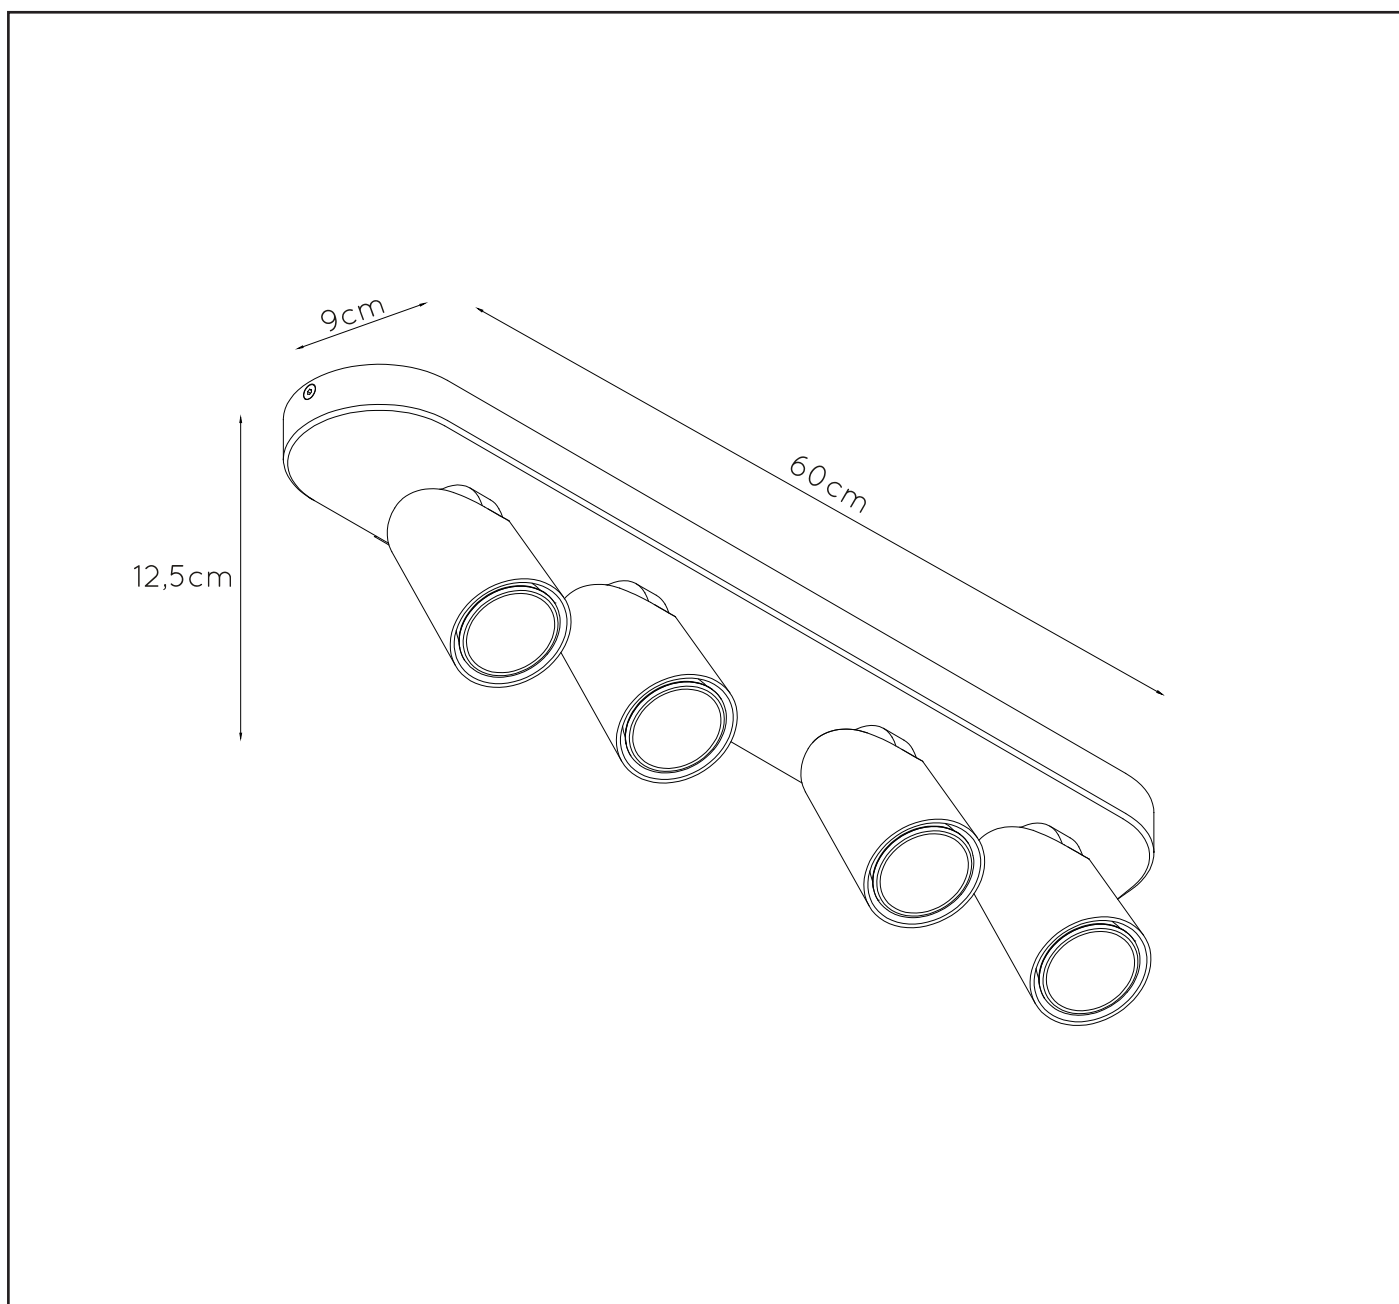

Heigth minimum : -

Heigth maximum : 12,5 cm

Dimensions shade LxWxH : Ø6cm x 9.8cm

Main material : Aluminium

Ceiling rose material : Aluminium

Color : Black

Style : Modern

Shape : Round

Weight : 1,8kg

Warranty : 2 years

Product specifications

Dimmable : Dim to warm

Light direction : Downlight

Adjustable in height : No

(Before Installation)

Directional : Directional

Light source number : 4

Power requirements : 220-240V~50Hz

Bulb type & maximum wattage : GU10 LED 5W

For more specifications of this product please visit

www.lucide.com

LUCIDE

TECHNICAL DRAWING & DIMENSIONS

XYRUS-LED

Item number : 23954/21/30

EAN code : 5411212234216

Item number : 23954/21/31

EAN code : 5411212234223

For more specifications, dimensions please visit

www.lucide.com

LUCIDE