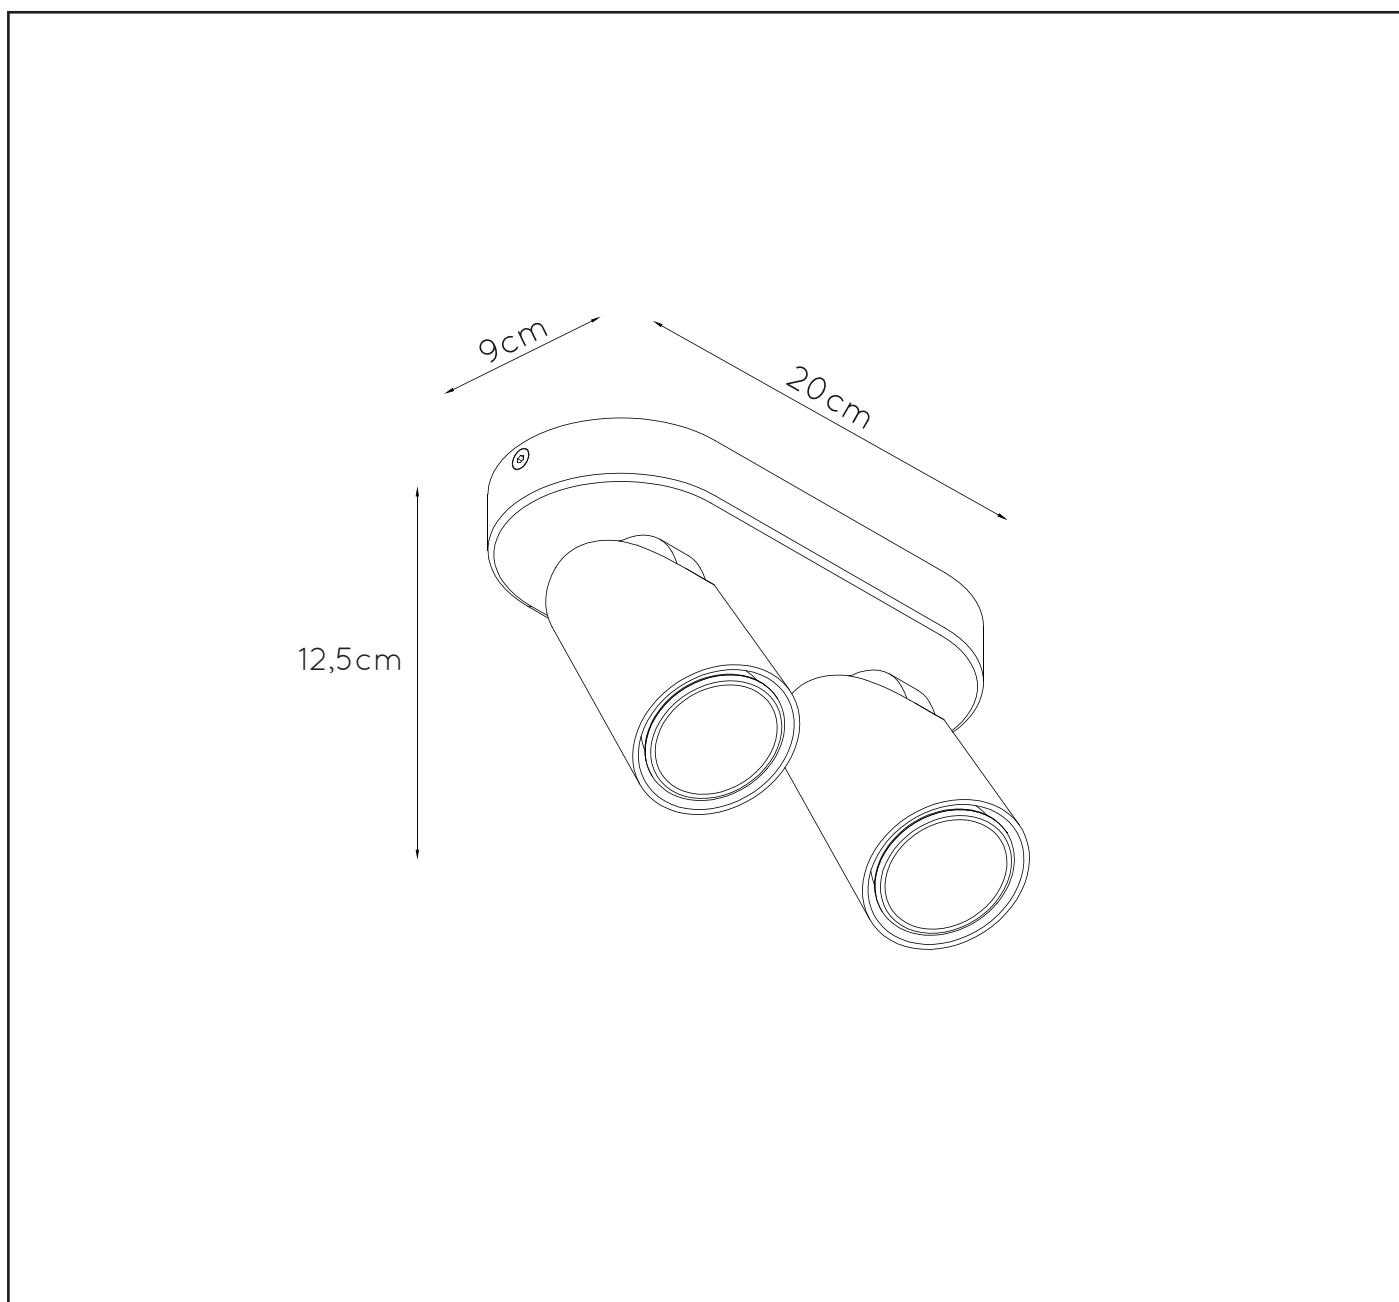

## General

**Dimensions LxWxH :** 20cm x 9cm x 12,5 cm

**Heigth minimum :** -

**Heigth maximum :** 12,5 cm

**Dimensions shade LxWxH :** Ø6cm x 9.8cm

**Main material :** Aluminium

**Ceiling rose material :** Aluminium

## Product specifications

**Dimmable :** Dim to warm

**Light direction :** Downlight

**Adjustable in height :** No

(Before Installation)

**Directional :** Directional

**Cable :** No

**Cable length :** -

**Bulb type & maximum wattage :** GU10 LED 5W

For more specifications of this product please visit

[www.lucide.com](http://www.lucide.com)

LUCIDE

## XYRUS-LED

Item number : 23954/11/30

EAN code : 5411212234193

Item number : 23954/11/31

EAN code : 5411212234209

For more specifications, dimensions please visit

[www.lucide.com](http://www.lucide.com)