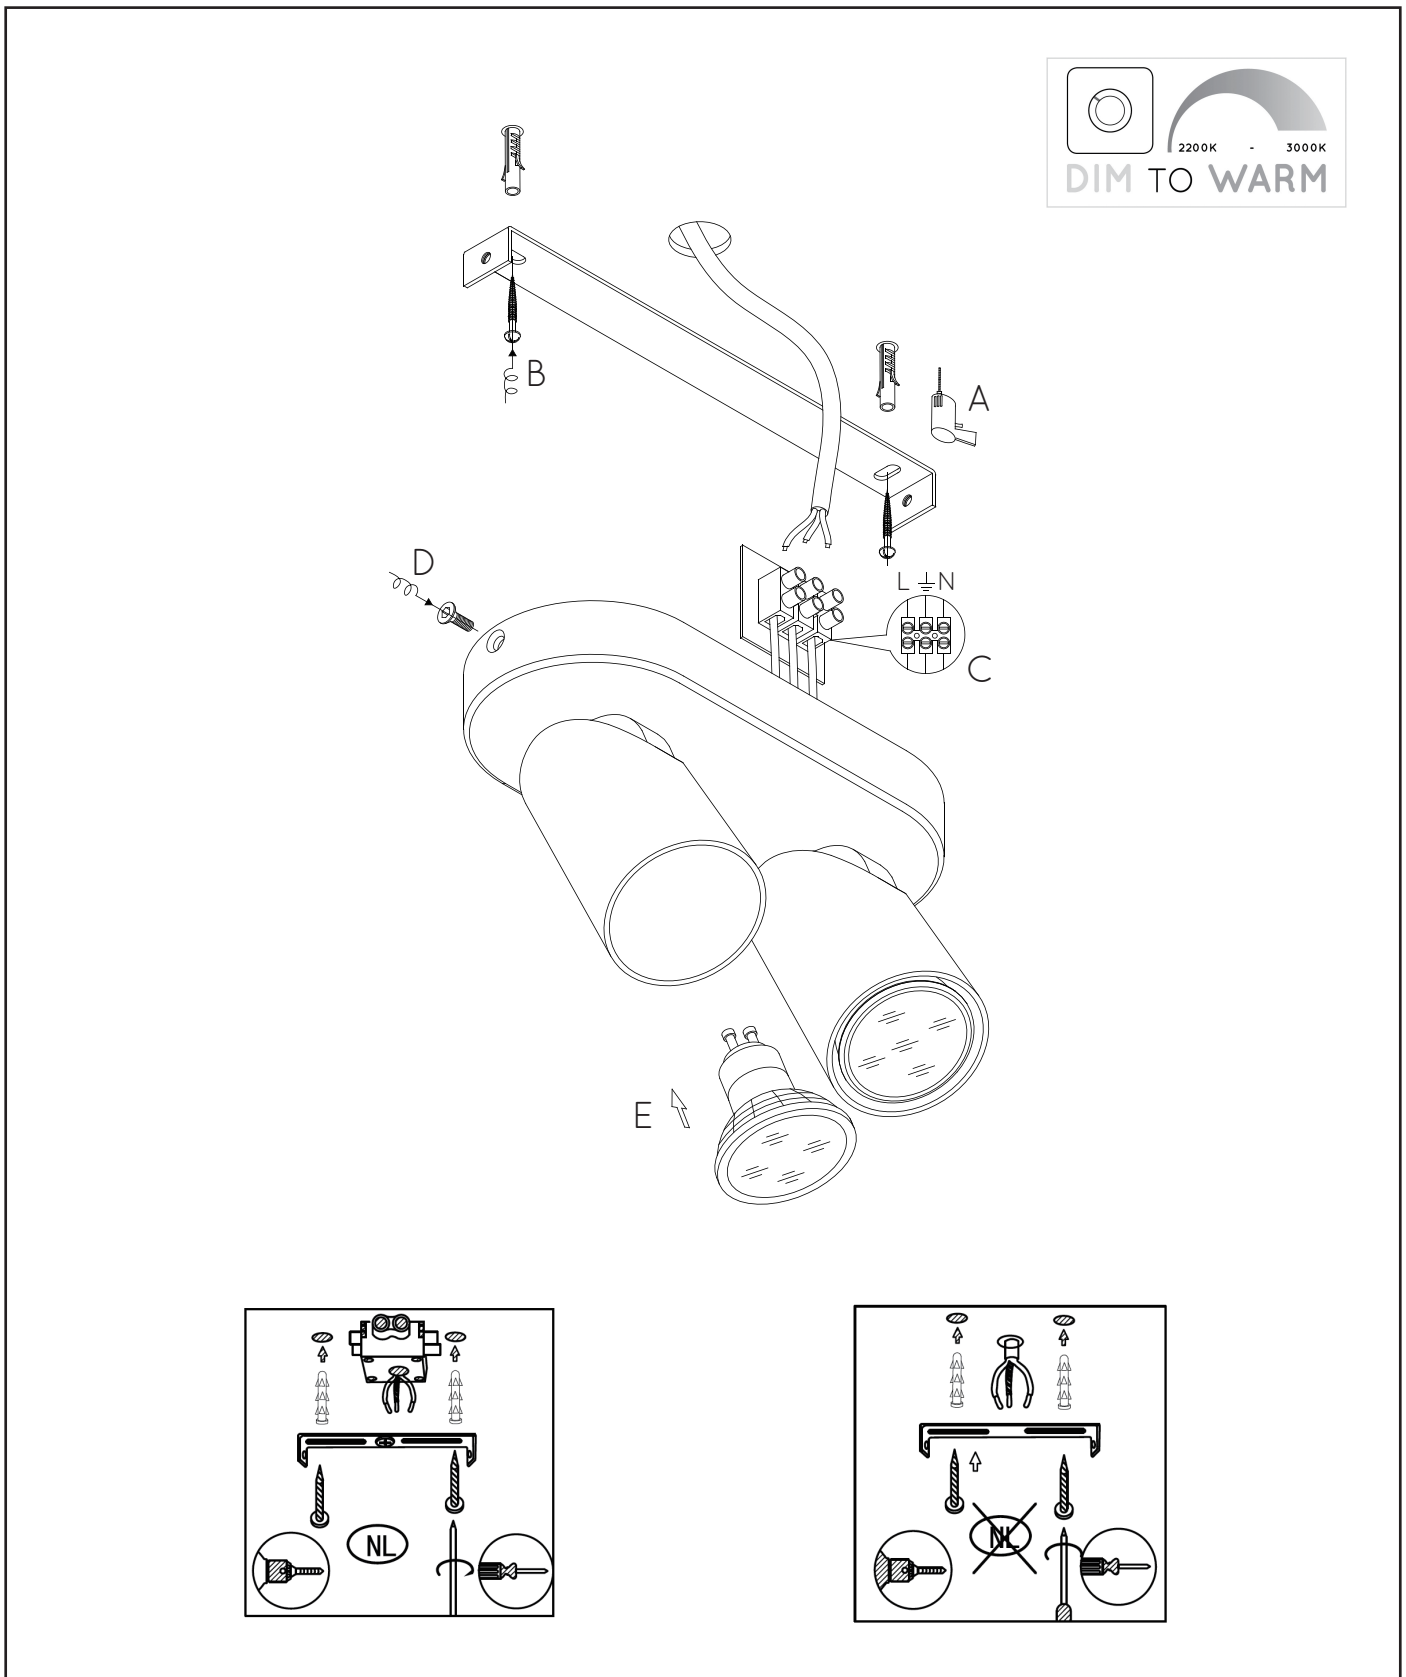

LUCIDE

Dit product bevat een lichtbron van energie-efficiëntieklasse A+

Ce produit contient une source lumineuse de classe énergétique A+

This product contains a light source of energy efficiency class A+

Dieses Produkt enthält eine Lichtquelle der Energieeffizienzklasse A+

Ten produkt zawiera źródło światła o klasie efektywności energetycznej A+