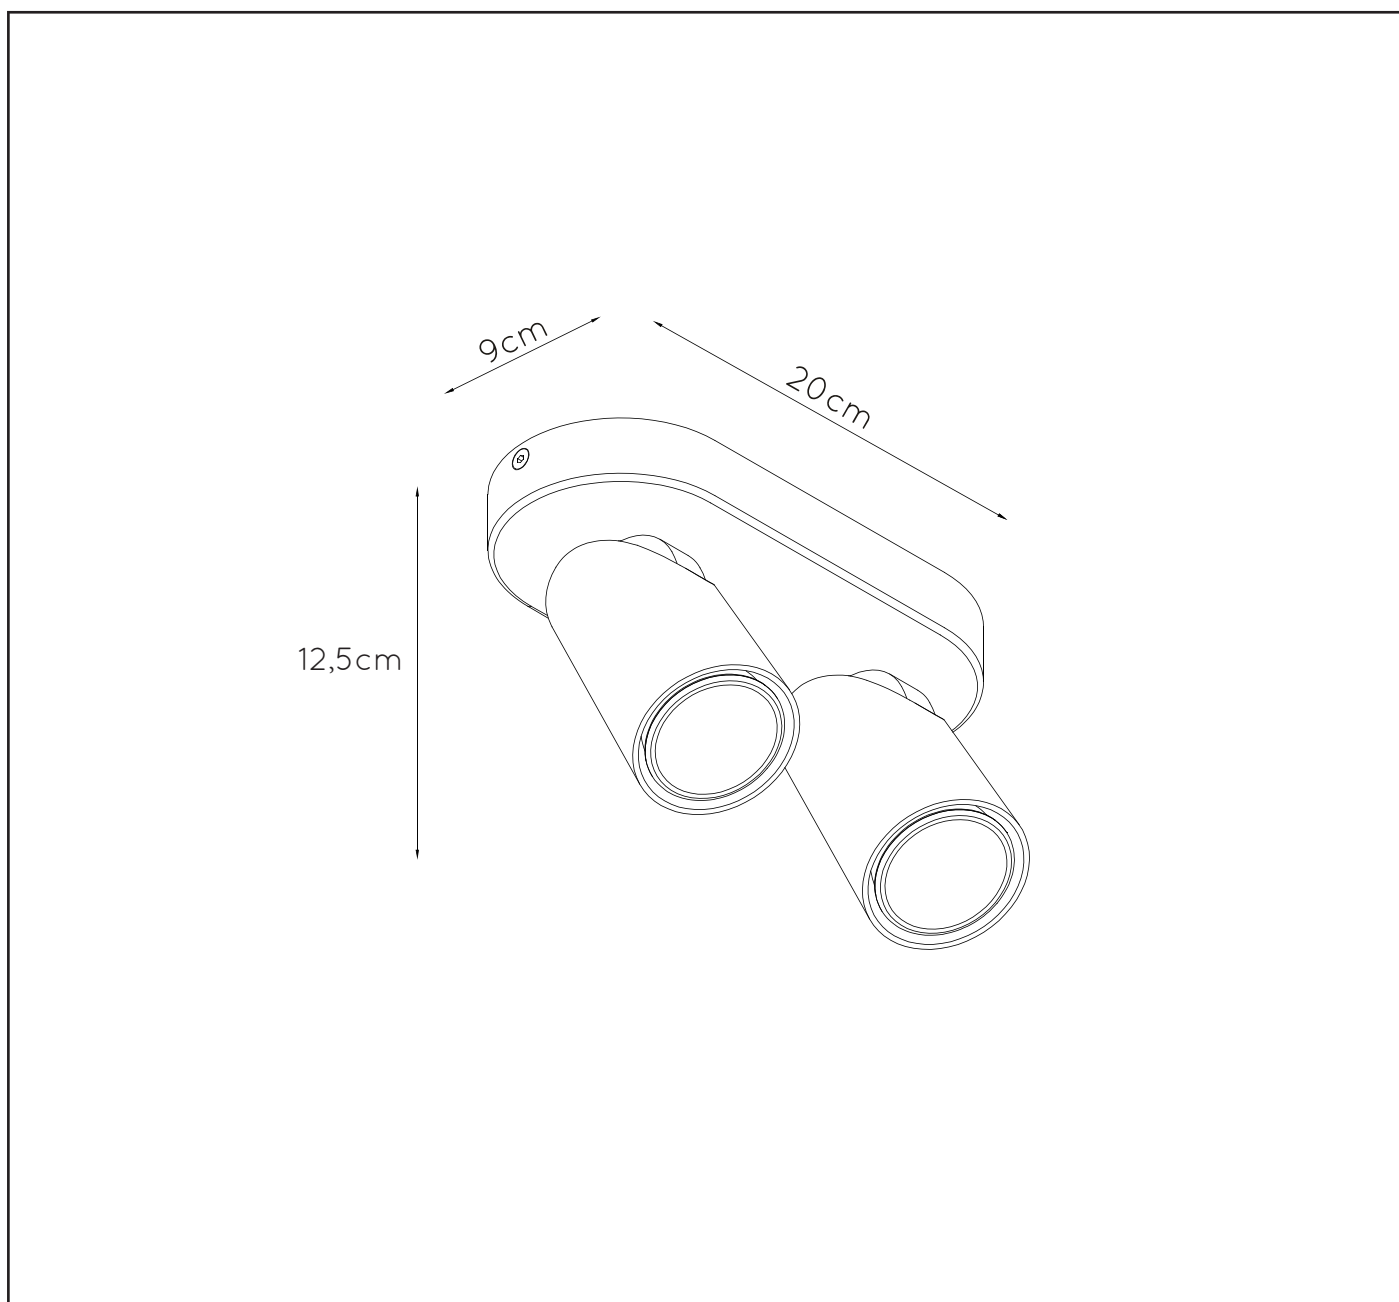

Yes, Dim to warm

Light source incl. : Yes

General

Dimensions LxWxH : 20cm x 9cm x 12,5 cm

Heigth minimum : -

Heigth maximum : 12,5 cm

Dimensions shade LxWxH : Ø6cm x 9.8cm

Main material : Aluminium

Ceiling rose material : Aluminium

Color : Black / White

Style : Modern

Shape : Round

Weight : 0,8kg

Warranty : 2 years

Product specifications

Dimmable : Dim to warm

Light direction : Downlight

Adjustable in height : No

(Before Installation)

Directional : Directional

Cable : No

Cable length : -

Sensor : Without Sensor

Control : Light Switch Control

www.lucide.com

XYRUS-LED

Item number : 23954/11/30

EAN code : 5411212234193

Item number : 23954/11/31

EAN code : 5411212234209

For more specifications, dimensions please visit

www.lucide.com