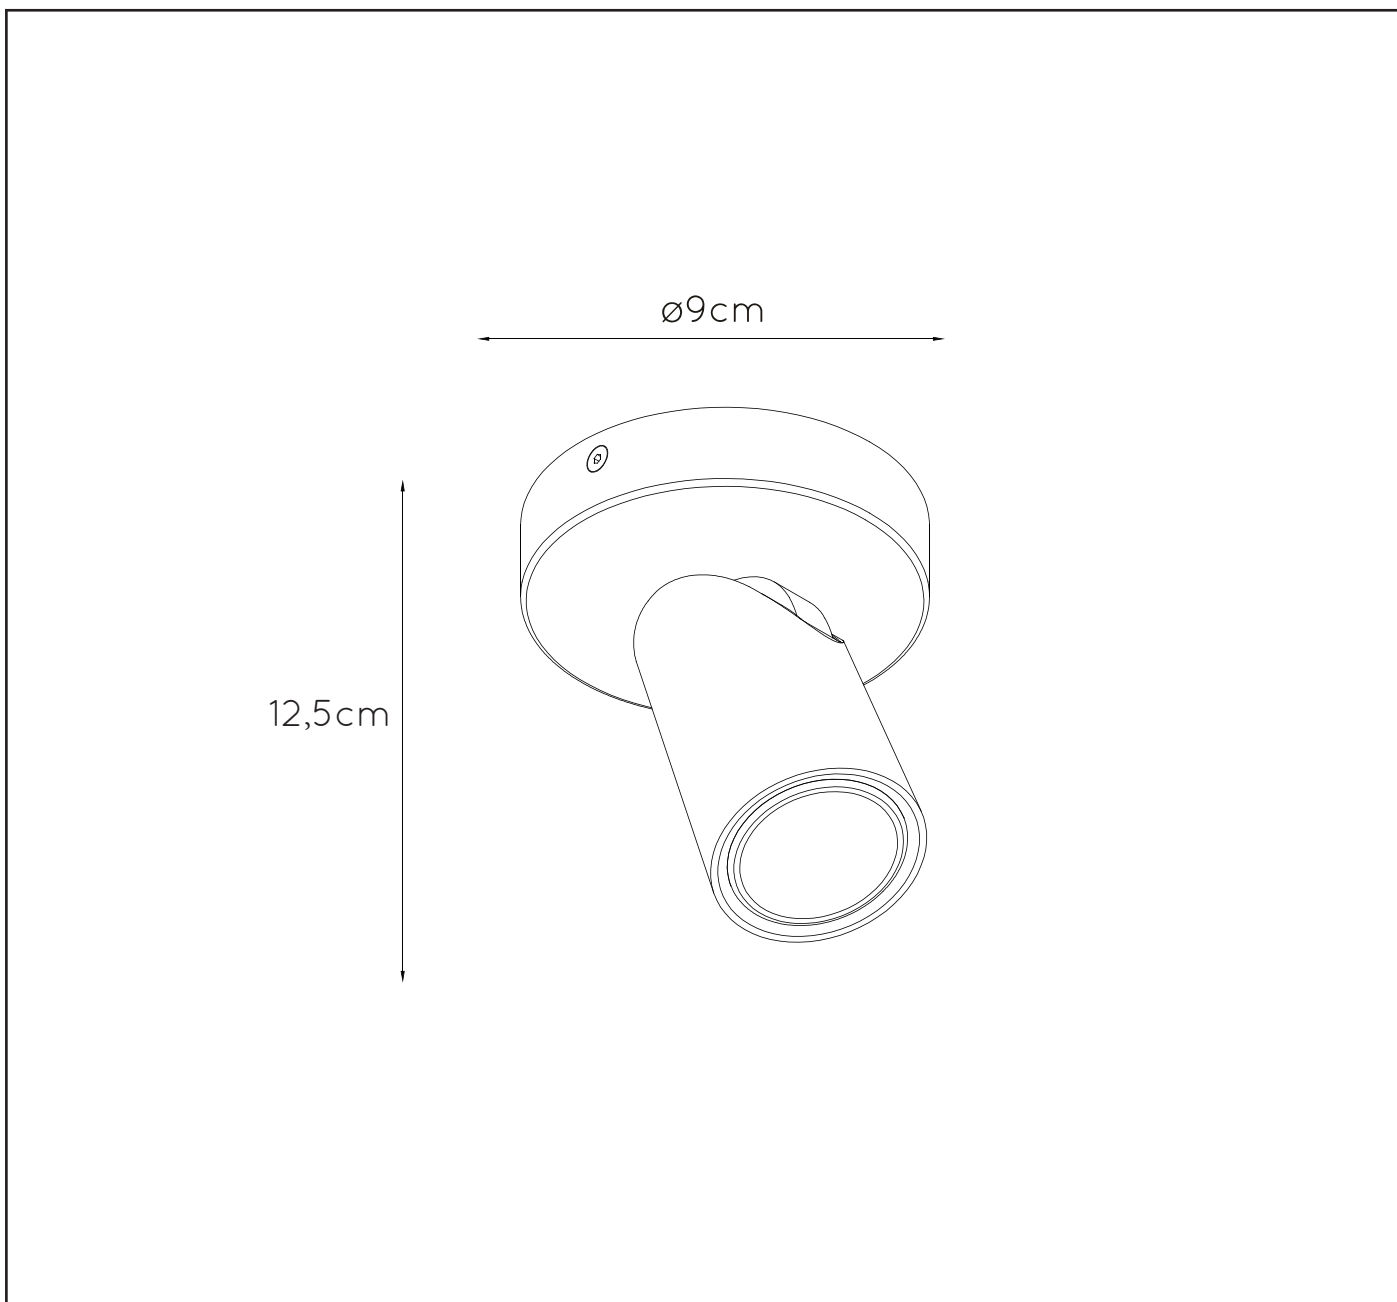

Yes, Dim to warm

Light source incl. : Yes

General

Dimensions LxWxH : Ø9 cm x 12,5 cm

Heigth minimum : -

Heigth maximum : 12,5 cm

Dimensions shade LxWxH : Ø6cm x 9.8cm

Main material : Aluminium

Ceiling rose material : Aluminium

Color : Black / White

Style : Modern

Shape : Round

Weight : 0,4kg

Warranty : 2 years

Product specifications

Dimmable : Yes

Light direction : Downlight

Adjustable in height : No

(Before Installation)

Directional : Directional

Cable : No

Cable length : -

Sensor : Without Sensor

Control : Light Switch Control

www.lucide.com

XYRUS-LED

Item number : 23954/06/30

EAN code : 5411212234179

Item number : 23954/06/31

EAN code : 5411212234186

For more specifications, dimensions please visit

www.lucide.com