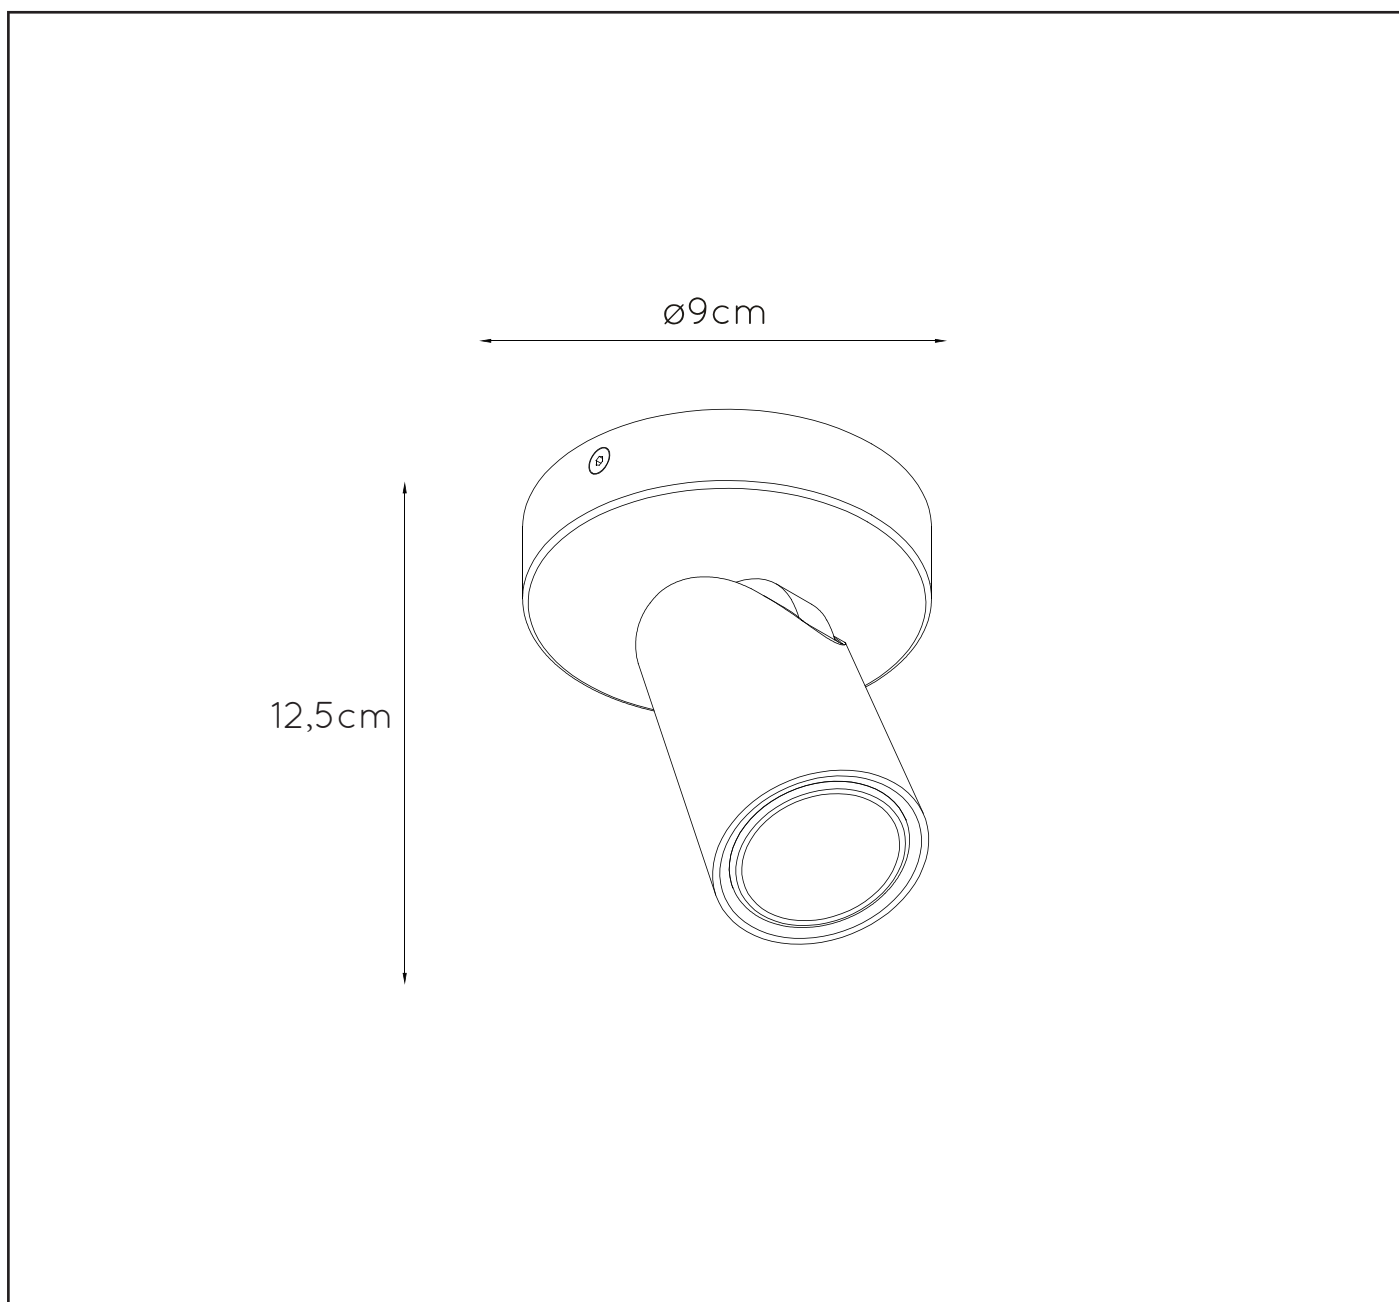

Yes, Dim to warm

Light source incl. : Yes

General

Dimensions LxWxH : Ø9 cm x 12,5 cm

Heigth minimum : -

Heigth maximum : 12,5 cm

Dimensions shade LxWxH : Ø6cm x 9.8cm

Main material : Aluminium

Ceiling rose material : Aluminium

Color : Black / White

Style : Modern

Shape : Round

Weight : 0,4kg

Warranty : 2 years

Product specifications

Dimmable : Yes

Light direction : Downlight

Adjustable in height : No

(Before Installation)

Directional : Directional

Cable : No

Cable length : -

Sensor : Without Sensor

Control : Light Switch Control

www.lucide.com

LUCIDE

XYRUS-LED

Item number : 23954/06/30

EAN code : 5411212234179

Item number : 23954/06/31

EAN code : 5411212234186

For more specifications, dimensions please visit