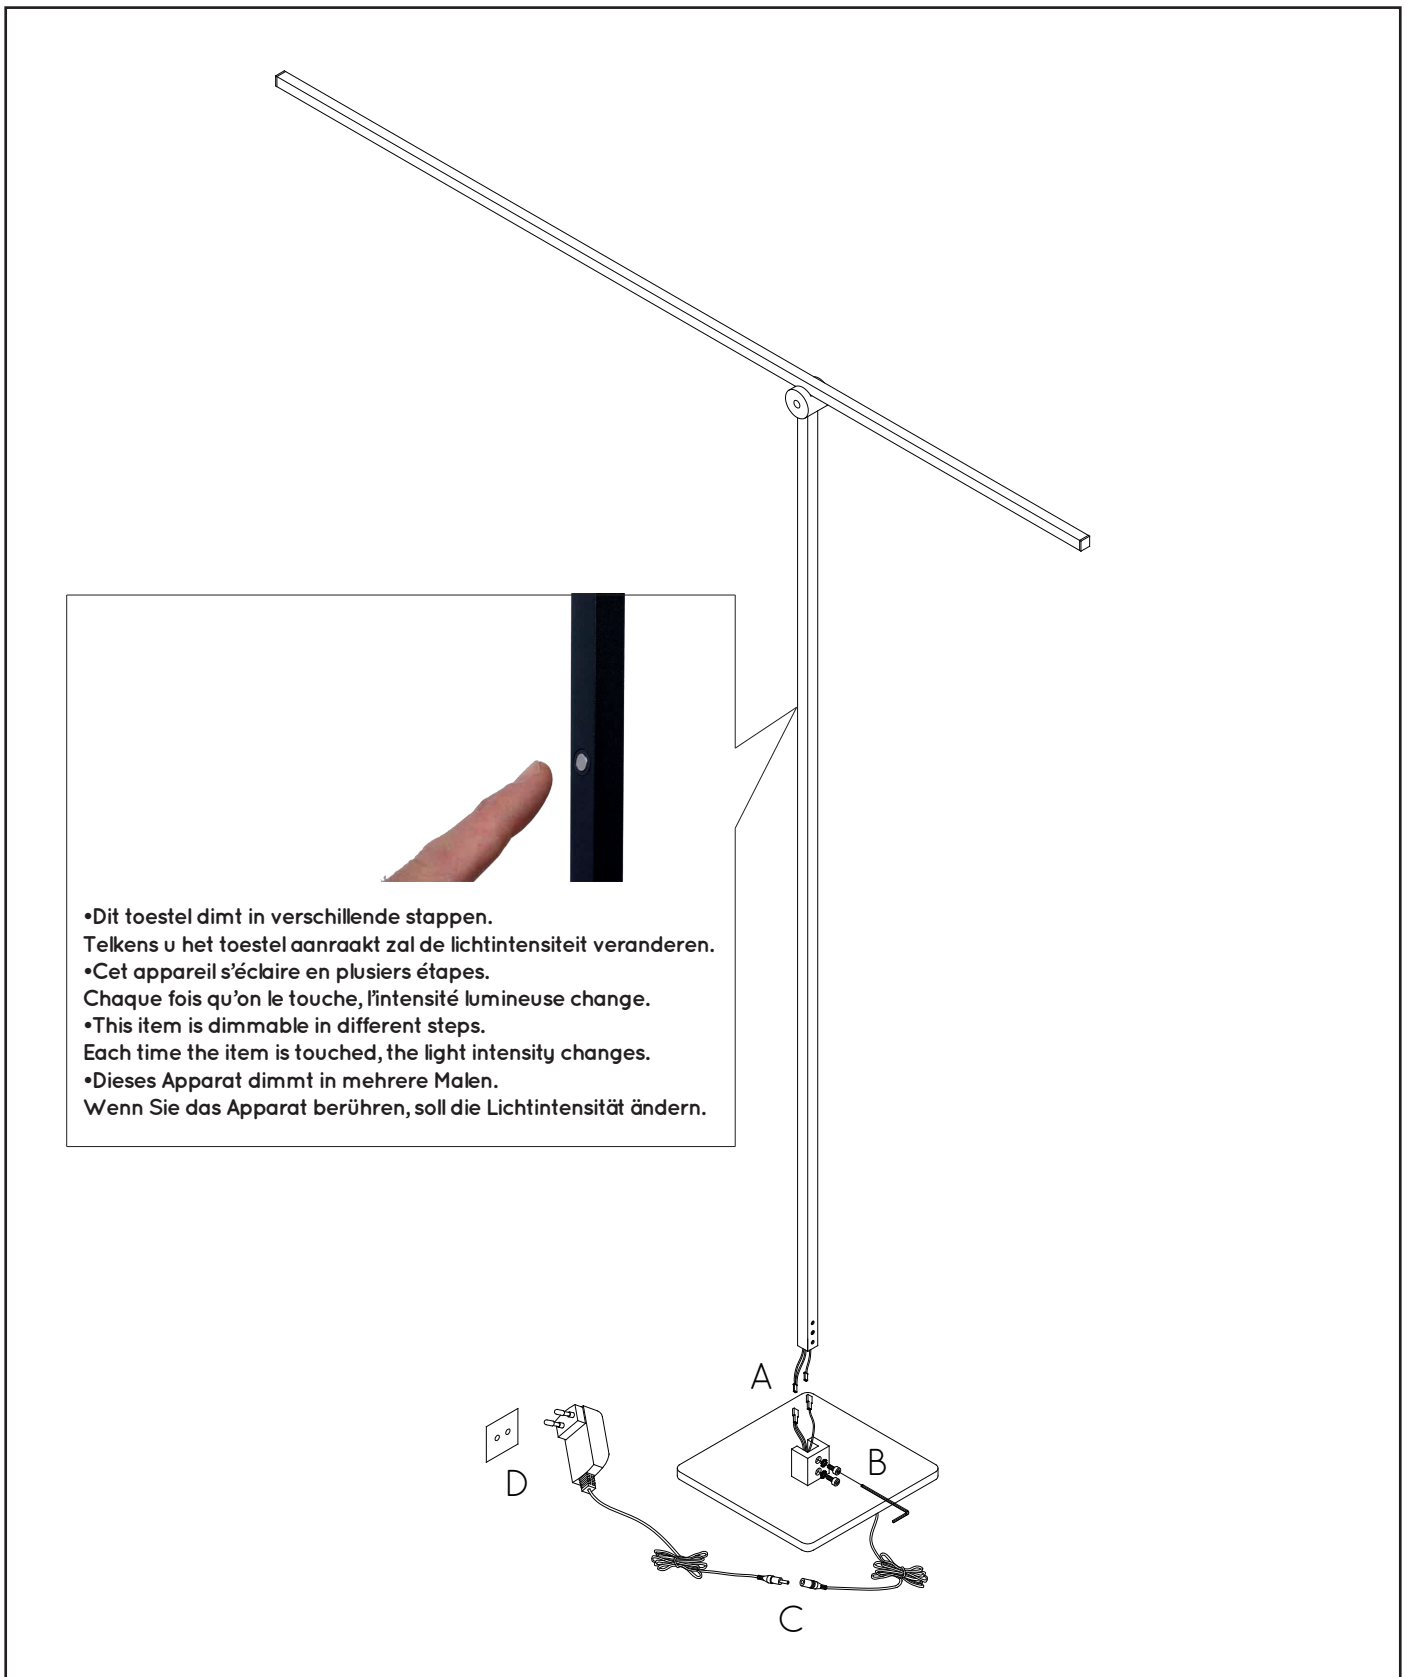

LUCIDE

Dit product bevat een lichtbron van energie-efficiëntieklasse F
Ce produit contient une source lumineuse de classe énergétique F
This product contains a light source of energy efficiency class F
Dieses Produkt enthält eine Lichtquelle der Energieeffizienzklasse F
Ten produkt zawiera ród o wiat a o klasie efektywno ci energetycznej F