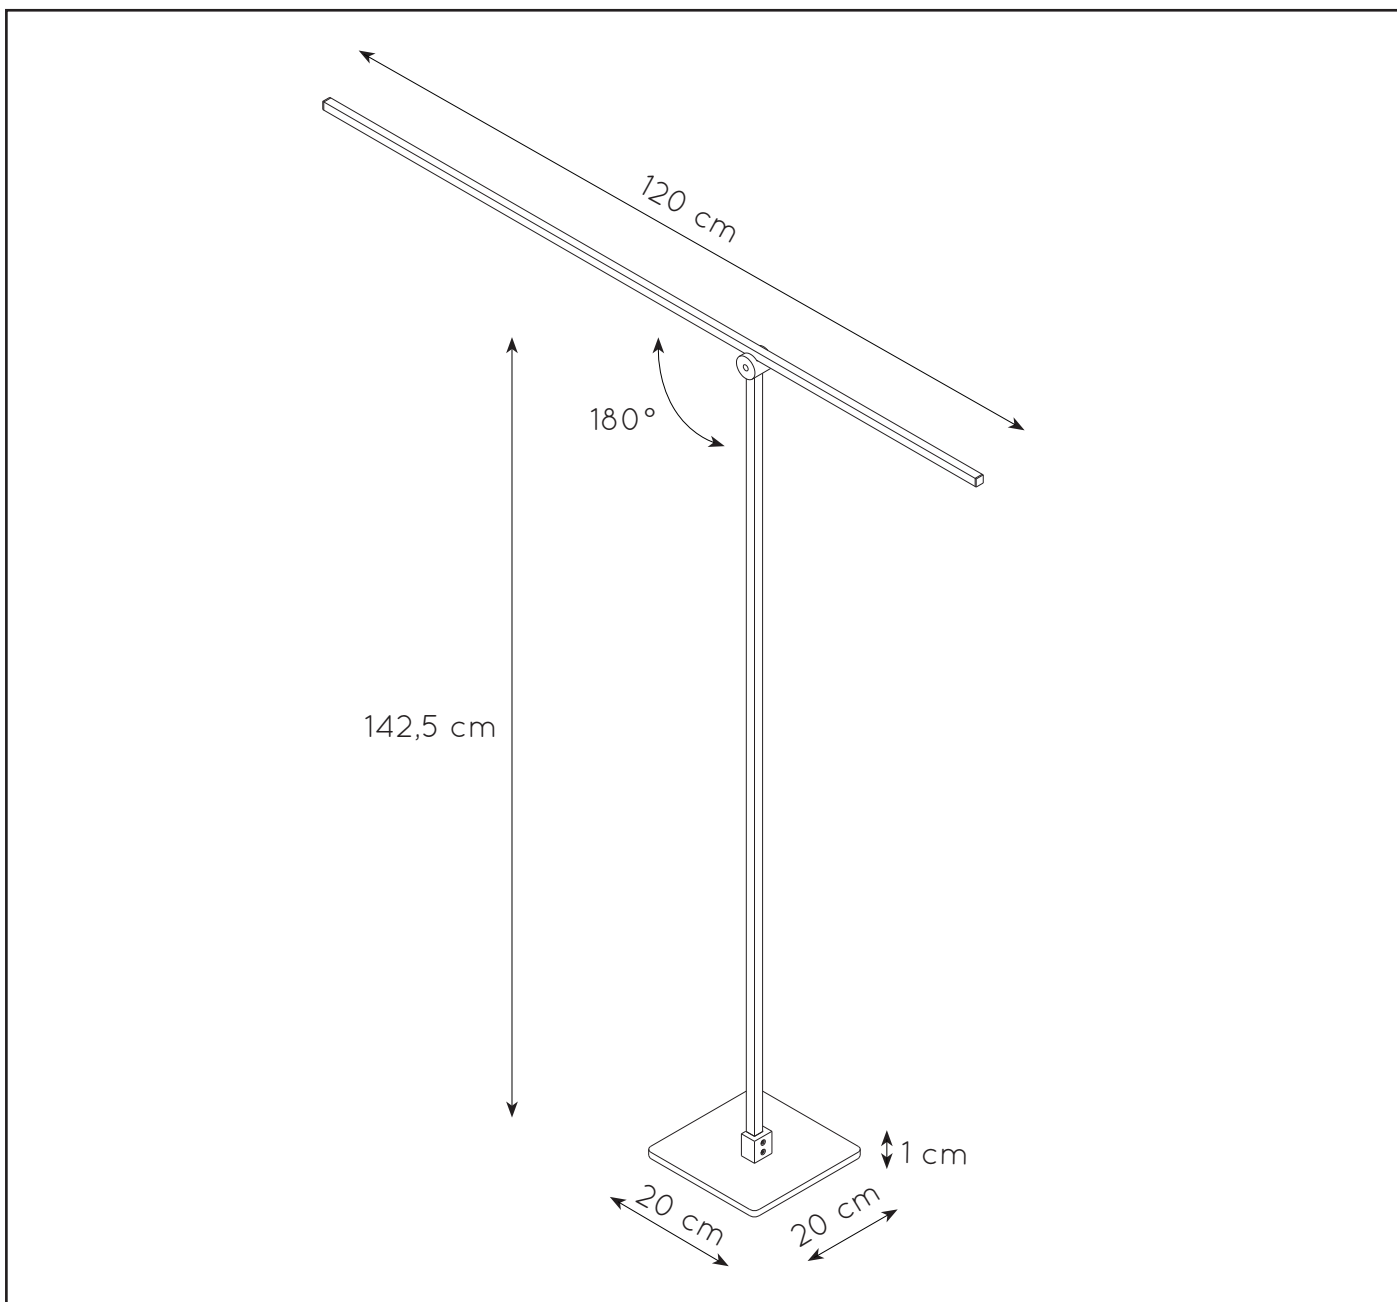

LUCIDE

item number : 23750/15/30
EAN code : 5411212234292

AGENA

General

Dimensions LxWxH : 120 cm x 20 cm x 142,5 cm
Heigth minimum : 142,5 cm
Heigth maximum : 142,5 cm
Dimensions shade LxWxH : 120 cm x 1,3 cm x 1,3cm
Main material : Aluminium
Ceiling rose material : -
Color : Black
Style : Modern
Shape : Tube
Weight : 4,2kg
Warranty : 3 years

Product specifications

Dimmable : Yes
Light direction : Downlight
Adjustable in heigth : No
 (Before Installation)
Directional : Not Directional
Cable : Yes, Cable with plug on Product
Cable length : 200 cm + 200 cm
Sensor : Without Sensor
Control : 3-Step Touch Dimmer
IP-Class : 20
Electric class : 2
Light source including ? : Yes
Lamp socket : LED
Light source number : 1
Power requirements : 220-240V~50Hz
Bulb type & maximum wattage : LED 14,5W

For more specifications of this product please visit

www.lucide.com

LUCIDE

AGENA

Item number : 23750/15/30

EAN code : 5411212234292

For more specifications, dimensions please visit

www.lucide.com