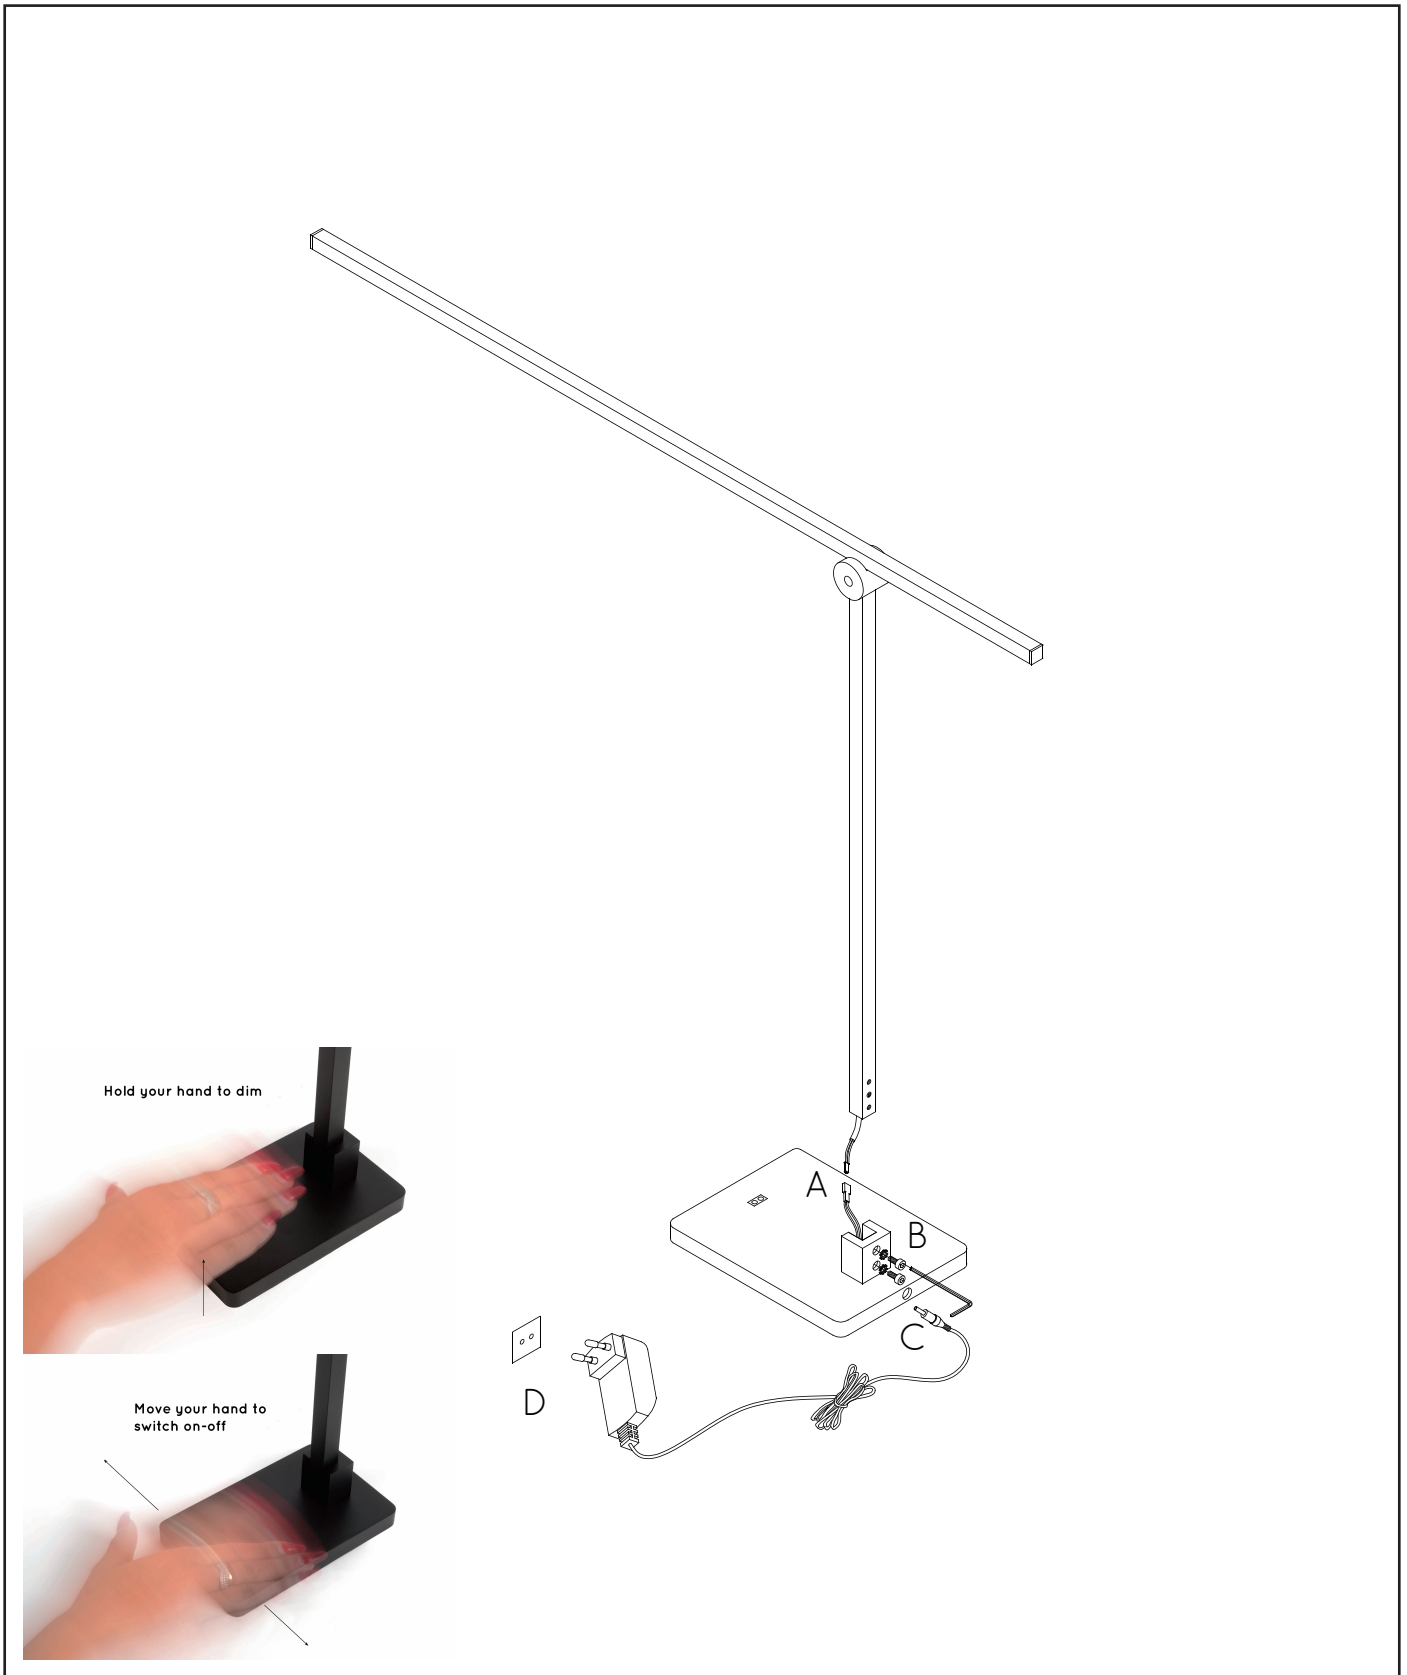

LUCIDE

Dit product bevat een lichtbron van energie-efficiëntieklasse F
Ce produit contient une source lumineuse de classe énergétique F
This product contains a light source of energy efficiency class F
Dieses Produkt enthält eine Lichtquelle der Energieeffizienzklasse F
Ten produkt zawiera źródło światła o klasie efektywności energetycznej F