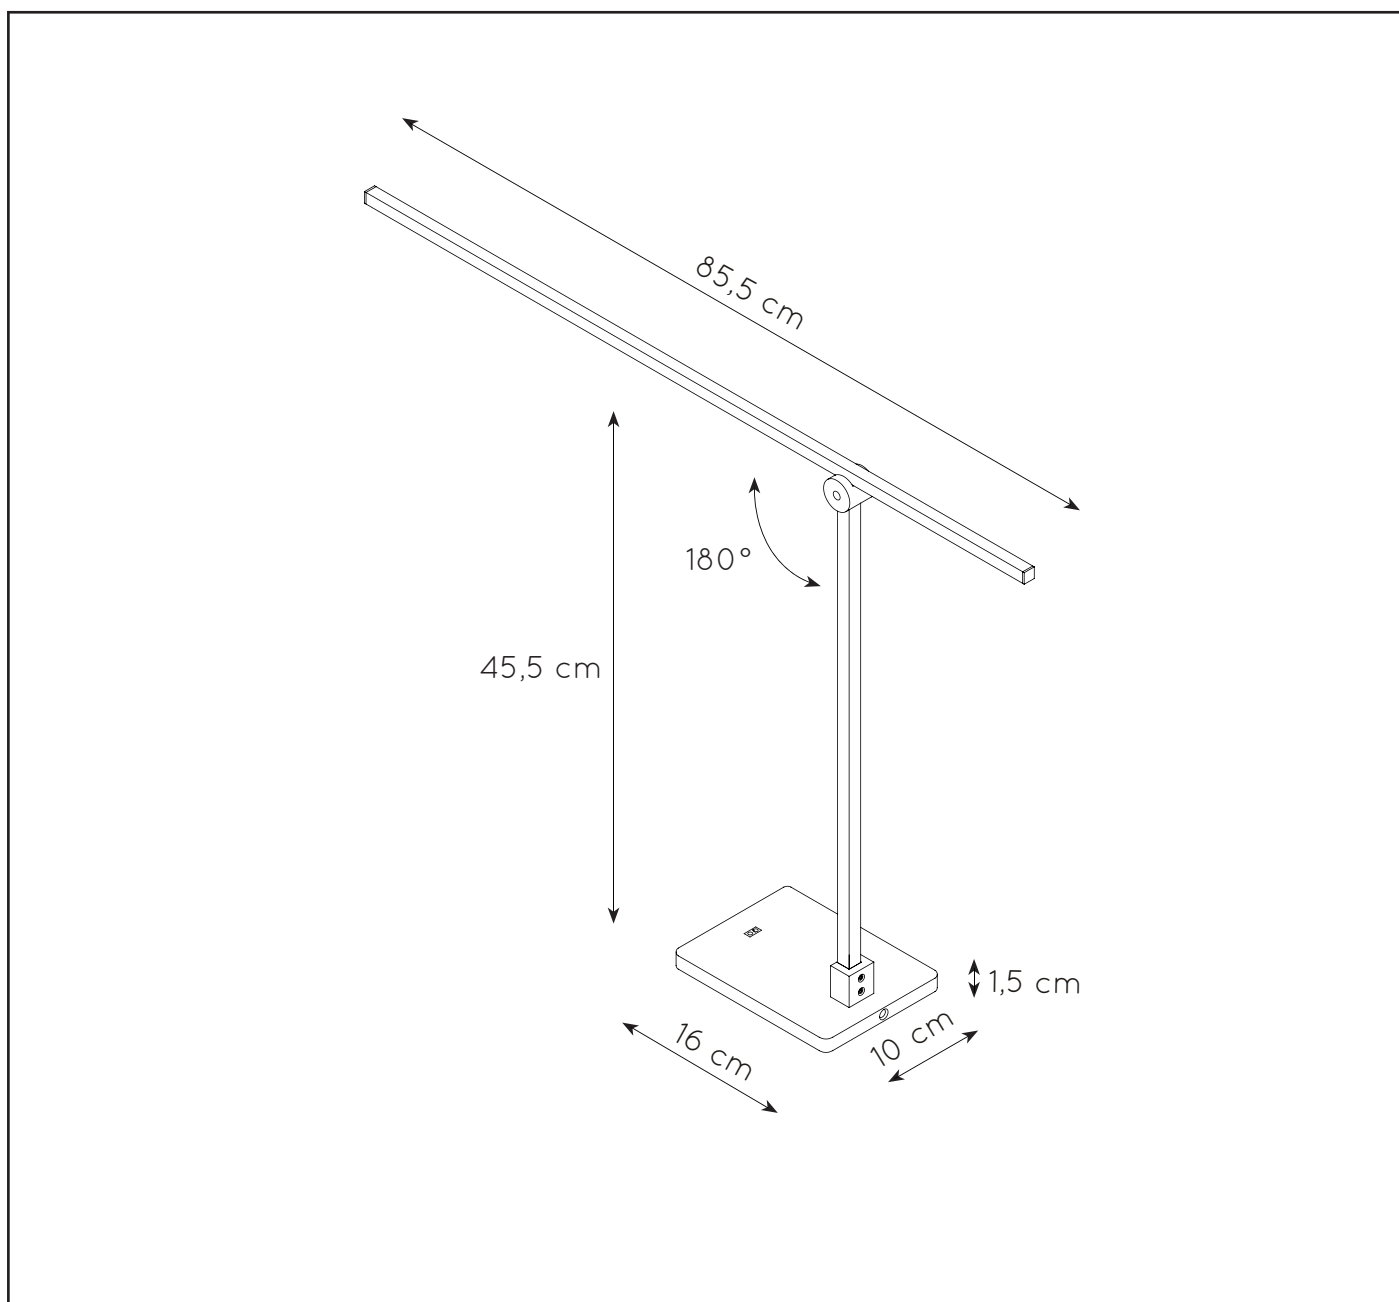

LUCIDE

item number : 23650/12/30
EAN code : 5411212234285

AGENA

General

Dimensions LxWxH : 85,5 cm x 10 cm x 45,5 cm
Heigth minimum : 45,5 cm
Heigth maximum : 45,5 cm
Dimensions shade LxWxH : 85,5 cm x 1,3 cm x 1,3cm
Main material : Aluminium
Ceiling rose material : -
Color : Black
Style : Modern
Shape : Tube
Weight : 1,3kg
Warranty : 3 years

Product specifications

Dimmable : Yes
Light direction : Downlight
Adjustable in height : No
(Before Installation)
Directional : Not Directional
Cable : Yes, Cable with plug on Product
Cable length : 200 cm
Sensor : Yes
Control : Sensor Dimmer Control
IP-Class : 20
Electric class : 2
Light source including ? : Yes
Lamp socket : LED
Light source number : 1
Power requirements : 220-240V~50Hz
Bulb type & maximum wattage : LED 12W

For more specifications of this product please visit

www.lucide.com

LUCIDE

TECHNICAL DRAWING & DIMENSIONS

AGENA

Item number : 23650/12/30

EAN code : 5411212234285

For more specifications, dimensions please visit