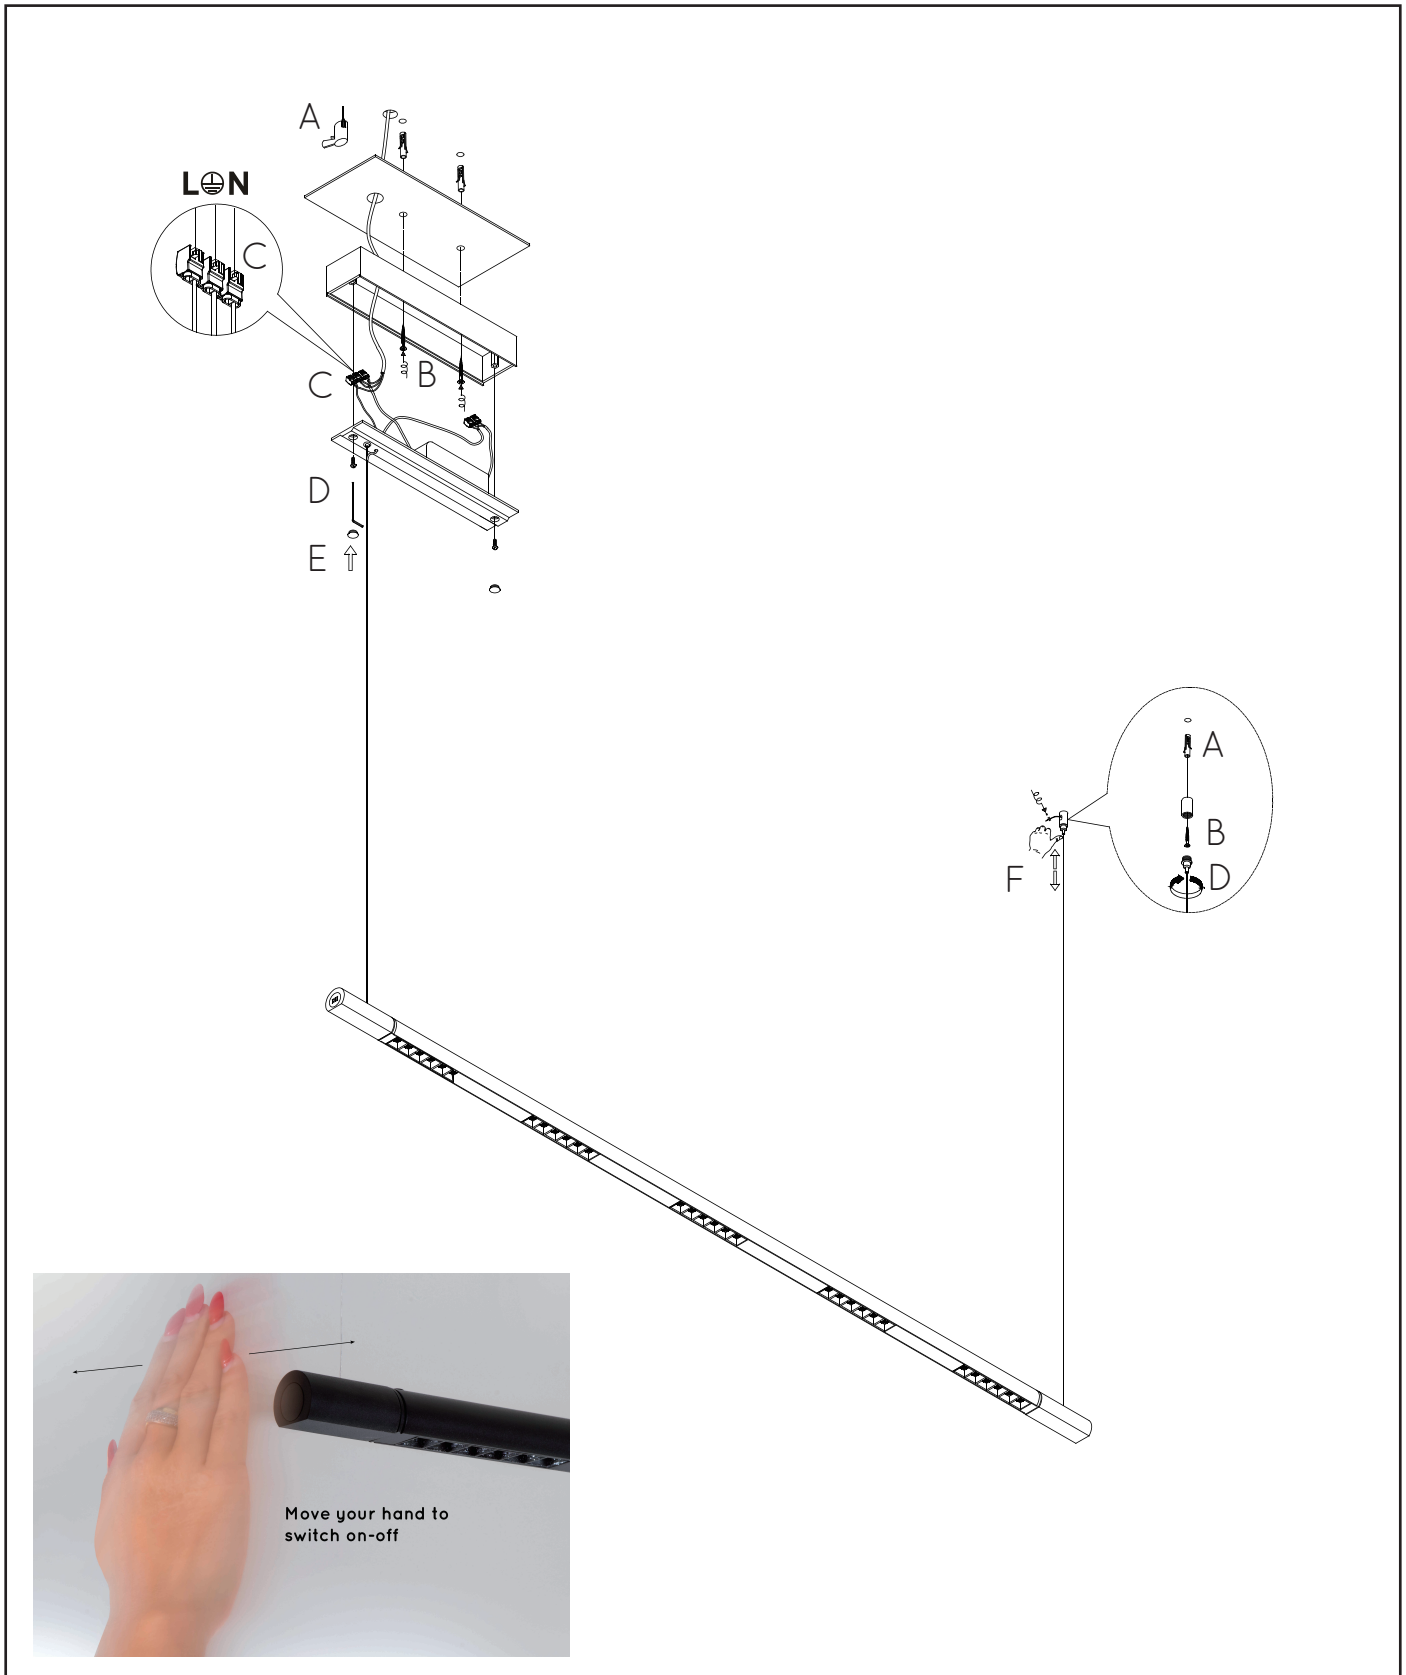

LUCIDE

item number : 23451/30/30
EAN code : 5411212234261

IZAK

General

Dimensions LxWxH : 120 cm x 10 cm x 130 cm
Heigth minimum : 10 cm
Heigth maximum : 130 cm
Dimensions shade LxWxH : Ø3cm x 120cm
Main material : Aluminium
Ceiling rose material : Aluminium
Color : Black
Style : Modern
Shape : Tube
Weight : 1,5kg
Warranty : 3 years

Product specifications

Dimmable : Yes
Light direction : Downlight
Adjustable in heigth : Yes
 (Before Installation)
Directional : Not Directional
Cable : Yes, Cable On Product
Cable length : 123 cm
Sensor : Yes
Control : Sensor Dimmer Switch
IP-Class : 20
Electric class : 1
Light source including ? : Yes
Lamp socket : LED
Light source number : 1
Power requirements : 220-240V~50Hz
Bulb type & maximum wattage : LED 30W

For more specifications of this product please visit

www.lucide.com

IZAK

Item number : 23451/30/30

EAN code : 5411212234261

For more specifications, dimensions please visit

www.lucide.com

LUCIDE