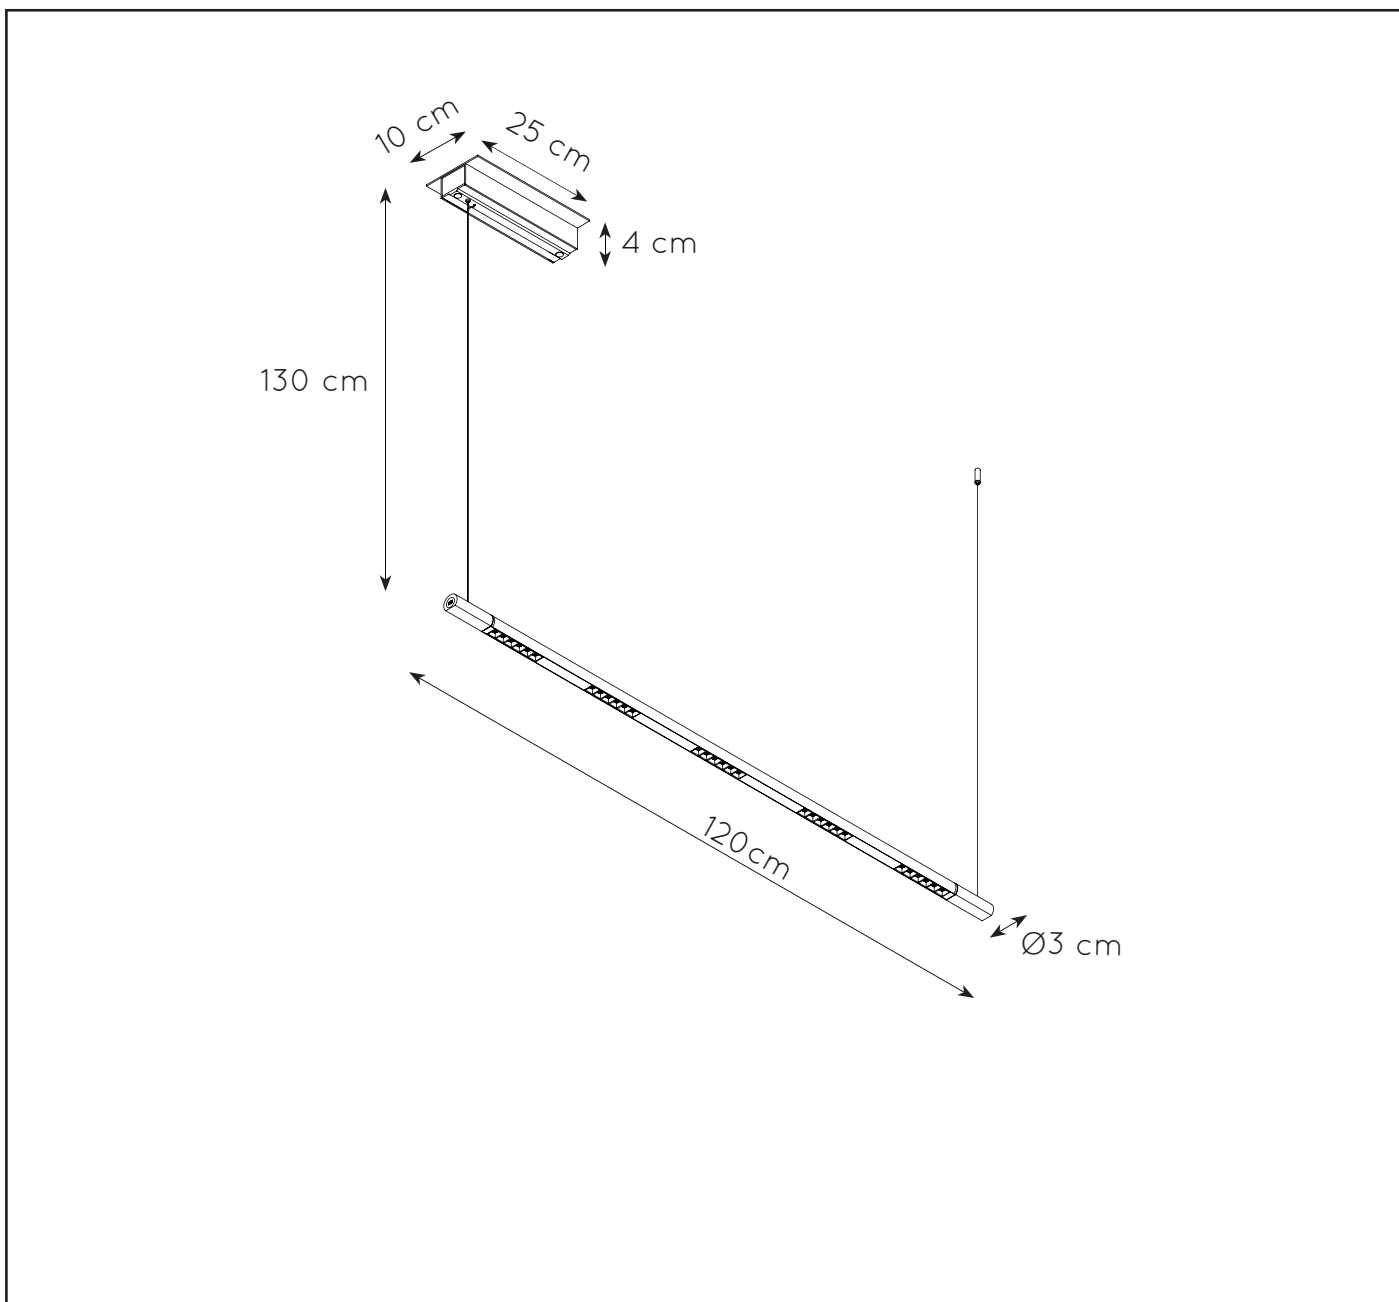

LUCIDE

item number : 23451/30/30
EAN code : 5411212234261

IZAK

General

Dimensions LxWxH : 120 cm x 10 cm x 130 cm
Heigth minimum : 10 cm
Heigth maximum : 130 cm
Dimensions shade LxWxH : Ø3cm x 120cm
Main material : Aluminium
Ceiling rose material : Aluminium
Color : Black
Style : Modern
Shape : Tube
Weight : 1,5kg
Warranty : 3 years

Product specifications

Dimmable : Yes
Light direction : Downlight
Adjustable in heigth : Yes
 (Before Installation)
Directional : Not Directional
Cable : Yes, Cable On Product
Cable length : 123 cm
Sensor : Yes
Control : Sensor Dimmer Switch
IP-Class : 20
Electric class : 1
Light source including ? : Yes
Lamp socket : LED
Light source number : 1
Power requirements : 220-240V~50Hz
Bulb type & maximum wattage : LED 30W

For more specifications of this product please visit

www.lucide.com

IZAK

Item number : 23451/30/30

EAN code : 5411212234261

For more specifications, dimensions please visit

www.lucide.com

LUCIDE