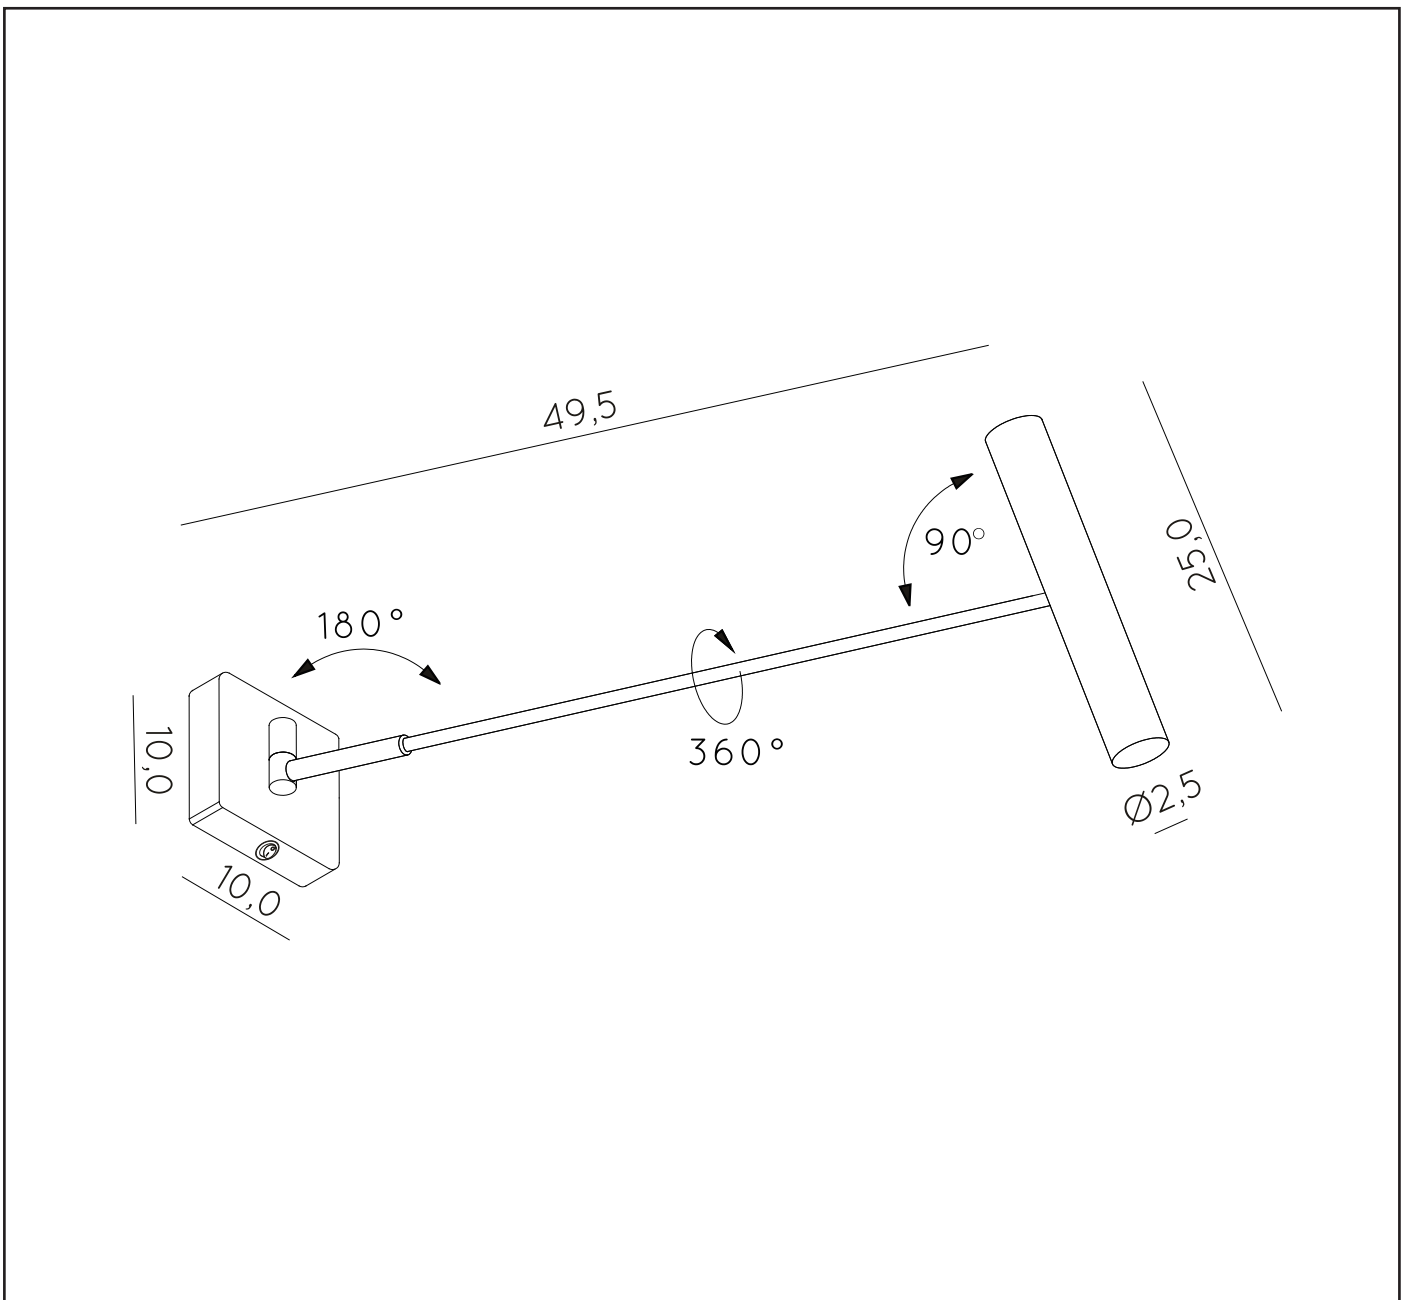

LUCIDE

item number : 23262/05/30
EAN code : 5411212234162

WYGO

General

Dimensions LxWxH : 49,5 cm x 10 cm x 25 cm
Heigh minimum : -
Heigh maximum : 25 cm
Dimensions shade LxWxH : Ø2,5cm x25cm
Main material : Aluminium
Ceiling rose material : Aluminium
Color : Black
Style : Modern
Shape : Tube
Weight : 0.35kg
Warranty : 3 years

Product specifications

Dimmable : Yes
Light direction : Downlight
Adjustable in heigh : No
(Before Installation)
Directional : Directional
Cable : No
Cable length : -
Sensor : Without Sensor
Control : Light Switch Control
IP-Class : 20
Electric class : 1
Light source including ? : Yes
Lamp socket : LED
Light source number : 1
Power requirements : 220-240V~50Hz
Bulb type & maximum wattage : LED 5W

For more specifications of this product please visit

www.lucide.com

LUCIDE

WYGO

Item number : 23262/05/30

EAN code : 5411212234162

For more specifications, dimensions please visit

www.lucide.com