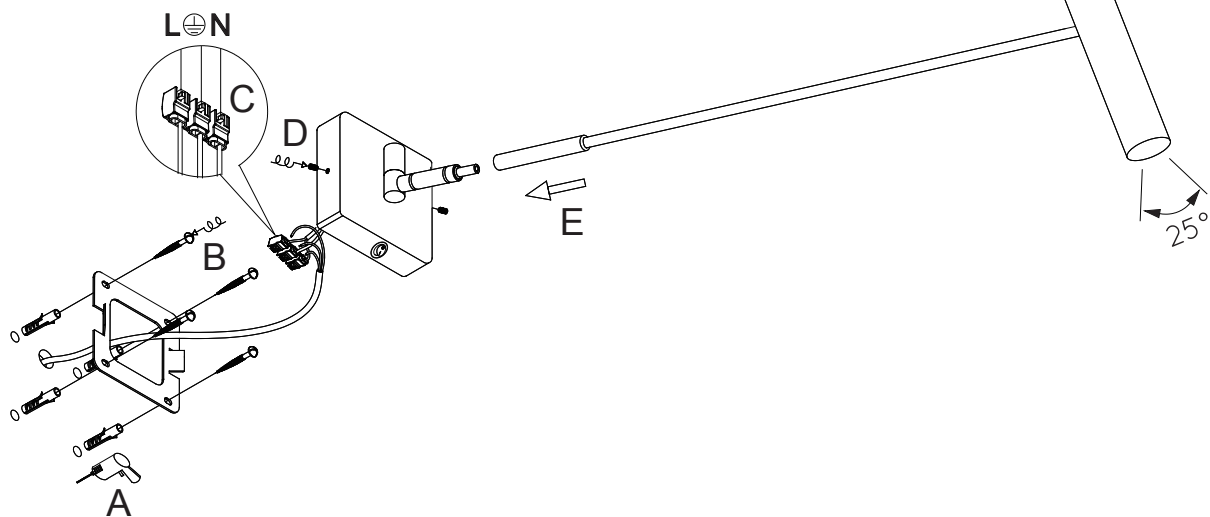

LUCIDE

Dit product bevat een lichtbron van energie-efficiëntieklasse F (oude klasse A++)

Ce produit contient une source lumineuse de classe énergétique F (ancien classe A++)

This product contains a light source of energy efficiency class F (old class A++)

Dieses Produkt enthält eine Lichtquelle der Energieeffizienzklasse F (alte Klasse A++)

Ten produkt zawiera ród o wiat a o klasie efektywno ci energetycznej F (stara klasa A++)