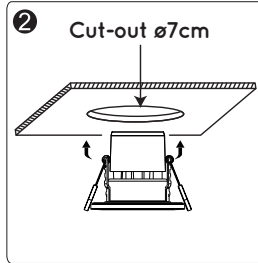

Installation drawing