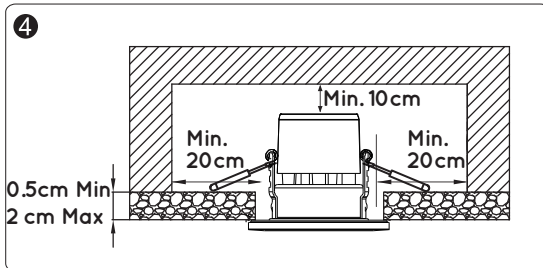

Installation drawing