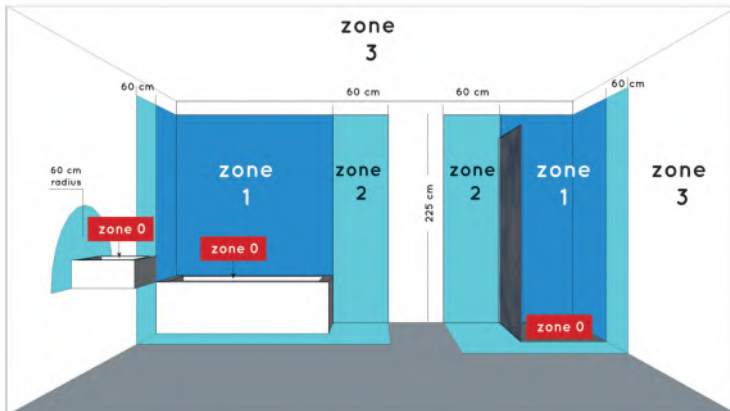

LUCIDE

item number : 22973/06/99
EAN code : 5411212221476

BINKY LED

General

Dimensions LxWxH : 9.6x8.8x7.3cm
Heigh minimum : 7.3 cm
Heigh maximum : 7.3 cm
Dimensions shade LxWxH :-
Main material : PBT and PC
Ceiling rose material : N/A
Color : Black and white
Style : Modern
Shape : As shown
Weight : 0,184 kg
Warranty : 3 years

Installation of items in bathroom:

Product specifications

Dimmable : Yes
Light direction : Spot
Adjustable in height : Not adjustable In Height
(Before Installation)
Directional : Directional
Cable : No cable On Product
Cable length : - cm
Sensor : Without Sensor
Control : Light Switch Control
IP-Class : Surface IP65
Electric class : 1
Light source including ? : Yes
Lamp socket : N/A
Light source number : 1
Power requirements : 220-240V~50Hz
Bulb tube & maximum wattage : 6.5W LED