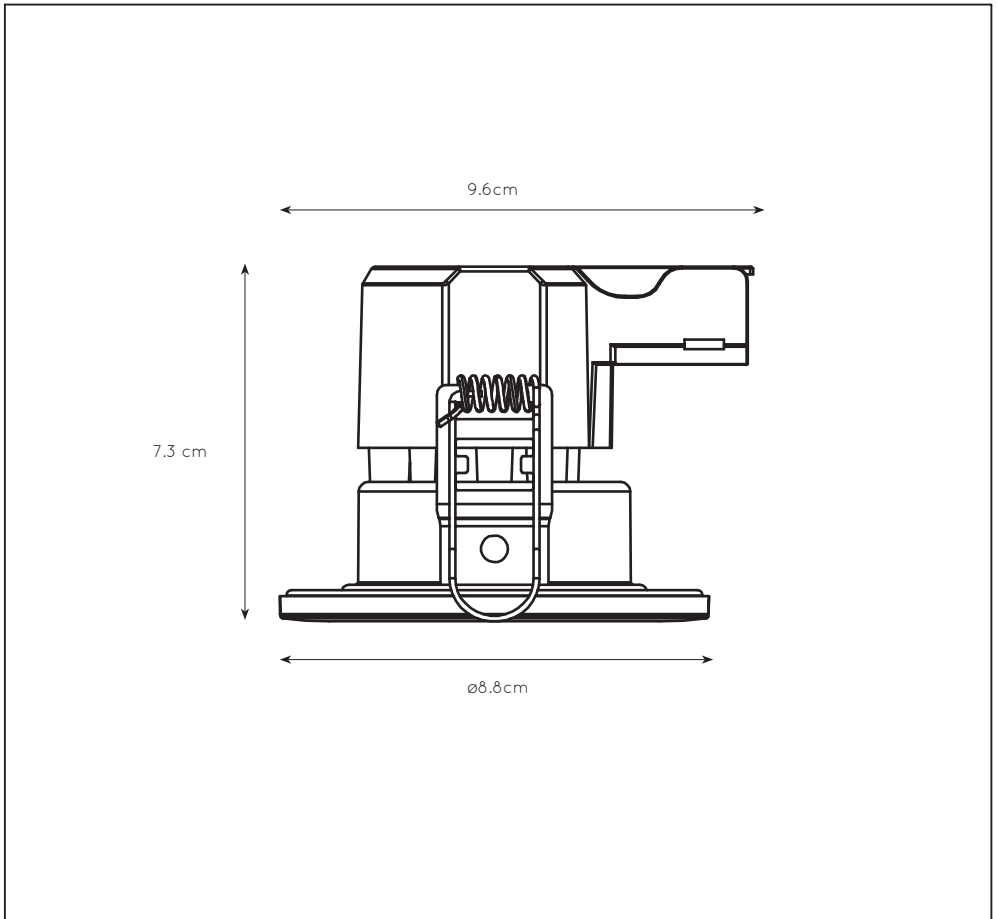

LUCIDE

item number : 22973/06/99
EAN code : 5411212221476

BINKY LED

General

Dimensions LxWxH : 9.6x8.8x7.3cm
Heigh minimum : 7.3 cm
Heigh maximum : 7.3 cm
Dimensions shade LxWxH :-
Main material : PBT and PC
Ceiling rose material : N/A
Color : Black and white
Style : Modern
Shape : As shown
Weight : 0,184 kg
Warranty : 3 years

Installation of items in bathroom:

Product specifications

Dimmable : Yes
Light direction : Spot
Adjustable in height : Not adjustable In Height
(Before Installation)
Directional : Directional
Cable : No cable On Product
Cable length : - cm
Sensor : Without Sensor
Control : Light Switch Control
IP-Class : Surface IP65
Electric class : 1
Light source including ? : Yes
Lamp socket : N/A
Light source number : 1
Power requirements : 220-240V~50Hz
Bulb tube & maximum wattage : 6.5W LED

IP classifications	zone 0	zone 1 <small>minimum</small>	zone 2 <small>minimum</small>	zone 3 <small>minimum</small>
		IP65	IP44	IP21

LUCIDE

BINKY LED

Item number : 22973/06/99

EAN code : 5411212221476

For more specifications, dimensions please visit