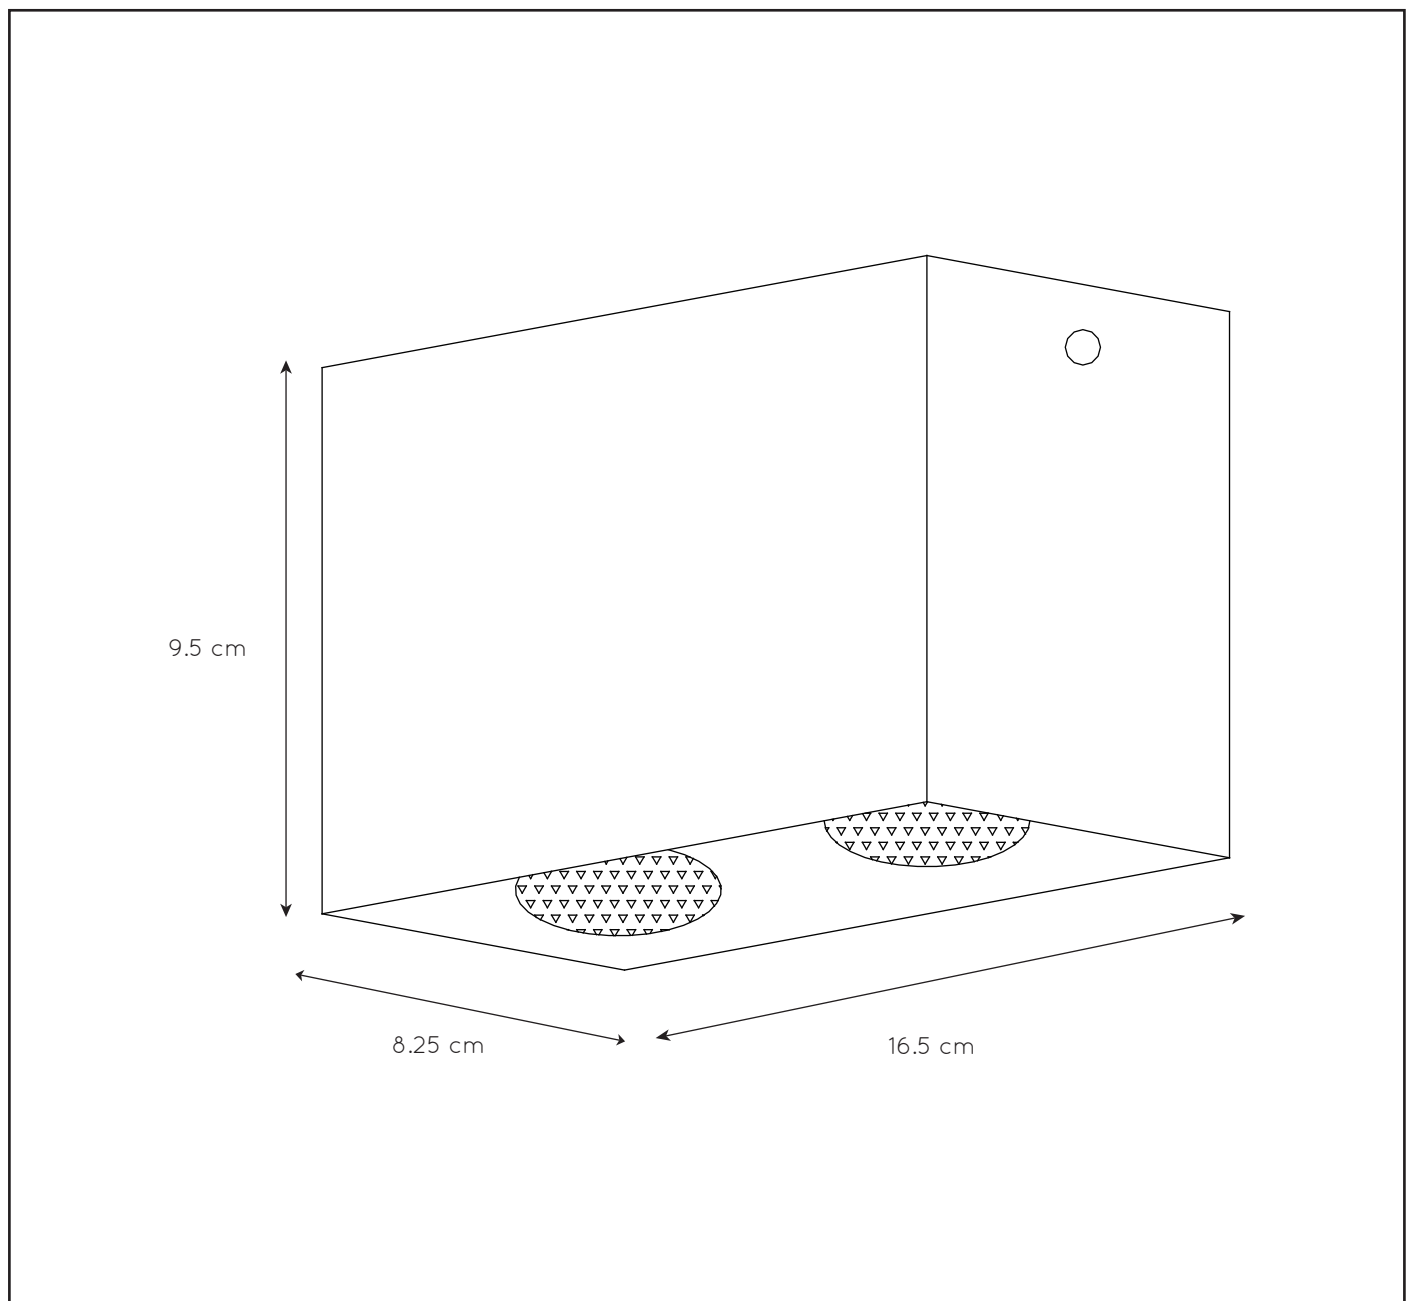

LUCIDE

GENERAL SPECIFICATIONS

RECOMMENDED LUCIDE LIGHT SOURCE

49009/05/30

Light source dimmable : Yes Dim to warm
Light source incl. : No

General

Dimensions LxWxH : 16.5 cm x 8.25 cm x 9.5 cm
Height minimum : -
Height maximum : 9.5 cm
Dimensions shade LxWxH : 16.5 cm x 8.25 cm x 9.5 cm
Main material : Aluminium
Ceiling rose material : Metal
Color : Black out - Brass in, White out - Brass in
Style : Modern
Shape : Rectangle
Weight : 0.5 kg
Warranty : 2 years

Product specifications

Dimmable : No
Light direction : Downlight
Adjustable in height : Not In Height Adjustable
Directional : Directional
Cable : No
Cable length :
Sensor : Without Sensor
Control : Light Switch Control
IP-Class : 20
Electric class : 1
Light source including ? : No
Lamp socket : GU10
Light source number : 2
Power requirements : 220-240V-50Hz
Bulb type & maximum wattage : GU10- max.50W

For more specifications of this product please visit
www.lucide.com

LUCIDE

TECHNICAL DRAWING & DIMENSIONS

BIDO

Item number : 22966/02/30

EAN code : 5411212221544

Item number : 22966/02/31

EAN code : 5411212221551