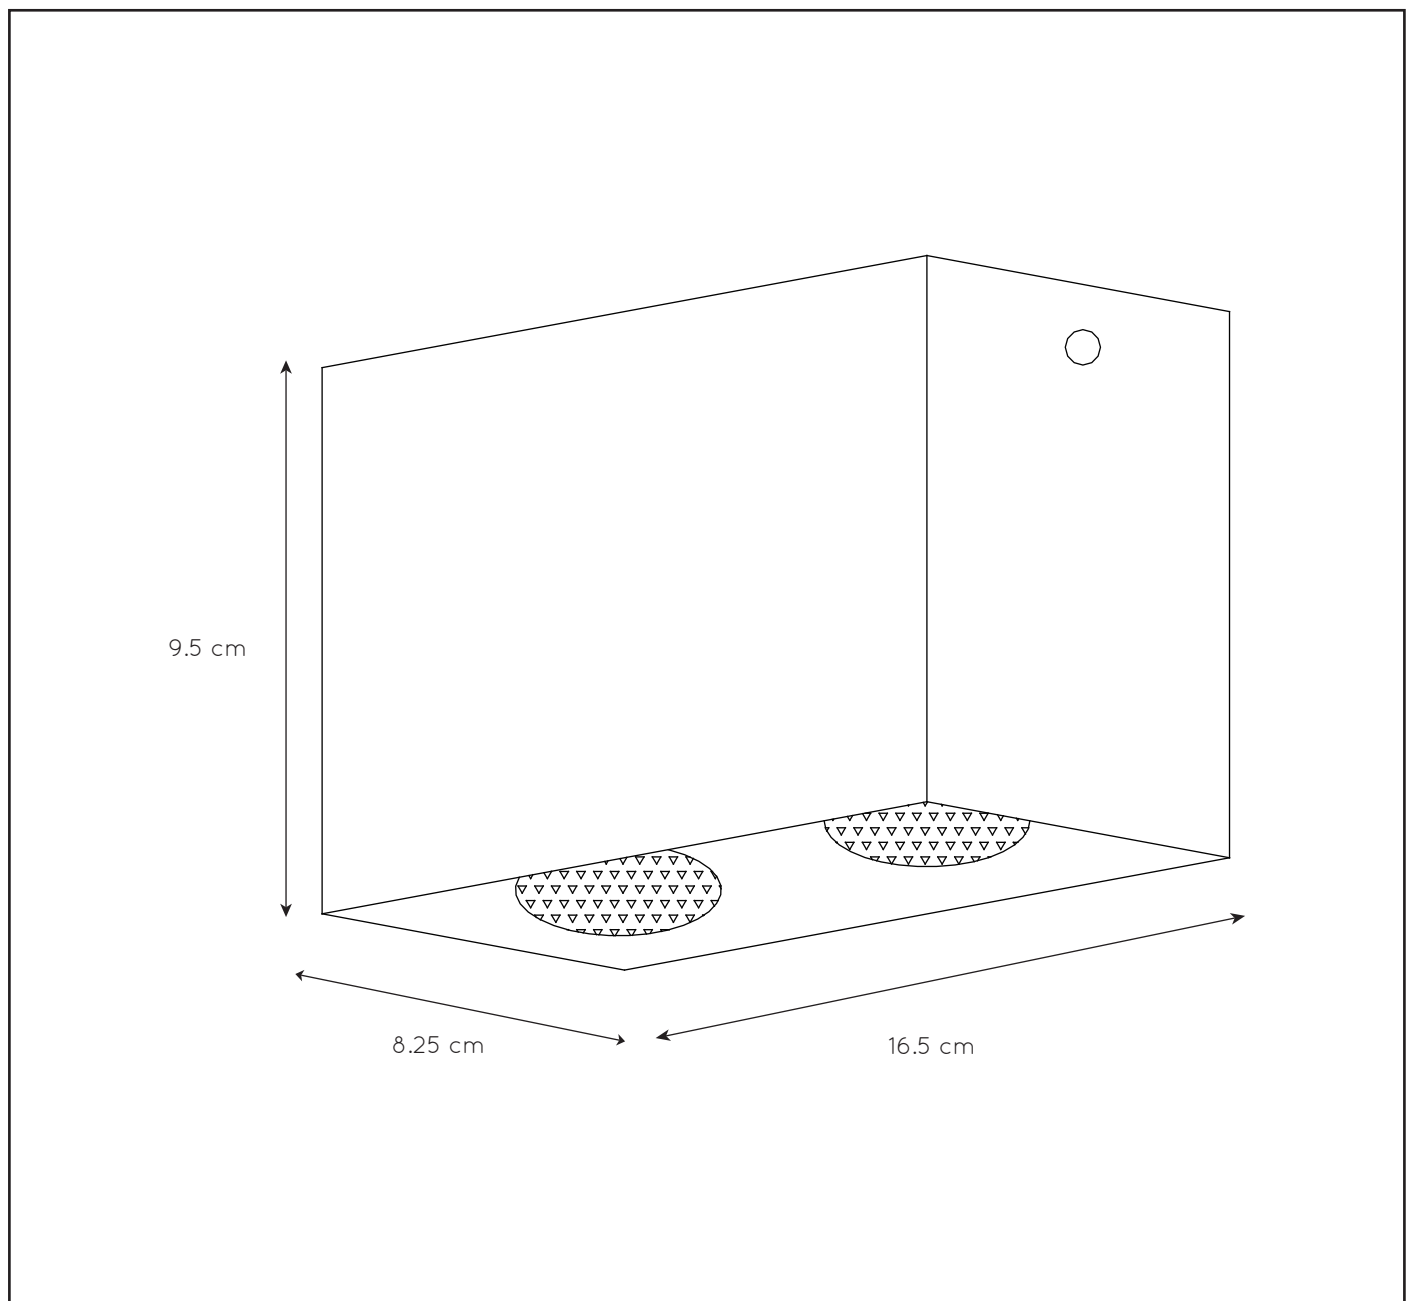

LUCIDE

TECHNICAL DRAWING & DIMENSIONS

BIDO

Item number : 22966/02/30

EAN code : 5411212221544

Item number : 22966/02/31

EAN code : 5411212221551

For more specifications, dimensions please visit

www.lucide.com