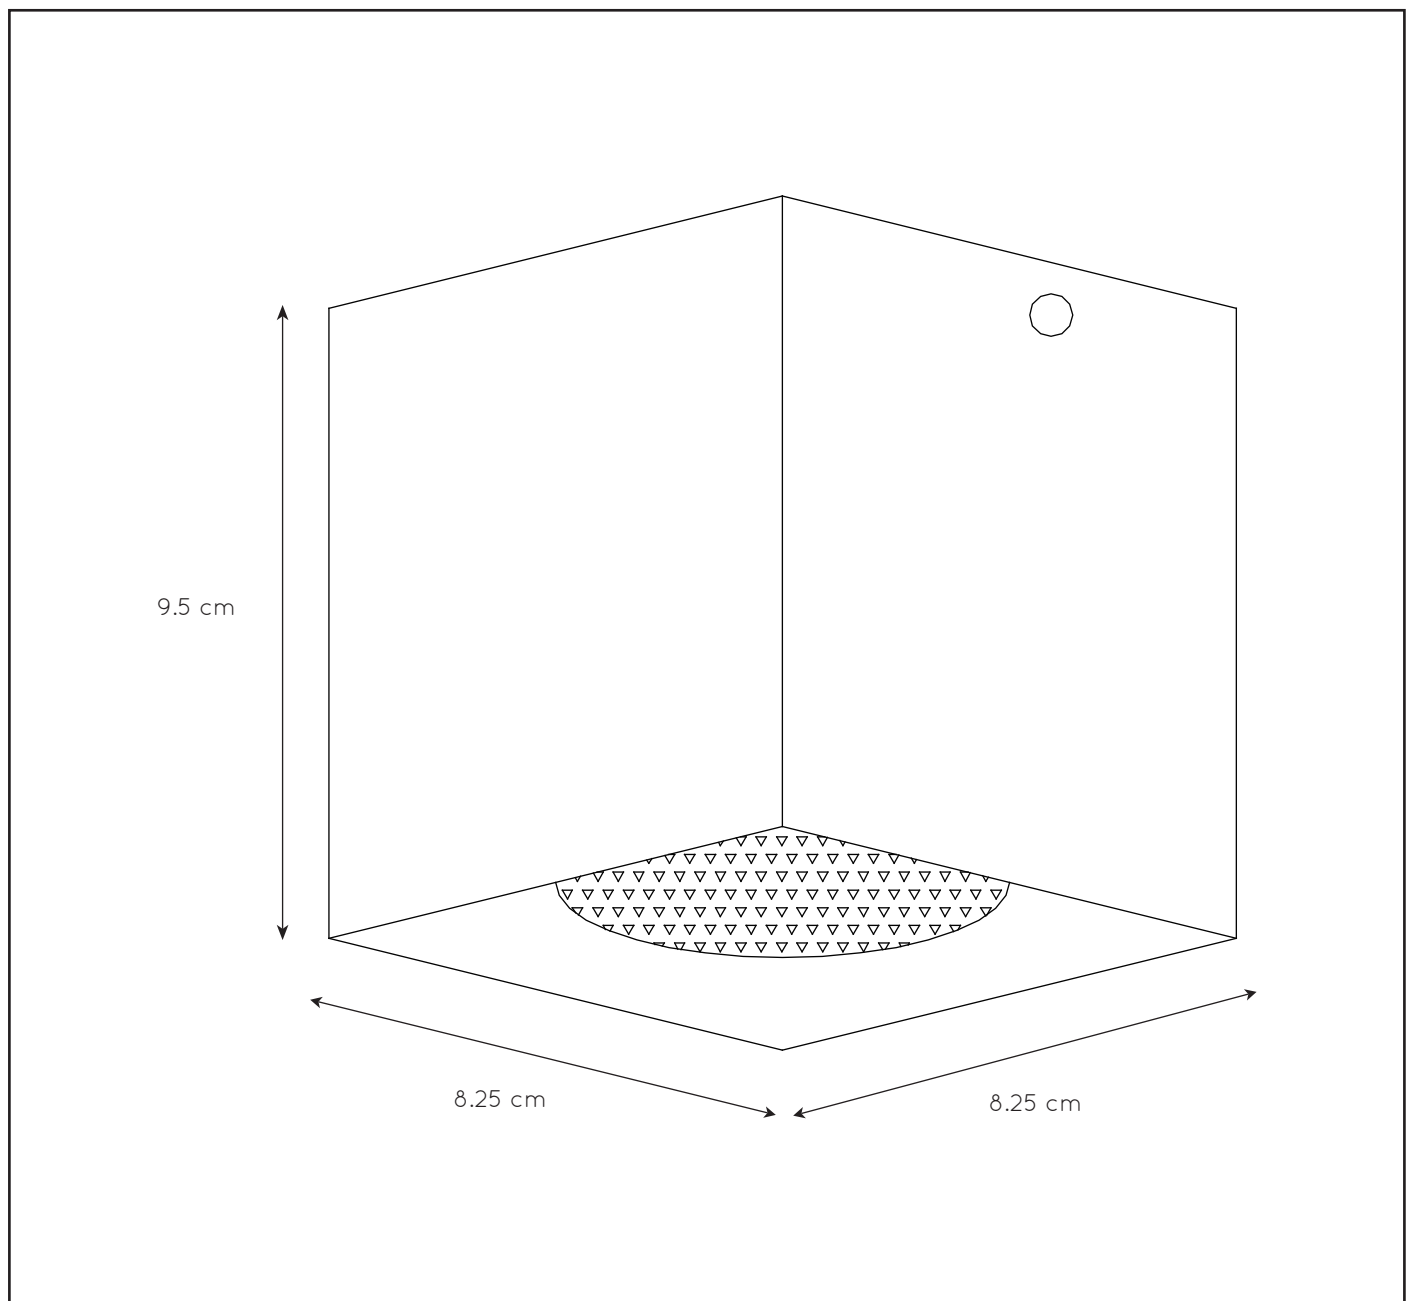

LUCIDE

TECHNICAL DRAWING & DIMENSIONS

BIDO

Item number : 22966/01/30

EAN code : 5411212221520

Item number : 22966/01/31

EAN code : 5411212221537

For more specifications, dimensions please visit

www.lucide.com