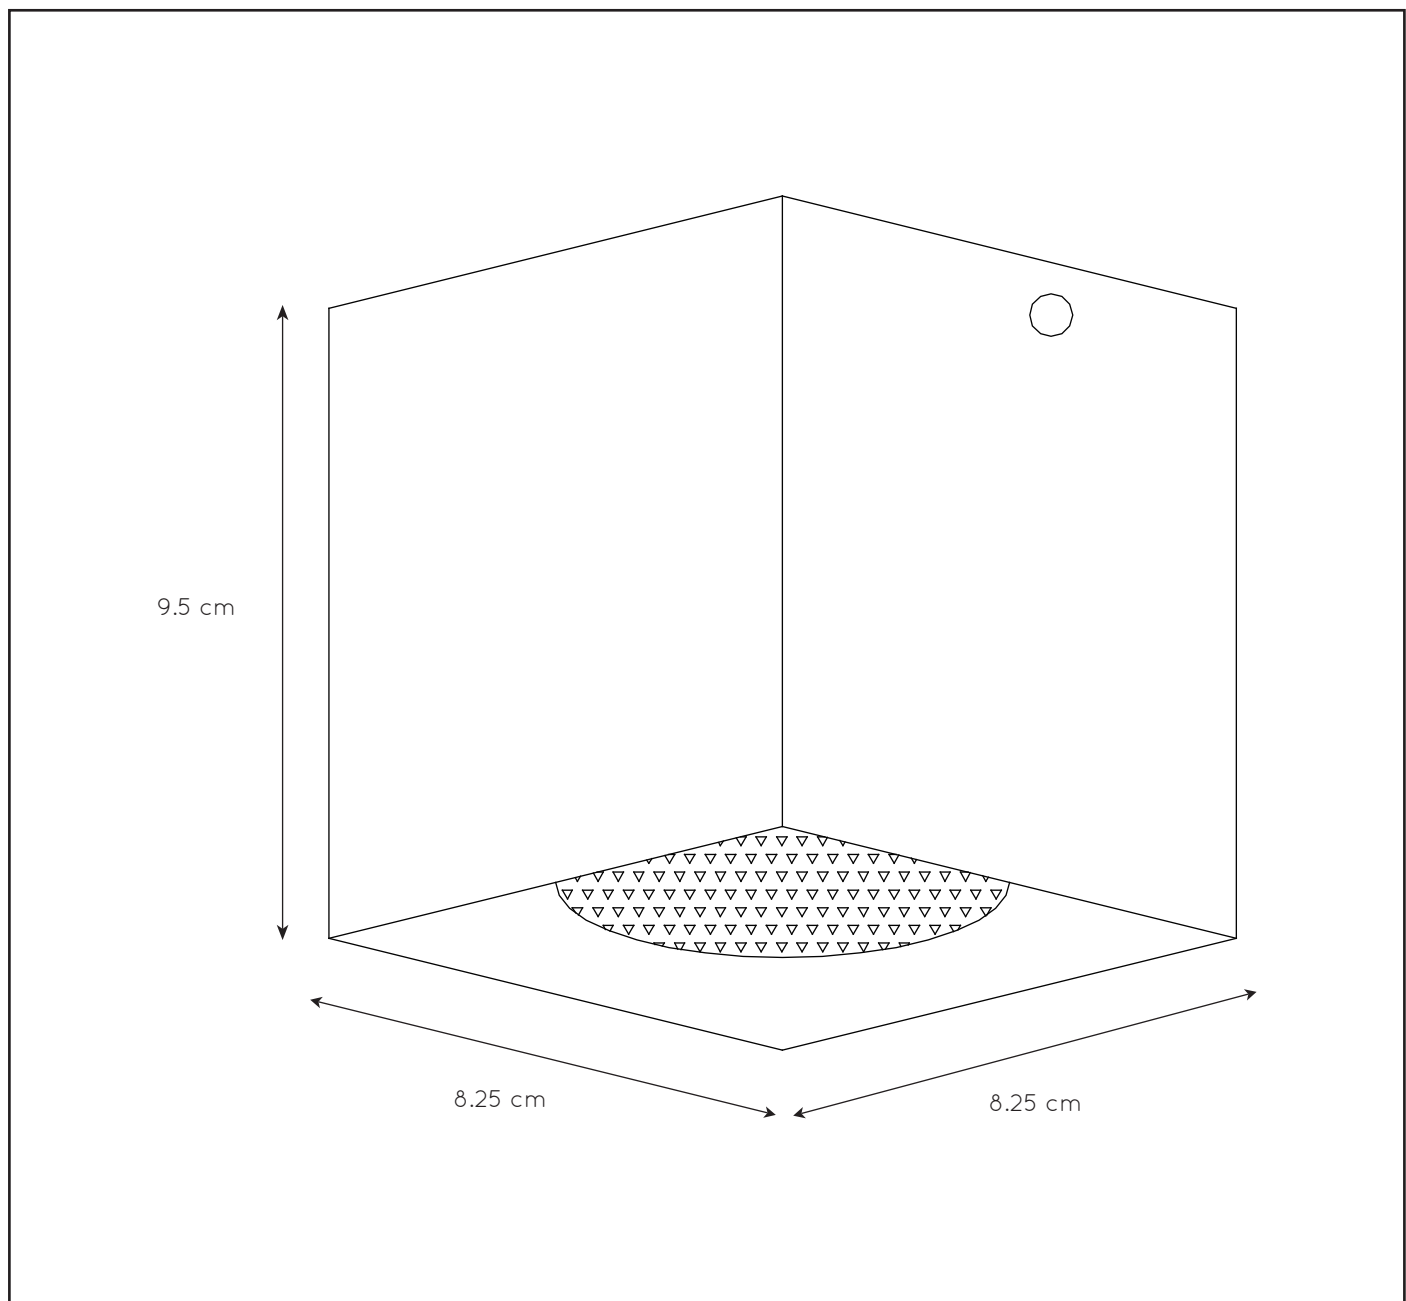

LUCIDE

GENERAL SPECIFICATIONS

**RECOMMENDED LUCIDE
LIGHT SOURCE**

49009/05/30

Light source dimmable : Yes Dim to warm
Light source incl. : No

General

Dimensions LxWxH : 8.25 cm x 8.25 cm x 9.5 cm
Height minimum : -
Height maximum : 9.5 cm
Dimensions shade LxWxH : 8.25 cm x 8.25 cm x 9.5 cm
Main material : Aluminium
Ceiling rose material : Metal
Color : Black out - Brass in, White out - Brass in
Style : Modern
Shape : Square
Weight : 0.4 kg
Warranty : 2 years

Product specifications

Dimmable : No
Light direction : Downlight
Adjustable in height : Not In Height Adjustable
Directional : Directional
Cable : No
Cable length :
Sensor : Without Sensor
Control : Light Switch Control
IP-Class : 20
Electric class : 1
Light source including ? : No
Lamp socket : GU10
Light source number : 1
Power requirements : 220-240V-50Hz
Bulb type & maximum wattage : GU10- max.50W

For more specifications of this product please visit
www.lucide.com

LUCIDE

TECHNICAL DRAWING & DIMENSIONS

BIDO

Item number : 22966/01/30

EAN code : 5411212221520

Item number : 22966/01/31

EAN code : 5411212221537