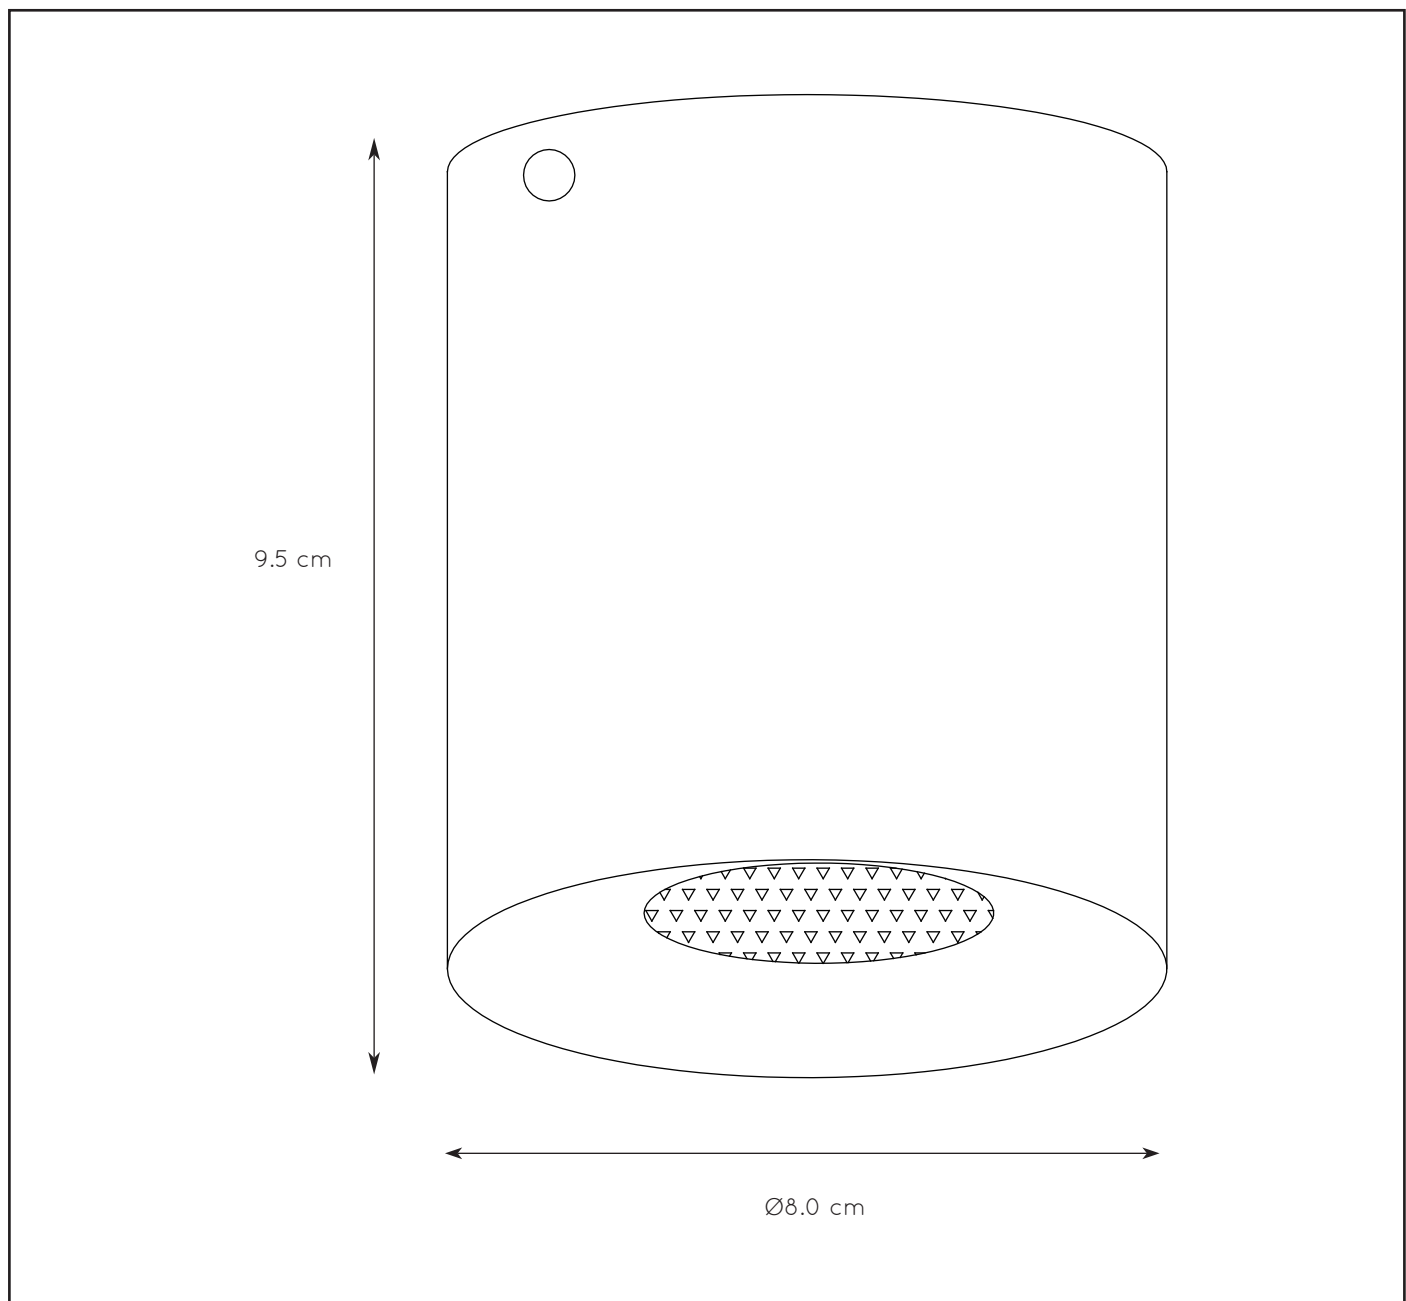

LUCIDE

GENERAL SPECIFICATIONS

RECOMMENDED LUCIDE  
LIGHT SOURCE

**49009/05/30**

Light source dimmable : Yes Dim to warm  
Light source incl. : No

**General**

Dimensions LxWxH : 8.0 cm x 8.0 cm x 9.5 cm  
Height minimum : -  
Height maximum : 9.5 cm  
Dimensions shade LxWxH : 8.0 cm x 8.0 cm x 9.5 cm  
Main material : Aluminium  
Ceiling rose material : Metal  
Color : Black out - Brass in, White out - Brass in  
Style : Modern  
Shape : Cylinder  
Weight : 0.25 kg  
Warranty : 2 years

**Product specifications**

Dimmable : No  
Light direction : Downlight  
Adjustable in height : Not In Height Adjustable  
Directional : Directional  
Cable : No  
Cable length :  
Sensor : Without Sensor  
Control : Light Switch Control  
IP-Class : 20  
Electric class : 1  
Light source including ? : No  
Lamp socket : GU10  
Light source number : 1  
Power requirements : 220-240V-50Hz  
Bulb type & maximum wattage : GU10- max.50W

For more specifications of this product please visit  
[www.lucide.com](http://www.lucide.com)

LUCIDE

TECHNICAL DRAWING & DIMENSIONS

## BIDO

Item number : 22965/01/30

EAN code : 5411212221506

Item number : 22965/01/31

EAN code : 5411212221513

For more specifications, dimensions please visit

[www.lucide.com](http://www.lucide.com)