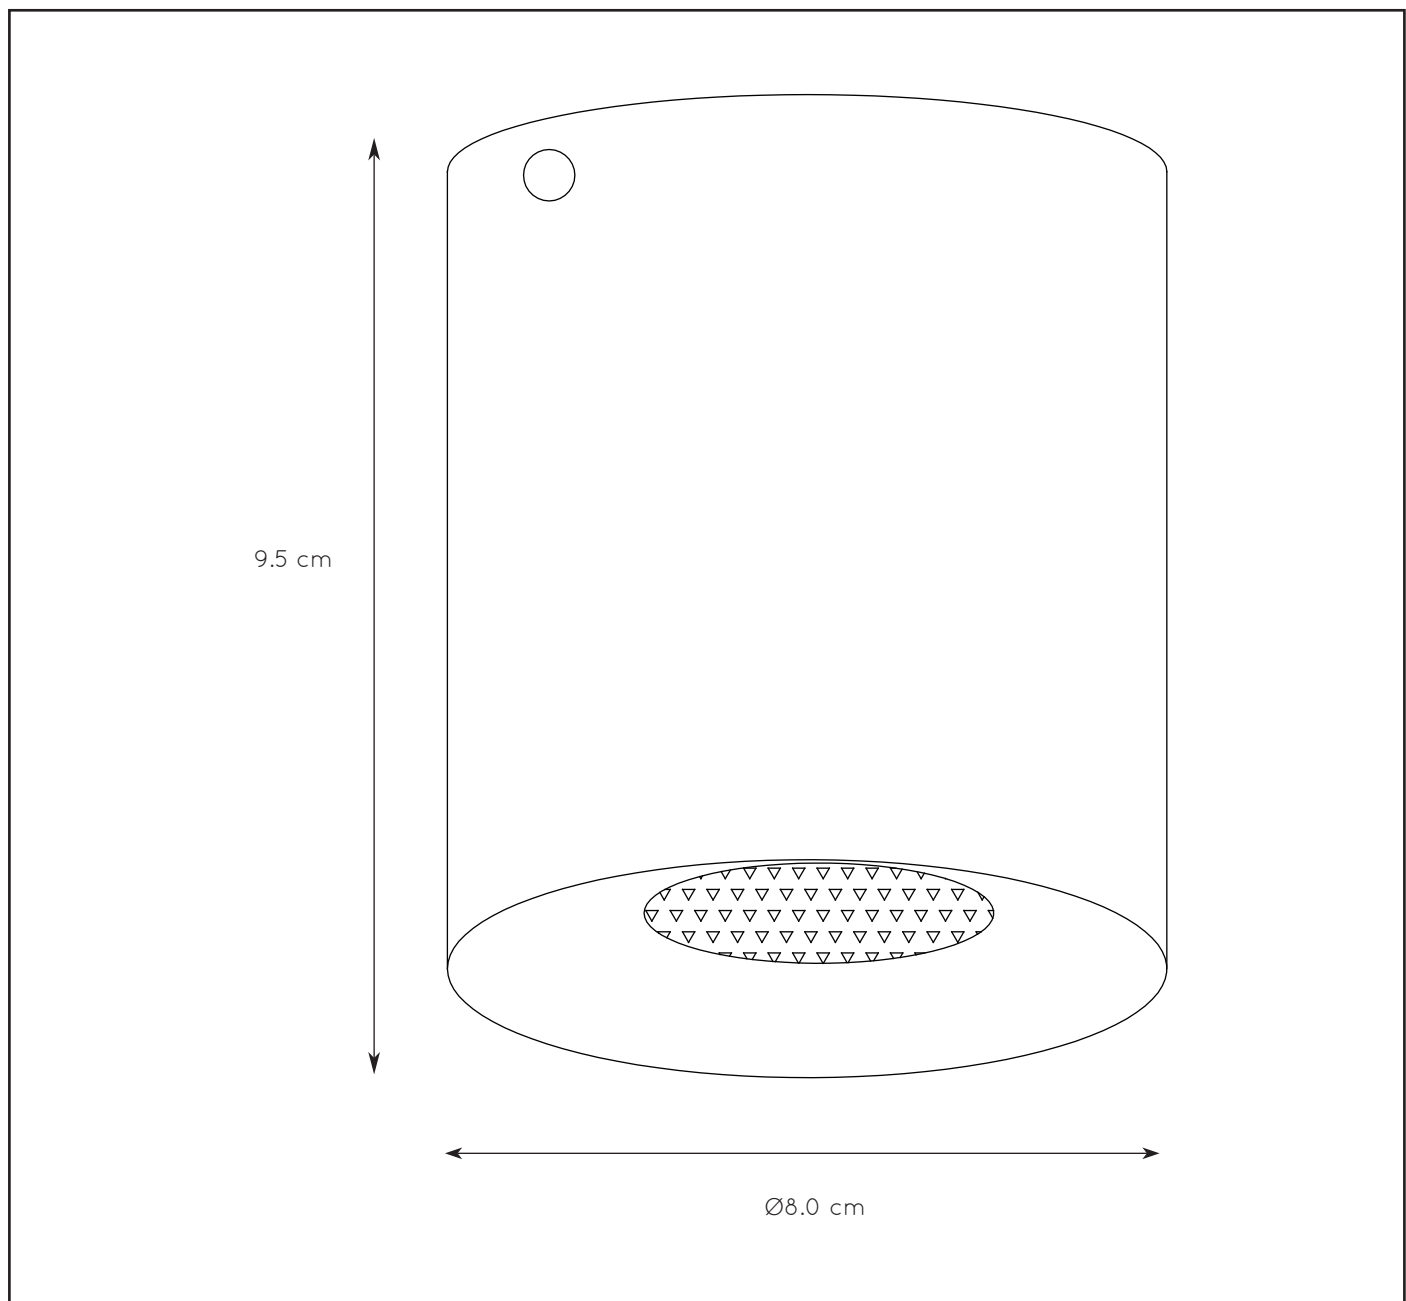

General

Dimensions LxWxH : 8.0 cm x 8.0 cm x 9.5 cm
Height minimum : -
Height maximum : 9.5 cm
Dimensions shade LxWxH : 8.0 cm x 8.0 cm x 9.5 cm
Main material : Aluminium
Ceiling rose material : Metal
Color : Black out - Brass in, White out - Brass in
Style : Modern
Shape : Cylinder
Weight : 0.25 kg
Warranty : 2 years

Product specifications

Dimmable : No
Light direction : Downlight
Adjustable in height : Not In Height Adjustable
Directional : Directional
Cable : No
Cable length :
Sensor : Without Sensor
Control : Light Switch Control
IP-Class : 20
Electric class : 1
Light source including ? : No
Lamp socket : GU10
Light source number : 1
Power requirements : 220-240V-50Hz
Bulb type & maximum wattage : GU10- max.50W

For more specifications of this product please visit

www.lucide.com

LUCIDE

TECHNICAL DRAWING & DIMENSIONS

BIDO

Item number : 22965/01/30

EAN code : 5411212221506

Item number : 22965/01/31

EAN code : 5411212221513

For more specifications, dimensions please visit

www.lucide.com

LUCIDE

INSTALLATION DRAWING SPECIFICATIONS