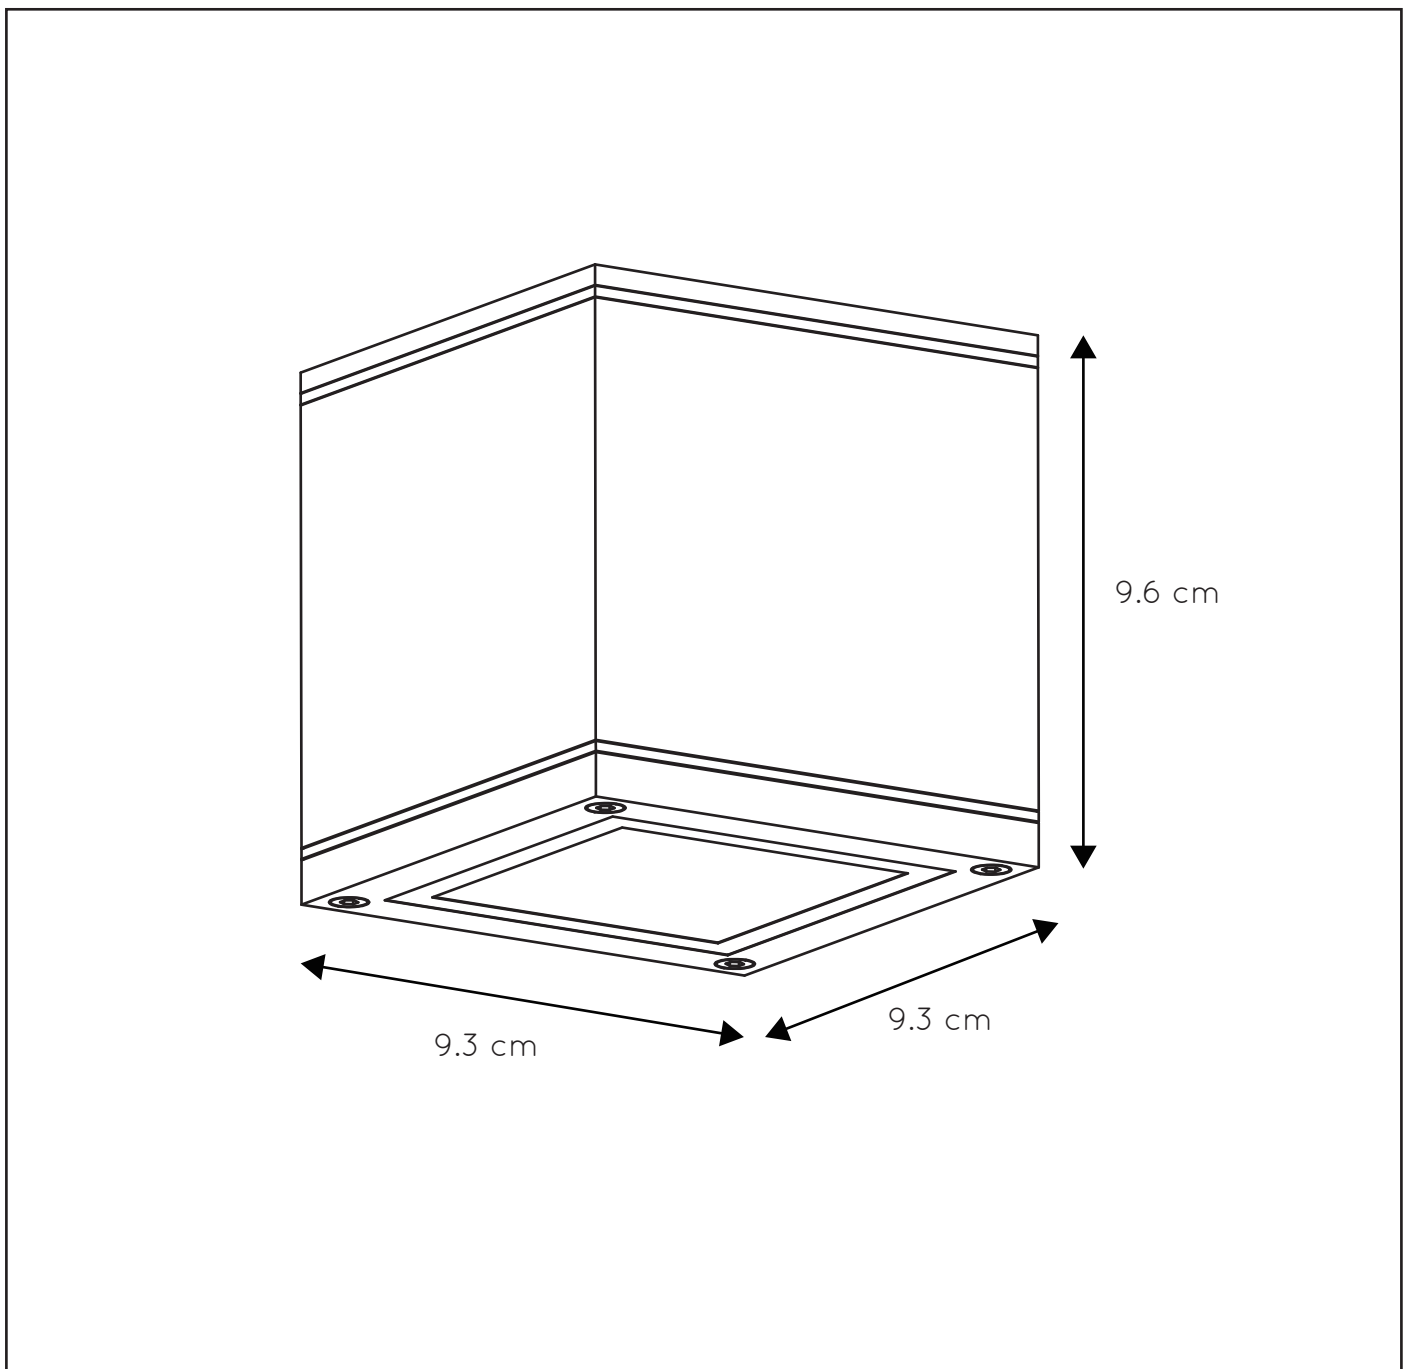

LUCIDE

TECHNICAL DRAWING & DIMENSIONS

AVEN

Item number : 22963/01/30

EAN code : 5411212221452

Item number : 22963/01/31

EAN code : 5411212221469

For more specifications, dimensions please visit

www.lucide.com