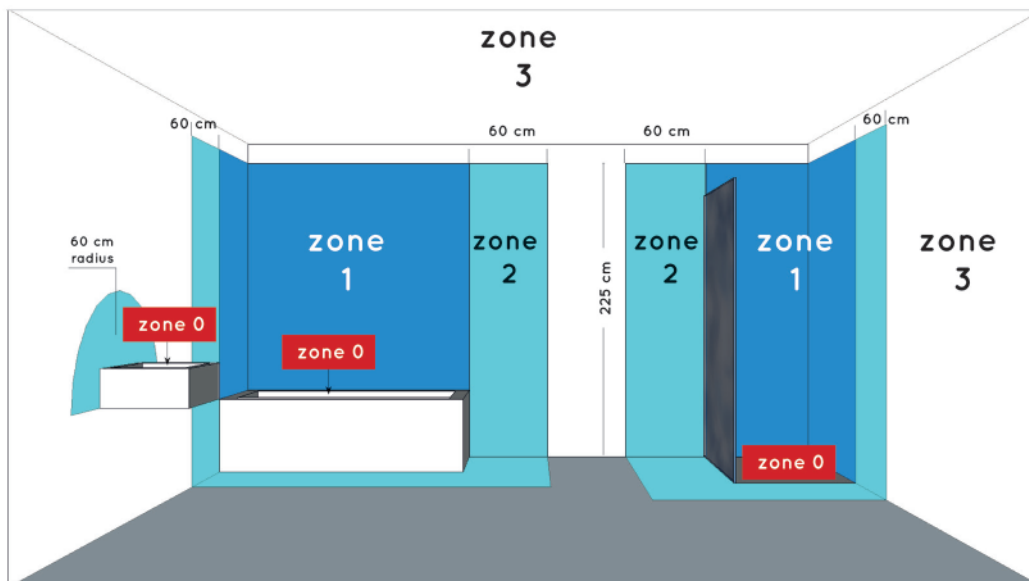

Installation of items in bathroom:

IP classifications	zone 0	zone 1 minimum	zone 2 minimum	zone 3 minimum

For more specifications of this product please visit www.lucide.com