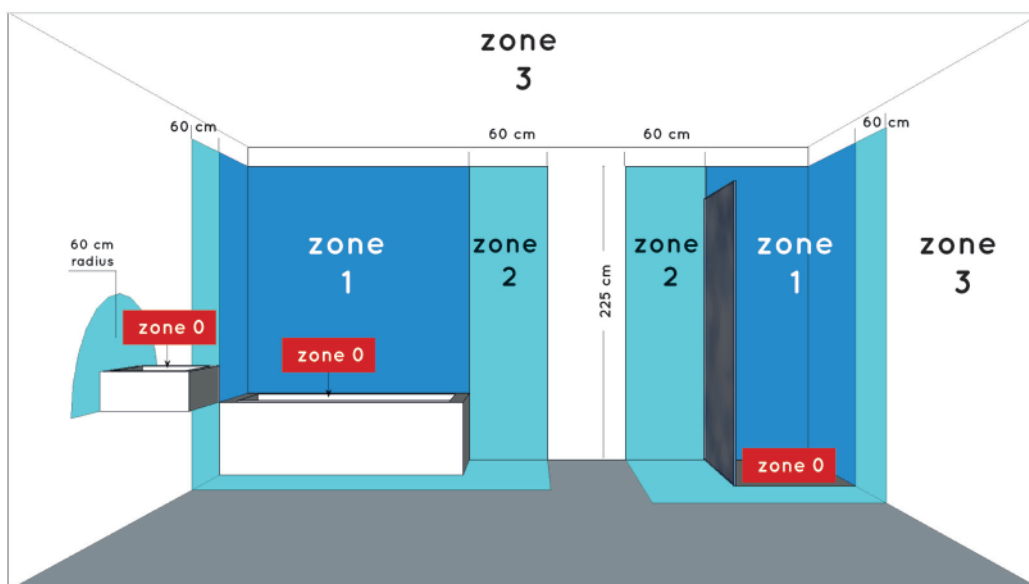

Installation of items in bathroom:

IP classifications

zone 0

zone 1
minimum

IP65

zone 2
minimum

IP44

zone 3
minimum

IP21

For more specifications of this product please visit www.lucide.com