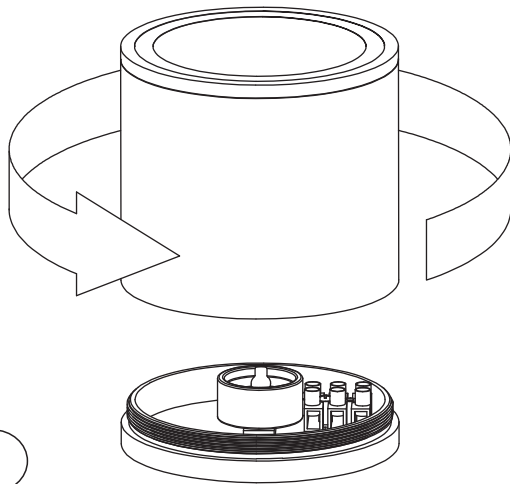

General

Dimensions LxWxH : 9.0 cm x 9.0 cm x 10.0 cm
 Height minimum : 10.0 cm
 Height maximum : 10.0 cm
 Dimensions shade LxWxH :
 Main material : Aluminium
 Ceiling rose material :
 Color : Black,White
 Style : Modern
 Shape : Cylinder
 Weight : 0.37 kg
 Warranty : 2 years

Product specifications

Dimmable : Yes
 Light direction : Downlight
 Adjustable in height : Not In Height Adjustable
 Directional : Directional
 Cable : No
 Cable length :
 Sensor : Without Sensor
 Control : Light Switch Control
 IP-Class : 65
 Electric class : 1
 Light source including ? : No
 Lamp socket : GU10
 Light source number : 1
 Power requirements : 220-240V~50Hz
 Bulb type & maximum wattage : GU10- max.50W

INSTALLATION DRAWING SPECIFICATIONS

Gu10

Electrical Supply

1

2

3

4