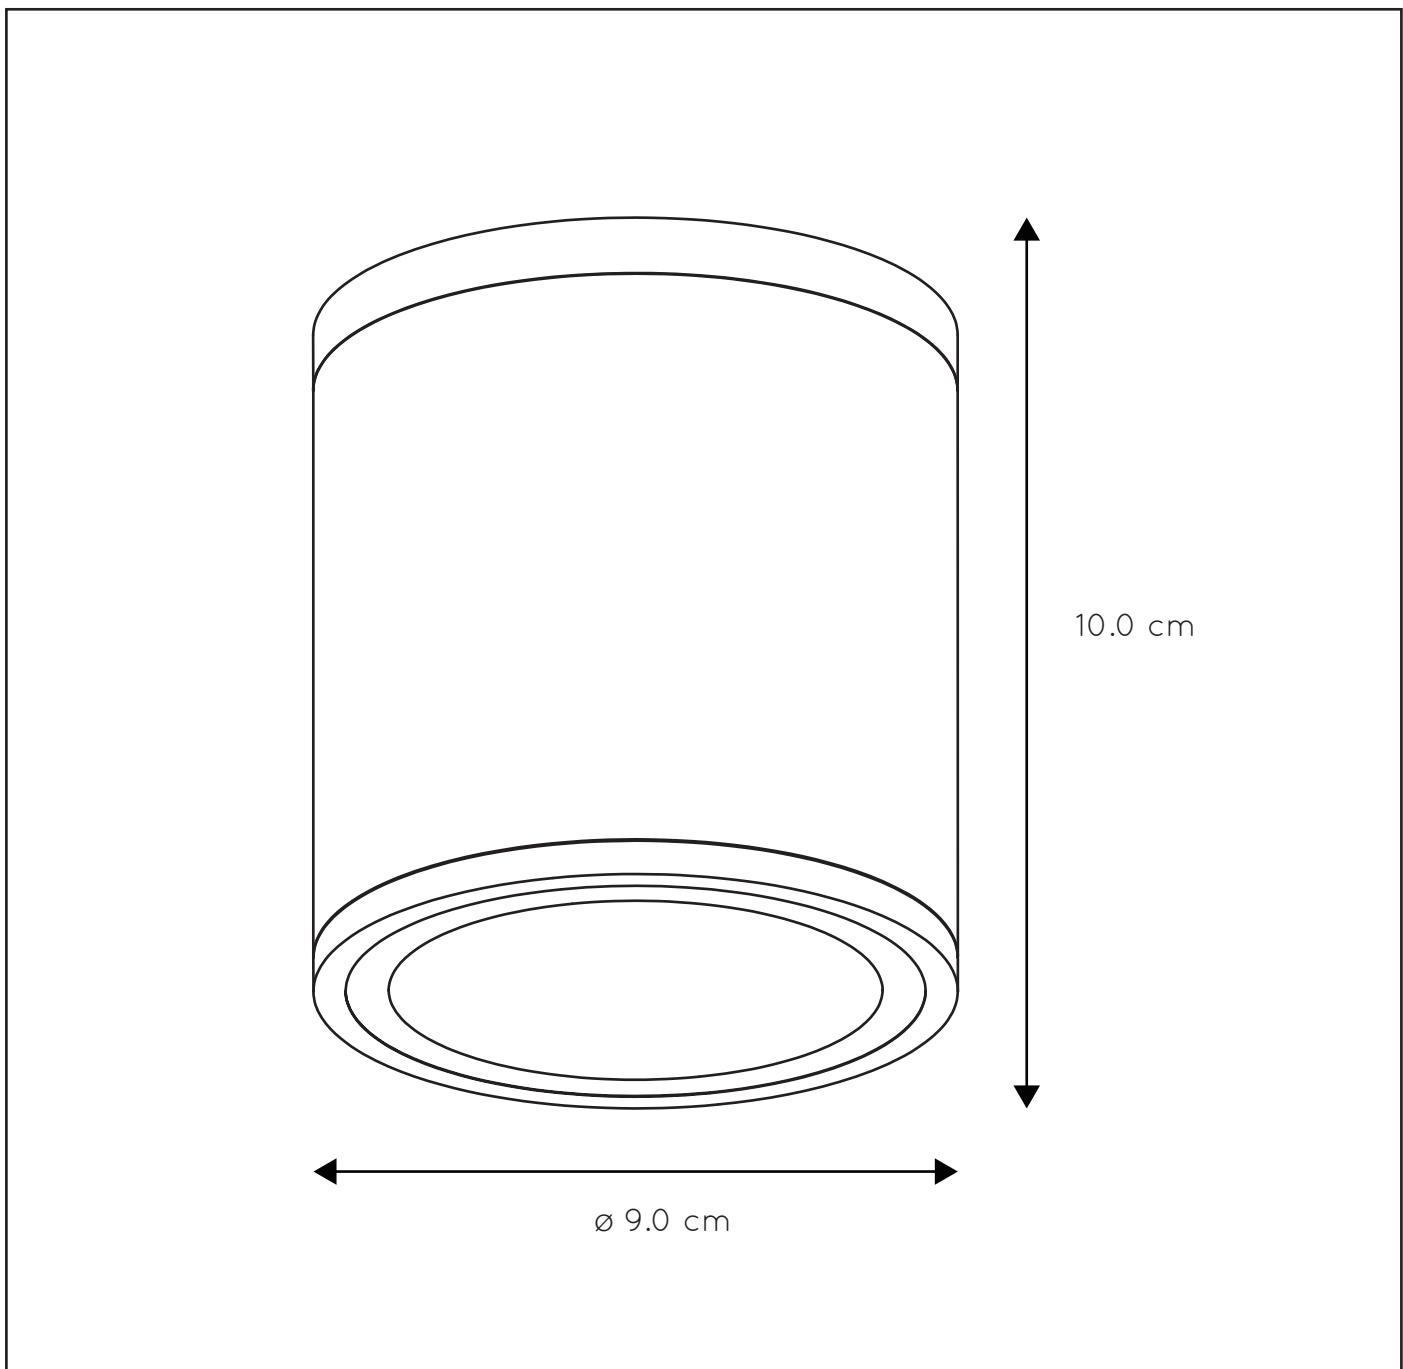

LUCIDE

TECHNICAL DRAWING & DIMENSIONS

AVEN

Item number : 22962/01/30

EAN code : 5411212221438

Item number : 22962/01/31

EAN code : 5411212221445

For more specifications, dimensions please visit

www.lucide.com