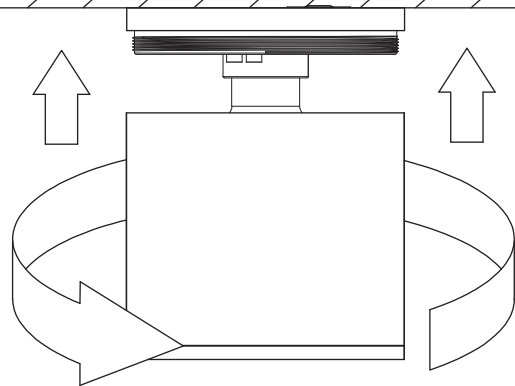

General

Dimensions LxWxH : 9.0 cm x 9.0 cm x 10.0 cm
 Height minimum : 10.0 cm
 Height maximum : 10.0 cm
 Dimensions shade LxWxH :
 Main material : Aluminium
 Ceiling rose material :
 Color : Black,White
 Style : Modern
 Shape : Cylinder
 Weight : 0.37 kg
 Warranty : 2 years

INSTALLATION DRAWING SPECIFICATIONS

Gu10

Electrical Supply

1

2

3

4