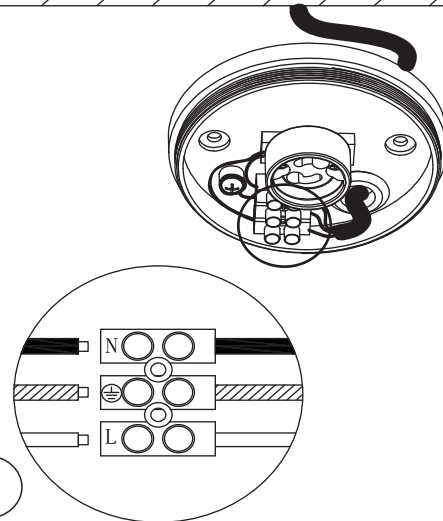

General

Dimensions LxWxH : 9.0 cm x 9.0 cm x 10.0 cm
 Height minimum : 10.0 cm
 Height maximum : 10.0 cm
 Dimensions shade LxWxH :
 Main material : Aluminium
 Ceiling rose material :
 Color : Black,White
 Style : Modern
 Shape : Cylinder
 Weight : 0.37 kg
 Warranty : 2 years

Product specifications

Dimmable : Yes
 Light direction : Downlight
 Adjustable in height : Not In Height Adjustable
 Directional : Directional
 Cable : No
 Cable length :
 Sensor : Without Sensor
 Control : Light Switch Control
 IP-Class : 65
 Electric class : 1
 Light source including ? : No
 Lamp socket : GU10
 Light source number : 1
 Power requirements : 220-240V~50Hz
 Bulb type & maximum wattage : GU10- max.50W

INSTALLATION DRAWING SPECIFICATIONS

Gu10

Electrical Supply

1

2

3

4