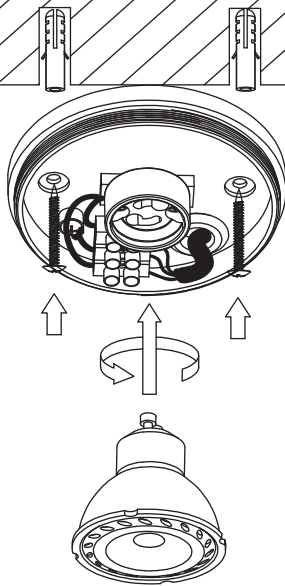

General

Dimensions LxWxH : 9.0 cm x 9.0 cm x 10.0 cm
 Height minimum : 10.0 cm
 Height maximum : 10.0 cm
 Dimensions shade LxWxH :
 Main material : Aluminium
 Ceiling rose material :
 Color : Black,White
 Style : Modern
 Shape : Cylinder
 Weight : 0.37 kg
 Warranty : 2 years

Product specifications

Dimmable : Yes
 Light direction : Downlight
 Adjustable in height : Not In Height Adjustable
 Directional : Directional
 Cable : No
 Cable length :
 Sensor : Without Sensor
 Control : Light Switch Control
 IP-Class : 65
 Electric class : 1
 Light source including ? : No
 Lamp socket : GU10
 Light source number : 1
 Power requirements : 220-240V~50Hz
 Bulb type & maximum wattage : GU10- max.50W

INSTALLATION DRAWING SPECIFICATIONS

Gu10

Electrical Supply

1

2

3

4