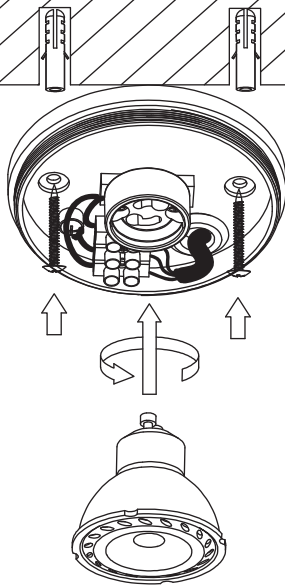

### General

Dimensions LxWxH : 9.0 cm x 9.0 cm x 10.0 cm  
 Height minimum : 10.0 cm  
 Height maximum : 10.0 cm  
 Dimensions shade LxWxH :  
 Main material : Aluminium  
 Ceiling rose material :  
 Color : Black,White  
 Style : Modern  
 Shape : Cylinder  
 Weight : 0.37 kg  
 Warranty : 2 years

### Product specifications

Dimmable : Yes  
 Light direction : Downlight  
 Adjustable in height : Not In Height Adjustable  
 Directional : Directional  
 Cable : No  
 Cable length :  
 Sensor : Without Sensor  
 Control : Light Switch Control  
 IP-Class : 65  
 Electric class : 1  
 Light source including ? : No  
 Lamp socket : GU10  
 Light source number : 1  
 Power requirements : 220-240V~50Hz  
 Bulb type & maximum wattage : GU10- max.50W

## INSTALLATION DRAWING SPECIFICATIONS

Gu10

Electrical Supply

1

2

3

4