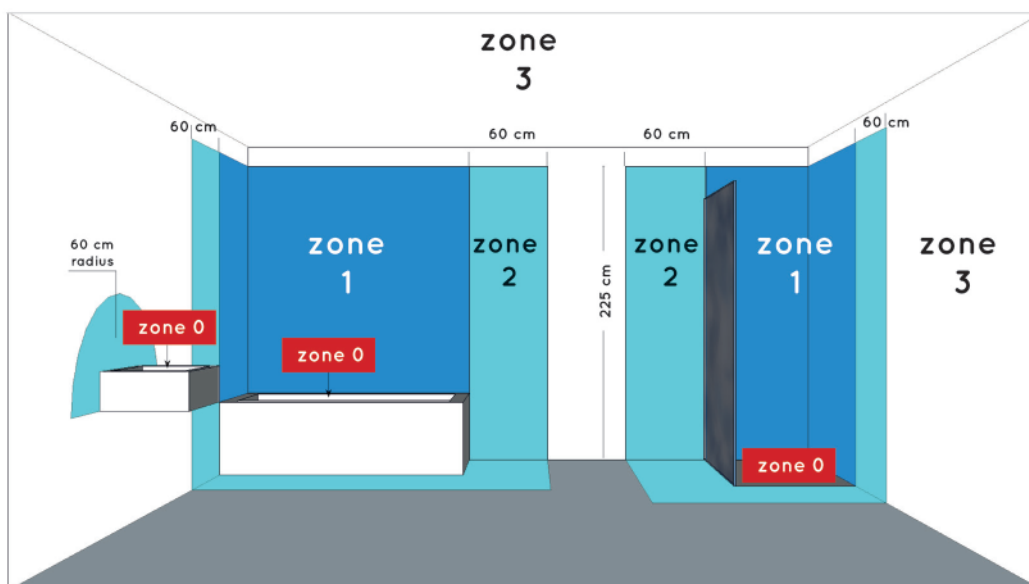

Installation of items in bathroom:

IP classifications	zone 0	zone 1 minimum	zone 2 minimum	zone 3 minimum

For more specifications of this product please visit www.lucide.com