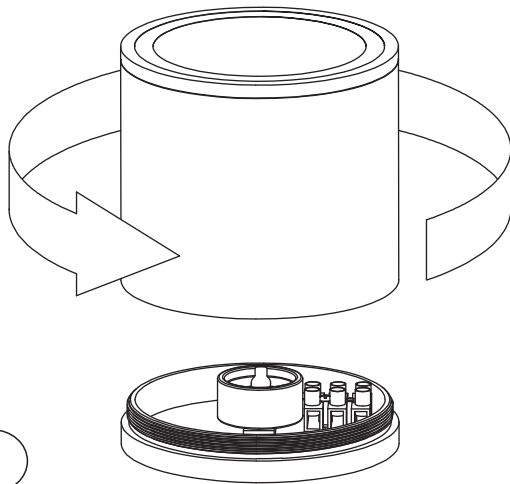

Electrical Supply

1