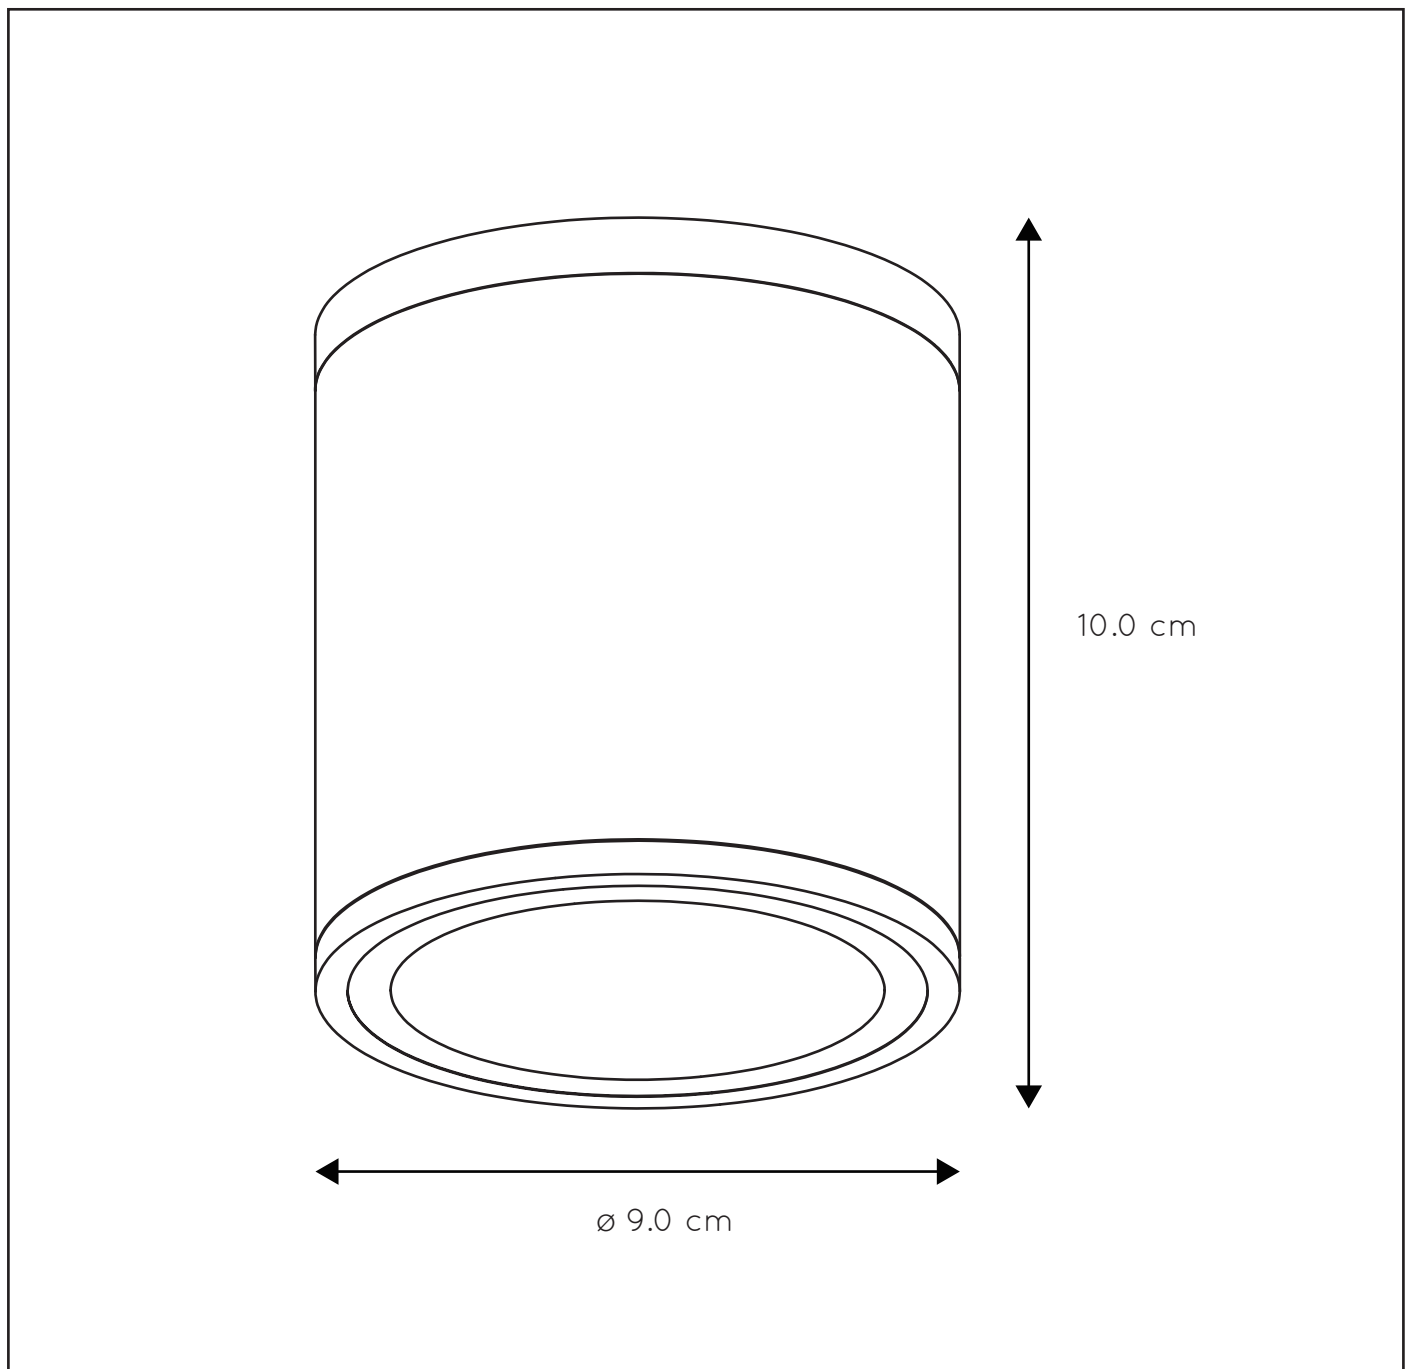

LUCIDE

TECHNICAL DRAWING & DIMENSIONS

AVEN

Item number : 22962/01/30

EAN code : 5411212221438

Item number : 22962/01/31

EAN code : 5411212221445

For more specifications, dimensions please visit

www.lucide.com