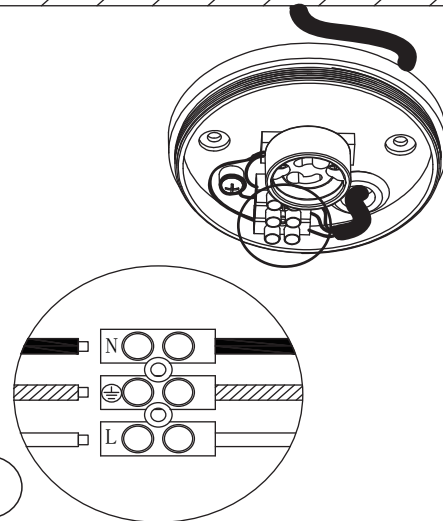

### General

Dimensions LxWxH : 9.0 cm x 9.0 cm x 10.0 cm  
 Height minimum : 10.0 cm  
 Height maximum : 10.0 cm  
 Dimensions shade LxWxH :  
 Main material : Aluminium  
 Ceiling rose material :  
 Color : Black,White  
 Style : Modern  
 Shape : Cylinder  
 Weight : 0.37 kg  
 Warranty : 2 years

### Product specifications

Dimmable : Yes  
 Light direction : Downlight  
 Adjustable in height : Not In Height Adjustable  
 Directional : Directional  
 Cable : No  
 Cable length :  
 Sensor : Without Sensor  
 Control : Light Switch Control  
 IP-Class : 65  
 Electric class : 1  
 Light source including ? : No  
 Lamp socket : GU10  
 Light source number : 1  
 Power requirements : 220-240V~50Hz  
 Bulb type & maximum wattage : GU10- max.50W

## INSTALLATION DRAWING SPECIFICATIONS

Gu10

Electrical Supply

1

2

3

4