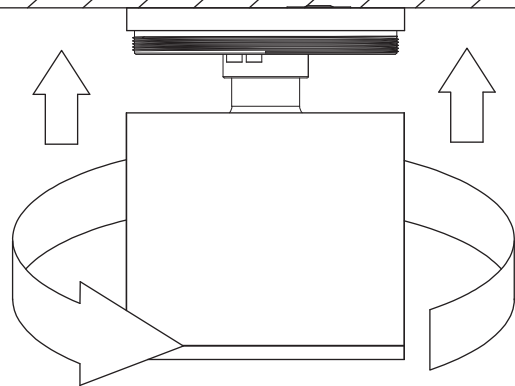

### General

Dimensions LxWxH : 9.0 cm x 9.0 cm x 10.0 cm  
 Height minimum : 10.0 cm  
 Height maximum : 10.0 cm  
 Dimensions shade LxWxH :  
 Main material : Aluminium  
 Ceiling rose material :  
 Color : Black,White  
 Style : Modern  
 Shape : Cylinder  
 Weight : 0.37 kg  
 Warranty : 2 years

## INSTALLATION DRAWING SPECIFICATIONS

Gu10

Electrical Supply

1

2

3

4