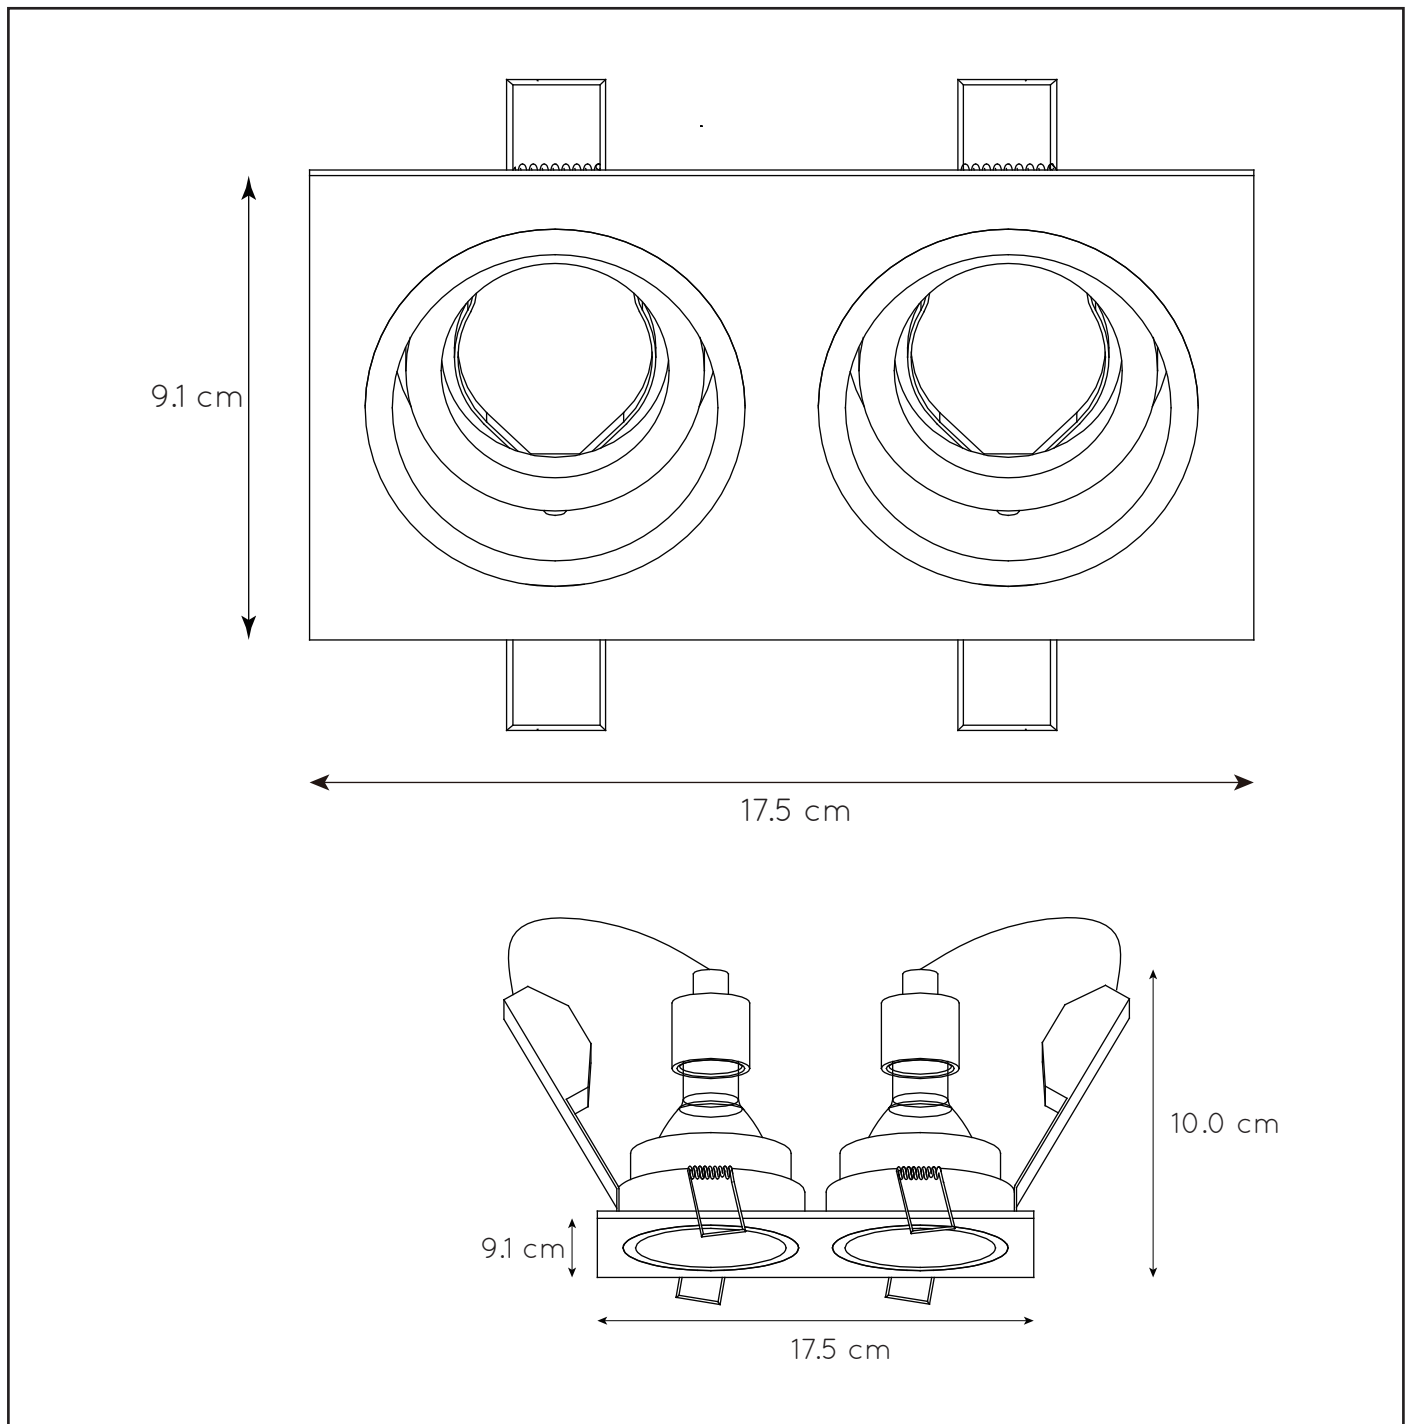

LUCIDE

GENERAL SPECIFICATIONS

RECOMMENDED LUCIDE LIGHT SOURCE

49009/05/30

Light source dimmable : Yes Dim to warm

Light source incl. : No

General

Dimensions LxWxH : 17.5 cm x 9.1 cm x 3.9 cm

Height minimum : 3.9 cm

Height maximum : 3.9 cm

Dimensions shade LxWxH : 17.5 cm x 9.1 cm x 3.9 cm

Main material : Aluminium

Ceiling rose material :

Color : Black

Style : Modern

Shape : Rectangle

Weight : 0.36 kg

Warranty : 2 years

Product specifications

Dimmable : Yes

Light direction : Downlight

Adjustable in height : Not In Height Adjustable

Directional : Rotatable&Tiltable(360 Degrees)

Cable : No Cable On Product

Power requirements : 220-240V-50Hz

Bulb type & maximum wattage : GU10- max.50W

For more specifications of this product please visit

www.lucide.com

LUCIDE

TECHNICAL DRAWING & DIMENSIONS

EMBED

Item number : 22959/02/30
EAN code : 5411212221261