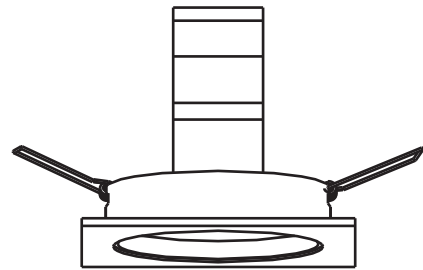

General

Dimensions LxWxH : 9.0 cm x 9.0 cm x 2.3 cm

Height minimum : 2.3 cm

Height maximum : 2.3 cm

Dimensions shade LxWxH :

Main material : Aluminium

Ceiling rose material :

Color : Satin Chrome, Black, White

LUCIDE

INSTALLATION DRAWING SPECIFICATIONS

Electrical Supply

1

2

3

4