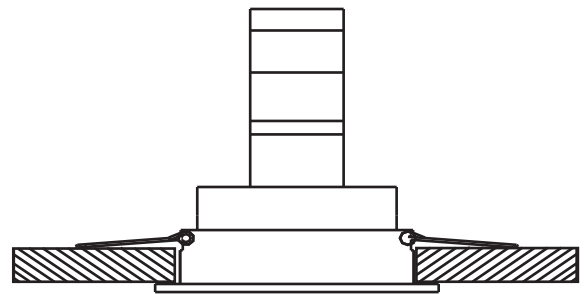

General

Dimensions LxWxH : 9.0 cm x 9.0 cm x 2.3 cm

Height minimum : 2.3 cm

Height maximum : 2.3 cm

Dimensions shade LxWxH :

Main material : Aluminium

Ceiling rose material :

Color : Satin Chrome, Black, White

LUCIDE

INSTALLATION DRAWING SPECIFICATIONS

Electrical Supply

1

2

3

4