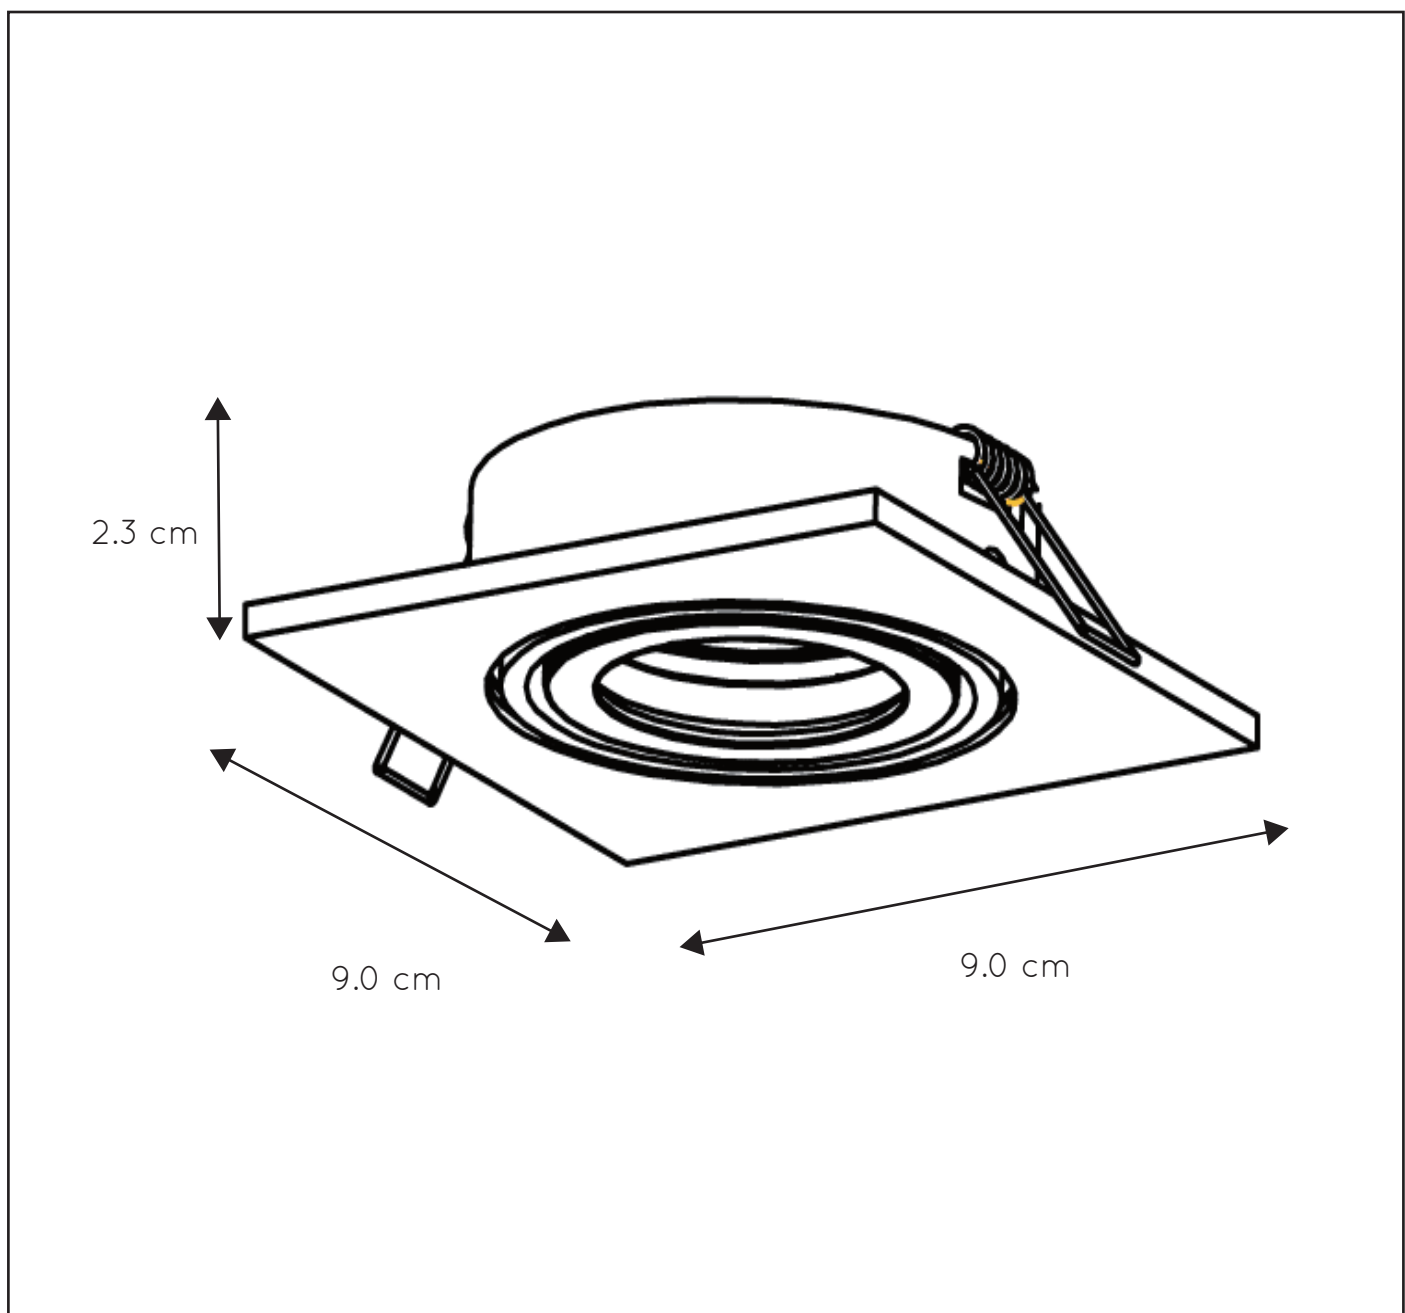

LUCIDE

TECHNICAL DRAWING & DIMENSIONS

TUBE

Item number : 22955/01/12
EAN code : 5411212220882
Item number : 22955/01/30
EAN code : 5411212221179
Item number : 22955/01/31
EAN code : 5411212220899

For more specifications, dimensions please visit
www.lucide.com