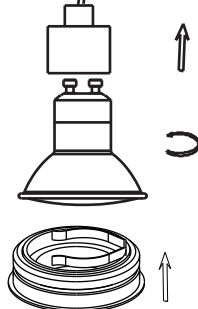

General

Dimensions LxWxH : 9.0 cm x 9.0 cm x 2.3 cm

Height minimum : 2.3 cm

Height maximum : 2.3 cm

Dimensions shade LxWxH :

Main material : Aluminium

Ceiling rose material :

Color : Satin Chrome, Black, White

LUCIDE

INSTALLATION DRAWING SPECIFICATIONS

Electrical Supply

1

2

3

4