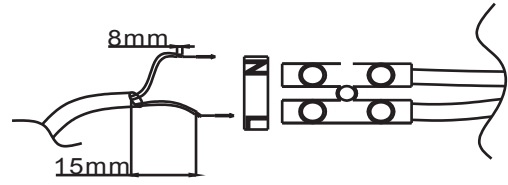

General

Dimensions LxWxH : 9.0 cm x 9.0 cm x 2.3 cm

Height minimum : 2.3 cm

Height maximum : 2.3 cm

Dimensions shade LxWxH :

Main material : Aluminium

Ceiling rose material :

Color : Satin Chrome, Black, White

TUBE

Item number : 22955/01/12
EAN code : 5411212220882
Item number : 22955/01/30
EAN code : 5411212221179
Item number : 22955/01/31
EAN code : 5411212220899

For more specifications, dimensions please visit
www.lucide.com

LUCIDE

INSTALLATION DRAWING SPECIFICATIONS

Electrical Supply

1

2

3

4